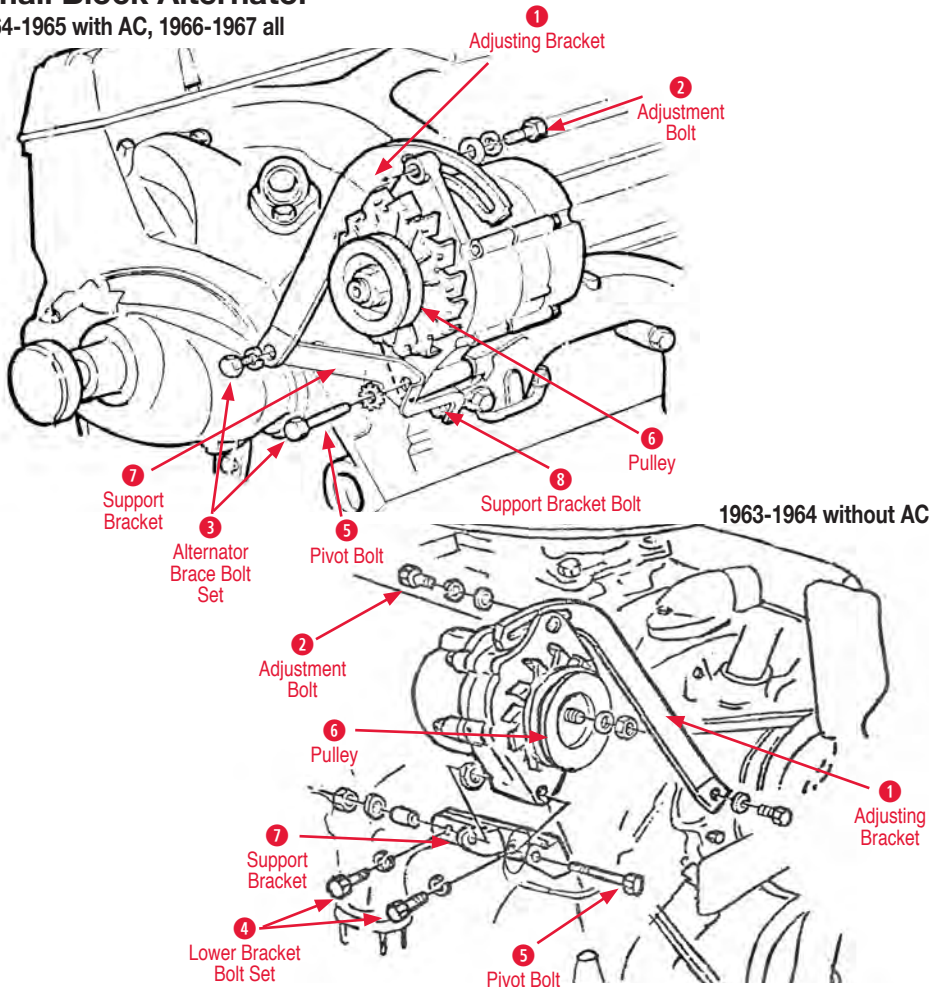

Small Block Alternator

1964-1965 with AC, 1966-1967 all

1 Adjusting Bracket

- 140221 63-65 Adj. Brace w/Bolt Kit w/o AC $25.00
- 140222 63 LH Alternator Adj Brace w/AC.....$32.00
- 140248 64-65 LH Alternator Brace with AC $37.00
- 140374 66 Alternator Bracket (correct) $28.00
- 140223 64-74 LH Alternator Adjusting Brace 327..$25.00

2 Adjustment Bolt

- 170042 56-78 Bolt & Washer - WB Headmark $2.00

3 Alternator Brace Bolt Set

- 170636 64-67 Brace Bolt Set (TR Headmark) $4.00
- 170043 64-74 Alternator Brace Bolt Set 327/350 ... $5.00

Alternator Bracket Sleeve

- 140246 63-67 Alternator Bracket Sleeve 327 ..... $2.50

Alternator Mount Bolt Kit

- 170638 64-67 Mount Bolt Kit (Small Block) $6.00

4 Lower Bracket Bolt Set

- 170838 63-65 Lwr Alt. Mount Bracket Bolt Kit..... $3.00

5 Pivot Bolt

- 170823 64-67 Alternator Long Pivot Bolt w/Washer$2.00

6 Pulley

- 140187 63-71 SB Pulley w/High Performance.....$39.00
- 140186 63-65 Pulley 250-300hp w/o AC.....$37.00
- 140196 64-72 Zinc Plated Pulley 3" O.D. $42.00
- 140192 64-65 250-300 Pulley with AC.....$36.00
- 140188 65-71 Zinc Pulley 3-5/8" O.D. 327 SHP ...$38.00
- 140190 66-67 Pulley 300/350 HP No AC with Power Steering $80.00

7 Support Bracket

- 140218 63-65 RH Alt Support Bracket w/o AC $38.00
- 140220 64-71 LH Support Bracket Small Block 64-65 w/AC, 66-67 All.....$25.00

7 Support Bracket Bolt

- 170635 67-67 Support Bracket Bolt & Washer Kit..$1.00

8 Wiring Harness

- 490297 63-68 Convertible Wiring Harness Kit $29.00

Wiring Harness Boot

- 140225 63-82 Alternator Wiring Harness Boot..... $4.00