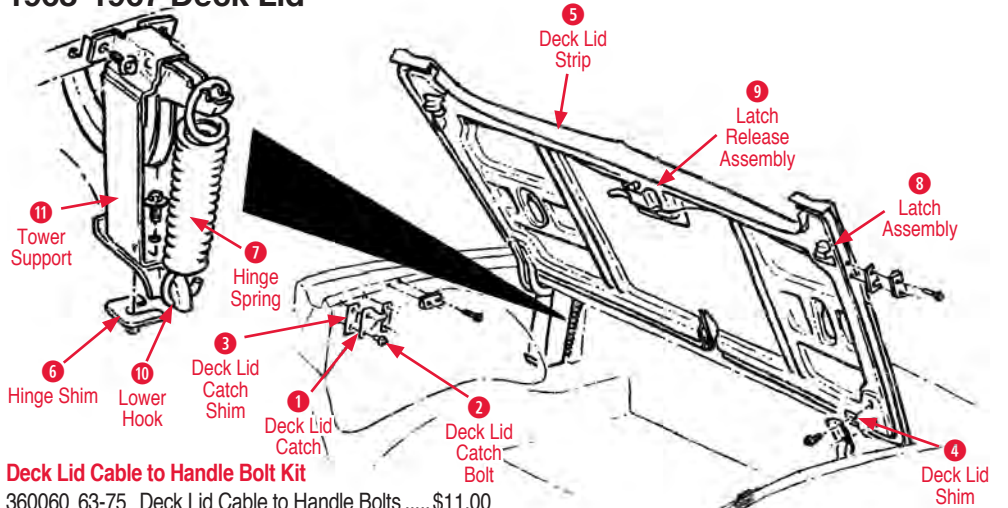

1963-1967 Deck Lid

- Deck Lid Cable to Handle Bolt Kit**
360060 63-75 Deck Lid Cable to Handle Bolts \$11.00
- 1 Deck Lid Catch**
360057 63-75 Deck Lid Catch on Body.....\$20.00
360058 63-67 Deck Lid Catch on Body Screw & Shim Set 4 pcs.....\$28.00
- 2 Deck Lid Catch Bolt**
170749 63-75 Deck Lid Catch Bolt Kit (8 pcs) \$6.00
- 3 Deck Lid Catch Shim**
360144 63-75 Deck Lid Catch Shim Set \$22.00
- Deck Lid Release Cable**
260044 63-75 Deck Lid Latch Cable with Loop \$9.00
360045 63-75 Deck Lid Release Cable Clamp & Bolt Kit \$9.00
- 4 Deck Lid Shim**
170809 63-82 Deck Lid Shim (1/16 inch) offset \$1.00
- Deck Lid Strikers**
360052 63-67 Deck Lid Strikers with Rivets Set ... \$15.00
- 5 Deck Lid Strip* (specify color, please see pg. 105)**
280280*63-64 Deck Lid Strip \$110.00
280281*65-67 Deck Lid Strip \$90.00
- 6 Hinge Shim**
360134 63-75 Deck Lid Hinge Shims (4) (1/16 in) .. \$4.00
- 7 Hinge Spring**
360046 63-75 Soft Top Deck Lid Hinge Spring.....\$10.00
- 8 Latch Assembly**
360003 63-75 Deck Lid Latch Assembly on Deck Lid (2 Required) \$55.00
- 9 Latch Release Assembly**
360002 63-67 Deck Lid Latch Release Mechanism\$49.00
- 10 Lower Hook**
360149 63-75 Hinge Spring Lower Hook (pr).....\$28.00
- 11 Tower Support**
360143 63-75 Deck Lid Hinge Tower Support.....\$45.00