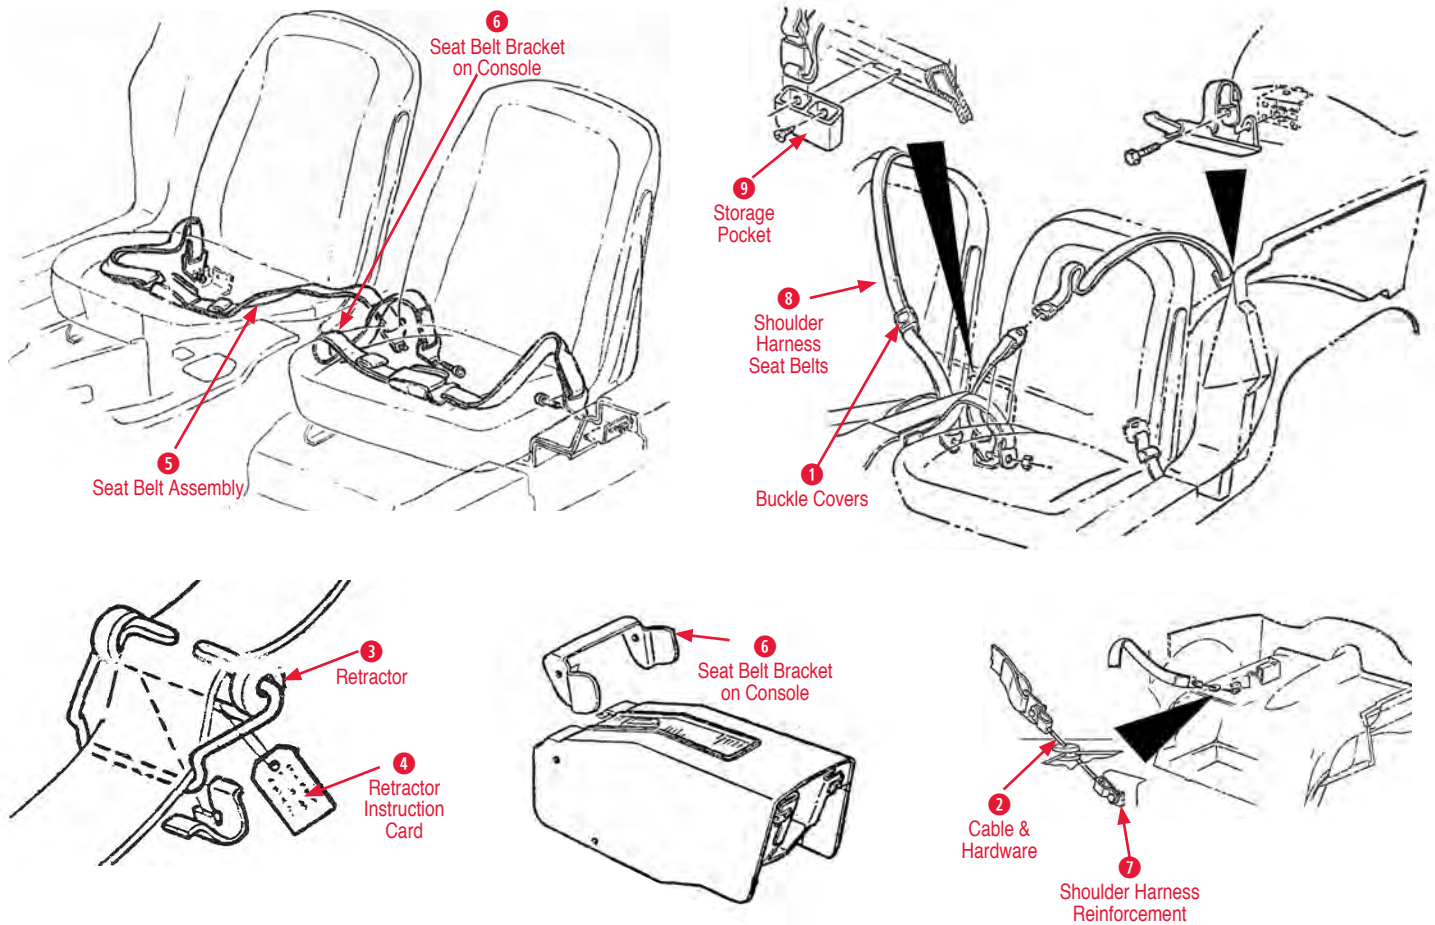

Seat Belts

1 Buckle Covers

- 290648 66-68 Shoulder Harness Buckle Covers pr\$17.00
- 290649 66-67 Shoulder Harness Covers (pair)\$29.00

2 Cable & Hardware

- 170745 65-67 Seat Belt Cable Bolt Kit\$5.00

Lap Belt Rollup Device