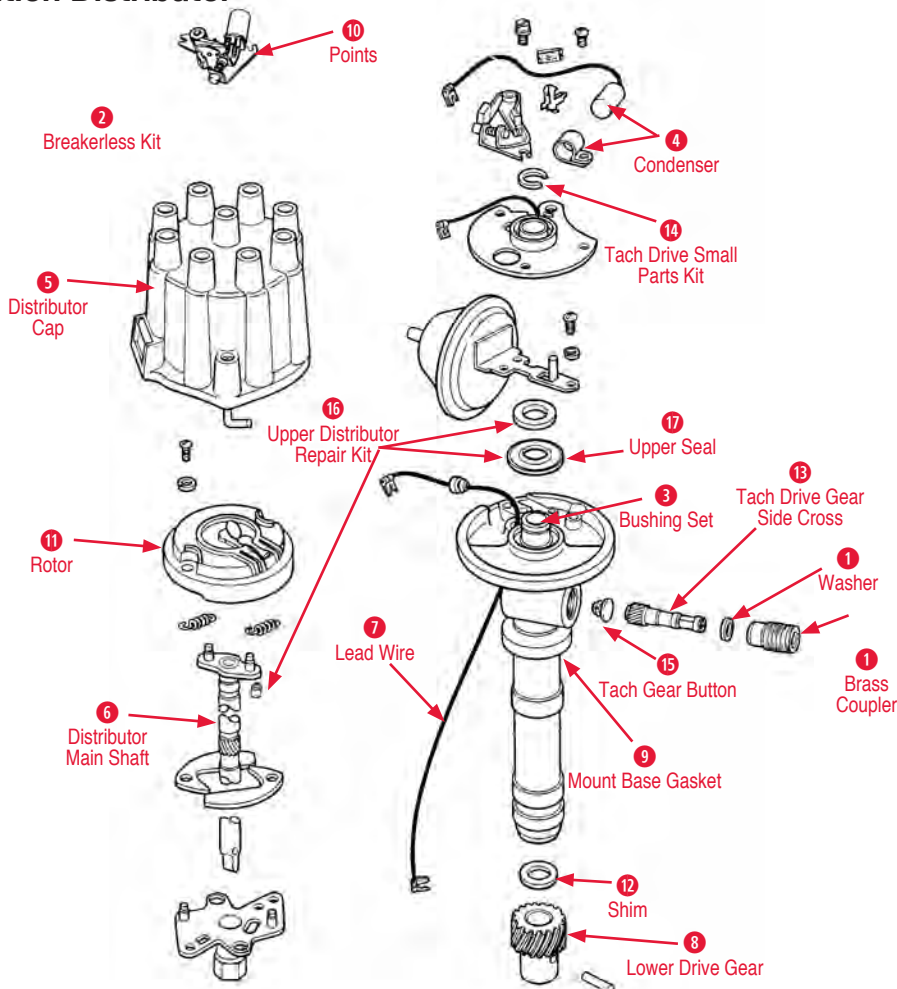

Ignition Distributor

- **1 Brass Coupler**
  220039 62-74 Tach Drive Brass Coupler $22.00
- **2 Breakerless Kit**
  220028 58-74 Breakerless Ignition Kit..... $169.00
- **3 Bushing Set**
  220021 62-74 Upper & Lower Bushing Set..... $25.00
- **4 Condenser**
  220051 58-74 Condenser w/o Dual Carburetor $8.00
- **Distributor (Complete)**
  220131 62-74 Complete Tach Drive Distributor ... $425.00
  220024 62-74 Tach Drive 2Distributor Standard.. $425.00
  220129 62-74 HEI Tach Drive Distributor..... $180.00

- **5 Distributor Cap**
  220014 62-74 Distributor Cap with Logo (w/o ®).... 60.00
- **6 Distributor Main Shaft**
  220020 62-74 Main Shaft w/o High Performance. $65.00
  220132 62-74 Main Shaft High Performance..... $75.00
  220103 62-74 Shaft Rebuild Kit w/o High Perf.... $100.00
  220102 62-74 Distributor Shaft Rebuild Kit High Performance $115.00

Distributor Hold Down	
220019 55-82	Dist. Hold Down w/Bolt $4.00
220023 60-69	Dist. Hold Down (wire type)..... $14.00
220088 55-82	Dist. Hold Down Clamp $2.00
220089 63-82	Dist. Hold Down Clamp Bolt..... $1.25

- **Ignition Coil**
  220137 63-67 Ignition Coil (#1115202) $100.00
  220138 65-68 Ignition Coil (#1115207) 327 ..... $119.00
  220139 65-66 Ign Coil (#1115210) Big Block..... $119.00
  220140 63-64 Ign. Coil (#1115087) Small Block. $100.00
  220141 67 Ign Coil (#1115264) Big Block..... $100.00
  220119 59-64 Correct #091 Ignition Coil..... $100.00
  220073 64-67 Ignition Coil with TI OEM Replacement Made In USA-Not Delco..... $74.00
  220096 63-67 Ignition Coil OEM Replacement All with FI, 63 without Fuel Injection Built After 2/11/63 ..... $74.00
  220124 66 Ignition Coil $119.00
  220128 67-72 Ign. Coil, BB w/Transistorized Ign $119.00

- **8 Lower Drive Gear**
  220022 55-82 Dist. Lower Drive Gear $25.00
- **9 Mount Base Gasket**
  220017 55-91 Distributor Mount Base Gasket $3.50
- **10 Points**
  220049 58-74 Distributor Contact Set Points $12.00

- **11 Rotor**
  220048 57-74 Distributor Rotor Standard Ignition... $7.00
  220025 62-74 Correct Distributor Rotor W/screws $15.00

- **12 Shim**
  220041 55-74 Tach Drive Shim Kit (6 pcs)..... $10.00
- **Tach Cable Adapter Elbow**
  220016 62-74 Tach Cable Adapter Elbow $40.00
- **Tach Drive Bushing Installation Tool**
  220040 62-74 Tach Drive Bushing Install Tool $9.00

- **13 Tach Drive Gear Side Cross**
  220036 62-74 Tach Drive Gear Side Cross $30.00
- **14 Tach Drive Small Parts Kit**
  220042 62-74 Tach Drive Small Parts Kit $8.00
- **15 Tach Gear Button**
  220046 62-74 Tach Gear Button (Nylon) $2.00
  220038 62-74 Tach Drive Button (Bronze)..... $7.00

- **16 Upper Distributor Repair Kit**
  220043 62-74 Upper Distributor Repair Kit ..$7.00$15.00
- **17 Upper Seal**
  220045 62-74 Distributor Upper Seal $2.00
- **Vacuum Advance Hose**
  570063 63-82 Vacuum Advance Hose 7 inch (white striped)..... $2.00

- **Washer**
  220037 62-74 Tach Drive Cross Gear Thrust Washer $1.50

- **Wire**
  490540 56-70 Dist Wire Points to Neg Side Coil... $13.00

Transistorized Ignition