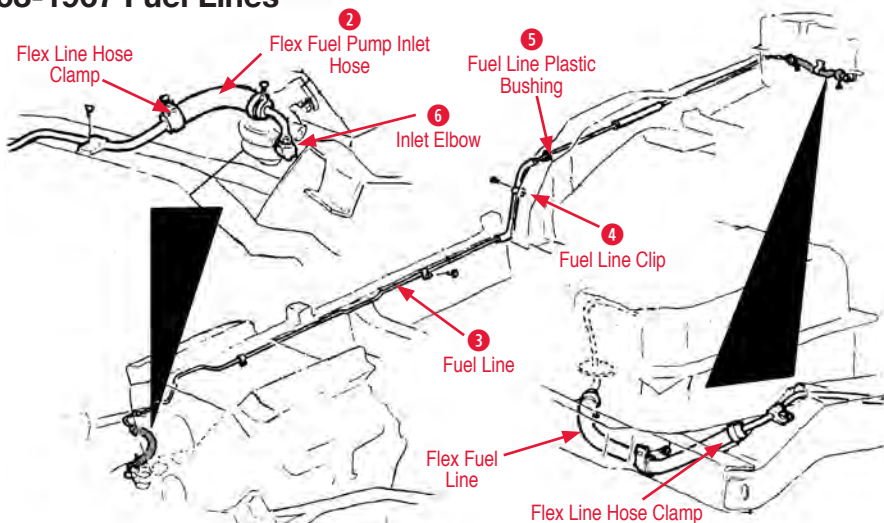

1963-1967 Fuel Lines

1 Flex Fuel Line

410234 63 Flex Hose (front & rear) w/Clamps.$11.00
410235 64-69 Flex Hose (front & rear) w/Clamps $10.00
410226 64-67 Flex Line Hose with Clamps.....$9.00

2 Flex Fuel Pump Inlet Hose

410214 63 Ribbed Flex Fuel Hose with Clamps$10.00
410224 64-67 Fuel Pump Inlet Hose with Clamps & Fittings except 250/300 HP $6.00

3 Fuel Line

410215 63-67 Front to Rear Line SB - Stainless ..$60.00
410397 63-67 Front to Rear SB 3/8 inch Steel $60.00
410216 65-67 Front to Rear Line BB - Stainless...$79.00
410398 65-67 Front to Rear Line BB - Steel $60.00

Fuel Line Clamp

180098 65-74 Fuel Line Clamp.....$1.00
410259 67 Fuel Line Hose Clamp Kit (427 3x2).....$11.00

4 Fuel Line Clip

410219 63-67 Fuel Line Clip Set (6 pcs) $4.00

Fuel Line Fitting

410035 63-65 Chrome Straight Fuel Fitting $9.00
410325 63-66 90° Brass Fuel Fitting (1/4 - 3/8 in)..$8.00

5 Fuel Line Plastic Bushing

410220 63-67 Plastic Fuel Line Bushing (in frame) $3.00
410221 63-67 Fuel Line Clip Bolt Set (6 Pcs.) $4.50

6 Inlet Elbow

410223 63-65 Fuel Pump Elbow 250 & 300 .....$11.00
410231 64-66 Fuel Pump Elbow with SHP or Fl.....$9.00