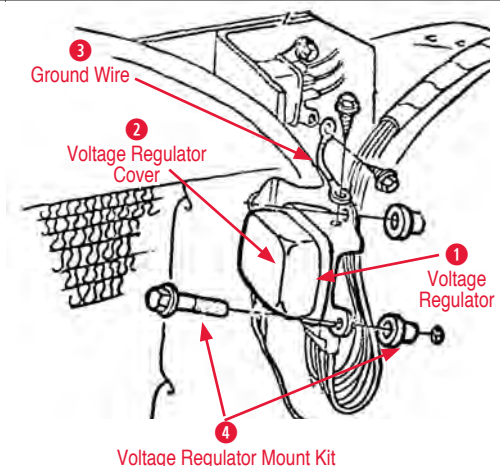

- 4 Voltage Regulator Mount Kit**
170049 63-68 Voltage Regulator Mounting Set.....\$7.00
170828 63E Voltage Regulator Mounting Set.....\$2.00

- 1 Voltage Regulator**
140244 63-68 Voltage Regulator OEM Replacement ALL.....\$67.00