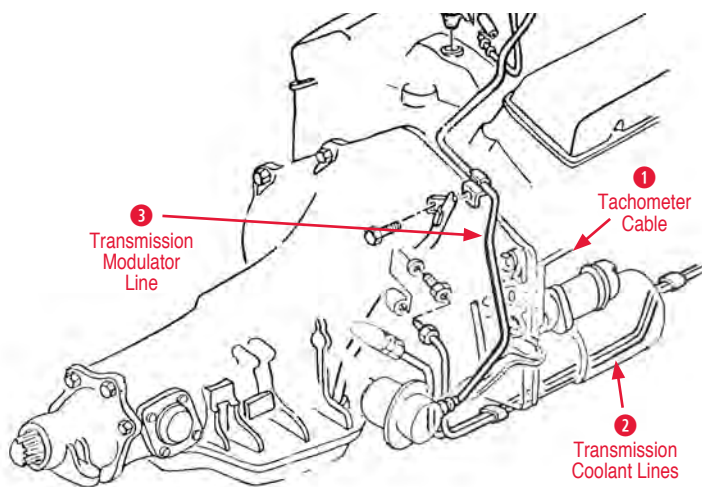

Automatic Transmission

Kick Down Rod

- 410438 63-65 Upper Kick Down Rod (300 HP) ..$41.00
- 410439 66-67 Upper Kick Down Rod (327) $46.00
- 410440 66-67 Upr Kick Down Rod (427/390) ...$108.00
- 410441 67-67 Upper Kick Down Rod (427/400) $108.00
- 410442 65-67 Lower Kick Down Swivel Rod 427. $36.00

Kick Down Bellcrank Assembly

- 410443 63-67 Auto Transmission Kick Down Bellcrank Assembly $62.00

Speedometer Gear Sleeve

- 210157 64-77 Speedo Gear Sleeve Auto Trans (40-45 teeth) $84.00

1 Tachometer Cable

- 700028 63-64 Tach Cable with Gray 24 3/4 inch..$19.00
- 700026 63-68 Tach Cable Black Case 27 inch Replacement.....$25.00
- 700027 64 Tach Cable with Ivory 24 3/4 inch..$35.00

2 Transmission Coolant Lines

- 340193 63-67 Auto Trans Coolant Lines Pair $70.00

Transmission Dip Stick

- 140109 66 427 Powerglide Dip Stick $50.00
- 340189 66-67 Transmission Dip Stick 427 Powerglide (Short Handle) $50.00

Transmission Dipstick Tube O-Ring

- 340239 62-78 Transmission Filler Tube O Ring $0.50

3 Transmission Modulator Line

- 340008 64-65 Auto Modulator Line - Stainless $55.00

Upper Transmission Cooling Pipe

- 340200 66-82 Upper Transmission Cooling Pipe . $14.00