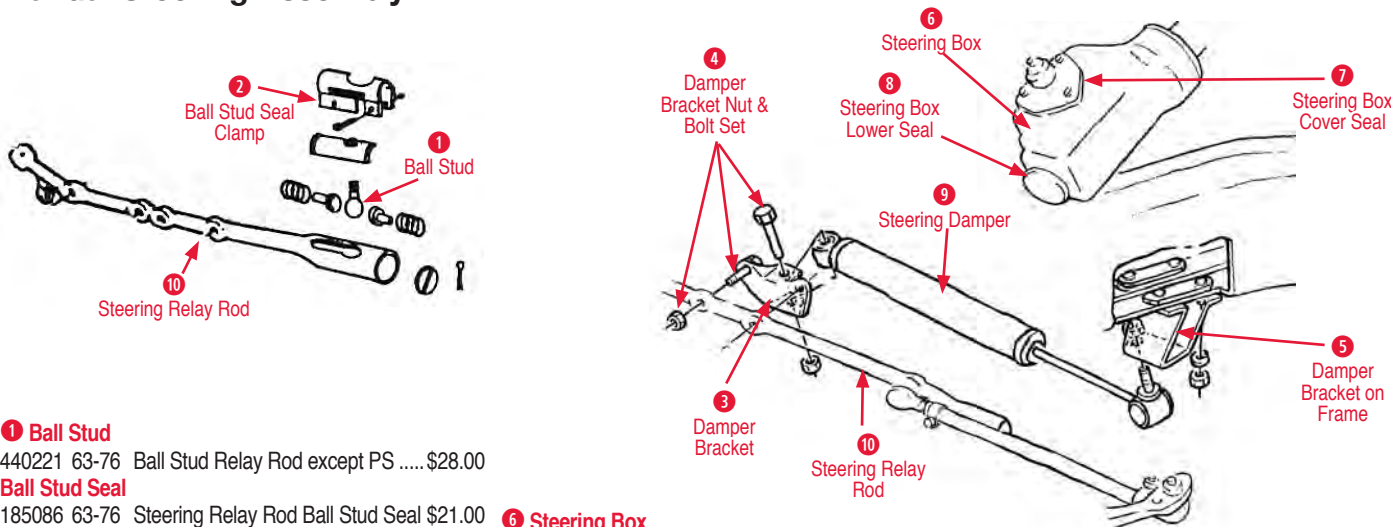

Manual Steering Assembly

1 Ball Stud

440221 63-76 Ball Stud Relay Rod except PS $28.00

Ball Stud Seal

185086 63-76 Steering Relay Rod Ball Stud Seal $21.00

2 Ball Stud Seal Clamp

440222 63-76 Ball Stud Seal Clamp $13.00

3 Damper Bracket

440218 63-68 Damper Bracket on Relay Rod $29.00

4 Damper Bracket Nut & Bolt Set

440219 63-68 Damper Bracket Bolt & Nut Set $6.00

5 Damper Bracket on Frame

440217 63-68 Steering Damper Bracket on Frame $29.00

Damper Bracket on Frame Mount Kit

440343 63-67 Steering Damper Plate Nut/Washer
Set $11.00

6 Steering Box

440587 63 Rebuilt Steering Box (with exch) .. $155.00

440375 64-68 Steering Box (rebuilt with exch) ... $168.00

440415 63-82 Steering Box Rebuild Kit $70.00

7 Steering Box Cover Seal

185281 63-82 Steering Box Cover Gasket $4.00

Steering Box Frame Bolt

440756 63-82 Steering Box to Frame Bolts (9) $12.00

8 Steering Box Lower Seal

185351 63-82 Steering Box Lower Seal $8.00

Steering Box Top Seal

185371 63-82 Steering Box Top Seal $8.00

9 Steering Damper

440215 63-68 Steering Damper $145.00

10 Steering Relay Rod

440761 63-76 Relay Rod Rebuild Kit (Man strg) $100.00

440580 63-82 Relay Rod (Big Block) 3 hole

(Rebuilt) $150.00

440226 63-82 Relay Rod (Manual Steering)

(Rebuilt) 5-hole $163.00