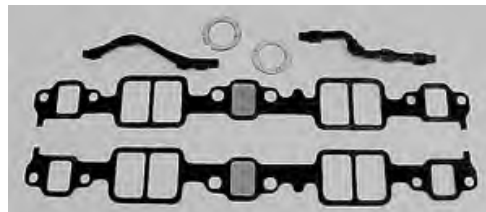

Intake Gasket

- 185001 57-72 Intake Gasket Set Small Block (Except Fuel Injection)..... $33.00
- 185044 66-72 Intake Gasket Set 427 & 454 Except High Perf. (Oval Port)..... $30.00
- 185069 57-65 FI to Intake Manifold Gasket Set.... $38.00
- 185330 63-65 Fuel Injection Plenum to Intake Gasket Set..... $20.00

- 185368 65-71 Intake Manifold Gasket Set Big Block Square Port..... $30.00

Oil Pan Gasket

- 185015 56-82 Oil Pan Gasket Set 327/350..... $27.00
- 185016 65-74 Gasket Set for Oil Pan 396/454 ..... $25.00

Thermostat Gasket

- 185352 56-82 Thermostat Gasket..... $2.75

Timing Chain Cover Gasket

- 185017 56-82 Timing Chain Cvr Gasket Set 283. $38.00
- 185018 65-74 Timing Chain Cover Gasket Big Block Set $41.00

Valve Cover Gaskets

- 185013 56-85 Valve Cover Gasket SB Cork (pair)$10.00
- 185038 65-74 Valve Cover Gaskets BB (pair) correct $20.00
- 185014 65-74 Valve Cover Gasket BB (pair) $18.00

Water Pump Gasket

- 185160 56-80 Water Pump Plate Seal..... $4.00
- 185030 55-87 Water Pump Gasket - Small Block .. $3.00

Fuel System Gaskets

- 185021 63-74 Gas Filler Neck to Tank Cork Gasket$3.00
- 185023 63-74 Gas Tank Sending Unit Gasket $5.00
- 185101 55-81 Fuel Pump Gasket (Pump To Mounting Spacer)..... $3.00
- 185065 55-82 Fuel Pump Backing Plate Gasket (Plate to Block) $3.00