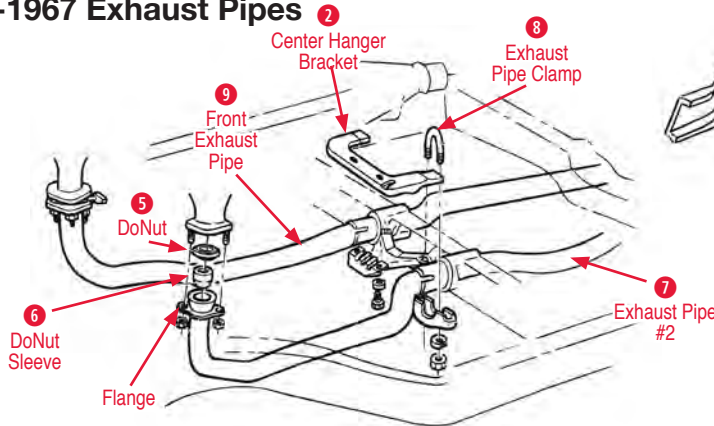

1964-1967 Exhaust Pipes

1 Center Hanger Assembly

- 150066 63 2 inch Center Hanger Assembly with Clamp.....$145.00
- 150067 63 2.5 inch Cntr Hanger Assembly with Clamp $145.00

2 Center Hanger Bracket

- 150074 64-75 2 inch Center Hanger Bracket Manual Trans.....$26.00
- 150075 64-74 2.5 inch Center Hanger Bracket with Manual Trans $26.00

Center Hanger Ground Strap

- 330043 64-70 Center Hanger Ground Strap.....$7.00

3 Center Hanger Kit

- 150068 63 Center Hanger Rebuild Kit $36.00

4 Clamp

- 150073 63-82 2 in Exhaust Pipe Clamp Heavy Duty Aluminized $6.00
- 150072 63-82 2.5 in Exhaust Pipe Clamp Heavy Duty ZP.....$5.00
- 150097 53-08 2.25 in Exhaust Pipe Clamp Heavy Duty Aluminized $6.00

5 DoNut

- 150039 57-74 Exhaust Donut Seal 2 inch.....$4.00
- 150040 57-74 Exhaust Donut Seal 2 1/2 inch.....$6.00

6 DoNut Sleeve

- 150164 53-82 Exhaust Donut Sleeve 2 inch.....$9.00
- 150165 62-82 Exhaust Donut Sleeve 2 1/2 inch.....$9.00

Exhaust Manifold Stud

- 170056 56-79 Exhaust Man Studs & Nuts Kit (12 Pcs).....$14.00
- 170057 56-79 Exhaust Manifold Studs & Nuts Stainless Steel.....$22.00

7 Exhaust Pipe #2

- 150205 63 #2 Exhaust Pipe pair 250 HP 3 & 4 Speed or Auto 2 inch.....$115.00
- 150207 63 #2 Exhaust Pipe pair 4 Speed & SHP 2.5 inch.....$115.00
- 150209 64-67 #2 Exhaust Pipe pair Low HP 64-65 250HP, 3 & 4 Speed & Auto, 66-67 Auto Only 2 inch.....$104.00
- 150211 64-67 #2 Exhaust Pipe pair SHP 64-65 SHP 66-67 4 Speed, 66-67 427 4 Spd & Auto 2.5 inch.....$119.00

8 Exhaust Pipe Clamp

- 150070 63-67 Exhaust Pipe Clamp 2 inch Original Style $5.00
- 150071 63-67 Exhaust Pipe Clamp 2 1/2 inch Original.....$5.00
- 150072 63-82 Exhaust Pipe Clamp 2 1/2 inch Heavy Duty ZP $5.00
- 150073 63-82 Exhaust Pipe Clamp 2 inch Heavy Duty Aluminized $6.00

Exhaust Stud Nut

- 170058 56-79 Exhaust Manifold Brass Nut Kit (6 Pcs) (3/8 inch-16 X 9/16 inch) $4.00
- 150026 56-81 Exhaust Stud Nut Kit (6 Crimp Nuts).....$9.00
- 150286 55-81 Exhaust Stud & Nut Kit Correct.....$23.00

9 Front Exhaust Pipe

- 150191 63 Front Exhaust Pipe pair Low HP 2 inch (3 & 4 Speed).....$139.00
- 150193 63 Front Pipe pair SHP 2.5 in $139.00
- 150195 64-65 Front Exhaust Pipe pair Low HP 2 inch 250HP, 3 & 4 Speed & Auto.....$125.00
- 150197 64-65 Front Exhaust Pipe pair 4 Speed 2.5 in Super High Performance.....$139.00
- 150199 65-68 Front Exhaust Pipe pair 396/427 4 Speed 2.5 inch.....$160.00
- 150201 66-74 Front Pipe pair 4 speed 327.....$155.00
- 150203 66-67 Front Pipe pair Auto 2.5 in 427 ....$155.00

Hanger Bolts

- 150023 64-72 Exhaust Hanger Attaching Bolt Kit with WB Headmark Bolts.....$9.00

10 Heat Shield

- 150102 63-64 2 inch Heat Shield Set with Strap...$40.00
- 150103 63 2.5 in Heat Shield Set with Strap & Screws $58.00
- 150105 65-67 2 inch Heat Shield Set with Strap...$50.00
- 150106 64-65 2.5 in Heat Shield Set with Strap ...$70.00
- 150107 66-67 2.5 in Heat Shield Set with Strap ...$70.00

11 Strap