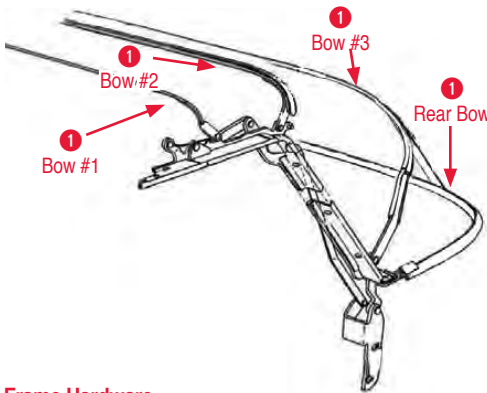

Soft Top Frame

- **Frame Hardware**
  360031 63-67 Soft Top Frame To Body Bolt Set..$15.00
  360037 63-67 Soft Top Frame Rebuild Hardwr Kit$99.00
- **1 Soft Top Bows**
  360053 63-67 Soft Top # 1 Bow $180.00
  360054 63-67 Soft Top # 2 Bow $180.00
  360055 63-67 Soft Top #3 Bow with Tack Strip..$285.00
  360059 63-67 Soft Top Rear Bow $335.00
- **Soft Top Bow Straps**
  280672 56-75 Softtop Bow Straps pair.....$16.00
- **Soft Top Cable**
  360083 66-75 Convertible Top Cable Pair $50.00
- **Soft Top Frame Assembly**
  360065 63-65E Soft Top Frame Assembly $2,500.00
  360066 63-67 Soft Top Frame (Repl 65L-67) ..$2,500.00
  360067 67-75 Soft Top Frame Assembly..... $1,900.00
  360013 63-67 Soft Top Frame Rebuild Kit.....$40.00
- **Tack Strip**
  360036 63-67 Soft Top Tack Strip Kit.....$19.00