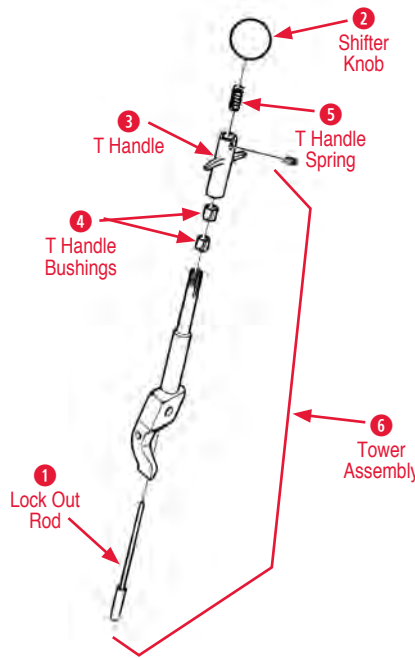

4 Speed Shift Lever

1 Lock Out Rod

- 340010 64-67 4-Speed Shifter Lock Out Rod $6.00

Reverse Lock Out Stop Pin

- 340227 64-81 4 Speed Lock-Out Stop Pin..... $4.00

2 Shifter Knob

- 340074 63 Shifter Knob - Black.....$8.50
- 340077 64-68 Chrome Shifter Knob 3 & 4 Speed $20.00
- 340092 64-68 Shifter Knob (chrome) $11.00

3 T Handle

- 340005 59-63 4-Speed T-Handle with Cable.....$55.00
- 340006 64-67 4 Speed T-Handle with Rod & Bushing Reverse Lock Out.....$28.00

4 T Handle Bushings

- 340211 59-63 4 Speed T-Handle Bushing..... $3.00
- 340011 64-81 4 Speed Shifter T-Handle Bushing ..$3.00

5 T Handle Spring

- 340009 64-67 T- Handle Spring (4 Speed) $5.00

6 Tower Assembly

- 340041 59-63 4 Speed Tower Assembly $205.00