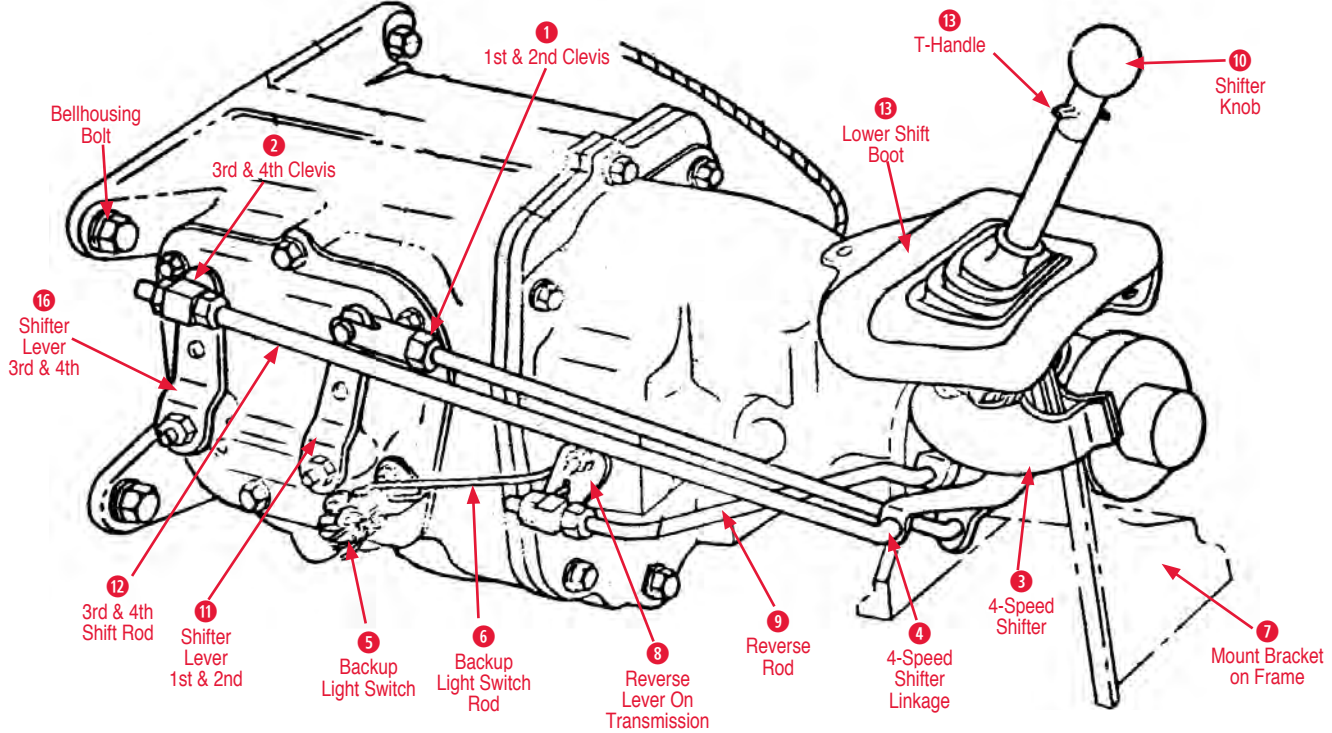

1964-1968 4 Speed Shifter & Transmission

1 1st & 2nd Clevis

340228 64-68 4-Speed Shifter Clevis 1-2 .....$10.00

2 3rd & 4th Clevis

340231 64-68 Shifter Rod Clevis 3-4.....$7.00

3 4 Speed Shifter

340023 64-67 4 Speed Shifter with Knob.....$229.00

340298 60-64 Hurst Competition Plus Shifter $436.00

340284 63-68 4-Speed Hurst Shifter Competition Plus Muncie Kit $150.00

4-Speed Shifter Lever Bracket

340179 64-81 4 Speed Shifter Lever Bracket $35.00

4 4 Speed Shifter Linkage

340049 64-68 4-Speed Shifter Linkage (Muncie) . $70.00

5 Backup Light Switch

370059 63L-67 Back Up Switch Manual

Transmission $70.00

Backup Light Switch Bracket

370061 64-74 Back Up Light Switch Bracket.....$10.00

Backup Light Switch Shield

370062 64-74 Back Up Light Switch Shield $9.00

Backup Light Switch Mount Screw

170982 64-78 Back Up Light Switch Mount Screw Kit

(4 Pcs).....$1.50

6 Backup Light Switch Rod

370060 64-67 Backup Switch Rod Stainless Steel

w/Clips.....$6.00

Backup Light Switch Rod Clip

370193 64-74 Backup Switch Rod Clip.....$0.20

G Retainer Clip

340105 56-82 Shifter & Clutch Rod G Clip 56-82 ...$1.50

Kick Down Rod

340289 63-67 Kick Down Rod.....$35.00

410318 63-65 Kick Down Rod (Auto).....$40.00

Main Drive Lock Nut

340241 63-74 Muncie Trans Main Drive Lock Nut $12.00

Main Shaft

340219 64-72 Muncie Main Shaft For Trans.....$75.00

7 Mount Bracket on Frame

340213 63-67 Mount Bracket to Frame.....$51.00

340040 66-67 Shifter Mount Bracket on Frame....$46.00

8 Reverse Lever on Transmission

340223 64-68 4-Speed Reverse Lever On Trans. $14.00

Reverse Lock Out Stop Pin

340227 64-81 4 Speed Lock-Out Stop Pin.....$4.00

9 Reverse Shifter Rod

340217 64-67 4 Speed Reverse Control Rod $15.00

Shifter Handle

340007 64-67 4 Speed Hurst Shifter Handle with

Chrome Knob $90.00

Shifter Handle Nut Plate

340285 63-68 Shifter Handle Nut Plate $5.00

10 Shifter Knob

340074 63 Shifter Knob - Black.....$8.50

340077 64-68 3 & 4 Speed Shifter Knob (chrome)$20.00

11 Shifter Lever 1st & 2nd

340224 64-68 4-Speed Shifter Lever (1 & 2) $15.00

12 Shifter Lever 3rd & 4th

340225 64-68 4-Speed Shifter Lever (3 & 4) $15.00

Shifter Linkage Clevis Pin

340258 56-67 Shifter Linkage Clevis Pin w/ Cotter. $3.00

Speedometer Drive Gear

210128 61-81 Speedometer Drive Gear-Blue

(20 teeth).....$9.00

210129 61-81 Speedometer Drive Gear-Red

(21 Teeth) $10.00

210130 61-81 Speedometer Drive Gear-Green

(22 Teeth) $8.00

210171 61-81 Speedometer Drive Gear-Silver

(22 Teeth) $8.00

210133 63-81 Speedometer Drive Gear-Natural

(19 Teeth) $9.00

210134 61-81 Speedometer Drive Gear-Brown

(18 Teeth) $10.00

210135 61-81 Speedometer Drive Gear-Yellow

(24 Teeth) $11.00

Speedometer Seal on Transmission

210159 57-81 Speedometer Seal on Transmission $1.70

210160 64-88 Speedometer Seal.....$3.00

Speedometer Gear Sleeve

210157 63-67 Speedo Gear Sleeve - Auto Transmission