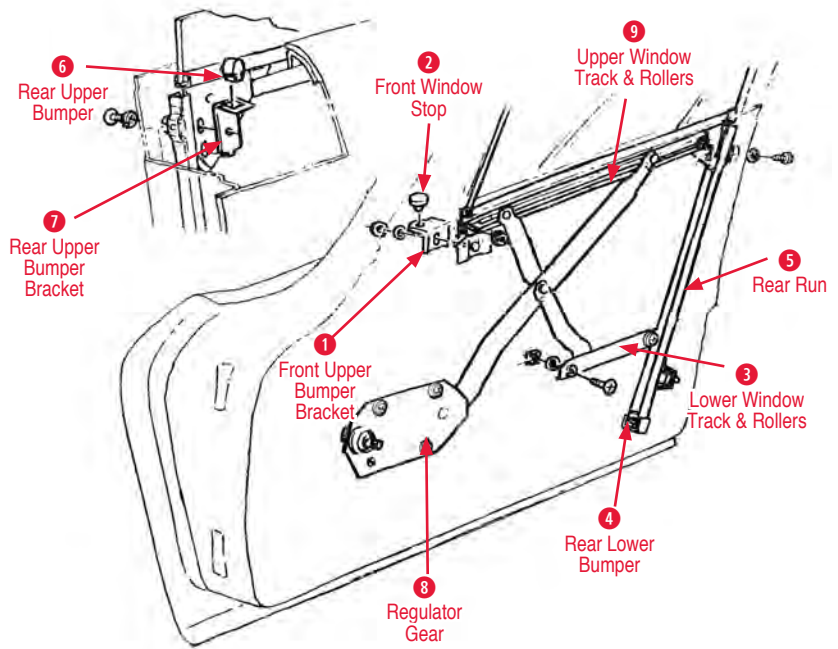

1963-1967 Window Regulator and Run

1 Front Upper Bumper Bracket

130103 63-67 Convertible Front Upper Window Stop Bracket $10.00

2 Front Window Stop

130085 63-67 Conv Window Front Upper Stops $7.00
130105 63-67 Convertible Window Upper Stop with Screw (Pair) $1.00

3 Lower Window Track & Rollers

130231 63-67 Window Roller Lower Track (Short) $21.00
130271 63-67 Window Roller & Rivet Set (12pc)..$18.00

4 Rear Lower Bumper

130108 63-67 Rear Lower Window Channel Stop In Door.....$1.00

5 Rear Run

130319 63 LH Coupe/Convertible Window Rear Run.....$75.00
130320 63 RH Coupe/Convertible Window Rear Run.....$75.00
130286 63-67 RH Coupe Rear Window Run.....$55.00
130287 63-67 LH Coupe Rear Window Run.....$55.00
130274 64-67 RH Conv Rear Window Run.....$55.00
130275 64-67 LH Conv Rear Window Run.....$55.00

Rear Run Liner

130008 56-67 Rear Window Run Liner (pair).....$12.00

6 Rear Upper Bumper

130106 63-67 Upper Window Rear Stop in Door (Convertible) $3.00

7 Rear Upper Bumper Bracket

130107 63-67 Convertible Rear Upper Window Stop Bracket $10.00

Regulator

130906 63-67 Power Window Regulator (pair) ...$199.00
130907 63-67 Manual Window Regulator (pair) . $200.00

8 Regulator Gear

130251 63-67 Power Window Regulator Gear $35.00
130261 63-67 Manual Window Regulator Gear....$35.00

9 Upper Window Track & Rollers

130220 63-67 Window Roller Upper Track (Long)$25.00
130271 63-67 Window Roller & Rivet Set (12pc)..$18.00
Upper Window Track Nut Kit
170291 63-67 Upper Window Track Nut Kit.....$2.00