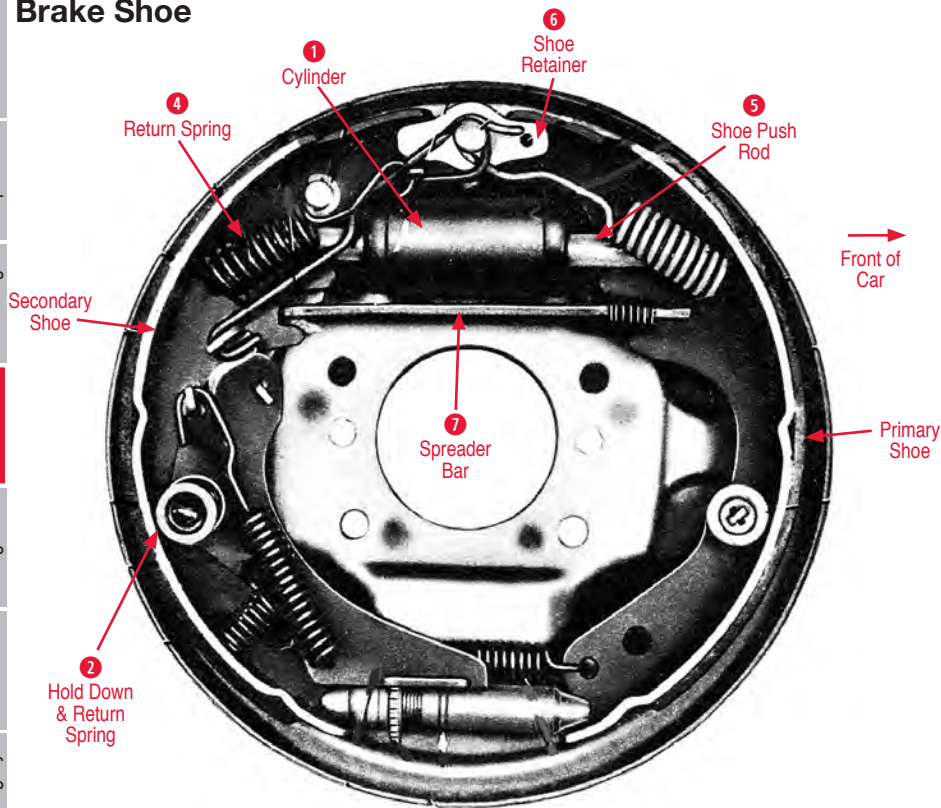

Brake Shoe

- **1 Cylinder**
- 500228 55-65 RH Rear Wheel Cylinder
  Except Heavy Duty $29.00
- 500229 55-65 LH Rear Wheel Cylinder
  Except Heavy Duty $29.00
- 500232 63-64 RH Front Wheel Cylinder $39.00
- 500233 63-64 LH Front Wheel Cylinder $39.00
- 500244 65-82 Brake Bleeder Screw - Stainless $2.50
- **2 Hold Down & Return Spring**
- 500236 63-64 Rear Hold Down & Return
  Spring Kit $20.00
- **Parking Brake Lever**
- 500275 58-65 LH Parking Brake Lever $19.00
- 500276 53-65 RH Parking Brake Lever $19.00
- **4 Return Spring**
- 500307 63-64 Shoe Return Spring Front or Rear . $10.00
- **Self Adjuster Kit**
- 500509 63-65 LH Rear Brake Self Adjuster Kit.....$22.00
- 500510 63-65 RH Rear Brake Self Adjuster Kit $22.00
- **5 Shoe Push Rod**
- 500300 53-65 Wheel Cylinder Shoe Push Rod
  (2 per wheel cylinder) $5.00
- **6 Shoe Retainer**
- 500360 53-64 Brake Shoe Retainer (pair).....$20.00
- **7 Spreader Bar**
- 500222 53-64 Parking Brake Spreader Bar (pair) . $30.00

Brake Shoe

- 500214 63-65E Front Brake Shoe Set $40.00
- 500221 63-65 Brake Shoe Rear Set $30.00
- 500308 65-82 Brake Shoe Set (Stainless) $65.00

Coil Spring

- 500220 56-64 Anti-Chatter Coil Spring for
  Brake Drum.....$15.00