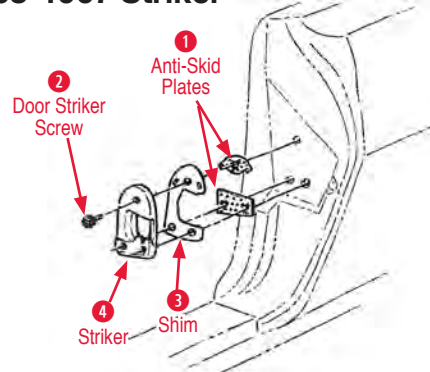

1963-1967 Striker

- **Alignment Wedge Kit**
  130096 63-67 Alignment Wedge Kit with Screws & Shims for Convertible (Metal)..... $43.00
- **1 Anti-Skid Plates**
  130126 63-67 Antiskid Plate Set for Door Striker.. $28.00
- **2 Door Striker Screw**
  170322 63-67 Door Striker Screws Set (6 pcs)..... $7.00
- **3 Shim**
  130124 63-67 Shim for Door Striker (1/16 inch)..... $9.00
  130125 63-67 Shim for Door Striker (1/8 inch)..... $9.00
- **4 Striker**
  130342 63-67 Door Striker (pair)..... $89.00
  130095 63-67 Door Hinge Striker..... $17.00

Door & Floor Plugs

- 290163 53-07 Floor & Door Plug (3/4 in)..... $1.00
- 290417 64-82 Door Sill Plug Kit (2 pcs)..... $2.00

1963-1967 Door Sills

- **Door Sill Plug**
  290417 64-82 Door Sill Plug Kit (2 pcs)..... $2.00
- **1 Floor Plate Wire Cover**
  290182 63-64 Wire Cover Floor Plate (pair)..... $29.00
  290183 65-67 Wire Cover Floor Plate (pair)..... $29.00
- **2 Floor Plate Wire Cover Clip**
  290184 63-67 Wire Cover Floor Plate Clip w/Rivet. $4.00
- **3 Mount Bracket**
  160261 63-65 LH Rocker Moulding Front Bracket
  Weld to Rocker Sill..... $15.00
  160262 63-65 RH Rocker Moulding Front Bracket
  Weld to Rocker Sill..... $15.00
  160073 63-67 LH Rocker Moulding Front Mount
  Bracket..... $8.00
  160074 63-67 Side Rocker Moulding Mount Bracket
  (Welds to Frame)..... $8.00
- **4 Rocker Channel**
  400223 63-67 LH Rocker Channel..... $165.00
  400224 63-67 RH Rocker Channel..... $165.00
- **5 Rocker Moulding**
  160068 63 Rocker Moulding..... $330.00
  160069 64 Rocker Moulding..... $330.00
  160070 65 Rocker Moulding..... $330.00
  160071 66 Rocker Moulding..... $330.00
- **6 Rocker Moulding Retainer**
  160075 63-67 Rocker Moulding Retainer Strip..... $15.00
- **7 Rocker Moulding Retainer Screw**
  170895 66-67 Lower Rocker Molding Screw Set
  (Correct)..... $6.00
  170878 63-67 Rocker Moulding Retainer Screws
  (12 pcs)..... $4.00
- **8 Rocker Support Bracket (weld to frame)**
  160063 63-65 Rocker Support Bracket..... $12.00
  160260 64-67 Rocker Support Bracket..... $10.00