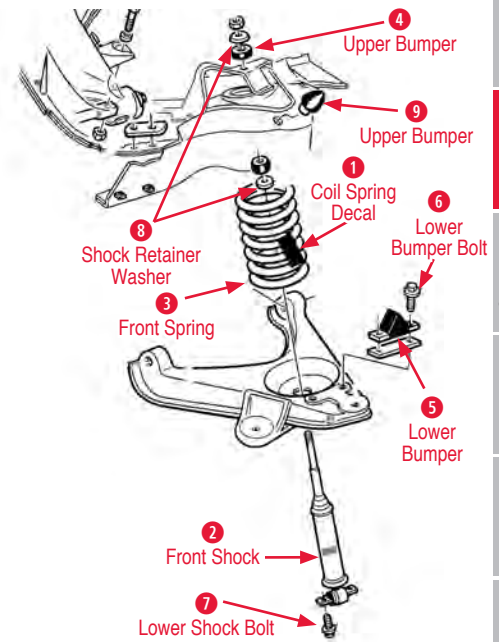

Front Spring & Shock

- **1 Coil Spring Decal**
  120246 64-75 Front Coil Spring Label EA (pair)....$4.00
  120244 64-67 Front Coil Spring Label ED Standard pair $4.00
  120245 65-67 Front Coil Spring Label EB pair.....$4.00
  120247 66-67 Front Coil Spring Label EF pair (427 with AC).....$4.00
- **2 Front Shock**
  440247 63-82 Gas Shock Front (Delco).....$55.00
  440292 63-82 Front Shock Absorber (Monroe) $35.00
  440294 63-82 Front Shock (Monroe) $45.00
- **3 Front Spring**
  440082 63-82 SB Std Front Spring w/o AC (pair) . $90.00
  440124 66-67 BB Front Spring with AC (pair).....$159.00
  440816 65-67 Front Coil Spring BB w/o AC (pr) . $179.00
  440081 63-82 Heavy Duty Front Spring 550 (pair)$80.00
- **4 Grommet**
  440720 63-67 Front Shock Grommet (pair) $9.00
- **5 Lower Bumper**
  440259 63-82 Lower A-Arm Bumper.....$12.00