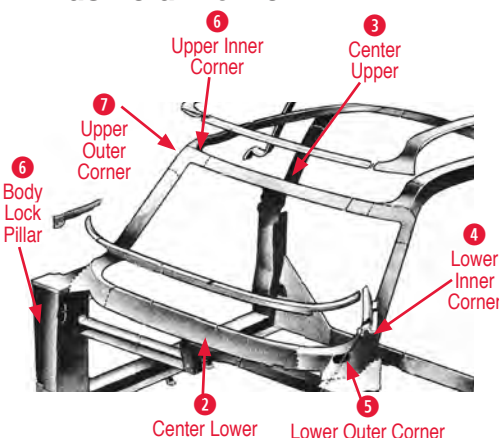

Windshield Frame

1 Body Lock Pillar

400057 63-67 LH Coupe Body Lock Pillar $170.00
400058 63-67 RH Coupe Body Lock Pillar.....$170.00

2 Center Lower

290676 63-67 Coupe/Convertible Windshield Frame Center Lower Outer $255.00
290677 63-67 Coupe/Convertible Windshield Frame Center Lower Inner.....$300.00

3 Center Upper

290678 63-67 Coupe/Convertible Windshield Frame Center Upper Outer.....$105.00

290679 63-67 Coupe/Convertible Windshield Frame Center Upper Inner.....$145.00

4 Lower Inner Corner

290435 63-67 LH Coupe/Convertible Windshield Frame Lower Corner Side Inner $124.00
290436 63-67 RH Coupe/Convertible Windshield Frame Lower Corner Side Inner $124.00

5 Lower Outer Corner

290433 63-67 LH Coupe/Convertible Windshield Frame Lower Corner Side Outer $260.00
290434 63-67 RH Coupe/Convertible Windshield Frame Lower Corner Side Outer $260.00

6 Upper Inner Corner

290674 63-67 LH Convertible Windshield Frame Upper Inner Corner.....$180.00
290675 63-67 RH Convertible Windshield Frame Upper Inner Corner.....$180.00

7 Upper Outer Corner

290672 63-67 LH Convertible Windshield Frame Upper Outer Corner.....$185.00
290673 63-67 RH Convertible Windshield Frame Upper Outer Corner.....$185.00