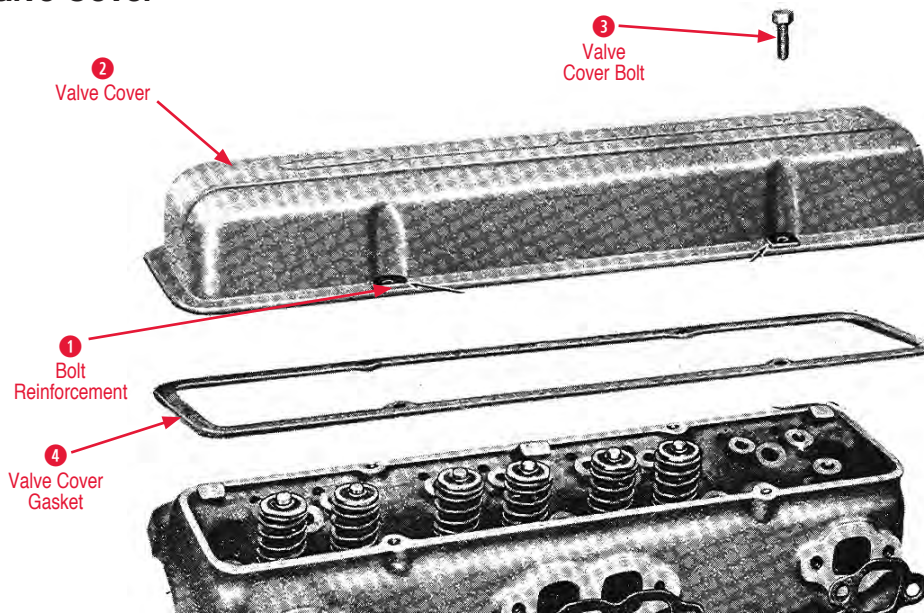

Valve Cover

1 Bolt Reinforcement

- 170470 65-74 Big Block Valve Cover Bolt Reinforcement Kit 65-74.....$12.00
- 2 Valve Cover
- 140375 60-82 Valve Covers with Flags SB (pair)$200.00
- 140002 59-67 Alum Valve Cover $82.00
- 140080 62-66 Orange Valve Covers pr 250-300 $110.00
- 140085 62-66 Chrome Valve Covers pr 250-300$130.00
- 140429 65-74 BB Short Finned w/Corvette script$300.00
- 140430 65-74 BB Tall Finned w/Corvette script..$300.00
- 140107 65-74 Chrome BB Valve Covers w/o Slant w/o temp wire clip $40.00
- 140437 65-74 BB Tall Finned Valve Covers with Corvette Script - polished $500.00
- 140376 65-74 Valve Covers with Flags Big Block Pair 65-7 without Power Brakes $265.00
- 140377 65-74 Valve Covers with Flags Big Block, Pair $265.00
- 140003 65-66 Valve Covers Big Block w/dripper $370.00
- 140004 66 Valve Cover without Drippers 427 Pair $370.00
- 140418 67-74 BB Valve Covers, pr (orange) $100.00
- 140005 67 427 Valve Cover w/Drippers $370.00
- 140238 67-71 Big Block Chrome Valve Cover with Power Brakes $120.00
- 140239 67-71 Big Block Chrome Valve Cover without Power Brakes $40.00

3 Valve Cover Bolt

- 170464 55-63 Steel Valve Cover Bolts (8 pcs) $4.50
- 170465 60-63 Small Block Aluminum Valve Cover Screw Kit (8 Pcs) $4.50
- 170466 64-82 Alum Valve Cover Bolt Kit "M" 8pcs. $8.00
- 170467 63-67 Steel Valve Cover Bolt Kit 327 with Steel VC (8) RBW Headmark $8.50
- 170468 55-65 Small Block Valve Cover Bolt Reinforcement 8 pcs.....$6.00
- 170473 65-66 Big Block Valve Cover Bolt Kit RBW Headmark (14 Pcs).....$11.00
- 170471 67-74 427/454 Valve Cover Bolts (RBW) 14 pcs.....$14.00
- 170496 67-74 Valve Cover Bolts TR All Big Block (14 Pcs).....$8.00
- Valve Cover Bolt Reinforcement
- 170469 66-81 SB Bolt Reinforcement Kit (8 pcs) ...$7.00
- Valve Cover Decal
- 120105 62-65 Valve Cover Decal Pair 250 HP $4.50
- 120106 62-65 Valve Cover Decal Pair 327/300 HP $3.00
- 120107 62-63 Valve Cover Decal Pair 327/340 HP $4.50

- 120108 62-63 Valve Cover Decal Pair 360HP $4.50
- 120112 65-66 Valve Cover Decal Pair 350 HP $3.00

- 120113 64-65 Valve Cover Decal Pair 365 HP $3.00
- 120114 64-65 Valve Cover Decal 375 HP $4.50
- 120109 62-63 Valve Cover Decal Pair 327 Turbo Fire (Metal) $7.00
- 120116 62-65 Valve Cover Decal Turbo Fire $4.50
- 120110 62-63 Valve Cover Decal pair 327 Turbo Fire $3.00
- 120111 66 Valve Cover Decal 300 HP $4.50
- 120120 66-67 327/300 HP Engine Code HH $3.00
- 120122 66-67 327/300 HP Engine Code HR $3.00
- 120124 66-67 327/350 HP Engine Code HD $3.00
- 120126 66-67 327/350 HP Engine Code KH $3.00
- 120130 66-67 427/390 HP Engine Code IR.....$3.00
- 120131 66 427 L72 Engine Code IP $3.00
- 120132 66 427/425 HP Engine Code IK.....$3.00