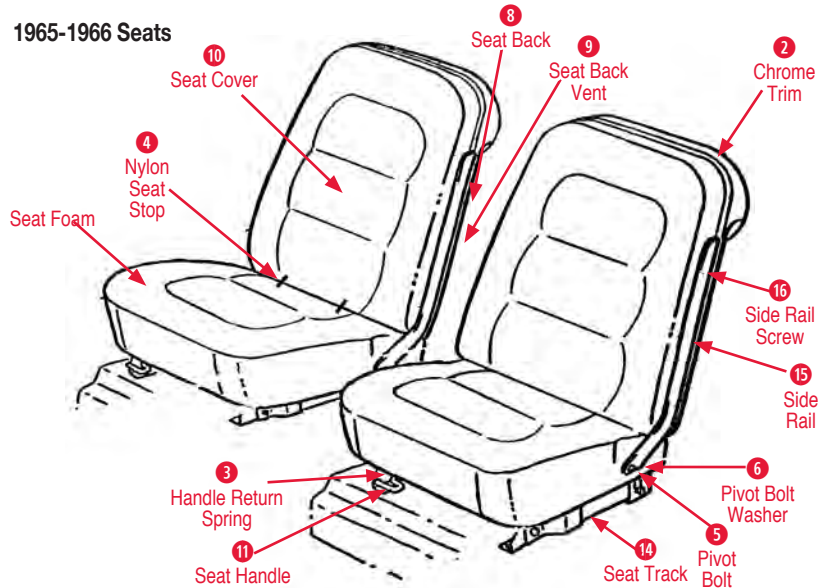

Seats

Frame
Suspension
Steering
Brakes
Engine
Transmission
Cooling Sys
Heat/AC
Fuel Sys
Exhaust
Electrical
Body
Interior
Misc.
Index
Order Form

1965-1966 Seats