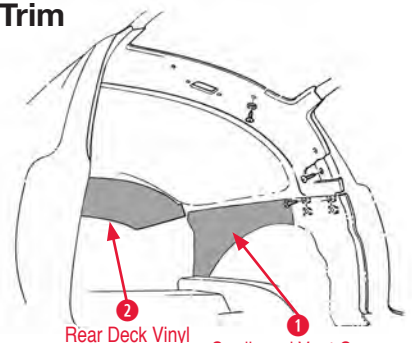

1963-1967 Rear Quarter

1 Metal Luggage Stop Panel

- 290203 63 Metal Luggage Stop Panel.....$62.00
- 290204 64-66 Luggage Stop Metal Panel.....$62.00
- 290205 67 Luggage Stop Metal Panel.....$62.00

Pinch Welt

- 280294 63 Pinch Welt (pair) $17.00

2 Pinch Welt Cap

- 280669 63-67 Coupe Pinchwelt Cap Screws (4 pcs)$2.00
- 280667 63 LH Coupe Pinchwelt Cap 2 Hole...$27.00
- 280668 63 RH Coupe Pinchwelt Cap 2 Hole...$27.00
- 290043 63 Convertible Pinch Welt Caps (pair) $85.00
- 290042 63 Coupe Pinch Welt Caps (pair).....$50.00
- 280295 63 Coupe Pinchwelt Cap Kit 2 Hole (Caps & Screws).....$52.00
- 280467 64-67 Coupe Pinchwelt Cap pair 2 Hole $111.00
- 280468 64-67 Coupe Pinchwelt Cap Kit 2 Hole (Caps & Screws).....$113.00

3 Quarter Trim Panel* (specify color, see pg. 105)

- 280293* 63-67 Convertible Quarter Trim Panel pair Fiberglass $130.00
- 290206 63-67 Convertible Quarter Trim Panels Unpainted Fiberglass (pair) $220.00
- 280290* 63 Coupe Quarter Trim Panels without Power Vent (pair).....$100.00
- 280289* 64 Coupe Quarter Panel Trim (pair) $100.00
- 280291* 65 Coupe Quarter Trim Panels with Power Vent (pair).....$100.00
- 280292* 66-67 Coupe Quarter Panel (pair black) $120.00

Quarter Trim Panel Clips

- 290310 63-67 Coupe Rr Qtr Trim Panel Clips (4) . $16.00

1963-1967 Rear Cover

1 Chrome Finger Hole Bezel

- 290202 63-67 Jack Board Hole Bezel.....$9.00

2 Jack Board

- 290200 63-67 Coupe Jack Board (RH Hole) $24.00
- 290201 63-67 Convertible Jack Board (LH Hole) . $24.00

Rear Trim

1 Cardboard Vent Cover

- 280057 64-65 Coupe Rear Cardboard Vent Cover$19.00

2 Rear Deck Vinyl* (specify color, please see pg. 105)

- 280288* 63-64 Coupe Upper Rear Deck Vinyl.....$20.00
- 280665* 65-67 Coupe Rear Deck Vinyl $20.00

Rear Trim Moulding