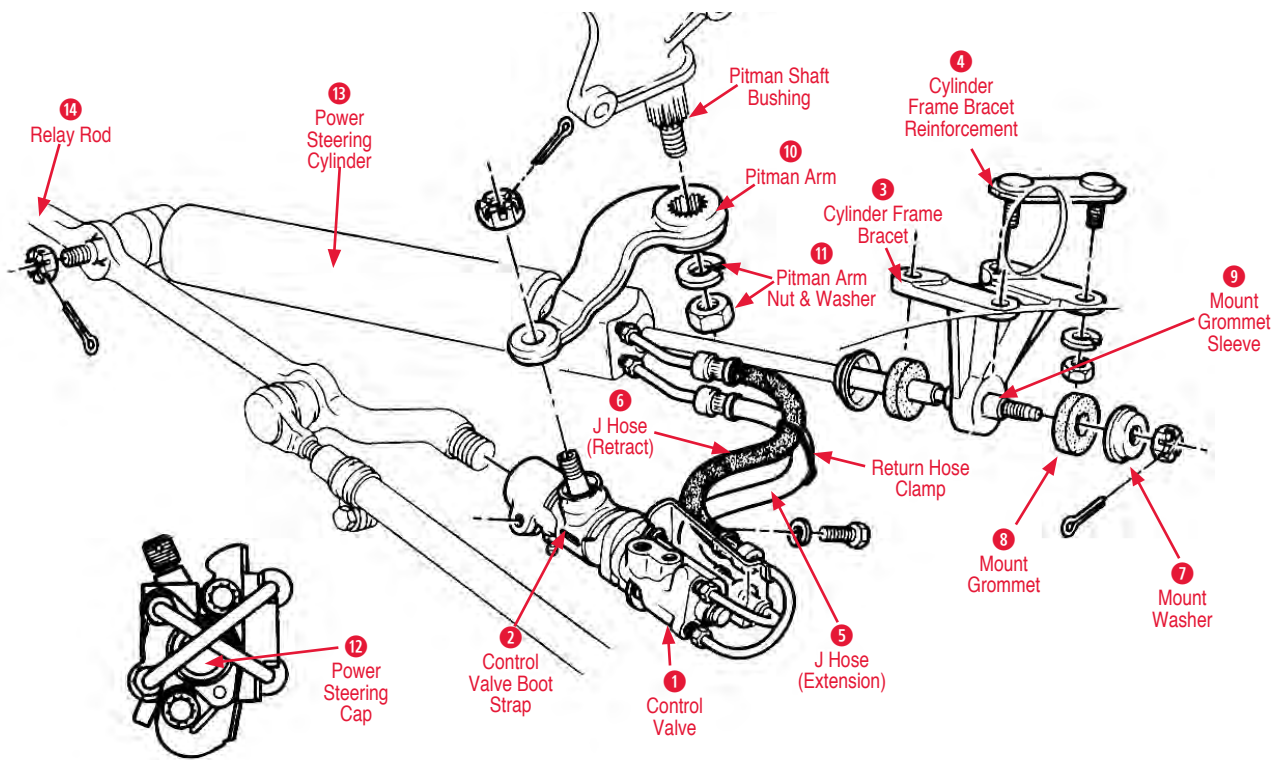

Power Steering Cylinder & Valve

1 Control Valve

440237-N 63-82 PS Control Valve (New).....$225.00
440237-R 63-82 PS Control Valve-Rebuilt w/Exc $110.00

Control Valve Boot

440236 63-82 PS Control Valve Boot.....$6.00

2 Control Valve Boot Strap

440282 63-82 Power Steering Valve Boot Strap ...$6.00

Control Valve Rebuild Kit

440422 63-82 Power Steering Valve Rebuild Kit . $60.00

3 Cylinder Frame Bracket

440241 63-82 PS Cylinder Frame Bracket.....$40.00

4 Cylinder Frame Bracket Reinforcement

440242 63-82 Cyl. Frame Bracket Reinforcement $12.00

5 J Hose (Extension)

440284 63-82 Power Steering J Hose (Ext).....$22.00

6 J Hose (Retract)

440283 63-82 Power Steering J Hose (Retract) ..$22.00

7 Mount Washer

440244 63-82 Cylinder Mount Grommet Washer ...$5.00

8 Mount Grommet

560035 63-82 PS Cylinder Mount Grommet.....$3.00

9 Mount Grommet Sleeve

440243 63-82 Cylinder Mount Grommet Sleeve.....$3.00

10 Pitman Arm

440227 63-82 Pitman Arm.....$55.00

11 Pitman Arm Nut & Washer

440583 63-82 Pitman Arm Nut & Washer.....$7.00

Pitman Shaft Grease Seal

185351 63-82 Pitman Shaft Grease Seal.....$8.00

12 Power Steering Cap

440357 63-82 Power Steering Reservoir Cap $6.00
440417 63-82 Power Steering Valve Dust Cap $4.00

13 Power Steering Cylinder

440721 55-64 Power Steering Cylinder.....$200.00
440235-N 63-82 Power Steering Cylinder (New) $215.00
440235-R 63-82 PS Cylinder (Rebuilt with Exch) $110.00

Power Steering Cylinder Mounting Kit

440747 63-82 Poly PS Cylinder Mount Kit.....$12.00

Power Steering Cylinder Rebuild Kit

440272 63-82 PS Cylinder Rebuild Kit.....$20.00

Power Steering Cylinder Seal Kit

440406 63-82 Power Steering Cylinder Seal Kit...$15.00
440273 63-82 Control Valve Seal Kit.....$24.00

14 Relay Rod

440405 63-68 Power Steering Relay Rod (New) $150.00