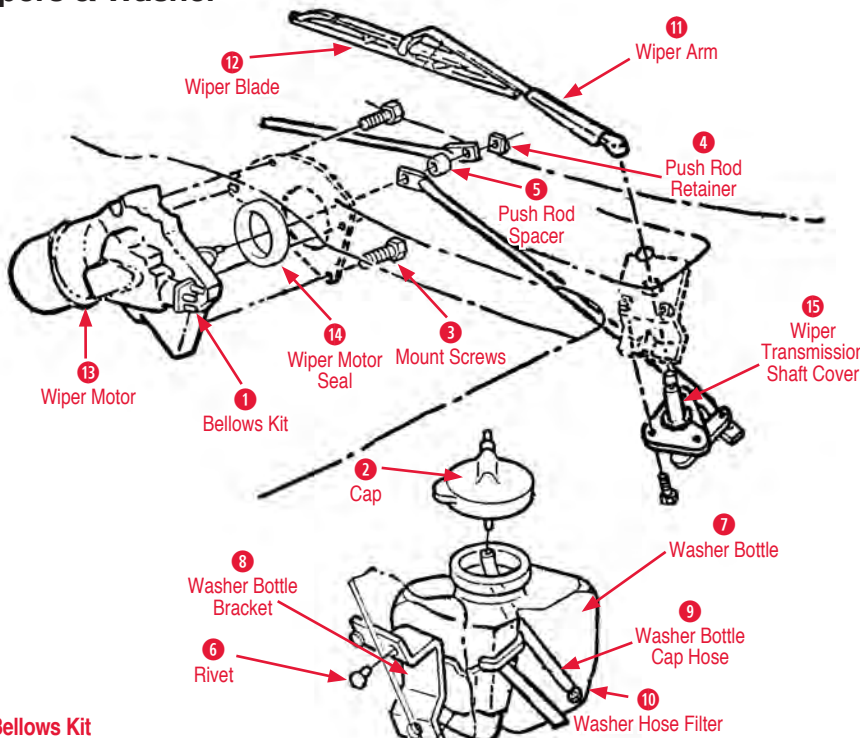

Wipers & Washer