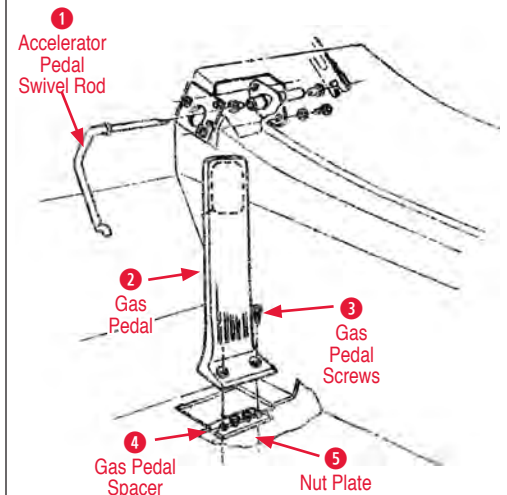

1963-1967 Accelerator Pedal

1 Accelerator Pedal Swivel Rod

- 410027 64-67 Accelerator Pedal Swivel Rod.....$55.00

2 Gas Pedal

- 190017 63-67 Gas Pedal.....$16.50

3 Gas Pedal Screws

- 170405 63-67 Gas Pedal Screws (2 pcs).....$2.00

4 Gas Pedal Spacer

- 190018 63-67 Gas Pedal Spacer Under Carpet.....$5.00

5 Nut Plate

- 190020 63 Gas Pedal Nut Plate.....$9.00
- 190040 64-67 Gas Pedal Nut Plate with Rivets....$11.00