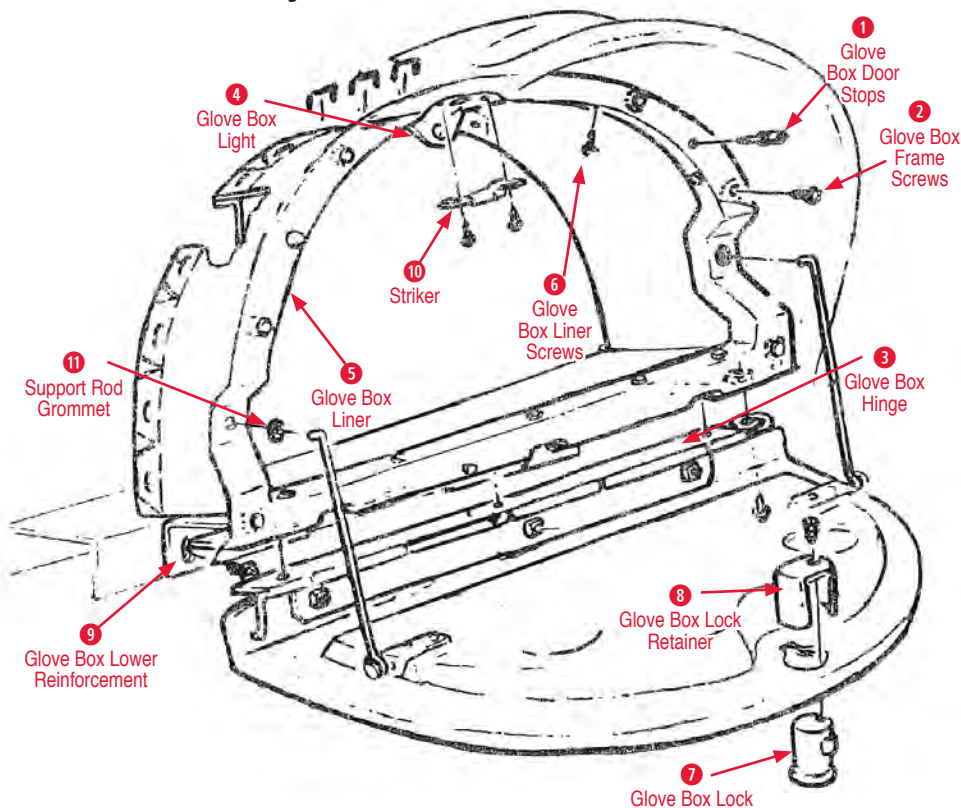

Glove Box Assembly