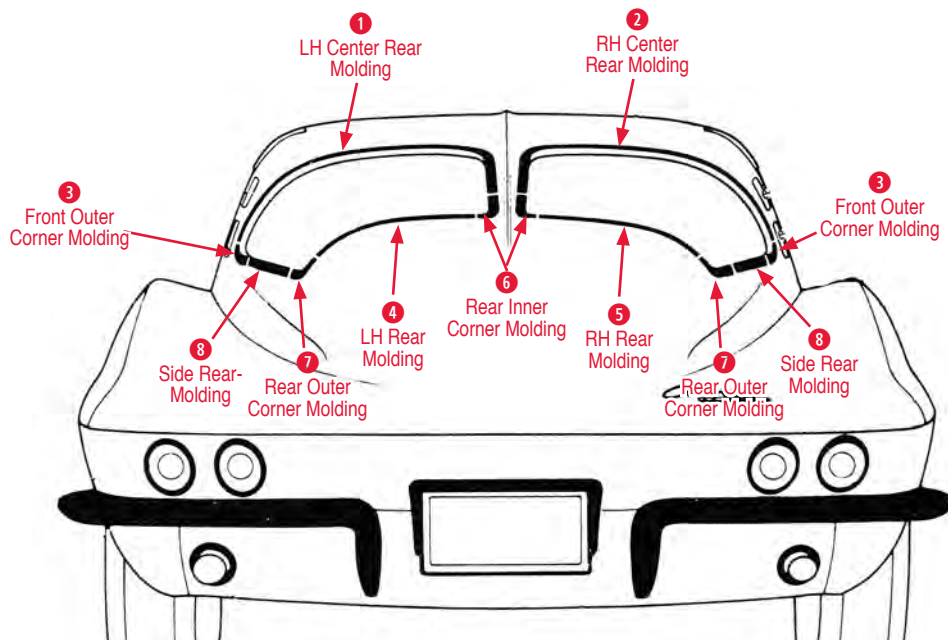

Split Window Molding

1963 Shown

5 RH Rear Molding	
130402 63 RH Rear Window Molding	$500.00
6 Rear Inner Corner Molding	
130406 63 Rear Inner Corner Molding Fits LH or RH	$200.00
7 Rear Outer Corner Molding	
130407 63 Rear Outer Corner Molding Fits LH or RH	$200.00
8 Side Rear Molding	
130400 63 Coupe Side Rear Molding Fits LH or RH	$500.00
Split Window Coupe Rear Molding Clip	
170949 63 Split Window Molding Clips (1/32" longer to fit modern weatherstrip) (each)	$6.00