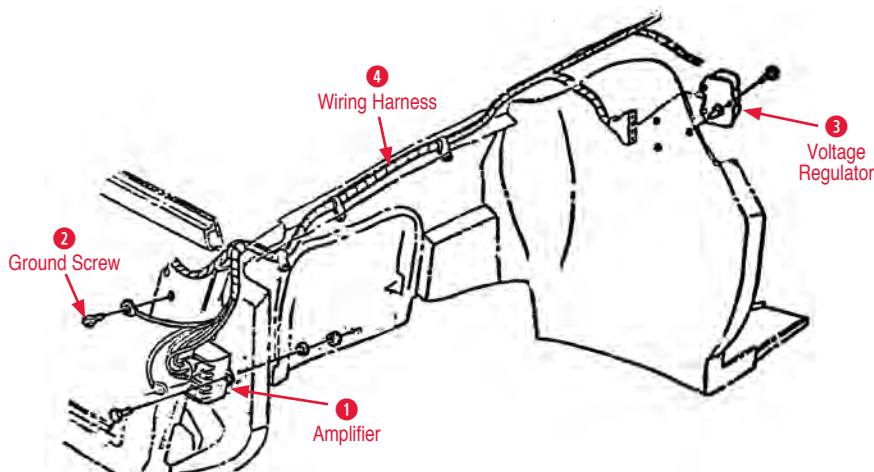

Ignition Distributor

- **1 Brass Coupler**
  220039 62-74 Tach Drive Brass Coupler $22.00
- **2 Breakerless Kit**
  220028 58-74 Breakerless Ignition Kit..... $169.00
- **3 Bushing Set**
  220021 62-74 Upper & Lower Bushing Set..... $25.00
- **4 Condenser**
  220051 58-74 Condenser w/o Dual Carburetor $8.00
- **Distributor (Complete)**
  220131 62-74 Complete Tach Drive Distributor ... $425.00
  220024 62-74 Tach Drive 2Distributor Standard.. $425.00
  220129 62-74 HEI Tach Drive Distributor..... $180.00

- **5 Distributor Cap**
  220014 62-74 Distributor Cap with Logo (w/o ®).... 60.00
- **6 Distributor Main Shaft**
  220020 62-74 Main Shaft w/o High Performance. $65.00
  220132 62-74 Main Shaft High Performance..... $75.00
  220103 62-74 Shaft Rebuild Kit w/o High Perf.... $100.00
  220102 62-74 Distributor Shaft Rebuild Kit High Performance $115.00

Distributor Hold Down	
220019 55-82	Dist. Hold Down w/Bolt $4.00
220023 60-69	Dist. Hold Down (wire type)..... $14.00
220088 55-82	Dist. Hold Down Clamp $2.00
220089 63-82	Dist. Hold Down Clamp Bolt..... $1.25

- **Ignition Coil**
  220137 63-67 Ignition Coil (#1115202) $100.00
  220138 65-68 Ignition Coil (#1115207) 327 ..... $119.00
  220139 65-66 Ign Coil (#1115210) Big Block..... $119.00
  220140 63-64 Ign. Coil (#1115087) Small Block. $100.00
  220141 67 Ign Coil (#1115264) Big Block..... $100.00
  220119 59-64 Correct #091 Ignition Coil..... $100.00
  220073 64-67 Ignition Coil with TI OEM Replacement Made In USA-Not Delco..... $74.00
  220096 63-67 Ignition Coil OEM Replacement All with FI, 63 without Fuel Injection Built After 2/11/63 ..... $74.00
  220124 66 Ignition Coil $119.00
  220128 67-72 Ign. Coil, BB w/Transistorized Ign $119.00