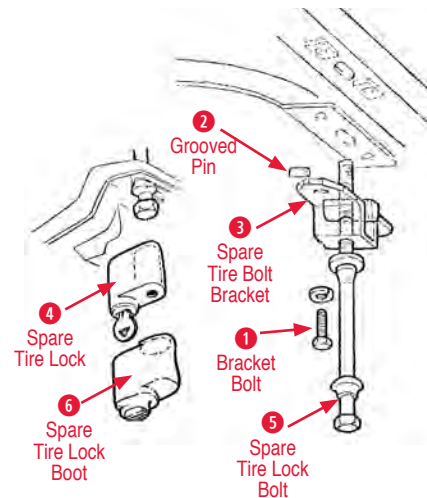

Spare Tire Carrier Lock & Bolt

- **1 Bracket Bolt**
- 170817 63-82 Lock Bracket Bolts & Wshrs (4 pcs) $2.00
- **2 Grooved Pin**
- 380023 63-82 Spare Tire Carrier Grooved Pin for Lock Bolt $1.00

- **3 Spare Tire Bolt Bracket**
- 380022 63-67 Spare Tire Bolt Bracket $10.00

- **4 Spare Tire Lock**
- 375047 63-66 Spare Tire Lock with Original Style Key $59.00
- 375049 67 Spare Tire Lock w/Original Key.....$69.00

- **5 Spare Tire Lock Bolt**
- 380001 63-67 Standard Tire Lock Bolt.....$70.00
- 380002 65-67 Spare Lock Bolt Set with Red/Gold Line $72.00

- **Spare Tire Lock Bolt Nut**
- 170158 63-79 Spare Tire Lock Bolt Nut Rear $5.00

- **6 Spare Tire Lock Boot**
- 375048 63-82 Spare Tire Lock Boot.....$13.00