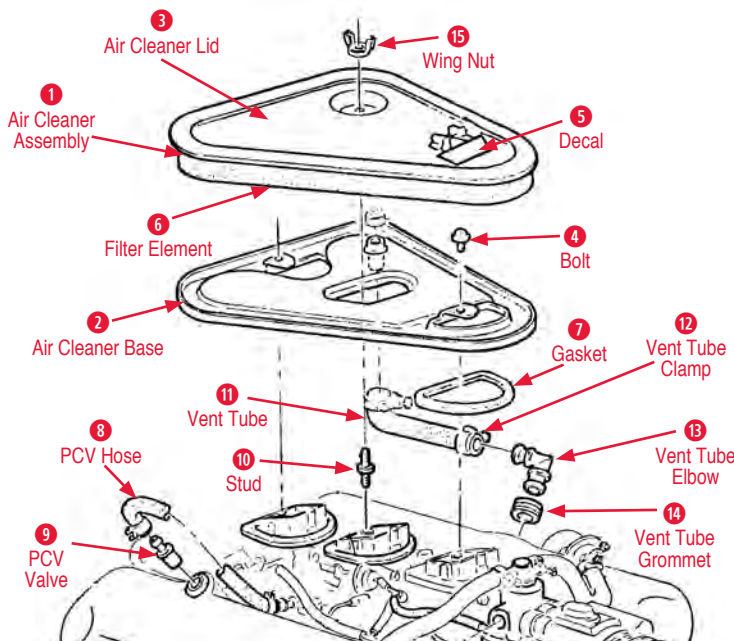

1967 427 3x2

1 Air Cleaner Assembly

- 100062 67-69 Air Cleaner w/Element 427 3X2...$469.00
- 100090 67-69 Air Cleaner w/Element 427 3x2 ..$250.00

2 Air Cleaner Base

- 100107 67-69 Air Cleaner Base 3x2.....$269.00

3 Air Cleaner Lid

- 100063 67-69 Air Cleaner Lid 427 3X2 .....$169.00

4 Bolt

- 170588 67-69 Tri-power Air Cleaner Bolts (Pair) $9.00

5 Decal

- 120010 67-69 Air Cleaner Decal 427 3X2 400 HP . $4.00
- 120011 67-69 Air Cleaner Decal 427/435 HP 3X2. $4.00

6 Filter Element

- 100065 67-69 Air Cleaner Filter Foam 3x2 .....$21.00
- 100066 67-69 Air Cleaner Filter Screen 3x2.....$32.00

Flame Arrestor

- 100040 67-69 Flame Arrestor 3x2.....$30.00

7 Gasket

- 185005 67-69 Air Cleaner to Carb Gasket Set 427 3X2 (3 pcs) $6.00

8 PCV Hose

- 140079 67-69 3x2 PCV Hose $11.00

9 PCV Valve

- 140076 66-69 PCV Valve 427 .....$7.00

PCV Valve Tag

- 120433 66-72 PCV Valve Tag 736.....$3.00

PCV Vacuum Hose Kit

- 570049 67-69 PCV Vacuum Hose Kit 3x2 (400 & 435) $9.00

10 Stud

- 170007 67-69 Air Cleaner to Carb Stud 3x2 & L-88$7.00

11 Vent Tube

- 100289 67 Air Cleaner To Valve Cover Vent Tube for Big Block with 3x2 .....$14.00

12 Vent Tube Clamp

- 100068 67-72 Vent Tube Clamp.....$6.00

13 Vent Tube Elbow

- 100052 65-74 90 Degree Elbow To Valve Cover . $15.00

14 Vent Tube Grommet

- 560002 65-74 Vent Tube Elbow Grommet.....$3.00

15 Wing Nut

- 170003 63-82 Chrome Wing Nut (Correct) $20.00