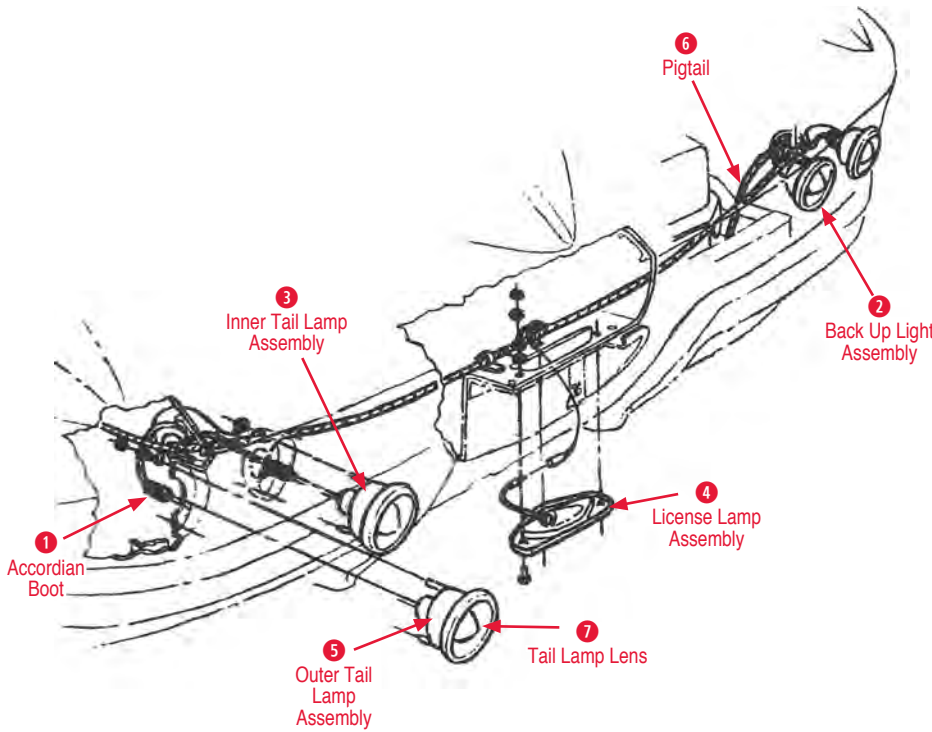

1963-1966 Tail Lights

- **1 Accordion Boot**
  310011 63-73 Accordion Boot for Tail, Brake or Back Up Lights.....$15.00
- **2 Back Up Light Assembly**
  310046 64-66 RH Back Up Inner Light Assembly $70.00
  310045 64-66 LH Back Up Inner Light Assembly . $70.00
- **3 Inner Tail Lamp Assembly**
  310040 63-67 RH Inner Tail Light Assembly.....$70.00
  310039 63-67 LH Inner Tail Light Assembly $70.00
- **4 License Lamp Assembly**
  310119 63-67 License Light Assembly.....$109.00
  License Lamp Lens
  310035 61-67 License Light Lens with Gasket $17.00
- **5 Outer Tail Lamp Assembly**
  310042 63-67 RH Outer Tail Light Assembly.....$70.00
  310041 63-67 LH Outer Tail Light Assembly $70.00
- **6 Pigtail**
  310018 53-73 Tail Light Pigtail.....$14.00
  310128 63-73 Rear Backup Light Pigtail $14.00
- **Set of 4 Tail Lamps**
  310043 63-67 Tail Lamp Assembly Set 4 pcs without Backup.....$240.00
  310044 63-66 Tail Lamp Assembly Set 4 pcs with Backup.....$240.00
- **7 Tail Lamp Lens**
  310031 61-67 Red Tail Lamp Lens $13.00

1967 Tail Lights