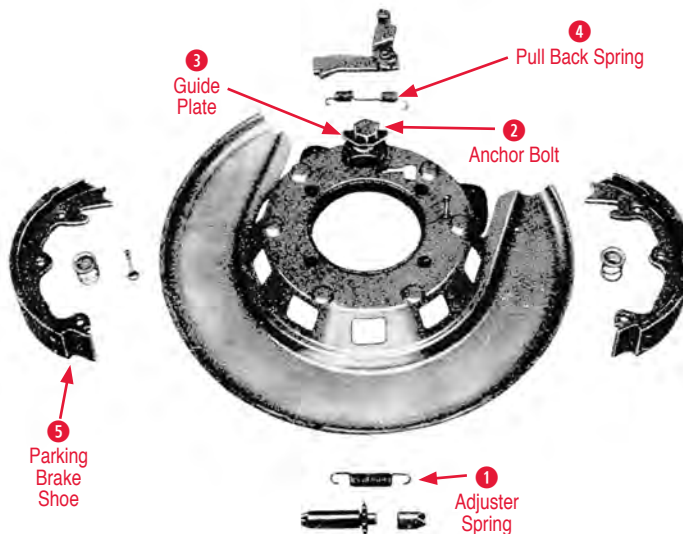

Parking Brake Shoe

- **1 Adjuster Spring**
  500274 65-82 Parking Brake Spring (Lower) $5.00
- **2 Anchor Bolt**
  500271 65-82 Parking Brake Shoe Anchor Bolt $5.00
- **3 Guide Plate**
  500270 65-82 Parking Brake Shoe Guide Plate $7.00
- **4 Pull Back Spring**
  500273 65-82 Parking Brake Spring (upper)..... $5.00
- **5 Parking Brake Shoe**
  500051 65-82 Parking Brake Shoe Set $40.00
- **Parking Brake Hardware Kit**
  500052 65-82 Parking Brake Spring Hardware Kit - Stainless Steel $55.00
- **Retainer**
  500267 63-64 Parking Brake Shoe Retainer pair . $20.00