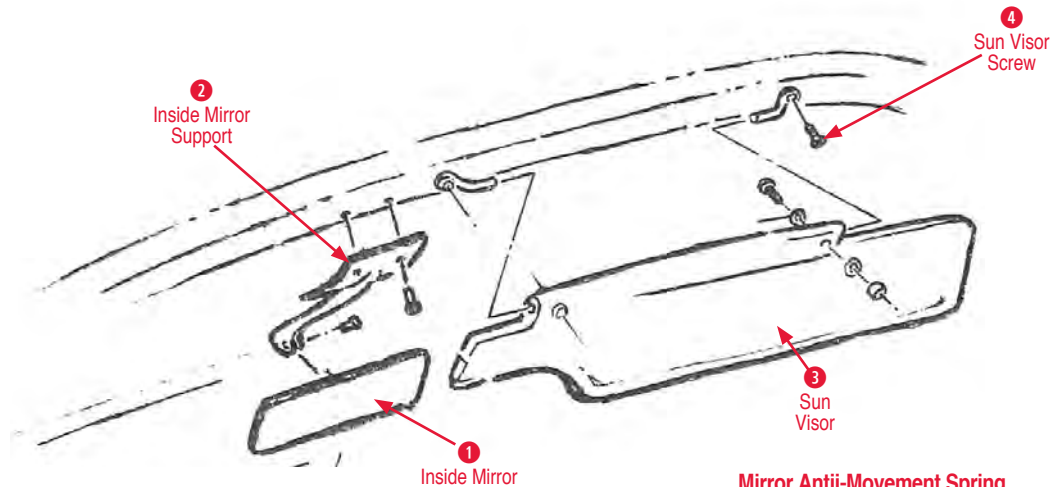

Sunvisor & Inside Mirror

1 Inside Mirror

320047 63-66 Inside Mirror with Day Or Night with Black Twist Knob $56.00
320019 63-66 Inside Mirror without Day & Night - Original Style 8 inch Mirror $35.00
320029 67-71 Inside Mirror with Day or Night.....$55.00

Inside Mirror Bracket Cover

320050 67 Inside Mirror Bracket Cover.....$38.00
320051 67 Convertible Bracket Cover Silver ...$30.00

Inside Mirror Glass

320002 67-73 8 inch Mirror Glass Lens $30.00

2 Inside Mirror Support

320021 63-66 Inside Mirror Support.....$55.00
320022 67 Inside Mirror Support.....$55.00

3 Sun Visor* (specify color, please see pg. 105)

280260*63-64 Sunvisor Pair without Hardware 63 Coupe, 63-66 Convertible $110.00
280261*64 Coupe Sunvisor pair without Hardware $100.00
280262*65-66 Coupe Sunvisor pair without Hardware $100.00
280263*65-66 Convertible Sunvisor pair without Hardware $110.00
280663*67 Coupe Sunvisor pair without Hardware $100.00
280664*67 Convertible Sunvisor pair without Hardware $110.00

Mirror Antii-Movement Spring

320048 63-76 Mirror Anti-Movement Spring $3.00

Sun Visor Hardware Kit

280259 59-67 Sunvisor Hardware Kit.....$15.00

4 Sun Visor Screws

170377 59-67 Sunvisor Support Screws (4 pcs)....$3.00
170290 59-68 Sunvisor Pivot Pin.....$2.00
170299 59-68 Sunvisor Pivot Screw & Nut Set....$12.00
170626 59-68 Sunv Pivot Screw with Nut $2.75