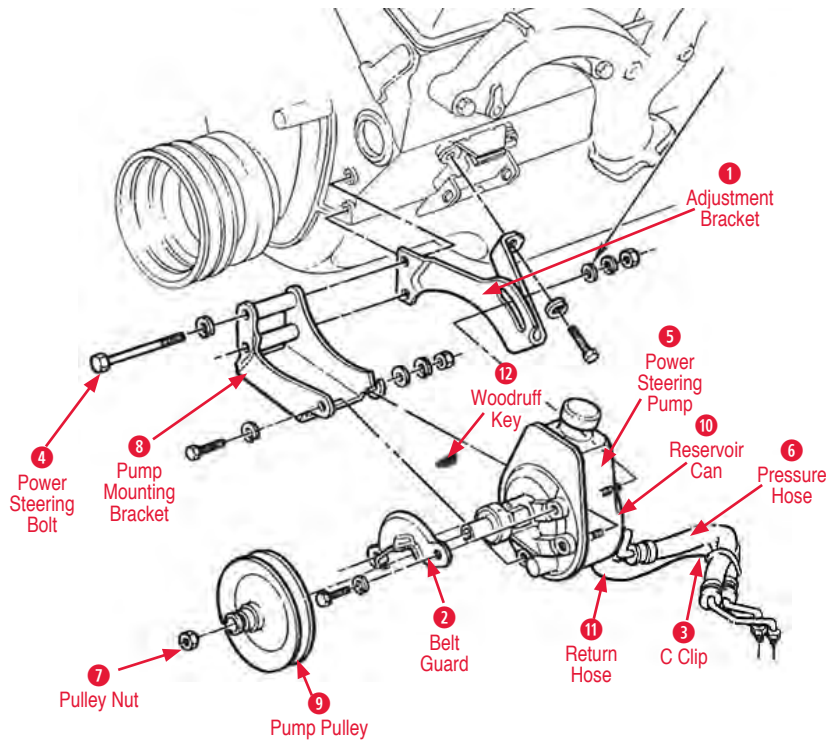

Power Steering Pump

- **1 Adjustment Bracket**
  140233 63-82 Power Steering Adjustment Bracket Small Block.....$23.00
- **Belt**
  440741 63 Power Steering Belt 250/300 .....$25.00
  140371 65-67 PS Belt 396 & 327 without AC $30.00
  440800 66-67 PS Belt 427 with AC $26.00
- **2 Belt Guard**
  440310 63-77 Belt Guard 68-77 Small Block.....$20.00
- **3 C Clip**
  440320 63-82 Power Steering Hose C Clip $5.00
- **4 Power Steering Bolt**
  440407 63-82 Power Steering Conversion Bolt Kit. $6.00
  440777 63-82 Power Steering Pump Attaching Bolt Kit.....$10.00
- **5 Power Steering Pump**
  440364 63-74 PS Pump with Nut (Rebuilt w/Exch).....$100.00
- **6 Pressure Hose**
  440285 63-79 Pressure Hose (Small Block) $22.00
  440287 65-74 Pressure Hose (Big Block) $24.00
- **7 Pulley Nut**
  440278 63-74 Power Steering Pulley Nut $1.00
  440068 63-74 Power Steering Pulley Nut (correct). $6.00

- **8 Pump Mounting Bracket**
  140231 65-74 Alt Adj. & PS Pump Mount Bracket $64.00
  440232 63-82 Pump Bracket Set Small Block (includes 2 brackets, 2 bolts, 2 washers).....$45.00
  440233 65-74 Pump Bracket Big Block.....$50.00
- **9 Pump Pulley**
  440228 63-74 Pump Pulley Small Block 1 Groove $61.00
  440229 65-74 Pump Pulley 1 Groove Cast 327 HP, 69-74 350 except AC & PS.....$99.00
  440230 65-74 Pump Pulley Big Block Cast Iron 2 Groove $110.00
- **10 Reservoir Can**
  350192 63-74 Pwr Steering Pump Reservoir Can $80.00
- **11 Return Hose**
  440288 63-82 Power Steering Return Hose $22.00
  440289 63-82 Return Hose Clamp.....$11.00
- **12 Woodruff Key**
  440352 63-82 Power Steering Pulley Woodruff Key $4.00