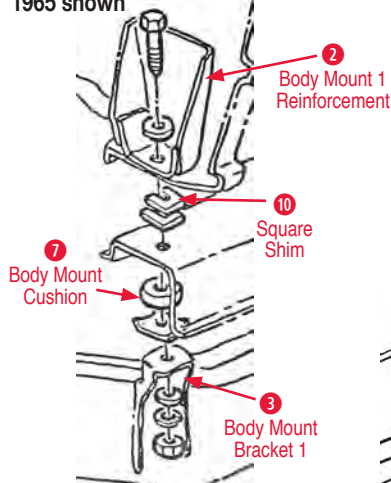

Body Mount #1

1965 shown