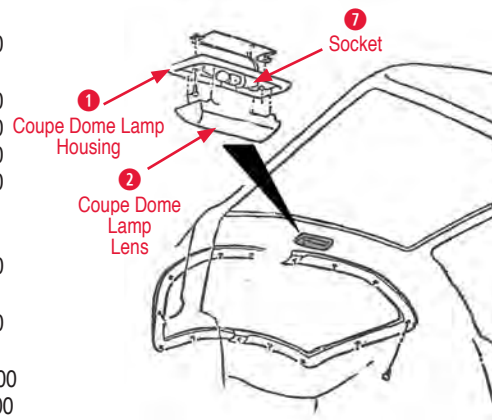

7 Socket

- 310101 63-73 Dome Light Housing Socket.....\$10.00

Carpet Sets

1963-1964 Complete Carpet Set (convertible shown)

1965-1967 Complete Carpet Set (coupe shown)

Carpet Pad

280175 65-67 Carpet Jute Pad Set \$36.00