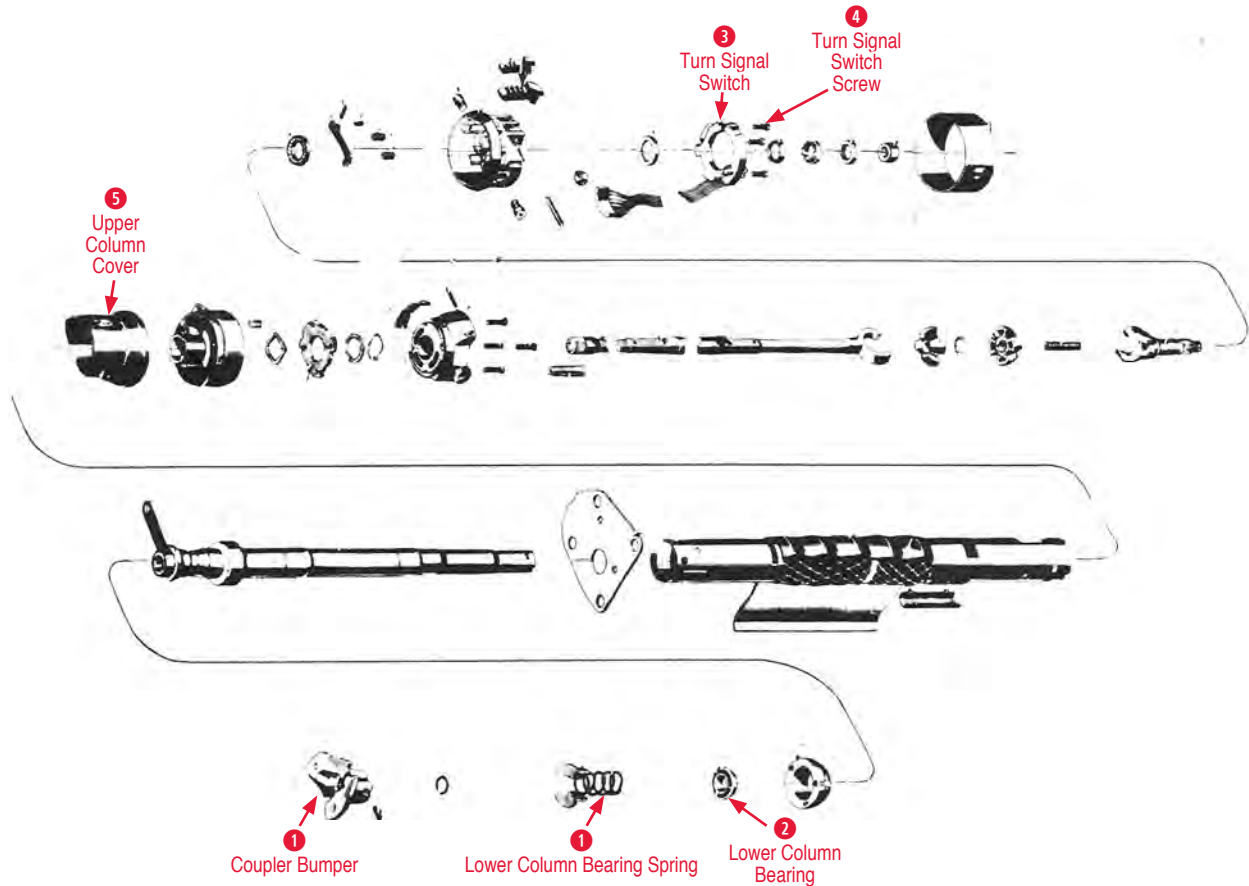

Steering Column

1 Coupler Bumper

1 Lower Column Bearing Spring

2 Lower Column Bearing

1 Coupler Bumper

350348 Steering Column Coupler Bumper (pr) $16.00

1 Lower Column Bearing

350086 63-66 Lower Column Bearing excpt Tele. $20.00

350096 65-66 Tele Upper & Lwr Column Bearing $25.00

350140 67 Lower Steering Column Bearing

Early thru Feb $80.00

350142 67-68 Lower Steering Column Bearing $49.00

2 Lower Column Bearing Spring

350089 67 Lower Column Bearing Spring $5.00

Lower Column Bearing Washer

350090 63-66 Lower Column Bearing Washer $4.00

350093 65-66 Telescoping Lower Bearing Washer $8.00

Retainer Clip

350166 65-82 Steering Column Retainer Clip.....$8.00

Shaft

350012 63-66 Steering Column Shaft NOS $85.00

3 Turn Signal Switch

350064 65-66 Telescoping Turn Signal Switch -

includes wiring $124.00

350057 64-66 Turn Signal Switch

Non-Telescoping. $65.00

350058 67-68 Turn Signal Switch All.....$75.00

350168 67 Turn Signal Switch Plastic Cover.....$7.00

4 Turn Signal Switch Screw

350245 64-66 Trn Sig Switch Mounting Screw Kit..$3.00

Turn Signal Wire

350007 64-66 Turn Signal Wire Protector $21.00

350243 67 Turn Signal Wire Protector

(non-telescoping).....$25.00

Upper Column Bearing

350083 63 Upper Steering Column Bearing $20.00

350084 64-66 Upper Column Bearing (non-tele)..$18.00

350096 65-66 Tele Upper & Lwr Column Bearing $25.00

350085 65-79 Upper Column Bearing.....$25.00

5 Upper Column Cover

350011 67 Upper Steering Column Cover Not

Painted (2 Pcs) $85.00

Decal Kits

120466 63 340 HP Decal Kit without

Knock-Offs $20.00

120467 63 340 HP Decal Kit with

Knock-Offs $20.00

120468 63 360 HP Decal Kit without Knock-Off

Wheels $20.00

120469 63 360 HP Decal Kit with Knock-Off

Wheels $20.00

120470 64-65 250 HP Decal Kit without Knock-Off

Wheels $20.00

120471 64-65 250 HP Decal Kit with Knock-Off

Wheels $20.00

120472 64-65 300 HP Decal Kit without Knock-Off

Wheels $20.00

120473 64-65 300 HP Decal Kit with Knock-Off

Wheels $20.00

120474 64-65 350 HP Decal Kit without Knock-Off

Wheels $20.00

120475 64 350 HP Decal Kit with Knock-Off

Wheels $20.00

120476 64-65 365 HP Decal Kit without Knock-Off

Wheels $20.00

120477 64-65 365 HP Decal Kit with Knock-Off

Wheels $20.00

120478 65 375 HP Decal Kit without Knock-Off

Wheels $20.00

120479 64-65 375 HP Decal Kit with Knock-Off

Wheels $20.00

120480 65 396 Decal Kit without Knock-Off

Wheels $20.00

120481 65 396 Decal Kit with Knock-Off

Wheels $20.00

120482 66 300 HP Decal Kit without Knock-Off

Wheels $20.00

120483 66 300 HP Decal Kit with Knock-Off

Wheels $20.00

120484 66 350 HP Decal Kit without Knock-Off

Wheels $20.00

120485 66 425 HP Decal Kit without Knock-Off

Wheels $20.00

120486 66 425 HP Decal Kit with Knock-Off

Wheels $20.00

120487 66 390 HP Decal Kit without Knock-Off

Wheels $20.00