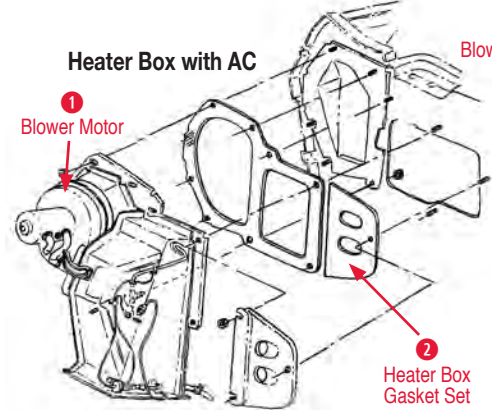

1963-1967 Heater Box

1 Blower Motor

250281 63-81 Blower Motor.....$41.00

250308 63-67 Blower Motor Screw
(5 Screws 1 Terminal) $6.00

Blower Motor Capacitor

250072 63 Blower Motor Capacitor.....$70.00

330164 64-80 Heater Blower Motor Capacitor.....$70.00

Blower Motor Fan

250074 63-76 Blower Motor Fan $25.00

Blower Motor Resistor

370076 63-67 AC Blower Motor Resistor.....$32.00

370155 63-79 Heater Motor Resistor
without AC & Rear Blower.....$25.00