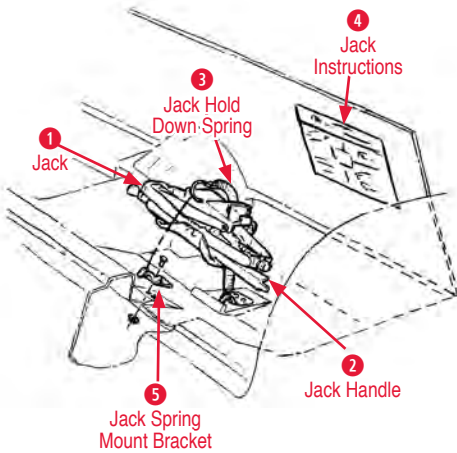

1963-1967 Jack