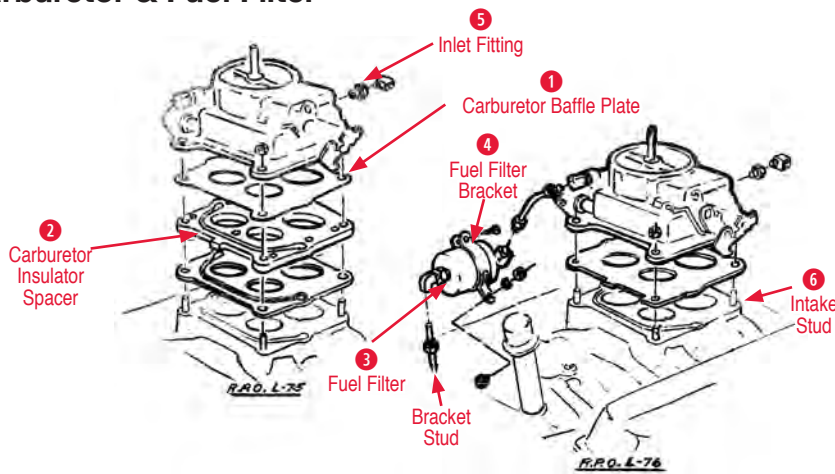

Carburetor & Fuel Filter

Bronze Fuel Filter

- 410001 58-72 Bronze Fuel Filter in Carburetor..... $7.00
- **1 Carburetor Baffle Plate**
- 410002 62-65 Carb Baffle Plate 300 HP.....$14.00
- 410004 66-67 Holley Baffle Plate with Cast Intake$16.00

Carburetor Kit

- 410379 67 Holley 3810 Carburetor Kit.....$75.00
- **2 Carburetor Insulator Spacer**
- 410003 62-65 Carburetor Insulator Spacer 300 HP$27.00

3 Fuel Filter

- 410153 62-65 Fuel Filter GF-90 Silver with Red Silk screen.....$50.00
- 410240 63-65 GF-90 Fuel Filter Correct (black) with White Silkscreen.....$45.00
- 410154 63-65 Fuel Filter GF-90 Black with White Silk screen Small Block.....$40.00

4 Fuel Filter Bracket

- 410156 63-65 Fuel Filter GF-90 Bracket 300 HP with Stud.....$16.00
- 410157 63-65 Fuel Filter GF-90 Bracket 300 HP SP Hi-Perf., FI.....$16.00

Fuel Filter Spring & Seal Kit

- 410161 59-66 Fuel Filter Spring & Seal Kit.....$6.00
- **5 Inlet Fitting**

Inlet Gasket

- 185377 59-82 Carb Fuel Inlet Internal Gasket.....$2.50
- 185376 59-82 Carb Fuel Inlet External Gasket.....$2.50

6 Intake Stud

- 170543 63-65 Carburetor Base Intake Stud & Nut Kit 300HP.....$4.00
- 410001 58-72 Carb. to Intake Mounting Stud Kit with Nuts except 63-65 300 HP, 67 3X2. $7.00