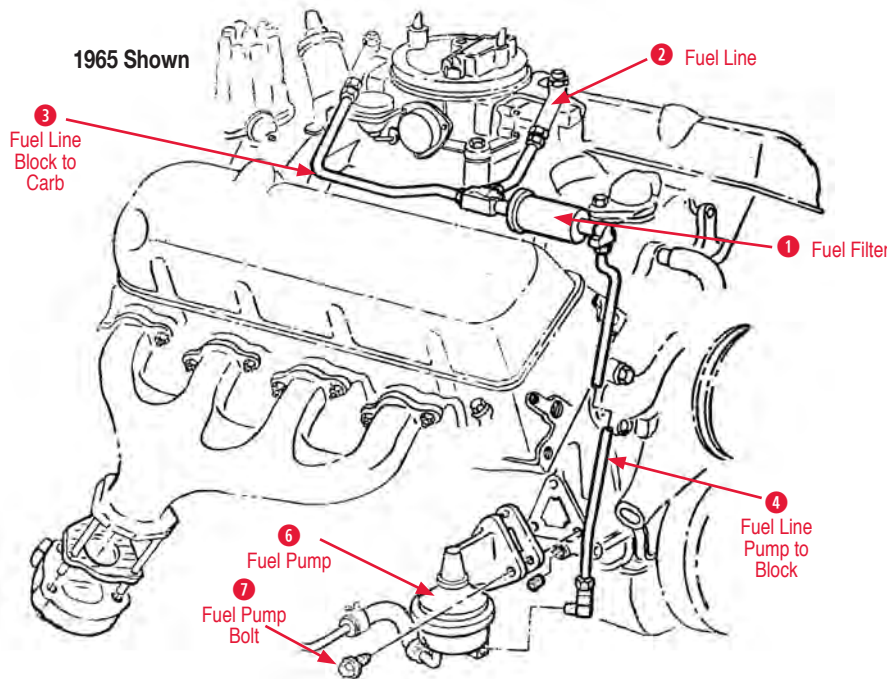

Big Block Fuel Lines

Carburetor Inlet Fitting

410074 66-69 Holley Carb Inlet Fitting (Big Block 1x4 or 3x2) $11.00

1 Fuel Filter Kit

410386 65 Fuel Filter Kit 396/425 with Adap ...$61.00

2 Fuel Line

410180 65 Pump to Carb Line w/ Y Block $90.00

3 Fuel Line Block to Carb

410371 65 Fuel Line Block To Rear Carburetor$20.00

4 Fuel Line Pump to Block

410370 65 Fuel Line Pump to Block 425 HP...$25.00

5 Fuel Line - Pump to Carburetor

410184 66 Pump to Carb Fuel Line 425 with Y Block.....$56.00

410190 67-69 Fuel Line Pump to Carb L88 with Y Block Kit.....$60.00

410373 67-69 Fuel Line Pump To Carb 427 L88..$42.00

Fuel Line Clamp

180098 65-74 Fuel Line Clamp.....$1.00

170552 53-08 Fuel Line Clamp (Green).....$1.00

6 Fuel Pump

410049 63-66 Fuel Pump with Adapter (Repl)....$100.00

410291 65-66 Fuel Pump 396-427.....$376.00

410338 67-69 Fuel Pump 427 .....$50.00

Fuel Pump Back Plate

410332 55-81 Fuel Pump Back Plate.....$14.00

7 Fuel Pump Bolt

410266 65-67 Big Block Fuel Pump Bolt (pr) Black $4.00

Fuel Pump Gasket

185101 55-81 Fuel Pump Gasket Pump To Mounting Spacer.....$3.00

185065 55-82 Fuel Pump Backing Plate Gasket Plate to Block $3.00

185065 55-82 Fuel Pump Backing Plate Gasket Plate to Block $3.00

Fuel Pump Push Rod

410333 55-81 Fuel Pump Push Rod $16.00

8 Y Block

410189 67 Fuel Line L88 Y Block.....$21.00