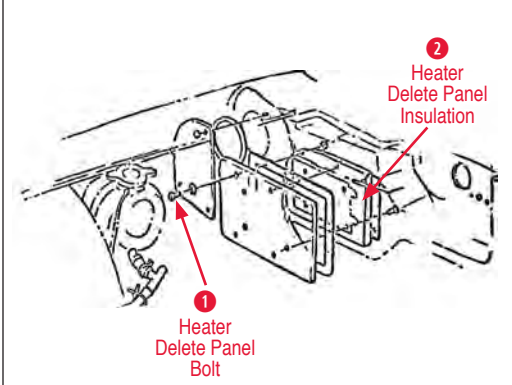

1 Heater Delete Panel Bolt

170629 63-67 Heater Delete Plate Bolt Set.....$10.00

2 Heater Delete Panel Insulation

290016 65-67 Heater Delete Panel Insulation $12.00

Heater Delete Block Off Plates

250265 63-67 Heater Delete Block Off Plates Inner and
Outer $200.00