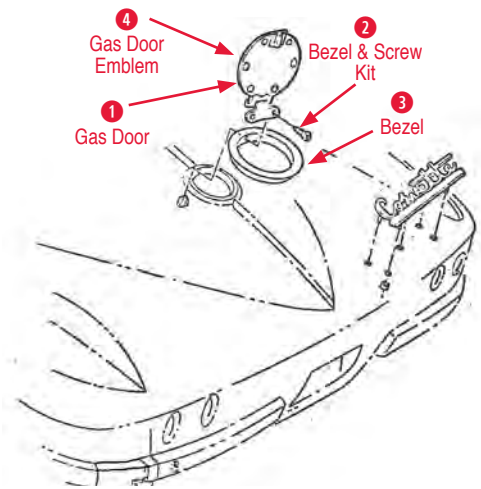

1964-1967 Gas Door

1 Gas Door

- 165160 63 Gas Door Assembly Roller Style..$193.00
- 165161 63 Gas Door Assembly Latch Style ..$105.00
- 165162 64 Gas Door Assembly $105.00