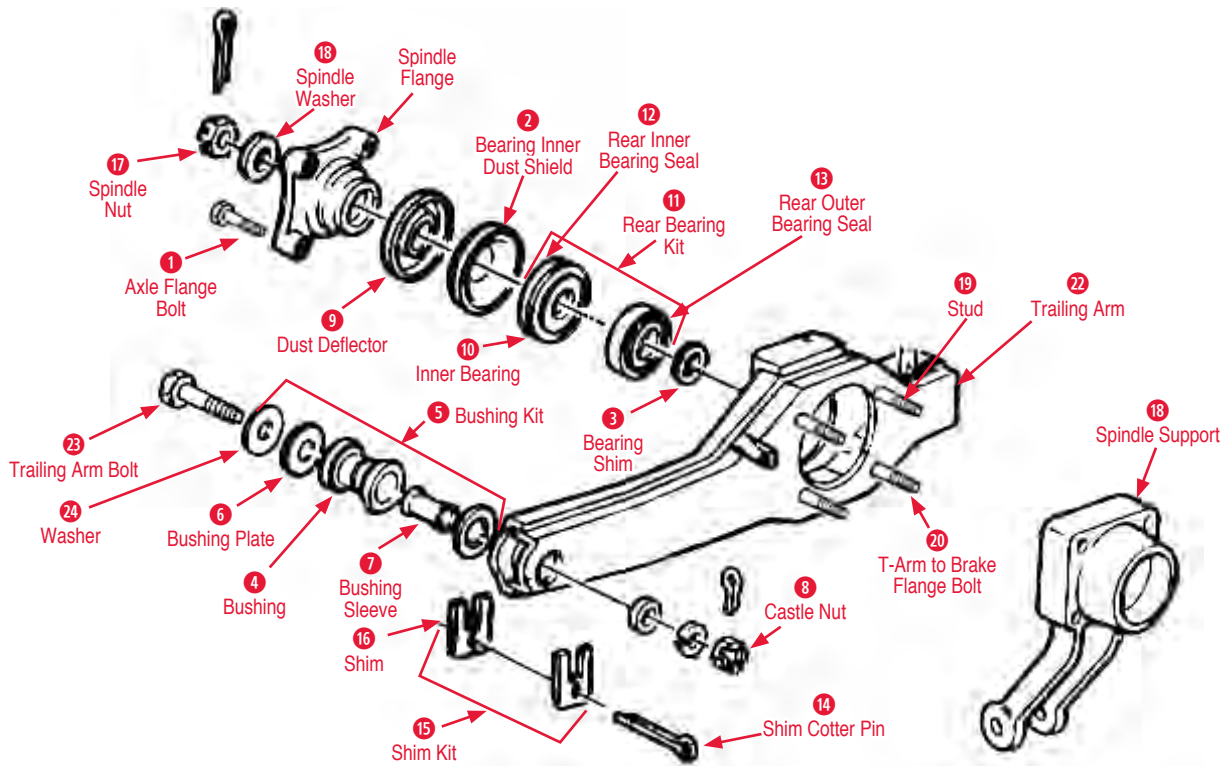

Trailing Arm

1 Axle Flange Bolt

170197	63-80	Rear Axle Flange Bolt Set.....	$10.00
170203	63-82	1/2 Shaft-Spindle Flange Bolt Set (4 Pcs) (Correct)	$10.00

9 Dust Deflector

440130	63-82	Rear Spindle Flange Dust Deflector	$4.00