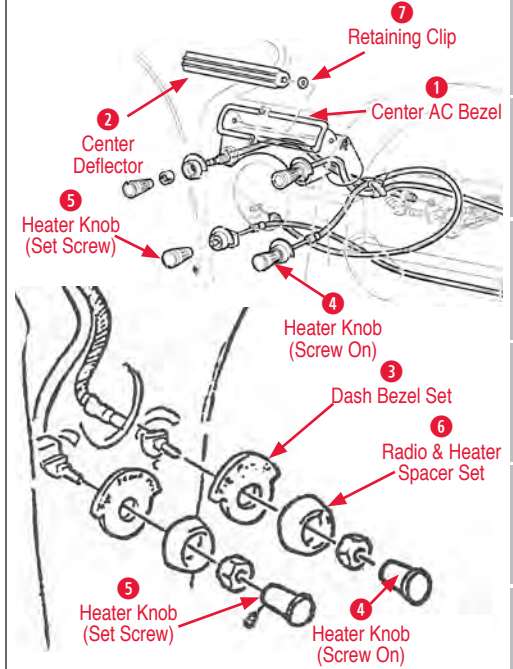

Heat & AC Controls

- 1 Center AC Bezel**
110176 63-67 Center A/C Outlet Bezel\$125.00
- 2 Center Deflector**
110179 63-67 Center Dash Duct Deflector\$125.00
- 3 Dash Bezel Set (4 piece, Non-AC)**
110051 63 4 Piece Dash Bezel Set (non AC)..\$80.00
110054 64 4 Piece Dash Bezel Set (non AC)..\$12.00
110058 65-67 4 Piece Dash Bezel Set (non AC)..\$13.00
- 3 Dash Bezel Set (6 piece, with AC)**
110052 63 6 Piece Dash Bezel Set (with AC)\$254.00
110055 64 6 Piece Dash Bezel Set (with AC) . \$18.00
110059 65-67 6 Piece Dash Bezel Set (with AC) . \$15.50
- 4 Heater Knob (Screw On)**
110085 63-64 Heater Knob (Screw on).....\$31.00
110144 65 Heater/Defroster/AC Knob\$22.00
110087 66 Heater/Defroster Knob (Screw on) \$22.00
110089 67 Heater/Defrost/AC Knob (screw on)\$22.00
- 5 Heater Knob (Set Screw)**
110143 63 Htr Fan & Radio Knob (set screw) . \$22.00
110084 63-64 Heater Fan Knob (set screw)\$22.00
110086 66 Heater Fan Knob (set screw)\$22.00
110088 67 Heater Fan Knob (set screw)\$22.00
- 6 Radio & Heater Spacer Set**
110056 64-65 Radio & Heater Spacer Set.....\$50.00
110057 66-67 Radio & Heater Spacer Set.....\$50.00
110158 66-67 Heater Knob Spacer (AC & non AC).....\$26.00
- 7 Retaining Clip**
250251 63-67 Center Dash Duct Retaining Clips (2)\$1.00