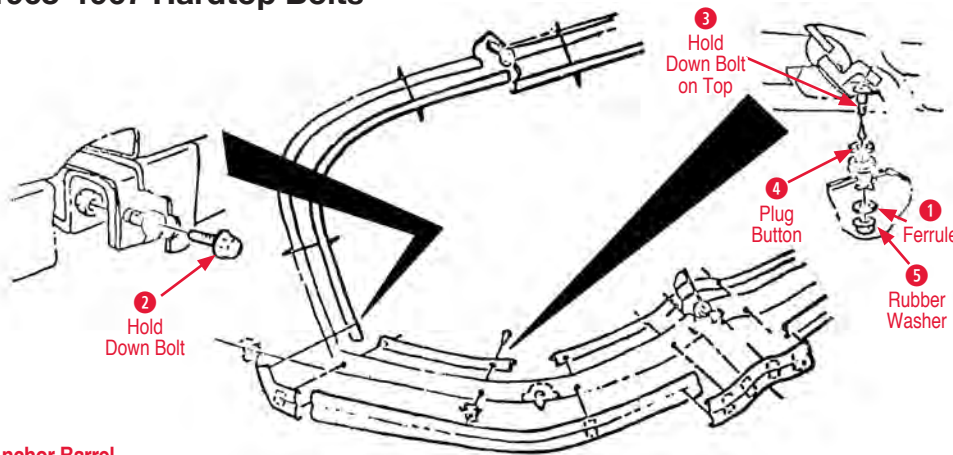

1963-1967 Hardtop Bolts

Anchor Barrel

170094 56-75 Hard Top Hold Down Anchor Barrel with Jam Nut Pair $5.00

Anchor Barrel Gasket

185025 56-75 Hard Top Hold Down Anchor Barrel Gasket Pair $2.00

1 Ferrule

230021 63-75 Hard Top Hold Down Ferrule in Deck Lid..... $6.00

2 Hold Down Bolt

230023 63-75 HardTop Side Bolt Set (8 pcs) $16.00

230013 56-75 HardTop Hold Down Bolt (Side)..... $6.00

3 Hold Down Bolt on Top

230029 63-75 HardTop Hold Down Bolts Rear (pr) $6.00

4 Plug Button

230022 63-75 HardTop Plug Button (pair) $3.00

Rear Window Screw & Nut

170966 64-67 HardTop Rear Window Special 2 Hole Screw & Nut (pair) $15.00

Rear Window Wrench

170967 64-67 HardTop Rear Window Wrench for Special 2 Hole Screw $10.00

5 Rubber Washer

185048 56-75 Hard Top Bezel Rubber Washer (pr)$1.00

Spring Bolt Retainer

230012 63-67 HardTop Rear Spring Bolt Retainer (on hardtop) $13.00

Hard Top Headliner* (specify color, see pg. 105)

280217*63-64 Hardtop Headliner w/ Plastic Back$220.00

280848*65 Hardtop Headliner w/Plastic Back$210.00

280219*66-67 Hardtop Headliner w/ Plastic Back$220.00