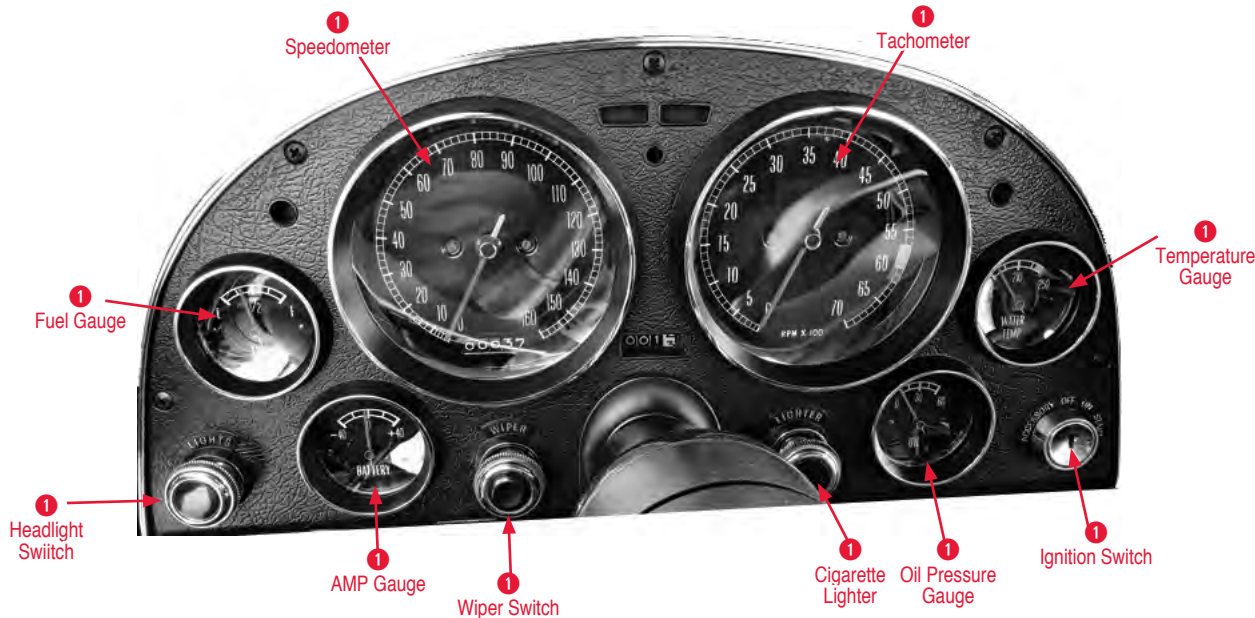

Gauges

1967 Shown

Frame
Suspension
Steering
Brakes
Engine
Transmission
Cooling Sys
Heat/AC
Fuel Sys
Exhaust
Electrical
Body
Interior
Misc.
Index
Order Form

Lenses

210007 63	Dash Small Gauge Lens Set (4 pcs).....	$27.00
210008 63	Dash Gauge Lens Set (7 pcs).....	$84.00
210021 63-67	Trip Odometer Lens.....	$15.00
210072 64-67	Small Gauge Lens.....	$8.00
210016 63	Speedometer/Tach Lens.....	$15.00
210017 64-67	Speedometer/Tach Lens.....	$11.00
210021 63-67	Trip Odometer Lens.....	$15.00
210150 63-67	Dash & OD Lens Gasket Set.....	$11.00
110203 63-67	Htr/AC Green Light Cover.....	$5.00

Speedometer/Odometer

Lenses

210016 63	Speedometer/Tach Lens.....	$15.00
210017 64-67	Speedometer/Tach Lens.....	$11.00
210021 63-67	Trip Odometer Lens.....	$15.00

Needles

210018 63-64	Speedometer/Tach Needle.....	$50.00
210019 65-67	Speedometer/Tach Needle.....	$21.00

Odometer

210166 53-67	Total Odometer Assembly.....	$55.00

Odometer Drive Gear

210013 53-77	Odometer Drive Gear.....	$12.00

Speedometer & Tachometer Assembly

210222 65-67	Rebuilt Speedo & Tach Assembly 6000 Redline (with exchange).....	$500.00

Speedometer Drive Gear

210128 61-81	Drive Gear-Blue (20 teeth).....	$9.00
210129 61-81	Drive Gear-Red (21 Teeth).....	$10.00
210130 61-81	Drive Gear-Green (22 teeth).....	$8.00
210133 63-81	Drive Gear-Natural (19 teeth).....	$9.00
210134 61-81	Drive Gear-Brown (18 teeth).....	$10.00
210135 61-81	Drive Gear-Yellow (24 teeth).....	$11.00
210162 53-77	Worm Gear (Metal 2nd Design).....	$13.00

Speedometer Parts

210157 64-77	Speedo Gear Sleeve Auto Trans (40-45 teeth).....	$84.00
210159 57-81	Speedo Seal On Transmission.....	$1.70
210160 64-88	Speedometer Seal.....	$3.00
210170 65-81	Speedometer Sleeve -Manual Transmission TH350.....	$24.00
210101 65-67	Speedometer Face.....	$32.00

Tachometer

210088 65-67	Tach Assembly 5500 RPM.....	$179.00
210089 65-67	Tach Assembly 6000 RPM.....	$179.00
210090 65-67	Tach Assembly 6500 RPM.....	$179.00

Tach Face

210175 65-67	Tach Face 5500 Lo Red Line (65-67 250,300 & 66 390 HP).....	$30.00
210176 65-67	Tach Face 6000 Mid Red Line (350,400 & 390).....	30.00
210177 65-67	Tach Face 6500 Hi Red Line (365,375,425,430,435 HP).....	$30.00

Other Gauges

AMP Gauge

210093 63	AMP Gauge.....	$87.00
210051 64	AMP Gauge.....	$87.00
210182 65-67	AMP Gauge (New).....	$87.00

Fuel Gauge

210103 63	Fuel Gauge.....	87.00
210054 64	Fuel Gauge.....	$80.00
210187 65-67	Fuel Gauge (New).....	$87.00

Oil Gauge

210147 63	60# Oil Gauge.....	$87.00
210148 63	80# Oil Gauge.....	$87.00
210107 64	80# Oil Gauge.....	$87.00
210183 65-67	80# Oil Gauge (New).....	$87.00
210184 65-67	60# Oil Gauge (New).....	$87.00

Temperature Gauge

210056 63	Temperature Gauge.....	$80.00
210057 64	Temperature Gauge.....	$80.00
210185 65	240 Degree Temp Gauge (New).....	$87.00
210186 66-67	250 Degree Temp Gauge (New).....	$87.00

Dash Warning Lenses