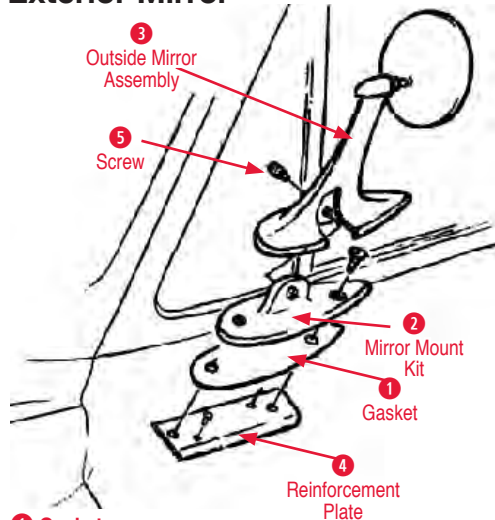

Exterior Mirror

- **1 Gasket**
  185100 53-67 Outside Mirror Rubber Gasket..... $2.00
  185303 53-67 Outside Mirror Paper Gasket..... $2.00
- **2 Mirror Mount Kit**
  320017 56-67 Outside Mirror Mount Kit..... $13.00
- **Large Base Mirror**
  320011 63 Bowtie Mirror for Large Base..... $42.00
  320012 63 Large Base Outside Mount Kit..... $10.00
- **3 Outside Mirror Assembly**
  320014 63-67 RH Bowtie Mirror w/Mount Kit..... $80.00
  320015 63-67 LH Bowtie Mirror w/Mount Kit..... $75.00
  320016 63-67 No Bowtie Mirror w/Snapping..... $80.00
- **4 Reinforcement Plate**
  320013 63E Large Base Mirror Reinforcement.. $12.00
  320018 63L-67 Outside Mirror Reinforcement..... $10.00
- **5 Screw**
  170334 53-79 Screw/Outside Mirror Socket
  (10-24 X 1/4 inch SHCS)..... $3.00