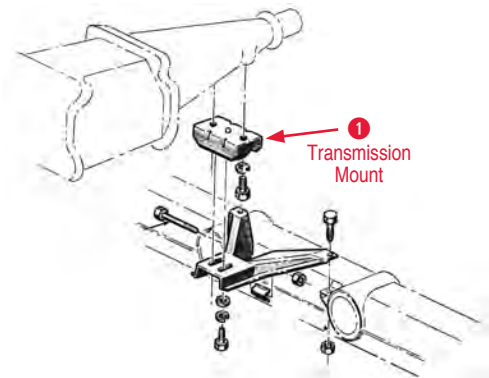

Transmission Mount

1 Transmission Mount

340186 63-82 Manual Transmission Mount.....$15.00

340187 64-77 Auto Transmission Mount $16.00

Transmission Mount Spacer

150127 65-82 Transmission Mount Spacer

(with side pipes).....$6.00

Transmission Mount Bracket Bolt Kit

170177 63-67 Mount Brkt to Frame Bolt Kit (7 pcs) $5.00

Transmission Rebuild Kit

340173 66-81 Standard Trans Kit Saginaw 3 & 4

Speed.....$185.00