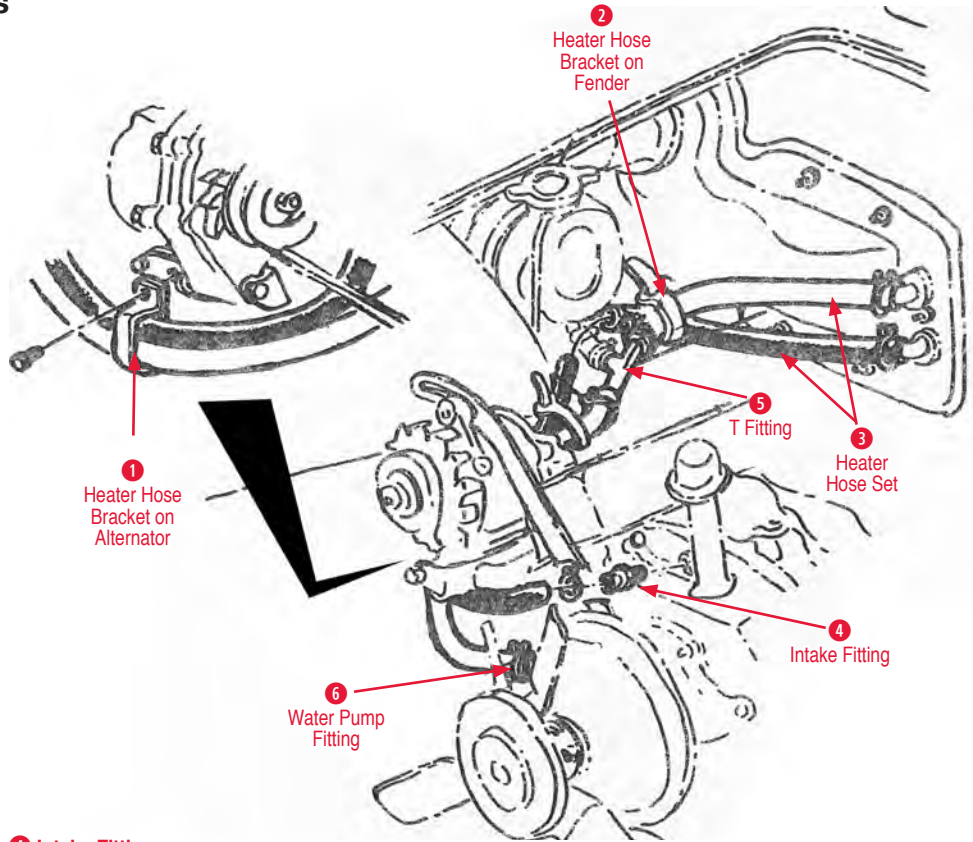

1963-1967 Non-AC Heater Hoses

Heater Control Valve

250135 63-68 Heater Control Valve $35.00

1 Heater Hose Bracket on Alternator

250033 63-65 Heater Hose Bracket on Alternator
Correct $14.00

Heater Hose Retainer on Compressor

250102 66-70 Htr Hose Retainer (427 with AC) ...$35.00

250154 64-76 Htr Hose Bracket (small block).....$24.00

2 Heater Hose Bracket on Fender

250034 63-80 Heater Hose Bracket for 2 Hoses $8.00

250103 63-67 RH Heater Hose Bracket Inner Fender
Small Block & Big Block with AC
2 Required $11.00

Heater Hose Pipe

250099 63-65 Heater Hose Pipe 327 with AC $25.00

3 Heater Hose Set

250003 59-79 Heater Ribbed Hose Kit No Logo ..$30.00

250272 63-67 Correct Hose Kit with Logo.....$51.00

Heater Hose Bracket Bolt

170751 63-67 RH Heater Hose Fender Bracket Bolt Set
RBW Head Marking.....$3.00

Heater Shut-Off Valve

250007 63-67 Heater Shut-Off Valve Clip.....$5.00

250006 63-67 Heater Shut Off Valve Bracket.....$13.00

Hose Clamps

145006 53-09 5/8 inch Hose Clamps (pair).....$3.00

145158 63-67 Cooling System Hose Clamp Kit (14 Pcs)
250/300HP.....$32.00

145320 53-10 3/4 inch Hose Clamps (pair).....$4.00

145159 63-67 Cooling System Hose Clamp Kit
(16 pcs) 327 with AC & with SHP ..$32.00

145162 65 Cooling System Hose Clamp Kit
(16 pcs) (396) $36.00

145163 66-67 427 Hose Clamp Kit (12 pcs) $29.00

145104 67 Upper Radiator Hose Clamp (pair) $18.00

4 Intake Fitting

250020 63-80 Heater Hose Fitting on Intake $8.00

250021 63-67 Intake Manifold Fitting High Perf 327$8.00

5 T Fitting

145011 63-67 Heater Hose T Fitting $12.00

Tie Strap

250036 63 Alum Heater Hose Tie Strap Set....$19.00

250141 65-67 5 inch Wire Tie Strap Black.....$3.00

250188 53-00 Tie Strap 14 inch Black.....$0.50

6 Water Pump Fitting

250026 63-67 327 Angled Top Water Pump Fitting with
High Performance.....$21.00

250026-C 63-67 327 Angled Top Water Pump Fitting with
High Performance (Correct) $25.00

250022 63-72 Water Pump Fitting without AC.....$10.00

250028 63-82 Water Pump Hose Fitting with AC . $10.00