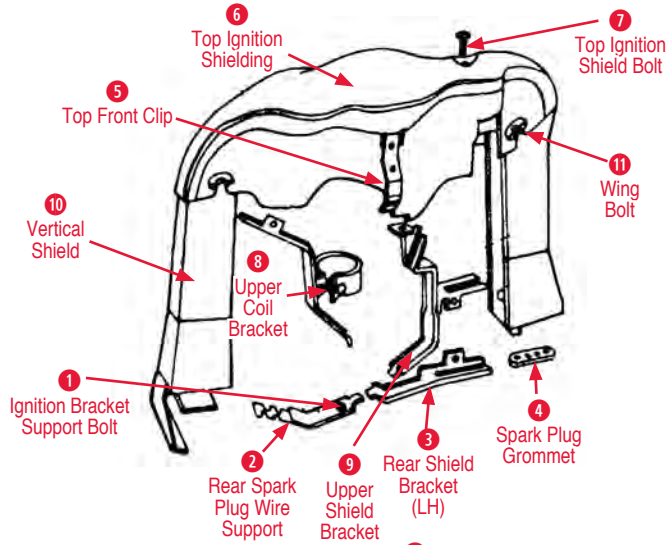

Top Ignition Shielding

Small Block

1 Ignition Bracket Support Bolt
170785 63-67 Ignition Bracket Support Bolts
(E Headmark) (6 pcs).....$5.00

J-Nut

170120 56-77 Vertical Ignition Shield J-Nut $1.00

2 Rear Spark Plug Wire Support

270046 65-74 RH Plug Wire Rear Lower Support 4 Hole
(2 Holes On Each Side).....$15.00

3 Rear Shield Bracket

270047 63-82 LH Rear Ignition Shield Bracket.....$12.00

4 Spark Plug Grommet

560029 56-74 Inline Plug Wire Grommet (4 Hole)
Stamped with correct #'s and letters.$2.50

5 Top Front Clip

270036 63-67 Top Rear Ground Clip except FI....$16.00
270041 63E Top Front Clip with Rivets (SB).....$11.00
270040 63L-64 Top Front Clip with Rivets (SB).....$11.00
270042 66-67 Top Front Clip with Rivets (SB).....$11.00

6 Top Ignition Shield

270029 63E Top Ignition Shield.....$215.00
270030 63L Top Ignition Shield.....$215.00
270031 64 Top Ignition Shield.....$215.00
270032 65 Top Ignition Shield.....$215.00
270033 66-67 Top Ignition Shield Small Block.....$215.00

7 Top Ignition Shield Bolt

170122 62-67 Top Ignition Shield Bolt.....$2.00

Top Ignition Shield Liner

270017 65-67 Big Block Top Ignition Shield Plastic
Liner.....$8.00

Top Ignition Shield Repair Kit

270039 63 Top Ignition Shield Repair Kit.....$21.00
270034 63-65 Top Ignition Shield Repair Kit.....$21.00
270057 65 Top Ignition Shield Repair Kit.....$21.00
270035 66-67 Top Ignition Shield Repair Kit.....$21.00

8 Upper Coil Bracket

270038 63-67 RH Upper Coil Bracket w/ Bolt 327 $21.00
170776 63-67 Coil Bracket Capacitor Screw
327/427.....$1.00

9 Upper Shield Bracket

270037 63-66 LH Upper Ign. Shield Bracket 327 . $25.00
270026 66-67 LH Upper Ign. Shield Bracket 327 . $20.00

10 Vertical Shield

270043 63 LH Vertical Ignition Shield with
Indent.....$45.00
270045 64-67 LH Vertical Ignition Shield
Small Block.....$45.00

270044 63-67 RH Vertical Ignition Shield.....$45.00

11 Wing Bolt

170121 56-82 Ignition Shield Wing Nut.....$1.50

Small Block Ignition Shield Kits

270122 63E Ignition Shield Kit 327 63 Early.....	$650.00
270123 63L Ignition Shield Kit 327 63 Late.....	$650.00
270124 64 Ignition Shield Kit 327.....	$650.00
270125 65 Ignition Shield Kit 327.....	$650.00
270126 66-67 Ignition Shield Kit 327.....	$650.00
Top Ignition Shield Bolt	1 1 1 1 1
Ignition Shield Wing Bolt	10 10 10 10 8
RH Upper Coil Bracket with Bolt	1 1 1 1 1
Vertical Ignition Shield J-Nut	1 1 1 1 1
Top Ignition Shield	1 1 1 1 1
LH Vertical Ignition Shield	1 1 1 1 1
RH Vertical Ignition Shield	1 1 1 1 1
RH Lower Ignition Shield	1 1 1 1 1
LH Rear Ignition Shield Bracket	1 1 1 1 1
Lower Ignition Shield Support Inner Right Front /Left Rear	2 2 2 1 2
Ignition Shield Support Lower Outer	4 4 4 2 4
Lower Ignition Shield Support Inner LH Front & RH Rear	2 2 2 1 2
LH Lower Rear Ignition Shield	1 1 1 1 1
RH Lower Rear Ignition Shield	1 1 1 1 1
LH Front Lower Ignition Shield	1 1 1 1 1
RH Front Lower Ignition Shield	1 1 1 1 1
LH Upper Ignition Shield Bracket	1 1 1 1 1
Ignition Shield -L- Bracket	1 1 1 1 2
RH Plug Wire Rear Lower Support	1 1 1 1 1
Plug Wire Clip On Oil Pan	2 2 2 2 2
Plug Wire Clip On Block	2 2 2 2 2
Inline Plug Wire Grommet (4 Hole)	4 3 4 4 4
Spark Plug Shield R.F. & L.R.	2 2 2 2 2
Spark Plug Heat Shield LF & RR	2 2 2 2 2

Big Block Ignition Shield Kits

270127 64-65 Lower Ignition Shield Set.....	$185.00
270128 65 Ignition Shield Set 396.....	$209.00
270129 66 Ignition shield Set Top 427.....	$209.00
270130 67 Ignition Shield Big Block Kit 427 1X4.....	$209.00
270131 67 Ignition Shield Set Top 427 3X2.....	$209.00
Ignition Shield Wing Bolt	5 6 5 6 8
Ignition Shield Top Cover	1 1 1 1 1
Ignition Shield Top Cover Lower Part	1 1 1 1 1
LH Ignition Shield Upper Bracket	1 1 1 1 1
RH Ignition Shield Upper Bracket	1 1 1 1 1
RLower Ignition Shield Support Inner Right Front /Left Rear	1 1 1 1 4
Ignition Shield Support Lower Outer	1 1 1 1 2
Lower Ignition Shield Support Inner LH Front & RH Rear	1 1 1 1 2
LH Lower Rear Ignition Shield	1 1 1 1 1
RH Lower Rear Ignition Shield	1 1 1 1 1
LH Front Lower Ignition Shield	1 1 1 1 1
Ignition Shield Top Grommet	1 1 1 1 1
Inline Plug Wire Square Grommet (4 Hole)	2 2 2 2 2

Lower Shield Sets

Includes Brackets and Nuts
270121 63-63 Lower Shield Set $145.00
270162 66-67 Lower Shield Set.....$160.00