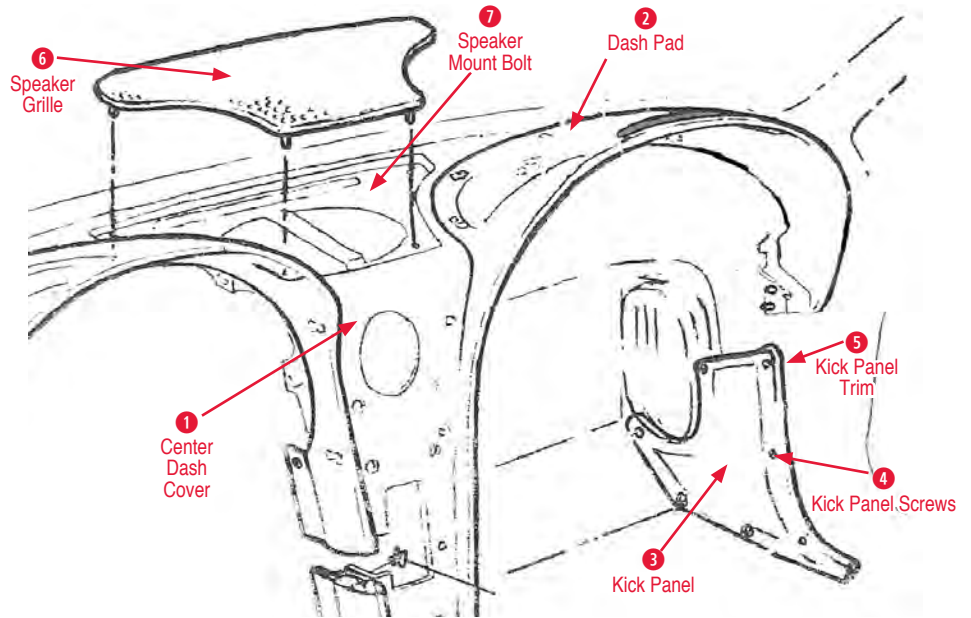

Dash Pads & Kick Panels

- **1 Center Dash Cover*** (specify color, see pg. 105)
  280239 63-64 Ctr Dash Cover Moulded - Black . $200.00
- **2 Dash Pad*** (specify color, please see pg. 105)
  280238*63-64 RH Dash Pad $600.00
  280237*63-64 LH Dash Pad $600.00
  280242*65-66 RH Dash Pad $600.00
  280241*65-67 LH Dash Pad $600.00
  280244*67 RH Dash Pad.....$600.00
- **Dash Skin*** (specify color, please see pg. 105)
  280948*63-64 RH Dash Skin $140.00
  280864*63-64 LH Dash Skin.....$140.00
  280949*65-67 LH Dash Skin.....$140.00
  280950*65-66 RH Dash Skin $140.00
  280951*67 RH Dash Skin $140.00
- **3 Kick Panel*** (specify color, please see pg. 105)
  280331*63-64 Kick Panels (pair).....$43.00
  280332*65-67 Kick Panels (pair).....$43.00
  280332C 65-67 Kick Panels (pair) with Carpet.....$70.00
  280777*67-77 LH Kick Panel $45.00
  280778*67-77 RH Kick Panel.....$45.00
  280846 63-67 Kick Panel w/Kenwood 4 in Speaker$170.00
- **4 Kick Panel Screws**
  170404 65-67 Kick Panel Screw Kit 12 Pcs..... $6.00
  170535 65-66 Original Kick Panel Screws.....$12.00
- **5 Kick Panel Trim**
  290196 63-64 Kick Panel Trim (pair).....$20.00

- 290197 65-67 Kick Panel Trim (pair).....$20.00
- **Sound Deadener**
  290027 63-67 Upper Dash Sound Deadener Set $58.00
- **6 Speaker Grille**
  330009 63-67 Speaker Grille $72.00
- **7 Speaker Mount Bolt**
  170741 63-67 Speaker Mount Bolt.....$2.00
- **Under Dash Brace Rod**
  110196 96-97 Under Dash Brace Rod (upper) $19.00
  110195 63-67 Under Dash Brace Rod (lower).....$19.00

Radio

- **1 Bezel**
  110081 63-67 Radio Bezel on Dash.....$18.00
- **Capacitor**
  250035 63 Capacitor on Parking Brake Switch & Brake Light Switch $20.00
  250224 64-67 Parking Brake Capacitor $25.00
  330157 63-64 Capacitor on Voltage Regulator $20.00
  330161 63-67 Ignition Coil Capacitor 327 (Exc Radio Delete).....$17.00
  330063 66-67 Radio Capacitor on Coil Bracket....$20.00
  330162 66-67 Capacitor on Coil Bracket 396/427 $20.00
  330163 65-67 Capacitor on Voltage Regulator $20.00
  250072 63 Blower Motor Capacitor $70.00
  330164 64-67 Capacitor on Heater Blower Motor $70.00
  330166 63-67 Capacitor on Amp Gauge.....$22.00
  330167 63-67 Capacitor on Dash Near Ignition Switch.....$20.00
  330054 66-67 Radio Capacitor All Big Block without Transistorized Ignition $20.00
  330055 64-67 Radio Capacitor At Brake Light Switch.....$40.00
  330063 66-67 Radio Capacitor On Coil Bracket 390 HP No Transistorized Ign After 10/65 ..$20.00
- **Ground Strap**
  330042 63 Radio Ground Strap Set.....$32.00
  330085 63-66 Ground Strap Set w/ Side Exhaust $32.00
  330158 64-66 Radio Ground Strap Set with Side Exhaust.....$32.00
  330159 67 Radio Ground Strap Set without Side Exhaust $32.00
  330171 67 Ground Strap Set w/ Side Exhaust $32.00
- **Ground Strap Bolt**
  170803 63-67 Ground Strap Bolts (14) RBW hdmk$5.00
- **2 Knob**
  330018 61-63 Radio Knob 2 req.....$22.00
  330035 64-65 Tone Knob & Spacer Pair $25.00
  330036 66-67 Tone Knob & Spacer Pair $25.00
  330037 64 Radio Knob with Set Screw.....$15.00
  330038 66 Radio Knob $25.00
  330039 67 Radio Knob $25.00
  330040 63-67 Radio Knob Washer Kit.....$1.25