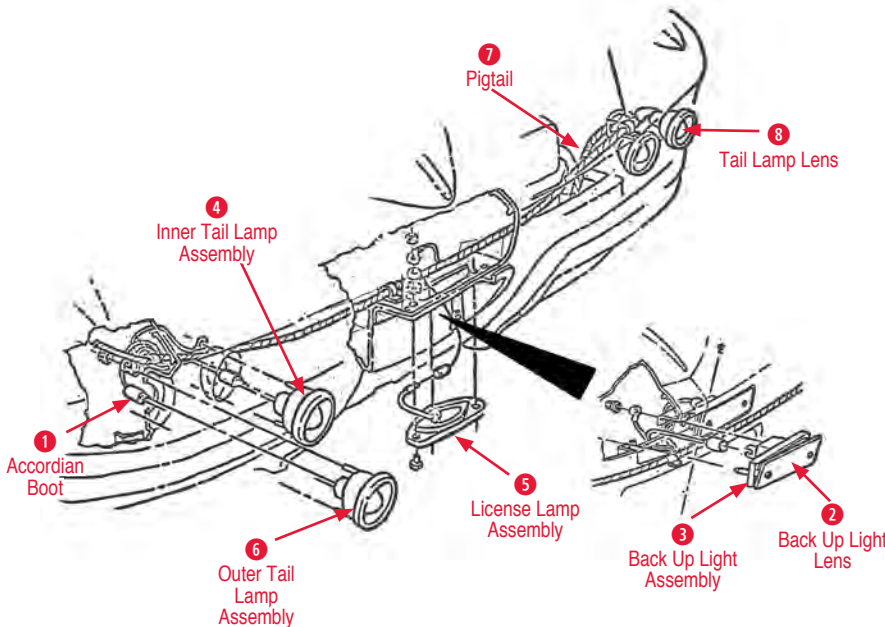

1. **1 Accordion Boot**
     310011 63-73 Accordion Boot for Tail, Brake or Back Up Lights.....$15.00
   - **2 Back Up Lens**
     310047 67 Back Up Light Lens (pair).....$65.00
   - **3 Back Up Light Assembly**
     310148 67 Back Up Light Assembly (pair).....$345.00
   - **4 Inner Tail Lamp Assembly**
     310040 63-67 RH Inner Tail Light Assembly.....$70.00
     310039 63-67 LH Inner Tail Light Assembly $70.00
   - **5 License Lamp Assembly**
     310119 63-67 License Light Assembly.....$109.00
     License Lamp Lens
     310035 61-67 License Light Lens with Gasket $17.00
   - **6 Outer Tail Lamp Assembly**
     310042 63-67 RH Outer Tail Light Assembly.....$70.00
     310041 63-67 LH Outer Tail Light Assembly $70.00
   - **7 Pigtail**
     310018 53-73 Tail Light Pigtail.....$14.00
     310128 63-73 Rear Backup Light Pigtail $14.00
3. **Set of 4 Tail Lamps**
     310043 63-67 Tail Lamp Assembly Set 4 pcs without Backup.....$240.00
   - **8 Tail Lamp Lens**
     310031 61-67 Red Tail Lamp Lens $13.00

LED Tail Lights

1. **LED Lights**
2. 310219 67 LED Backup Light Assembly $57.00
   - 310220 63-66 LED Backup Light Assembly Lens & circuit board.....$70.00
   - 310221 58-67 LED Tail Light Assembly Lens & circuit board $34.00