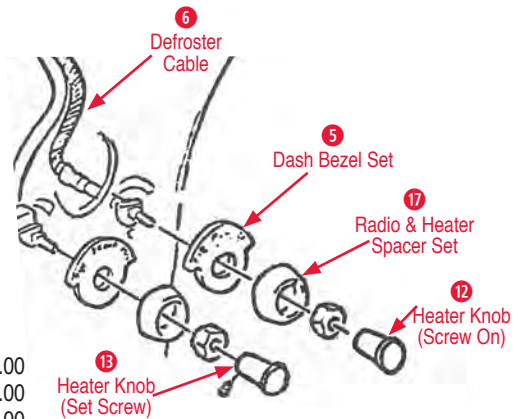

12 Heater Knob (Screw On)

13 Heater Knob (Set Screw)

- 110143 65 Heater Fan Knob (set screw).....$22.00
- 110084 63-64 Heater Fan Knob (set screw).....$22.00
- 110086 66 Heater Fan Knob (set screw).....$22.00
- 110088 67 Heater Fan Knob (set screw).....$22.00

17 Radio & Heater Spacer Set

- 110056 64-65 Radio & Heater Spacer Set.....$50.00
- 110057 66-67 Radio & Heater Spacer Set.....$50.00
- 110158 66-67 Heater Knob Spacer (AC & non AC).....$26.00

18 Radio Bezel

- 110081 63-67 Radio Bezel on Dash.....$18.00

19 Radio Knob Bezel Set

- 110053 63 Radio Bezel Set (2 piece).....$38.00

- 110085 63-64 Heater Knob (Screw on).....$31.00
- 110144 65 Heater/Defroster/AC Knob.....$22.00
- 110087 66 Heater/Defroster Knob (Screw on).....$22.00
- 110089 67 Heater/Defrost/AC Knob (screw on).....$22.00

Frame
Suspension
Steering
Brakes
Engine
Transmission
Cooling Sys
Heat/AC
Fuel Sys
Exhaust
Electrical
Body
Interior
Misc.
Index
Order Form