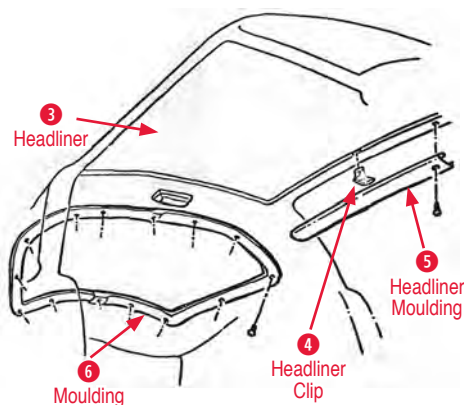

Headliner and Dome Light