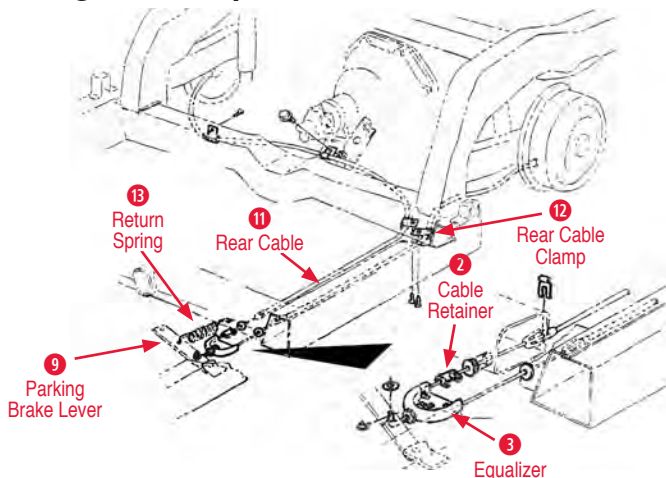

1963 Parking Brake Equalizer & Rear Cables