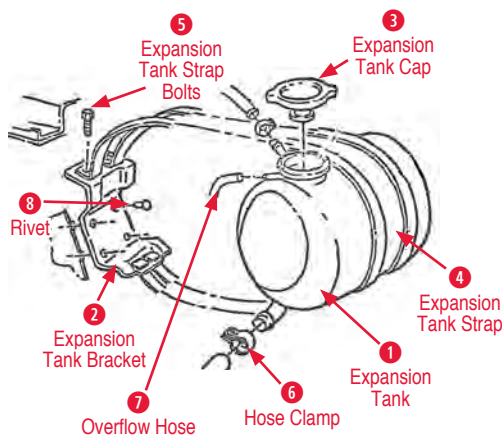

Expansion Tank

1964-1967 Shown

1 Expansion Tank

- 145264 63-67 Expansion Tank Non-Dated.....$170.00
- 145311 63-64 Expansion Tank Dated.....$200.00
- 145312 65-67 Expansion Tank Dated.....$200.00

2 Expansion Tank Bracket

- 145147 63 Exp Tank Retainer Plate & Rivet Kit$20.00
- 145146 63 Exp Tank Bracket Support on Inner Fender.....$70.00
- 145150 64-72 Expansion Tank Bracket on Inner Fender.....$12.00

3 Expansion Tank Cap / Radiator Cap

- 145120 61-65 Radiator Cap 307 13# w/ AC Logo On Early 61L-63 ALL & 65 w/ AC.....$30.00

- 145121 63-67 Radiator Cap 307 13# with AC Logo All Small Block Exc 64-67 with AC.$30.00
- 145602 60-67 Radiator Cap with Anode.....$25.00
- 145122 64-72 Radiator Cap All Small Block with AC 64-72.....$30.00
- 145123 66-72 Radiator Cap RC15 w/ BB Exp L88$30.00

Expansion Tank Decal

- 120091 63-72 Exp Tank Inspection Decal Green ... $2.00

4 Expansion Tank Strap

- 145145 63 Expansion Tank Strap Set.....$28.00
- 145255 64-72 Radiator Expansion Tank Straps pr$14.00

5 Expansion Tank Strap Bolts

- 145149 61-72 Expansion Tank Strap Bolt pair EL Headmark.....$4.00

Expansion Tank Tube Kit

- 145131 61-72 Aluminum Exp Tank Tube Kit.....$28.00

6 Hose Clamp

- 145142 63-72 Expansion Tank Overflow Hose Clamp Original Wittek (pair).....$20.00

7 Overflow Hose

- 145139 61-72 Hose/ExpTank Overflow Ribbed with Thin Wall.....$6.00
- 145140 63-72 Expansion Tank Overflow Hose $14.00

8 Rivets

- 145267 64-67 Rivets ExpTank to Inner Fender.....$1.00

Support Stud

- 145134 61-65 Exp Tank Support Stud to Intake Fuel Filter Bracket.....$7.00

Tie Straps

- 490171 65-67 Tie Strap Kit For Small Block Engine Compartment & Expansion Tank...$15.00