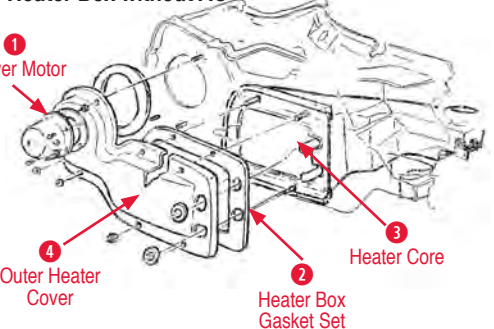

Heater Box without AC

Heater Blower Decals

120035 63 Heater Blower Inspection Decal $4.00

120036 64-67 Heater Blower Inspection Decal.....$4.00

2 Heater Box Gasket Set

185040 63-67 Heater Box Gasket Kit with AC.....$37.00

185035 63-67 Heater Box Gasket Kit without AC . $34.00

Heater Box Stud

170113 63-82 Heater Box to Firewall Stud w/o AC $6.00

3 Heater Core

250091 63-67 Heater Core w/ AC $130.00

250051 63-67 Heater Core without AC $130.00

Heater Core Strap

250055 63-67 Heater Core Strap Pair w/o AC.....$20.00

4 Outer Heater Cover

250132 63 Heater Box Outer Cover.....$333.00

250045 64-67 Heater Box Outer Cover w/o AC
Fiberglass $333.00

Heater Delete Panel