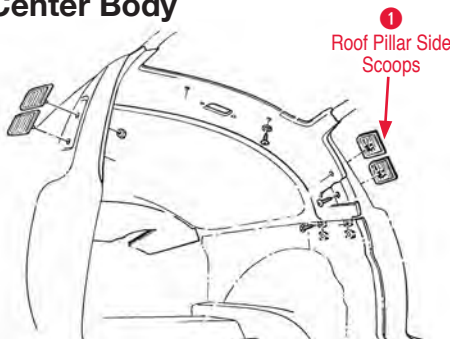

Center Body

Cowl to Hinge Pillar Bonding Strip

450345 63-67 LH Cowl to Hinge Pillar Bonding Strip

Press Molded.....\$60.00

450346 63-67 RH Cowl to Hinge Pillar Bonding Strip

Press Molded.....\$60.00

Door Lock Pillar Panel