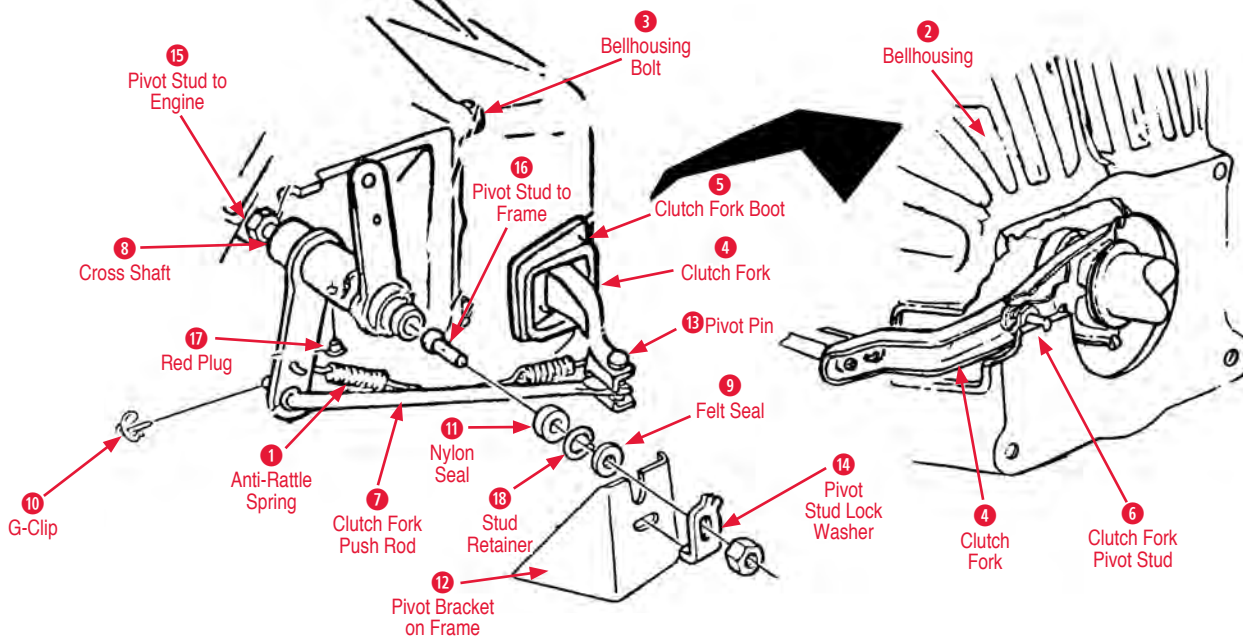

Clutch Control Shaft and Bellhousing

1 Anti-Rattle Springs 340150 63 Push Rod Anti-Rattle Spring .....$6.00 340055 56-81 Clutch Fork Rod Anti-Rattle Spring..$3.00 2 Bellhousing 340249 66-74 Big Block Bellhousing (11" clutch)$229.00 3 Bellhousing Bolt 170260 56-81 Man Trans to Bellhousing Bolts (4)..$7.00 170138 63-68 Bellhousing Bolt Set (M headmark) . $9.00 Bellhousing Cover 340171 63-66 10.5 in Housing Cvr (Squared Hole)$30.00 340174 66-74 11" Housing Cover (Round Hole)...$35.00 4 Clutch Fork 340162 63 Clutch Fork.....$102.00 340163 64-81 Clutch Fork.....$92.00 5 Clutch Fork Boot 340168 63-81 Clutch Fork Boot.....$11.00 6 Clutch Fork Pivot Stud 340167 55-81 Clutch Fork Pivot Stud in Bellhousing $10.00	7 Clutch Fork Push Rod 340091 63-65 Clutch Pedal Push Rod 327 .....$26.00 340152 64-66 Clutch Fork Push Rod Small Block $15.00 340154 65-81 Clutch Fork Push Rod (Big Block) . $15.00 8 Cross Shaft 340136 63-65 Clutch Cross Shaft Small Block .....$90.00 340137 65-81 Clutch Cross Shaft .....$90.00 9 Felt Seal 340139 63-81 Clutch Cross Shaft Felt Seal .....$5.00 10 G-Clip 340105 56-82 Shifter & Clutch Rod G-Clip .....$1.50 11 Nylon Seal 340140 63-81 Nylon Seal for Clutch Cross Shaft ...$2.00 12 Pivot Bracket on Frame 340132 63-77 Clutch Pivot Bracket on Frame .....$15.00 13 Pivot Pin 340158 56-81 Clutch Fork Pivot Pin $3.50	14 Pivot Stud Lock Washer 340134 63-81 Clutch Pivot Stud Lock Washer .....$3.00 15 Pivot Stud to Engine 340146 63-72 Clutch Pivot Stud to Engine.....$20.00 16 Pivot Stud to Frame 340133 63-71 Clutch Pivot Stud to Frame .....$8.00 17 Red Plug 340234 63-81 Clutch Cross Shaft Red Plug .....$1.50 18 Stud Retainer 340240 63-82 Clutch Cross Shaft Stud Retainer 1 inch (Spring Type C-Clip).....$3.00 Throw Out Bearing Retainer Spring 340153 56-81 Throw Out Bearing Retainer Spring (On Clutch Fork) $18.00