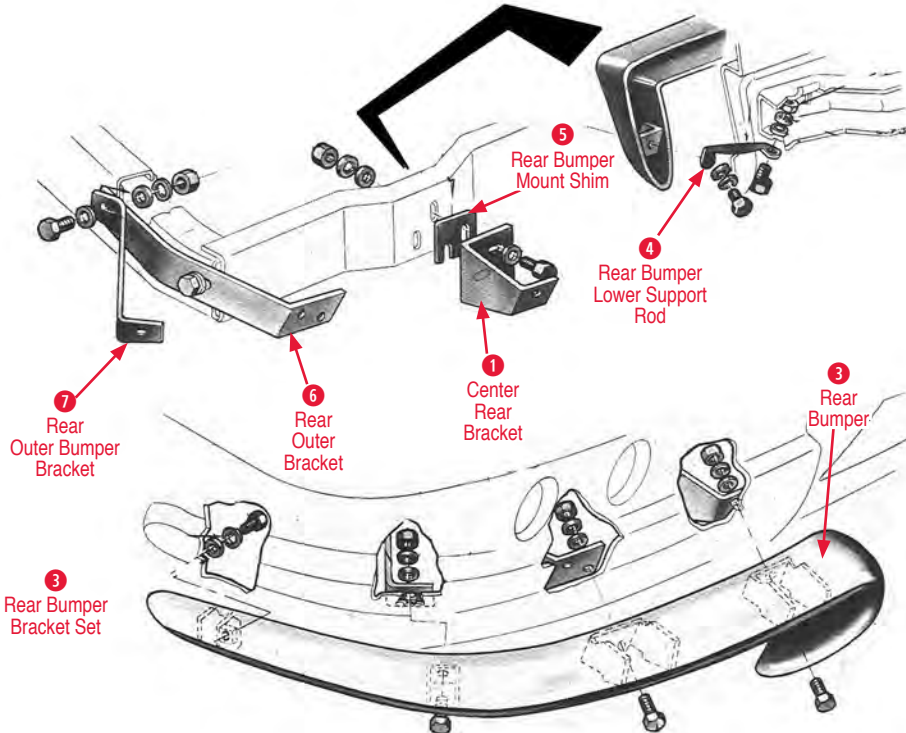

1963-1967 Front Bumper

Bumper Paint Saver Set
600334 63-67 Paint Saver Set (12 pcs).....$9.00

1 Center Bumper Bracket

- 600068 63 RH Center Bumper Bracket Thick . $48.00
- 600069 63 LH Center Bumper Bracket Thick..$48.00
- 600264 64 RH Center Bumper Bracket Thin...$42.00
- 600263 64 LH Center Bumper Bracket Thin....$42.00
- 600070 65-67 RH Center Bumper Bracket $42.00
- 600071 65-67 LH Center Bumper Bracket.....$42.00

2 Front & Rear License Bumper

- 600062 62-79 Front License Rubber Bumper $3.00

3 Front Bumper

- 600090 63-67 RH Front Bumper (imported).....$399.00
- 600091 63-67 LH Front Bumper (imported) $399.00
- 600058 63-67 RH Front Bumper (US made) $635.00
- 600059 63-67 LH Front Bumper (US made).....$635.00

4 Front Bumper Bolt

- 170224 63-67 Front Bumper Bolt Set /WB & M....$39.00

5 Front License Bar

- 600060 63-67 License Bar.....$40.00

Rubber Bumper

- 600062 62-79 Front License Rubber Bumper $3.00

6 Front License Bracket

- 600055 63-65 Front License Bracket.....$18.00
- 600061 66-67 Front License Bracket.....$18.00
- 600120 66-67 License Bracket Auto with AC.....$57.00

7 Front Lower Bracket

- 600074 63-67 RH Front Lower Bumper Bracket...$80.00
- 600075 63-67 LH Front Lower Bumper Bracket ...$80.00

8 Front Outer Bracket

- 600072 63 RH Front Outer Bracket (thick).....$36.00
- 600073 63 LH Front Outer Bracket (thick) $36.00
- 600266 64-67 RH Front Outer Bracket (thin) $26.00
- 600265 64-67 LH Front Outer Bracket (thin).....$26.00

1963-1967 Rear Bumper

1 Center Rear Bracket

- 600290 63-67 RH Center Rear Bumper Bracket..$20.00
- 600289 63-67 LH Center Rear Bumper Bracket...$20.00

2 Rear Bumper