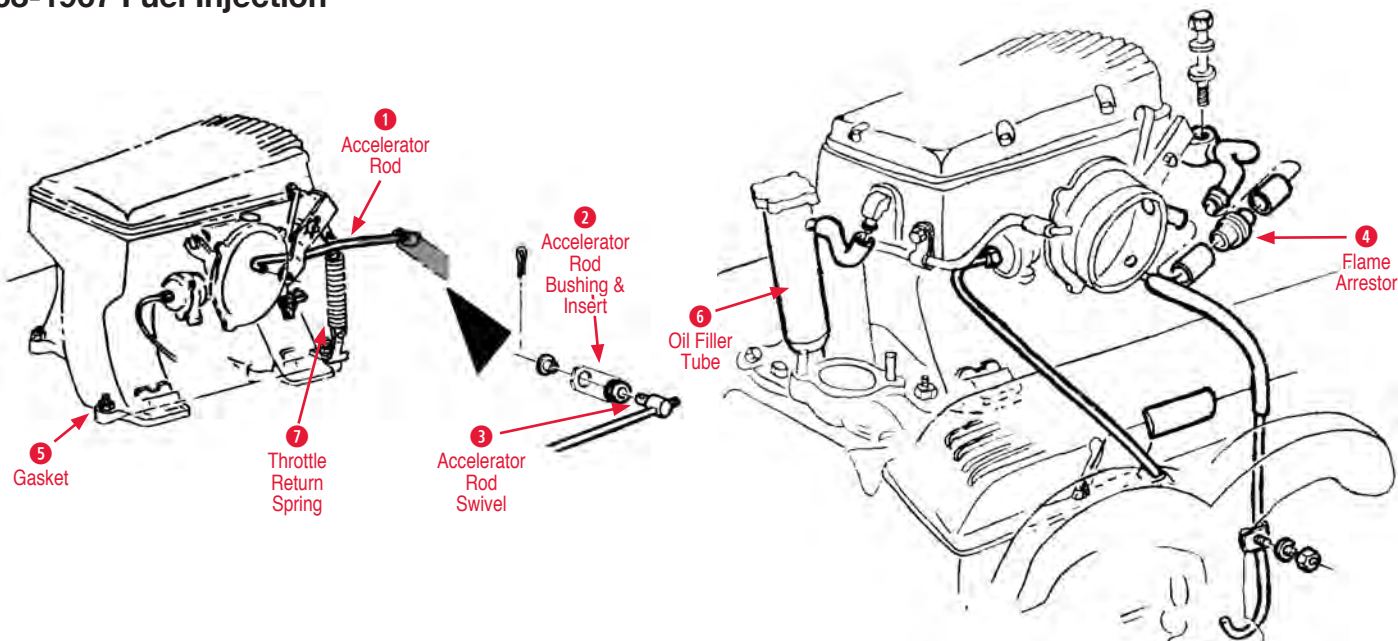

1963-1967 Fuel Injection

- **1 Accelerator Rod**
  410057 63-65 Accelerator Rod w/ Fuel Injection .. $29.00
- **2 Accelerator Rod Bushing & Insert**
  410051 53-82 Accelerator Rod Bushing & Insert.... $8.00
- **3 Accelerator Rod Swivel**
  410052 56-67 Accelerator Rod Swivel Kit..... $8.00
- **Adapter Vent Tube**
  140102 63-65 Fuel Meter To Air Meter Chrome Adapter Vent Tube with Fuel Injection..... $42.00
- **Air Cleaner**
  100041 63-64 Moulded Rubber FI Air Cleaner $97.00
- **Air Cleaner Hose Clamp**
  100110 63-65 Air Cleaner Hose Clamps (correct) $51.00
- **Air Cleaner Foam Element**
  100130 63-67 FI Air Cleaner Foam (correct) $33.00
- **4 Flame Arrestor**
  100040 64-69 LH Flame Arrestor (FI)..... $30.00
- **Fuel Line**
  410179 63-65 Fuel Line Pump To Fuel Injection with GF90 Set with 4 Chrome Fittings... $89.00
- **Fuel Pump Drive Cable**
  410271 57-65 Fuel Pump Drive Cable $26.00
  410065 57-65 Fuel Pump Drive Cable $26.00
  410313 57-65 Fuel Pump Drive Cable 6-5/16 in... $26.00
  410032 57-65 Fuel Pump Drive Cable & Housing $75.00
- **5 Gasket**
  185330 63-65 FI Plenum to Intake Gasket Set..... $20.00

- **6 Oil Filler Tube**
  140021 63 Chrome FI Oil Filler Tube $29.00
- **7 Throttle Return Spring**
  410056 63-65 Throttle Return Spring FI..... $10.00
- **Vacuum Advance Line**
  410015 63 FI Chrome Advance Line $21.00
  410363 63 Vacuum Advance Line 360 FI..... $20.00

Frame
Suspension
Steering
Brakes
Engine
Transmission
Cooling Sys
Heat/AC
Fuel Sys
Exhaust
Electrical
Body
Interior
Misc.
Index
Order Form