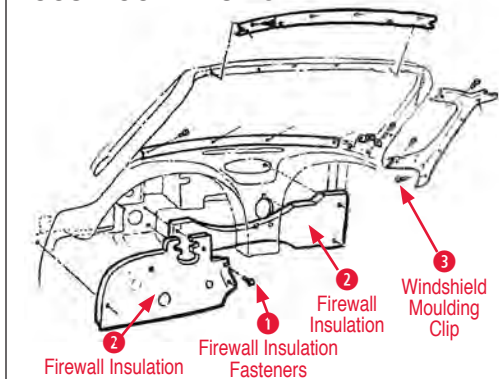

1963-1967 Firewall

1 Firewall Insulation Fasteners

290026 63-67 Firewall Insulation Rubber Plug Fastener $1.50

2 Firewall Insulation Set

290022 63E Insulation Set with Fasteners $219.00
290023 63L Insulation Set with Fasteners.....$219.00
290024 65-66 Insulation Set with Fasteners.....$219.00
290025 67 Insulation Set with Retainers.....$219.00

Heater Delete Firewall Insulation

290725 63-64 Heater Delete Section only.....$80.00
290724 65-67 Heater Delete Section only.....$40.00

3 Windshield Moulding Clip

290167 63-67 Lower Inside Moulding Clips (4 Pcs)$45.00

Frame
Suspension
Steering
Brakes
Engine
Transmission
Cooling Sys
Heat/AC
Fuel Sys
Exhaust
Electrical
Body
Interior
Misc.
Index
Order Form