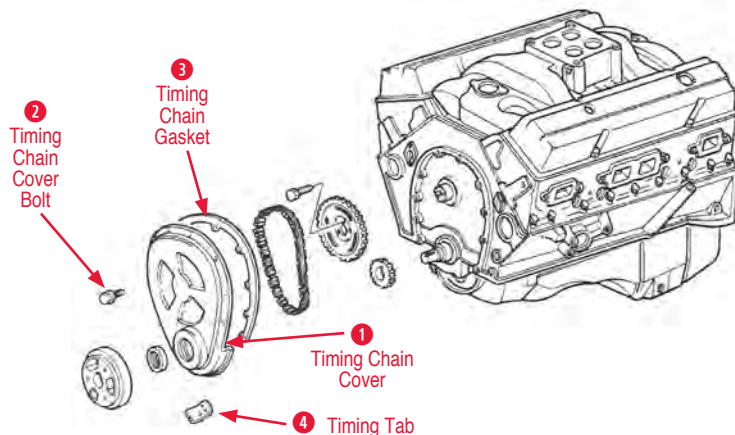

Timing Chain

1 Timing Chain Cover

- 140151 55-67 Timing Chain Cover Exc High Performance (w/o 8 in Balancer) ...$68.00
- 140152 62-65 Timing Chain Cover Small Block High Performance $68.00
- 140150 65-74 Big Block Timing Chain Cover $40.00
- 140153 66-69 Small Block Timing Chain Cover (High Performance) with Tab $68.00

2 Timing Chain Cover Bolt

- 170028 56-82 Timing Cover Bolt Kit (L Headmark) $7.50

3 Timing Chain Cover Gasket

- 185017 56-82 SB Timing Cover Gasket Set.....$38.00
- 185018 65-74 Timing Cover Gasket Big Block $41.00

4 Timing Tab

- 140148 63-65 Timing Tab - 327/350 (High Perf) ..$18.00
- 140147 56-67 Timing Tab 327 Except High Performance Except 8 in Balancer $18.00
- 140149 65-69 Timing Tab - Big Block $18.00

Frame
Suspension
Steering
Brakes
Engine
Transmission
Cooling Sys
Heat/AC
Fuel Sys
Exhaust
Electrical
Body
Interior
Misc.
Index
Order Form