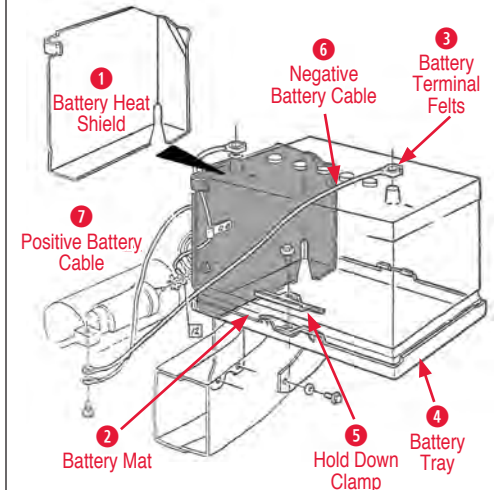

1963-1966 Non-AC Battery

- **1 Battery Hold Down**
  300013 63-66 Battery Hold Down & Shield without AC.....$23.00
- **2 Battery Mat**
  300104 53-10 Battery Mat - Neutralizes Acid.....$12.00
- **Battery Tar Topper**
  300076 55-67 Battery Tar Topper w/ Side Panel..$27.00
  300075 55-67 Battery Tar Topper w/o Side Panel$21.00
- **3 Battery Terminal Felts**
  300002 53-69 Battery Terminal Felt Seal.....$1.00
- **4 Battery Tray**
  300012 63-65 Battery Tray without AC $54.00
  300067 66 Battery Tray without AC $57.00
  300011 63-66 Battery Tray Kit without AC $80.00
- **5 Heat Shield Cable Clamp**
  300014 63-66 Battery Cable to Heat Shield Clamp $1.50
- **6 Hold Down Bolt Kit**
  300015 63-66 Battery Hold Down Bolt Set.....$10.00
- **7 Hold Down Spacers**
  300007 56-66 Battery Hold Down Spacers (4 pcs) $4.00
- **8 Negative Battery Cable**
  300050 62-67 Negative Cable 327 without AC.....$50.00

- **9 Positive Battery Cable**
  300054 63-65 Positive Battery Cable without AC . $50.00
  300051 66-67 Positive Battery Cable--327 without AC.....$50.00
  300052 66-67 Positive Battery Cable 427 without AC.....$50.00

- **Tray Mount Bolt**
  170226 63-67 Battery Tray Mount Bolt Kit w/o AC . $5.00

Battery Cable Kits		
300027	63-65	Small Block Spring Ring Battery Cable Kit without AC.....$100.00
300030	64-65	Spring Ring Battery Cable Kit (2 pcs) Small Block with AC.....$100.00
300032	66-67	Battery Cable Kit 327 w/o AC.$100.00
300033	66-67	Spring Ring Battery Cable Big Block without AC.....$100.00
300031	66-67	Spring Ring battery Cable Pair All with AC & 65 396.....$100.00

1967 Non-AC Battery