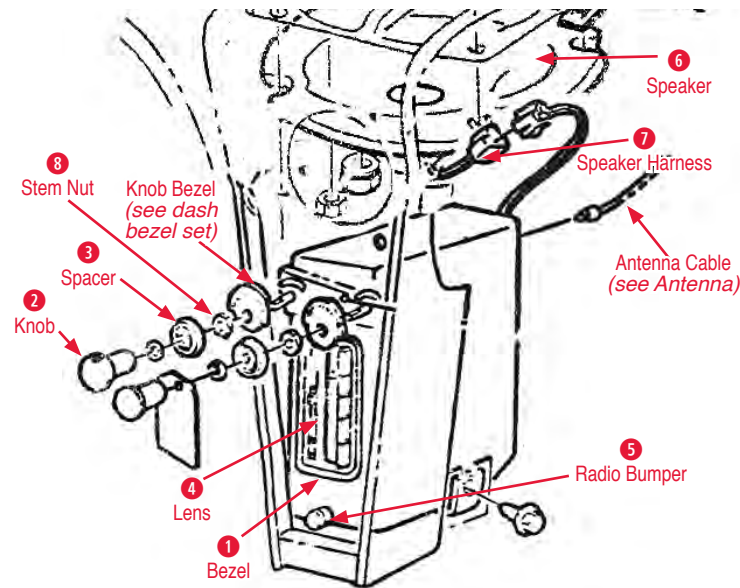

- **3 Knob & Spacer Sets**
  330104 63 Radio Knob & Spacer Kit.....$47.00
  330105 64 Radio Knob & Spacer Kit.....$43.00
  330109 65 Radio Knob & Spacer Kit.....$47.00
  330110 66 Radio Knob & Spacer Kit.....$65.00
  330111 67 Radio Knob & Spacer Kit.....$65.00
- **4 Lens**
  330029 63 Wonderbar Radio Lens $28.00
  330030 63-64 AM/FM Radio Lens.....$28.00
  330031 65 AM/FM Radio Lens $28.00
  330032 66-67 AM/FM Radio Lens $28.00
  330033 63-67 AM/FM Selector Bar $23.00
- **Radio**
  330215 63-67 KH 100 Watt Stereo/Cassette $290.00
  330205 63-67 Radio Model LI w/knobs.....$450.00
  330102 63-67 200W Stereo with USB.....$330.00
  330277 63-64 AM-FM Stereo Radio.....$625.00
  330278 65 AM-FM Stereo Radio.....$600.00
  330279 66 AM-FM Stereo Radio.....$625.00
  330280 67 AM-FM Stereo Radio.....$625.00
- **5 Radio Bumper**
  330282 63-67 Radio Bumper $1.00
- **Radio Face Kits**
  330114 63-64 Radio Face Kit $139.00
  330084 65 Radio Face Kit $139.00
  330115 66-67 Radio Face Kit $139.00
- **Sound Bar**
  330074 63-82 Space Saver Speaker Sound Bar $135.00
- **6 Speakers**
  330007 58-67 Radio Speaker with Coil $35.00
  330090 58-67 Dual Speaker Model SP-442 .....$50.00
  330091 58-67 Dual Speaker Hi-Grade Pioneer $90.00
  330275 58-82 Retro Speaker (6 x 9 inch) $76.00
- **7 Speaker Harness**
  330073 58-67 Radio Speaker Harness Set 58-67 (2 pieces) Connects to Radio & Speaker.....$12.00
- **8 Stem Nuts**
  330041 63-76 Radio Tuner & Vol Stem Nut Kit $2.50

Frame
Suspension
Steering
Brakes
Engine
Transmission
Cooling Sys
Heat/AC
Fuel Sys
Exhaust
Electrical
Body
Interior
Misc.
Index
Order Form