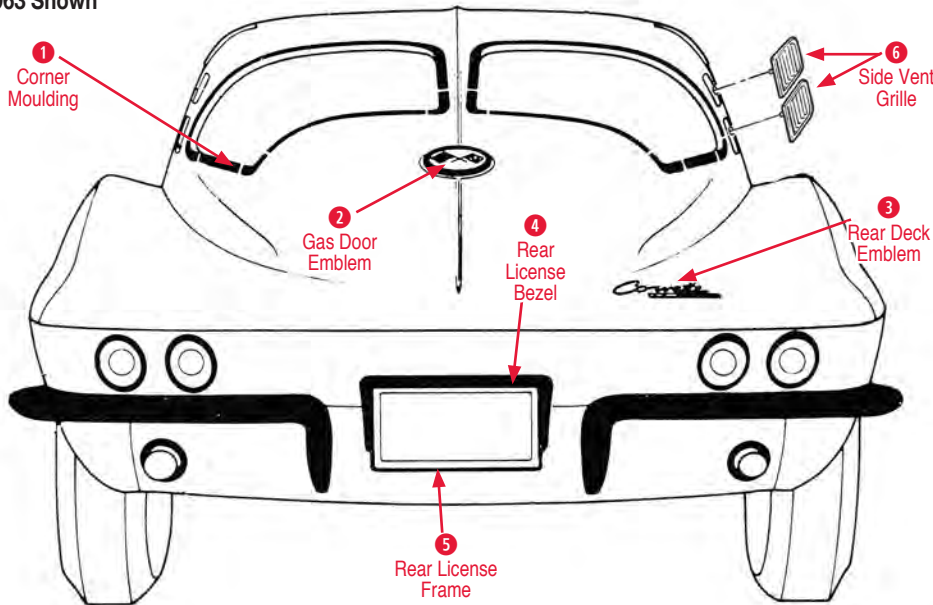

Rear Trim

1963 Shown

1 Corner Moulding	4 Rear License Bezel
160164 64-67 Coupe Rr Window Corner Moulding $40.00	160134 63-67 Rear License Bezel $99.00
2 Gas Door Emblem	5 Rear License Frame
165166 63E 63 Early Gas Door Emblem $46.00	160137 63-82 License Plate Frame Stainless Steel Correct $16.00
165167 63L 63 Late Gas Door Emblem.....$46.00	6 Side Vent Grille
165168 64 Gas Door Emblem.....$46.00	160093 64-65 LH Upper Side Vent Grille $80.00
165169 65 Gas Door Emblem.....$46.00	160094 64-65 RH Upper Side Vent Grille $80.00
165170 66 Gas Door Emblem.....$46.00	160095 64-65 LH Lower Side Vent Grille.....$80.00
165171 67 Gas Door Emblem Unpainted.....$70.00	160096 64-65 RH Lower Side Vent Grille $80.00
3 Rear Deck Emblem	Side Vent Grille Screw & Nut
165028 63-65 Rear Deck Emblem $50.00	170848 64-65 Side Vent Screw & Nut Kit.....$2.00