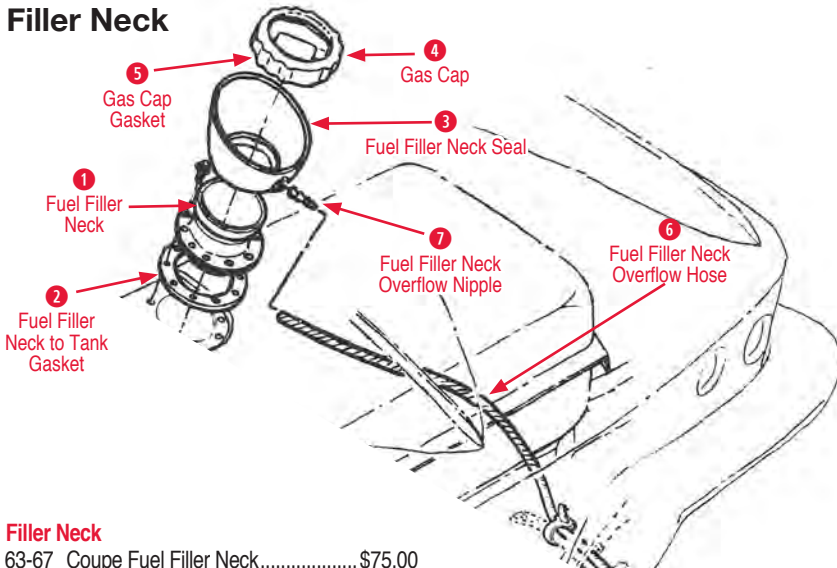

Fuel Filler Neck

1 Fuel Filler Neck

- 180092 63-67 Coupe Fuel Filler Neck.....$75.00
- 180093 63-74 Convertible Fuel Filler Neck.....$75.00

2 Fuel Filler Neck to Tank Cork Gasket

- 185021 63-74 Gas Filler Neck to Tank Cork Gasket$3.00

3 Fuel Filler Neck Seal

- 180010 63-67 Gas Neck Housing Rubber Boot....$25.00

4 Gas Cap

- 180080 63-69 Reproduction Gas Cap with Logo..$33.00
- 910109 63-69 Locking Gas Cap (w/Vent Hole).....$50.00

5 Gas Cap Gasket

- 180061 63-74 Locking Gas Cap Gasket (rubber) ... $2.00
- 180095 63-74 Gas Cap Gasket.....$3.00

6 Gas Neck Overflow Hose

- 180067 63-67 Gas Neck Overflow Hose Correct....$6.00
- 180015 63-82 Gas Neck Overflow Hose.....$9.00

7 Gas Neck Overflow Nipple

- 180016 63-82 Gas Neck Overflow Hose Nipple $4.00

Overflow Hose Reinforcement Spring

- 180029 63-74 Gas Overflow Hose Spring Reinforcement $7.00

Screw Set

- 170088 63-79 Gas Neck to Tank Screw Set (9 pcs).....$1.75