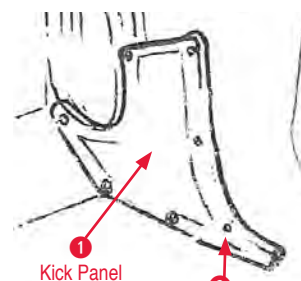

Kick Panels

Kick Panel

Kick Panel Screws

1 Kick Panels* (specify color, please see pg. 105)

- 280331*63-64 Kick Panels (pair).....$43.00
- 280332*65-67 Kick Panels (pair).....$43.00
- 280777*67-77 LH Kick Panel $45.00
- 280778*67-77 RH Kick Panel.....$45.00
- 280846 63-67 Kick Panel with Kenwood (4 inch) Speaker.....$170.00

2 Kick Panel Screws

- 170404 65-67 Kick Panel Screw Kit (12 pcs).....$6.00
- 170535 65-66 Original Kick Panel Screws $12.00

Kick Panel Trim

- 290196 63-64 Kick Panel Trim (pair).....$20.00
- 290197 65-67 Kick Panel Trim (pair).....$20.00

Interior Dye

Interior Dye

285003 53-09 Interior Dye Primer.....$20.00	285017-25 65-67 Bright Blue Interior Dye $20.00
285017-03 56-96 Black Interior Dye $20.00	285017-26 65-72 Green Interior Dye $20.00
285017-09 59-64 Red Interior Dye.....$20.00	285017-27 65-72 Red Interior Dye.....$20.00
285017-12 64-67 White Interior Dye.....$20.00	285017-28 66 Dark Blue Interior Dye $20.00
285017-13 63-64 Dark Blue Interior Dye $20.00	285017-29 67 Teal Blue Interior Dye.....$20.00
285017-14 63-64 Tan Interior Dye.....$20.00	285017-30 67 Tan Interior Dye $20.00
285017-15 64-66 Silver Interior Dye $20.00	
285017-22 65 Maroon Interior Dye.....$20.00	
285017-24 65-66 Tan Interior Dye.....$20.00	

Frame
Suspension
Steering
Brakes
Engine
Transmission
Cooling Sys
Heat/AC
Fuel Sys
Exhaust
Electrical
Body
Interior
Misc.
Index
Order Form