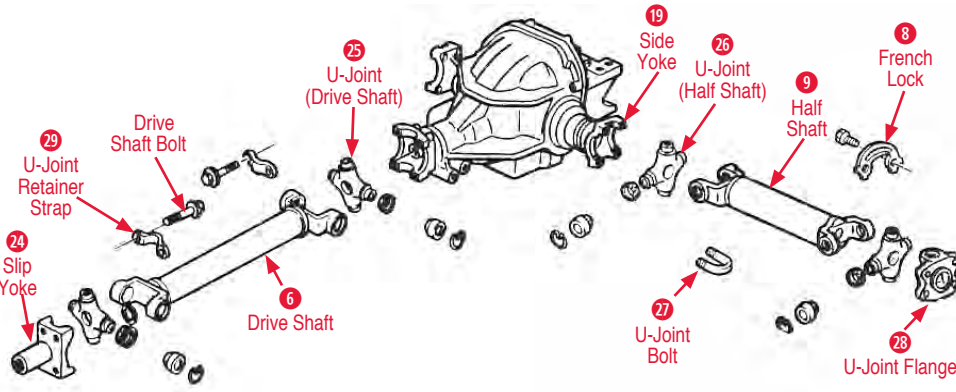

Driveshaft & Halfshaft

- **1 Clutch Pack**
  440335 64-80 Rear End Clutch Pack $162.00
- **Differential (Rebuilt) (includes Small Yoke)**
  440472 63-69 Rebuilt Rear End 3:55 (w/exch)...$929.00
  440638 63-67 Rebuilt Rear End 3:73 with Exchange (small yoke).....$929.00
  440639 63-67 Rebuilt Rear End 3:36 W/Exchange (Small Yoke) $929.00
  440601 65-79 Rebuilt Rear End 3:70 with Exchange (Big Yoke) $929.00
  440640 65-79 Rebuilt Rear End 3:70 with Exchange (Small Yoke) $929.00

- 440581 65-82 Half Shaft French Lock Set (4 pcs) Stainless Steel $12.00
- **9 Half Shaft**
  440182 63-73 Half Shaft 2-1/2 in w/U-Joint.....$160.00
  440625 63-74 Rebuilt Half Shaft.....$150.00
- **10 Pinion Crush Sleeve**
  440302 55-66E Pinion Crush Sleeve (short) $7.00
  440303 66L-79 Pinion Crush Sleeve.....$11.00
- **Pinion Flange Deflector**
  440332 54-79 Pinion Flange Deflector N.O.S.....$4.00
- **11 Pinion Front Bearing**
  440213 63-79 Pinion Front Bearing.....$30.00

- **Differential Complete Rebuild Kit**
  incl. crush sleeves, pinion nut, pinion seals, gasket, shims
  440366 63-79 Differential Rear End Rebuild Kit ..$135.00
  440367 63-79 Deluxe Rear End Rebuild Kit $175.00

- **Pinion Mount Bracket on Frame**
  440461 63-79 Pinion Mount Bracket on Frame $65.00
- **12 Pinion Nut**
  440759 63-79 Pinion Nut (7/8 - 16).....$9.00

- **2 Differential Cover**
  440211 63-77 Differential Cover Heavy Duty.....$150.00
- **3 Differential Cover Bolts**
  440390 63-79 Differential Cover Bolts & Washers$16.00
- **4 Differential Cover Gasket**
  185082 63-79 Differential Cover Gasket $5.00
- **5 Differential Vent**
  440214 65-82 Differential Vent $5.00

- **13 Pinion Seal**
  185085 63-79 Pinion Seal.....$7.00
- **Pinion Shim Kit**
  440391 63-79 Pinion Shim Kit .020 - .052 in.....$15.00
- **Pinion Yoke**
  340019 63-67 Pinion Yoke (Small).....$125.00

- **6 Drive Shaft**
  440206 63-74 2 in. Drive Shaft w/Correct U Jnts $158.00
- **7 Fill Plug**
  440300 56-64 Rear End Plug OEM.....15.00
  440329 65-79 Rear Axle Fill Plug $18.00
- **Fill Plug Gasket**
  185034 56-64 Fill Plug Copper Washer $3.00

- **14 Posi Cross Pin**
  440331 64-80 Posi Cross Pin $26.00
- **15 Posi Cross Pin Bolt**
  440330 64-80 Posi Cross Pin Bolt.....$19.00
- **16 Posi Tag**
  120429 63-64 Positraction Metal Tag.....$9.00
  120069 65 Positraction Red Tag (Plastic).....$9.00
  120070 66-72 Positraction Red Tag (Plastic).....$9.00

- **8 French Lock**
  440687 63-64 Half Shaft French Lock Set (4 Pcs)$18.00
  440689 65-82 Half Shaft French Lock Set (4 Pcs)$17.00

- **17 Ring & Pinion Set**
  440578 53-64 Ring & Pinion Set $285.00
  440579 53-64 Ring & Pinion Install Kit $175.00