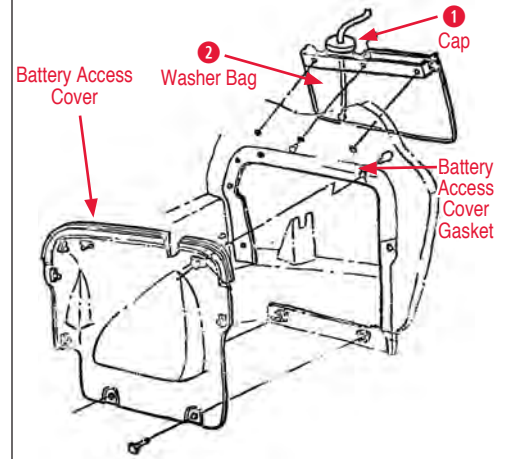

AC Washer Bag