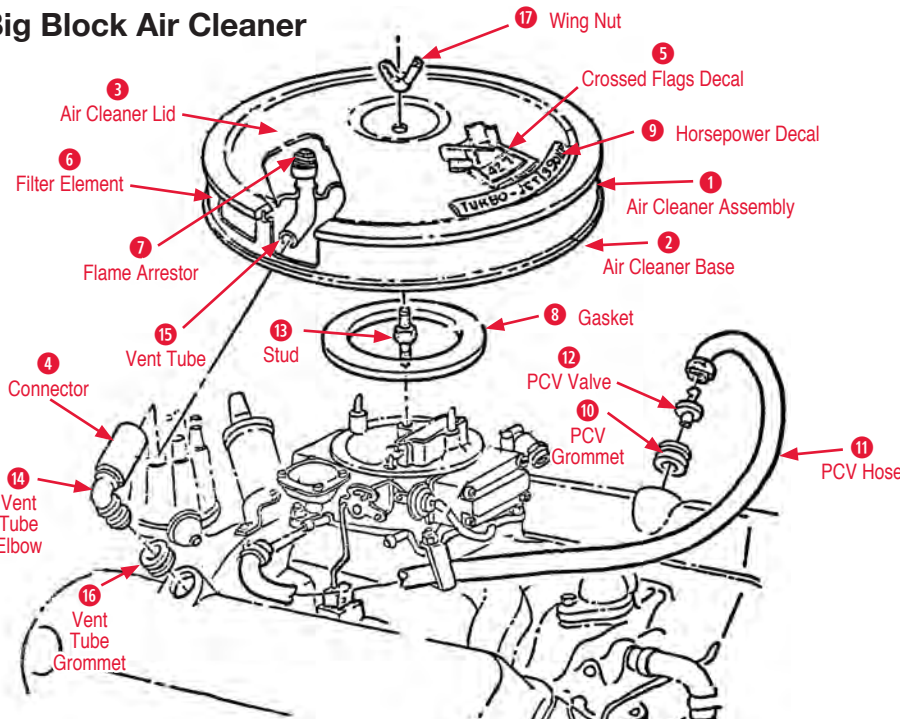

Big Block Air Cleaner

1 Air Cleaner Assembly & Filter Element

- 100050 65 Air Cleaner Assembly 396.....$165.00
- 100147 65-72 Air Cleaner Assy (BB, 1x4) $140.00

2 Air Cleaner Base

- 100106 66-67 Air Cleaner Base (Small Block).....$62.00
- 100094 65-72 Air Cleaner Base (65-67BB) $62.00

3 Air Cleaner Lid

- 100051 65 Air Cleaner Lid Black 396.....$78.00
- 100046 66-72 Air Cleaner Lid Chrome 1x4.....$75.00

4 Connector

- 100055 64-67 Straight Connector Hose Air Cleaner to Valve Cover 427/454 .....$4.00

5 Crossed Flags Decal

- 120390 65 Air Cleaner Decal 396 .....$4.00
- 120391 66-69 Air Cleaner Decal 427 .....$4.00

Decal Set

- 120007 65 Air Cleaner Decals 396/425 HP $5.00
- 120008 66-67 Air Cleaner Decal 427/425 HP $10.00
- 120009 66-69 Air Cleaner Decals 427/390 HP $10.00

6 Filter Element

- 100085 65-69 Filter Element (correct bias cut) $64.00
- 100054 65-69 Element with Correct Silk Screen Instructions.....$64.00
- 100048 65-72 Air Cleaner Filter Except 3x2.....$12.00

7 Flame Arrestor

- 100036 64-72 Air Cleaner Flame Arrestor Except Fuel Injection & 3x2.....$10.00

8 Gasket

- 100049 66-67 Holley Carb to Air Cleaner Gasket...$3.00
- 185004 64-81 Carb to Air Cleaner Holley & Q-Jet Gasket.....$5.00

9 Horsepower Decal

- 120400 66-70 Air Cleaner Decal (390 HP).....$4.00
- 120401 65-66 Air Cleaner Decal (425 HP).....$4.00

10 PCV Grommet

- 560004 65-74 PCV Grommet 427/454.....$6.00

11 PCV Hose

- 140078 66-72 PCV Hose (23 inch Cut To Length)$15.00

PCV Hose Bracket

- 140081 66-67 PCV Hose Bracket on Carb $16.00

12 PCV Valve

- 140076 66-69 PCV Valve 427 .....$7.00

PCV Valve Tag

- 120385 62-64 PCV Valve Tag 590 .....$4.00
- 120433 66-72 PCV Valve Tag 736 .....$3.00

13 Stud

- 170002 55-74 Air Cleaner Stud WCFB, AFB, Q-Jet$8.00
- 170005 64-72 Stud Holley Carb to Air Cleaner $6.00

Tonawanda Decal

- 120117 67-70 Tonawanda #1 Team Decal $5.00

14 Vent Elbow

- 100052 65-74 90 Degree Vent Elbow $15.00

15 Vent Tube

- 410372 65 Crankcase Vent Tube 396-425.....$29.00

16 Vent Tube Grommet

- 560002 65-74 Vent Tube Elbow Grommet In Valve Cover $3.00

17 Wing Nut

- 170746 63-82 Chrome Wing Nut (replacement) $4.00
- 170003 63-82 Chrome Wing Nut (Correct) $20.00