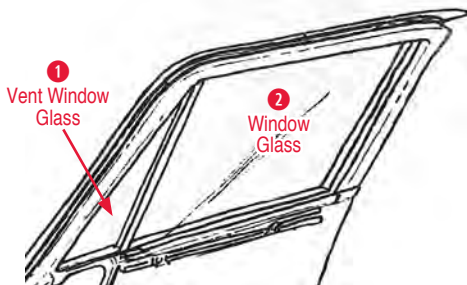

Glass

130089 64-67 Coupe Rear & Upper Window Channel Pair (Replacement).....$100.00

6 Window Channel Felts

130093 63-67 Coupe Inner Door Panel Felts (pr) . $50.00

1 Vent Window Glass

940046 63-67 Conv Vent Glass No Date $209.00
940047 63-67 Conv Vent Glass Dated.....$250.00
940048 63-67 Conv Vent Glass No Date $209.00
940049 63-67 Conv Vent Glass Dated.....$209.00
940042 63-67 Coupe Vent Glass No Date.....$210.00
940043 63-67 Coupe Vent Glass Dated $250.00
940044 63-67 Coupe Vent Glass No Date.....$210.00
940045 63-67 Coupe Vent Glass Dated $250.00

2 Window Glass

940020 63-67 Coupe Door Glass No Date Tinted$220.00
940021 63-67 Coupe Door Glass Dated Tinted..$250.00
940022 63-67 Coupe Door Glass No Date Clear$220.00
940023 63-67 Coupe Door Glass Dated Clear ...$260.00
940024 63-67 Conv Door Glass No Date Tinted $220.00
940025 63-67 Conv Door Glass Dated Tinted $250.00
940026 63-67 Conv Door Glass No Date Clear..$220.00
940027 63-67 Conv Door Glass Dated Clear $260.00

1963-1967 Access Panels