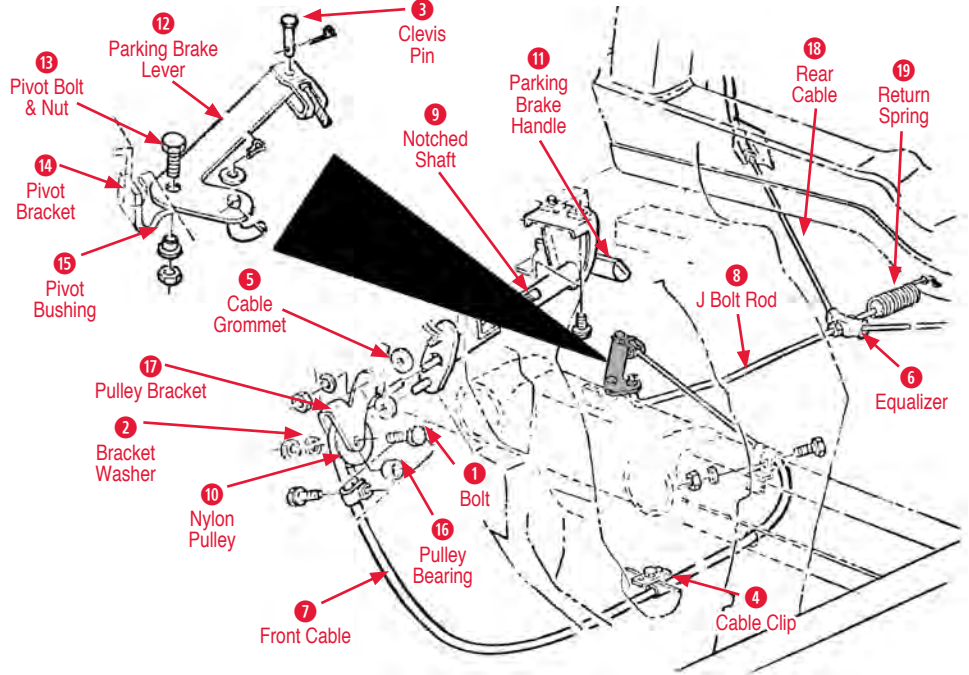

1964-1966 Parking Brake

- 1 Bolt**
500044 64-66 Pk Brake Pulley Bolt Kit (WB) \$2.00
- 2 Bracket Washer**
560017 64-66 Pk Brake Bracket Washer (pair) \$1.00
- 3 Clevis Pin**
500029 63-66 Clevis Pin with Cotter Pin \$2.00
500028 63-66 Clevis, Clevis Pin & Cotter Pin \$8.00
- 4 Cable Clip**
500269 63-66 Parking Brake Cable Clip (1/4 in.)... \$2.00
- Cable Clamp**
500356 64-67 Parking Brake Cable Clamp.....\$25.00
- 5 Cable Grommet**
560056 64-66 Cable Grommet at Firewall \$2.00
- Cable Retainer**
500265 63-65 Cable Retainer w/Rr Drum Brakes .. \$9.00
- 6 Equalizer**
500027 64-82 Parking Brake Front Equalizer \$6.00
- 7 Front Cable**
500020 64-66 Parking Brake Front Cable.....\$54.00
500040 64-66 Stud Plate Fastener for Parking Brake Cable to Floor Pan.....\$6.00
500378 64-66 Pk Brake Front Cable (Correct).....\$50.00
- 8 J Bolt Rod**
500023 64-66 J-Bolt Rod for Front Cable.....\$41.00
- Light Switch**
370041 63-66 Parking Brake Light Switch \$6.00
- 9 Notched Shaft**
500604 64-66 Notched Shaft for Parking Brake ...\$50.00
- 10 Nylon Pulley**
500042 64-66 Nylon Pulley for Front Cable \$15.00
- 11 Parking Brake Handle**
500014 64-66 Parking Brake Handle with Black Letters \$40.00
- Parking Brake Handle Spring**
500004 53-66 Spring & Pawl Kit.....\$13.00
- Parking Brake Kit**
500052 65-82 Parking Brake Kit - Stainless.....\$55.00