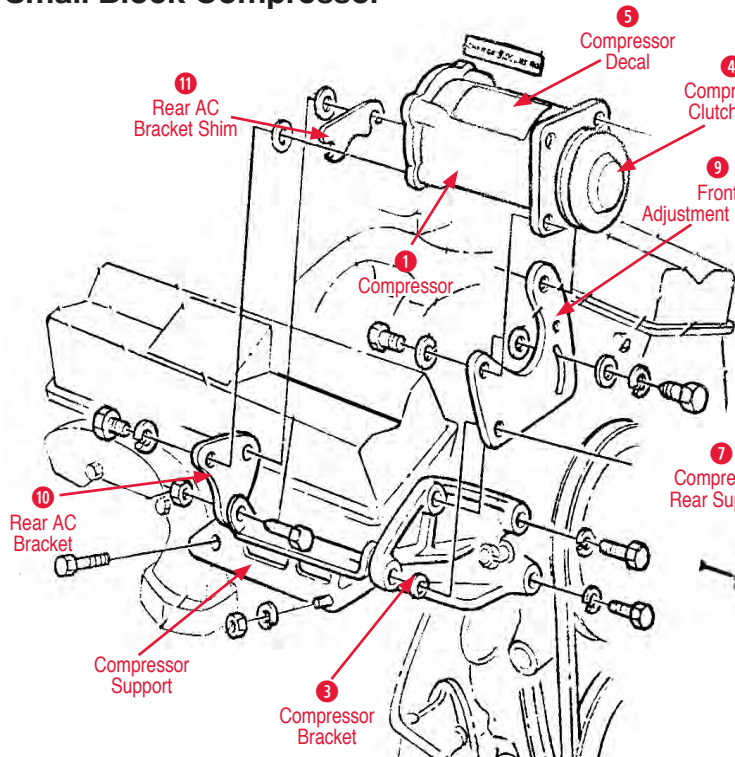

Small Block Compressor

Big Block Compressor

Bolt Kit

- 170597 64-79 AC Mount Bracket Bolt Kit (27 Pcs)$18.00
- 250286 66-67 AC Bracket Bolt Kit Big Block.....$20.00

1 Compressor

- 250270 58-82 Add-On Compressor BB or SB $215.00
- 250310 63-76 AC Compressor (A6 Style).....$425.00

2 Compressor Adjustment Bracket

- 250283 66-74 BB Compressor Adj Bracket & Bolts$42.00
- 250340 66-67 427 Front Bracket.....$42.00

3 Compressor Bracket

- 250011 63-67 BB Comp. Bracket Set (add-on) ..$105.00

4 Compressor Clutch Hub

- 250129 65-76E AC Compressor Bracket 327/350 $69.00

5 Compressor Decal

- 120217 63-65 AC Compressor Warning Decal.....$5.00

- 120218 64-65 Frigidaire AC Compressor Foil Decal$5.50

- 120219 66 Frigidaire Decal (Foil Plate).....$5.50

- 120220 67 Frigidaire AC Compressor Foil Decal$5.50

- 120318 66 Frigidaire Green Compressor Decal $5.50

- 120319 67 Frigidaire Red Compressor Decal ...$5.00

6 Compressor Front Support

- 250282 66-74 AC Compressor Front Support BB$95.00

Compressor Muffler

- 250205 63-64E Compressor Muffler & Fitting - 327$130.00

- 250206 64L-65 AC 327 Compressor Muffler & Fitting

- 64L-65.....$145.00

- 250207 66-67 Compressor Muffler & Fitting - 327$130.00

- 250208 66E Compressor Muffler & Fitting - 427$130.00

- 250209 66L-67 Compressor Muffler & Fitting - 427$130.00

Compressor Rear Mount Bracket

- 250100 66-67 Compressor Rear Mount Bracket

- Big Block.....$66.00

7 Compressor Rear Support

- 250110 66-74 BB Compressor Rear Support.....$86.00

- 250178 64-76 SB Compressor Rear Support.....$77.00

8 Compressor Support Rod

- 250101 66-67 Compressor Support Rod 427.....$50.00

9 Front Adjustment Bracket

- 440309 64-76 Frt Compressor Mounting Bracket. $50.00

- 250341 64-67 327 Front Compressor Brace.....$45.00

Heater Hose Retainer on Compressor

- 250102 66-70 Htr Hose Retainer (427 with AC) ...$35.00

- 250154 64-76 Htr Hose Bracket (small block).....$24.00

10 Rear AC Bracket

- 440311 63-76 SB Rear Compressor Bracket.....$16.00

11 Rear AC Bracket Shim

- 250177 64-76E Rear AC Bracket Shim.....$6.00

AC Compressor Stamp

- 120144 63-82 AC Compressor OK Final

- Test Stamp.....$36.00