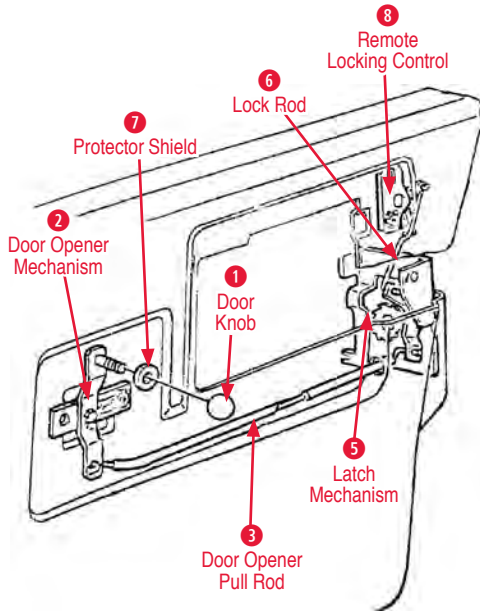

1963-1966 Lock Controls

- **1 Door Knob**
  290056 63 Door Knob - Black (pair) $8.00
  290058 64-77 Chrome Door Knob & Seat Knob...$15.00
- **2 Door Opener Mechanism**
  130127 63-67 LH Door Open Mechanism $17.00
  130128 63-67 RH Door Open Mechanism $17.00
  130130 63-67 Door Open Mechanism Springs Pair$5.00
  Door Opener Mechanism Screw Set
  170021 63-67 Door Opener Mech Screws (4 pcs) . $3.00
- **3 Door Opener Pull Rod**
  130133 63-67 Pull Rod for Door Opener Mech to Lock Assembly $10.00
  130134 63-67 Cloth Sleeve for Door Opener (pair) $9.00
- **4 Horizontal Lock Rod**
  130136 67 Horizontal Lock Rod in Door $10.00
- **5 Latch Mechanism**
  130912 63-66 Door Latch Mechanism (pair).....$160.00
  130035 63-66 Door Latch Mech Repair Kit.....$33.00
  130036 67 Door Latch Mech Repair Kit.....$35.00
  170323 56-77 Latch Screw Set (8 pcs) $6.00
- **6 Lock Rod**
  130135 63-67 Vertical Lock Rod (Knob to Mech) ... $7.00
  Lock Rod Retainer
  130137 56-82 Door Lock Rod Retainer (Flat) $0.50
- **7 Protector Shield**
  130040 60-67 Proctector Shield (2 Pcs).....$5.00
- **8 Remote Locking Control**
  130033 63-66 Door Remote Locking Control.....$29.00
  130034 67 Door Remote Locking Control.....$29.00
  130030 67 Remote Locking Control (no knob shaft).....$29.00