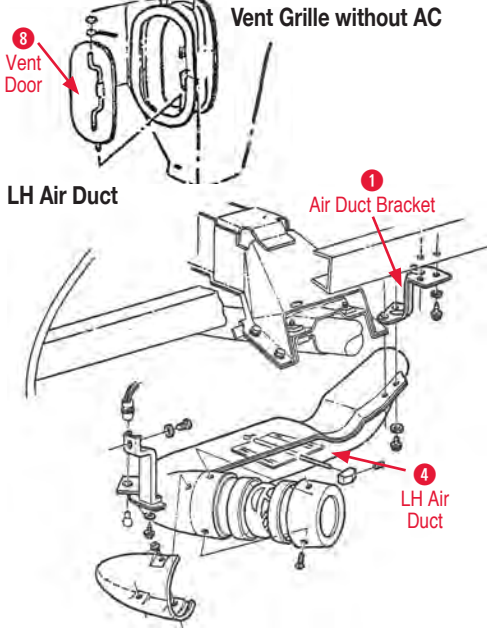

Heat & AC Controls

- 1 Center AC Bezel**
110176 63-67 Center A/C Outlet Bezel\$125.00
- 2 Center Deflector**
110179 63-67 Center Dash Duct Deflector\$125.00
- 3 Dash Bezel Set (4 piece, Non-AC)**
110051 63 4 Piece Dash Bezel Set (non AC)..\$80.00
110054 64 4 Piece Dash Bezel Set (non AC)..\$12.00
110058 65-67 4 Piece Dash Bezel Set (non AC)..\$13.00
- 3 Dash Bezel Set (6 piece, with AC)**
110052 63 6 Piece Dash Bezel Set (with AC)\$254.00
110055 64 6 Piece Dash Bezel Set (with AC) . \$18.00
110059 65-67 6 Piece Dash Bezel Set (with AC) . \$15.50
- 4 Heater Knob (Screw On)**
110085 63-64 Heater Knob (Screw on).....\$31.00
110144 65 Heater/Defroster/AC Knob\$22.00
110087 66 Heater/Defroster Knob (Screw on) \$22.00
110089 67 Heater/Defrost/AC Knob (screw on)\$22.00
- 5 Heater Knob (Set Screw)**
110143 63 Htr Fan & Radio Knob (set screw) . \$22.00
110084 63-64 Heater Fan Knob (set screw)\$22.00
110086 66 Heater Fan Knob (set screw)\$22.00
110088 67 Heater Fan Knob (set screw)\$22.00
- 6 Radio & Heater Spacer Set**
110056 64-65 Radio & Heater Spacer Set.....\$50.00
110057 66-67 Radio & Heater Spacer Set.....\$50.00
110158 66-67 Heater Knob Spacer (AC & non AC).....\$26.00
- 7 Retaining Clip**
250251 63-67 Center Dash Duct Retaining Clips (2)\$1.00