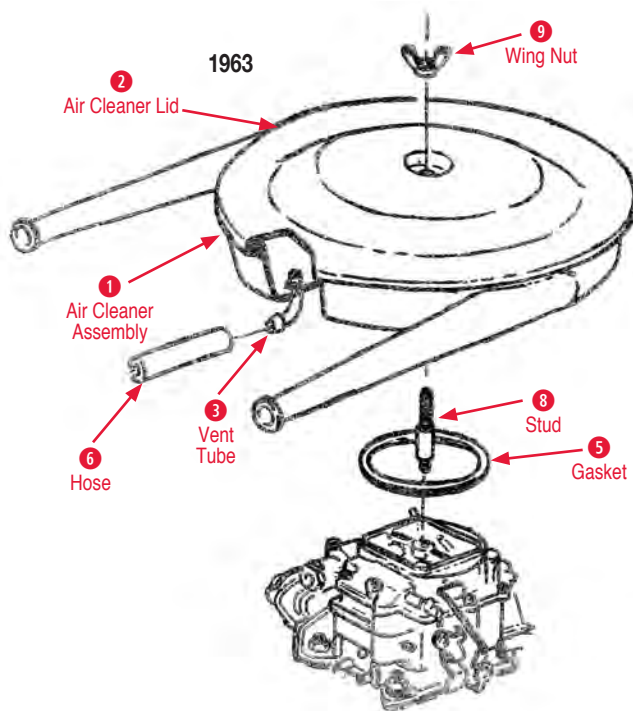

327 Air Cleaner