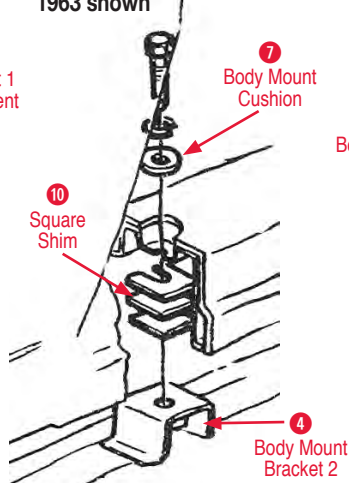

Body Mount #2

1963 shown