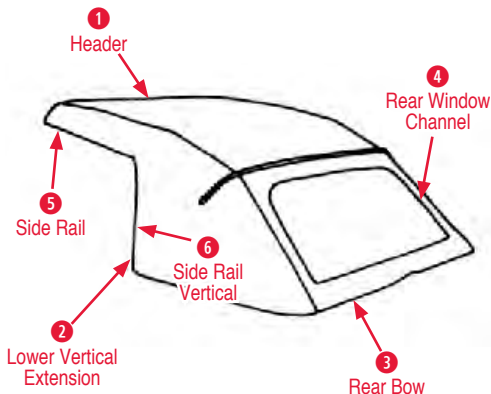

1963-1967 Hard Top Weatherstrips

- **1 Header**
  460124 63-67 Hard Top Header Outer Weatherstrip $22.00
  460084 63-67 Hard & Soft Top Header Inner Weatherstrip $14.00
  460125 63-67 Retainer for Hard Top Header Outer Weatherstrip (13 required) $5.00
- **2 Lower Vertical Extender**
  460131 63-67 Hard Top Lower Vert. Extender (pr).....$65.00
- **3 Rear Bow**
  460133 63-67 Hard Top Rear Bow Weatherstrip..$36.00
- **4 Rear Window Channel**
  460132 63-67 Hard Top Rear Window Channel Weatherstrip $37.00
- **5 Side Rail**
  460128 63-67 RH Hard Top Header Extension ...$67.00
  460127 63-67 LH Hard Top Header Extension....$67.00
- **6 Side Rail Vertical**
  460130 63-67 RH Hard Top Vertical Weatherstrip Behind Side Window $67.00
  460129 63-67 LH Hard Top Vertical Weatherstrip Behind Side Window $67.00