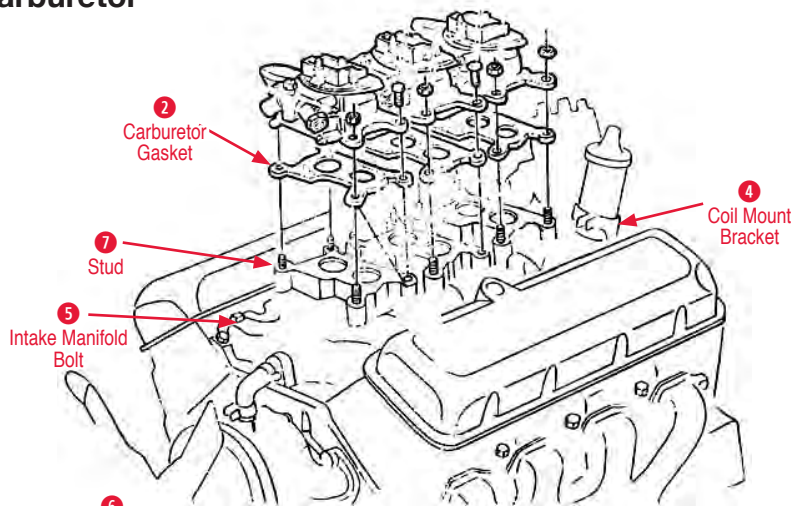

3x2 Carburetor

Carburetor Rebuild Kit

- 410290 67-69 Carburetor Kit 3X2 (does 1 carb)...$36.00

3 Center Carburetor

- 410405 67 Holley 3 X 2 Center Carburetor....$600.00

4 Coil Mount Bracket

- 270072 67-69 Coil Mount Bracket 427 3X2.....$22.00

Fuel Line

- 410188 67 Pump to Carb 7 Pcs Set 3x2.....$75.00

Fuel Line T Fitting

- 410326 67-71 Brass T Fitting 3x2 (3/8 in).....$11.00

5 Intake Manifold Bolt

- 170527 65-68 Intake Manifold Bolt Set 396/427 Aluminum Intake FP Headmark.....$20.00
- 170525 65-71 Intake Manifold Bolt Kit w/ A Headmark.....$20.00
- 170737 65 Intake Manifold TR Bolt Kit 327 except 250 HP.....$19.00

6 Outer Carburetor

- 410404 67-68 Holley 3 X 2 Outer Carburetor.....$460.00

7 Stud

- 170542 67-69 Carb to Intake Stud Set 3x2.....$13.00

8 Vacuum Advance Hose

- 570063 63-82 Vacuum Advance Hose (7 inch) (white striped).....$2.00

1 Vacuum Hose Kit

- 570049 67-69 PCV Vacuum Hose Kit 3x2.....$9.00

Accelerator Rod

- 410075 67 Accelerator Rod 3 x 2.....$31.00

1 Advance Line

- 410023 67 Chrome Vacuum Advance Line 67 400 & 435 HP.....$24.00
- 410017 53-74 Vacuum Advance Line Clip On Intake.....$6.00

2 Carburetor Gasket to Intake Manifold

- 185143 67-69 Gasket Set Carb to Intake Tri Power$8.00

Carburetor Inlet Fitting

- 410074 66-69 Holley Carb Inlet Fitting (Big Block 1x4 or 3x2).....$11.00

Carburetor Linkage

- 410078 67 Carburetor Linkage Set 427 w/3x2 $44.00