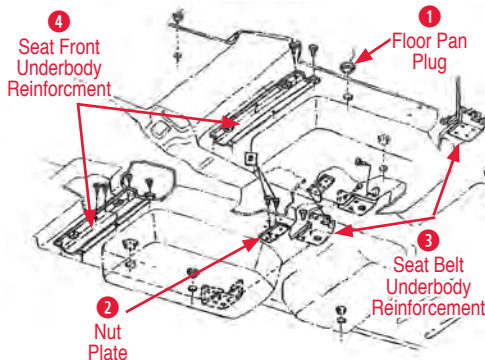

- 290286*67 Shoulder Harness.....\$515.00

9 Storage Pocket

- 280800 66-68 Shoulder Belt Storage Pocket (red)\$27.00
- 290079 56-58 Universal Seat Belt Pair (Red)\$60.00

Underbody Seat Mounts

1 Floor Pan Plug