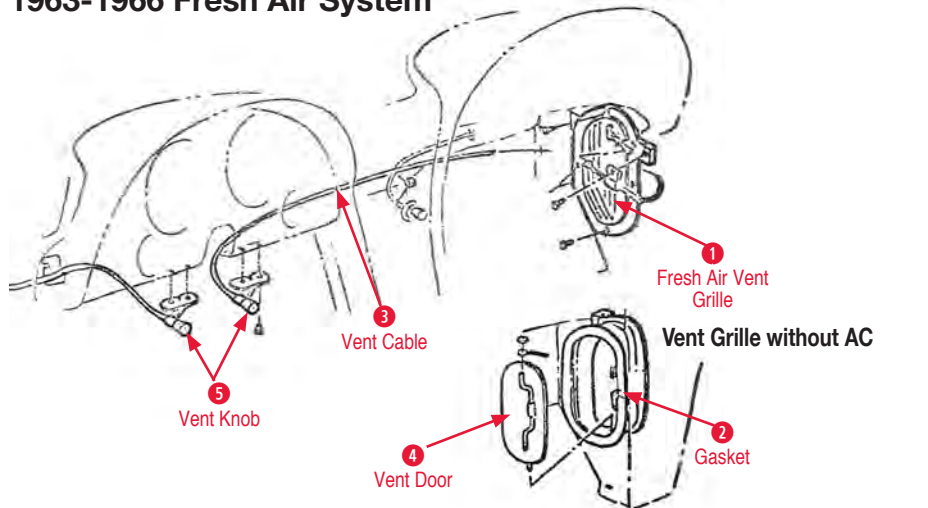

1963-1966 Fresh Air System