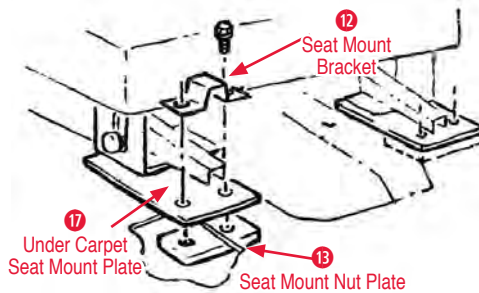

1967 Seats

- **1 Chrome Seat Knob**
  290058 64-77 Door Knob & Seat Knob Chrome...$15.00
- **2 Chrome Trim**
  290144 65-67 Seat Back Chrome Trim.....$20.00
- **3 Handle Return Spring**
  290135 63 Seat Handle Return Springs $21.00
  290136 64-66 Seat Handle Return Springs $21.00
  290137 67 Seat Handle Return Springs
  (2 pcs).....$10.00
- **4 Nylon Seat Stop**
  290007 63-67 Nylon Seat Bumper Stop Set
  (4 pcs).....$8.00
- **5 Pivot Bolt**
  170126 63-69 Seat Hinge Pivot Bolt Set (4 pcs)...$13.00
- **6 Pivot Bolt Washer**
  170128 63-77 Seat Pivot Bolt Washer Set (4 pcs)..$3.00
- **7 Release Handle**
  290147 67 Seat Back Release Handle $28.00
- **Seat Adjuster Front Mount Bracket**
  290699 67 Fr Seat Adjuster Mount Bracket Kit$22.00
- **8 Seat Back**
  280062 65-66 Standard Seat Back Black $65.00
  280063 67 Standard Seat Back Black $65.00
- **Seat Back Crank Rod**
  290041 63-67 Seat Back Crank Rod.....$8.00
- **Seat Back Latch**
  290655 67 Seat Catch Lever Pivot Screw $10.00
  290656 67 Seat Latch Fork Spring.....$6.00
  290658 67 Seat Latch Lever Spring.....$6.00
  290659 67 Seat Back Catch Lever.....$7.00
  290274 67 Seat Back Latch Fork.....$20.00
  290517 67 Seat Catch Screw Nut Plate.....$7.00
  290680 67 Seat Back Lever Washers (pair).....$5.00
  290714 67 Seat Back Lever Crank $21.00
  290715 67 Seat Handle Crank Retainer Clip.....$6.00
  290716 67 Seat Release Anti-Rattle Spring $6.00
- **9 Seat Back Vent**
  290145 65-67 Seat Back Vent (pair) $8.00

- **10 Seat Cover* (specify color, please see pg. 105)**
  280007*63 Vinyl Seat Cover Set $400.00
  280008*63 Leather Cover Set $725.00
  280009*64 Vinyl Seat Cover Set $408.00
  280010*64 Leather Cover Set $725.00
  280011*65 Vinyl seat Cover Set.....$440.00
  280012*65 Leather Cover Set $725.00
  280013*66 Vinyl Seat Cover Set $440.00
  280014*66 Leather Cover Set $725.00
  280015*67 Vinyl Seat Cover Set $540.00
  280016*67 Leather Cover Set $735.00

- **Seat Cover Installation Kit**
  280038 63-64 Seat Cover Installation Kit.....$35.00
  280039 65 Seat Cover Installation Kit.....$35.00
  280040 66 Seat Cover Installation Kit.....$35.00
  280041 67 Seat Cover Installation Kit.....$35.00

- 280844 53-60 Seat Cover Install Tool Pliers
  with Hog Rings.....$30.00