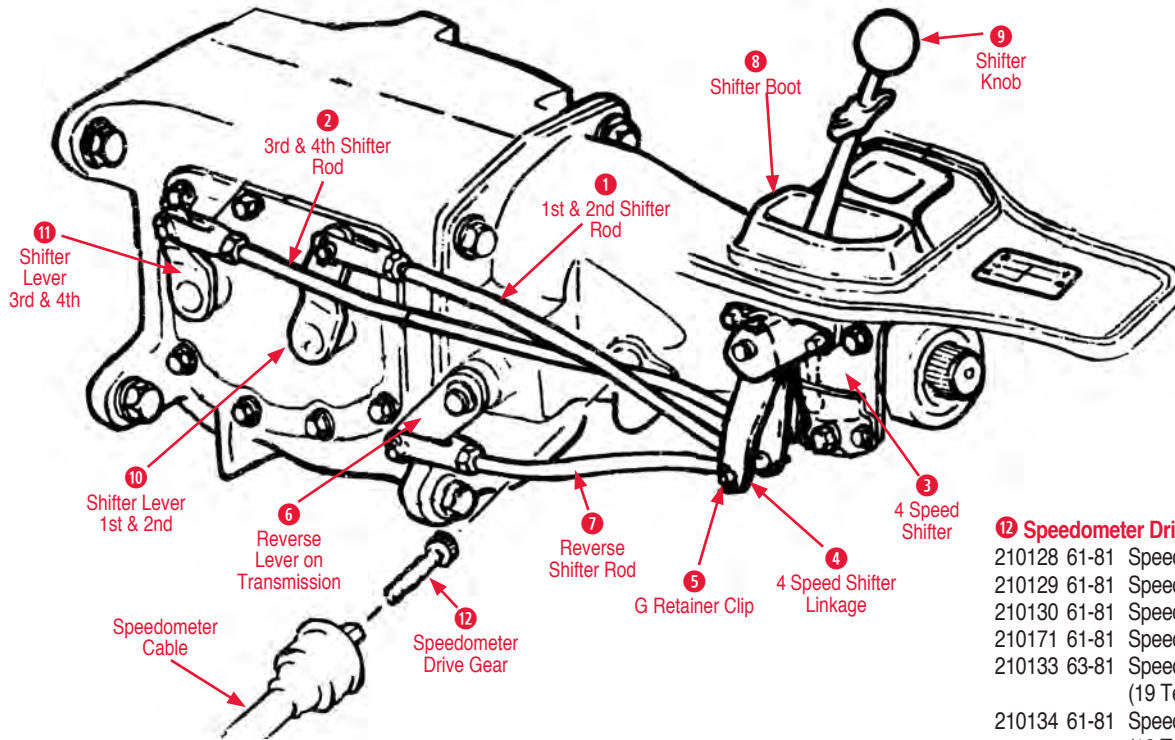

1963 4 Speed Shifter & Transmission

- **1 1st & 2nd Shifter Rod**
  340220 57-63 4 Speed Shifter Rod 1& 2.....$21.00
- **2 3rd & 4th Shifter Rod**
  340221 57-63 4 Speed Shifter Rod 3 & 4.....$24.00
- **3 4 Speed Shifter**
  340022 63 4 Speed Shifter with Black Knob..$429.00
  340298 60-64 Hurst Competition Plus Shifter $436.00
  340284 63-68 4-Speed Hurst Shifter Competition Plus Muncie Kit $150.00
- **4 4 Speed Shifter Linkage**
  340047 63 4 Spd Shifter Linkage Borg-Wrner$119.00
  340048 63 4 Speed Shifter Linkage (Muncie)$119.00
- **Anti-Rattle Spring**
  340054 59-63 4 Speed Anti-Rattle Spring..... $7.00
- **Anti-Rattle Spring Bracket**
  340064 59-63 4 Speed Anti-Rattle Spring Bracket. $7.00
- **Backup Light Switch**
  370059 63L-67 Back Up Switch Manual Trans. $70.00
- **5 G Retainer Clip**
  340105 56-82 Shifter & Clutch Rod G Clip 56-82 ...$1.50
- **Kick Down Rod**
  340289 63-67 Kick Down Rod $35.00
  410318 63-65 Kick Down Rod (Auto).....$40.00
- **Main Drive Lock Nut**
  340241 63-74 Muncie Trans Main Drive Lock Nut$12.00

- **Mount Bracket on Frame**
  340213 63-67 Mount Bracket to Frame.....$51.00
  340040 66-67 Shifter Mount Bracket on Frame....$46.00
- **6 Reverse Lever on Transmission**
  340042 63 Reverse Linkage Lever on Transmission (Borg-Warner Transmission).....$15.00
- **7 Reverse Shifter Rod**
  340222 57-63 4 Speed Shifter Rod Reverse BW . $22.00
- **8 Shifter Boot**
  800026 63 Shifter Boot 4 Speed $43.00
  800116 63 Shifter Boot Auto or 3 Speed $49.00
- **Shifter Handle**
  340057 63 4 Speed Hurst Handle with Black Knob.....$105.00
- **Shifter Handle Nut Plate**
  340285 63-68 Shifter Handle Nut Plate..... $5.00
- **9 Shifter Knob**
  340074 63 Shifter Knob - Black.....$8.50
- **10 Shifter Lever 1st & 2nd**
  340317 57-63 4 Speed Shifter Lever (1 & 2) Borg Warner $15.00
- **11 Shifter Lever 3rd & 4th**
  340318 57-63 4-Speed Shifter Lever 3 & 4 Borg Warner $15.00
- **Shifter Linkage Clevis Pin**
  340258 56-67 Shifter Linkage Clevis Pin w/ Cotter. $3.00

- **12 Speedometer Drive Gear**
  210128 61-81 Speedo Drive Gear-Blue (20 teeth) . $9.00
  210129 61-81 Speedo Drive Gear-Red (21 Teeth)$10.00
  210130 61-81 Speedo Drive Gear-Green(22 Teeth)$8.00
  210171 61-81 Speedo Drive Gear-Silver (22 Teeth)$8.00
  210133 63-81 Speedometer Drive Gear-Natural (19 Teeth) $9.00
  210134 61-81 Speedometer Drive Gear-Brown (18 Teeth) $10.00
  210135 61-81 Speedometer Drive Gear-Yellow (24 Teeth) $11.00
- **Speedometer Seal on Transmission**
  210159 57-81 Speedometer Seal on Transmission$1.70
- **Speedometer Gear Sleeve**
  210157 63-67 Speedo Gear Sleeve - Auto Transmission (40-45 Teeth) $84.00
- **Transmission Support on Crossmember**
  400130 63-67 Trans Support on Crossmember ...$52.00