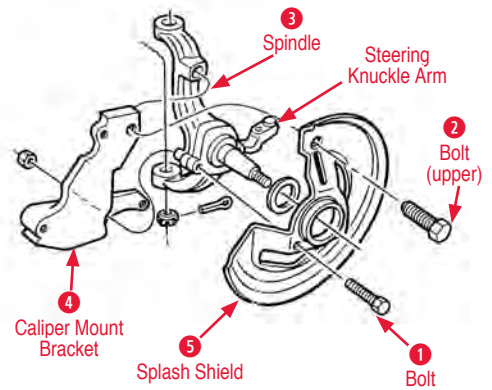

Steering Knuckle Assembly

- **1 Bolt**
  440323 65-67 Caliper Bracket & Splash Shield to Steering Knuckle Bolts (Set of 4) . $6.00
- **2 Bolt (upper)**
  170740 65-82 Front Dust Shield Upper Bolt (pair) $15.00
- **Caliper Mount Bolt**
  170619 65-11 Front Caliper Mount Bolt (4 required) $1.00
- **3 Spindle**
  440754 65-67 Front Spindle with Arm (for Drum Brakes) (Reconditioned) $225.00
  440755 63-65 LH Front Spindle with Arm (for Drum Brakes) (Reconditioned).....$225.00
- **Spindle to Knuckle Bolt**
  170046 65-68 Lwr Spindle to Knuckle Bolts (8) $8.00
- **4 Caliper Mount Bracket**
  440088 65-66E RH Front Caliper Mount Bracket...$45.00
  440089 65-66E LH Front Caliper Mount Bracket ...$45.00
  440090 66L-68 RH Front Caliper Mount Bracket...$45.00
  440091 66L-68 LH Front Caliper Mount Bracket ...$45.00