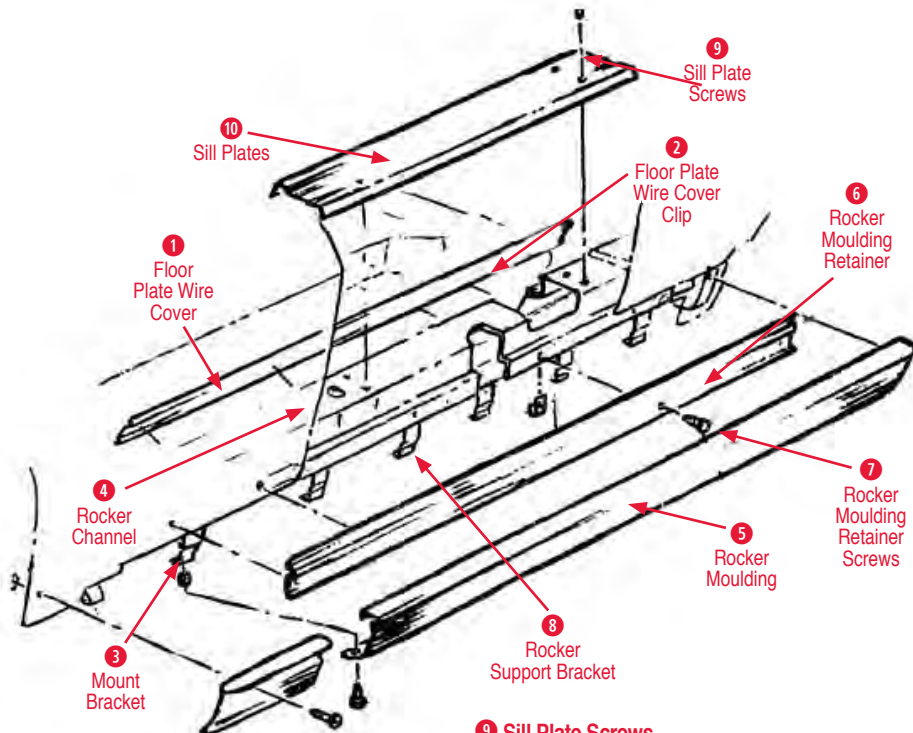

- **9 Sill Plate Screws**
  170402 65-67 Sill Plate Screw Kit (12 pcs)..... $5.00
- **10 Sill Plates**
  290179 63-64 Sill Plates 4 Hole (pair)..... $60.00
  290180 65-66 Sill Plates 6 Holes (pair)..... $60.00
  290181 67 Sill Plates (pair)..... $65.00