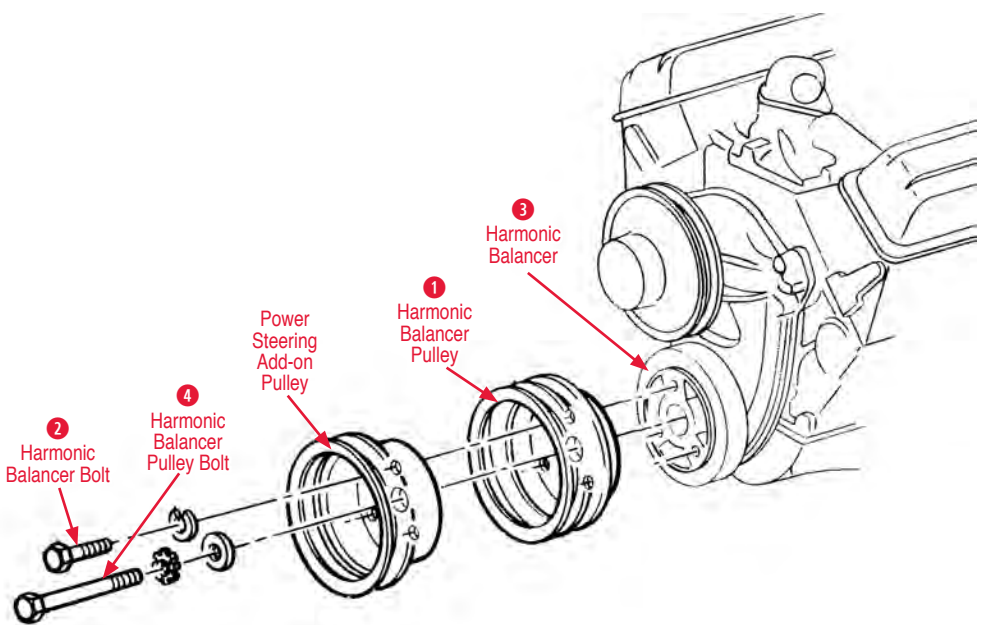

4 Harmonic Balancer Pulley Bolt

- 170903 62-82 8 inch OD Harmonic Balancer Pulley Bolt Kit (3 pcs).....\$4.00
- 170905 65-71 Big Block Harmonic Balancer Pulley Bolt Kit\$5.00

Engine Pulleys

1963-1966 Small Block Shown