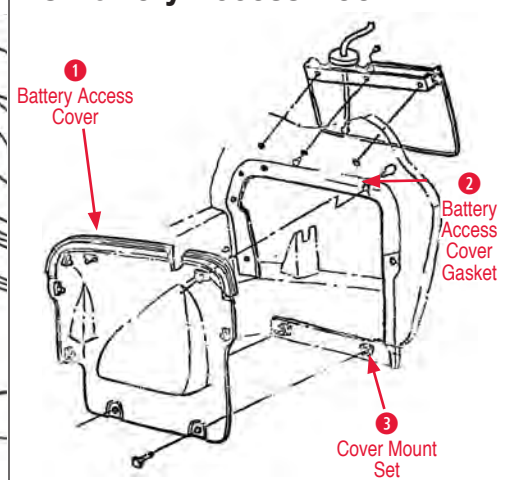

AC Battery Access Door

- **1 Battery Access Cover**
  300024 63-67 Battery Access Cover with T-Nuts
  63-67 with AC or 65 396.....$135.00
- **2 Battery Access Door Gasket**
  300026 63-67 Battery Cover Access Cover Gasket
  with AC or 65 396 HP $4.00
- **3 Cover Mount Set**
  300025 63-67 Battery Cover Access Cover
  Mount Set.....$24.00

Battery Storage Charger		
445002	53-19	Battery Storage Charger 12V ...$17.00
445003	53-19	Battery Storage Charger 6V $22.00
445018	53-19	Battery Tender Junior $35.00
445019	53-19	Weatherproof Battery Tender...$40.00
445020	53-19	Battery Tender Plus $55.00
445021	53-19	Battery Tender Plus (4 amp) $65.00
445022	53-19	Battery Tender Junior (12V) $35.00
445023	53-18	Battery Tender Plus (12V) $55.00