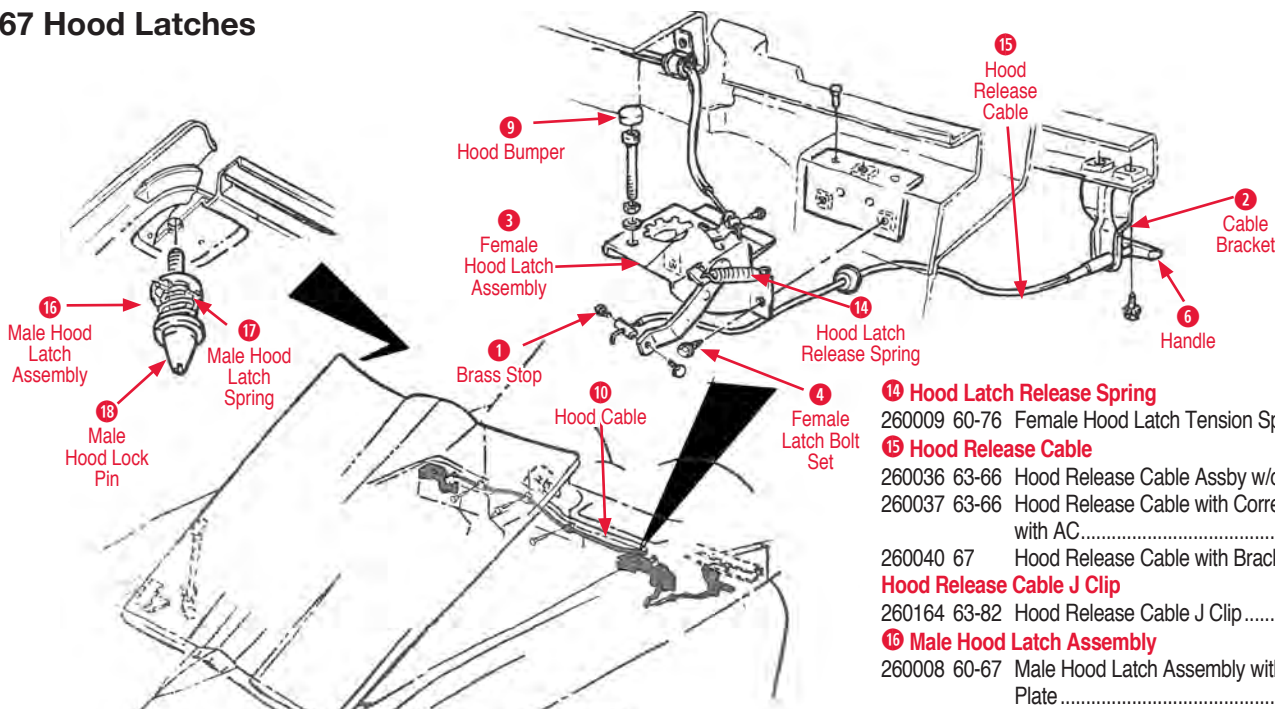

1963-1967 Hood Latches