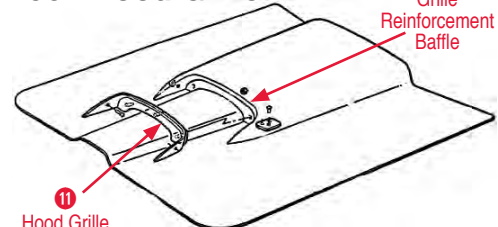

1967 Hood Grille