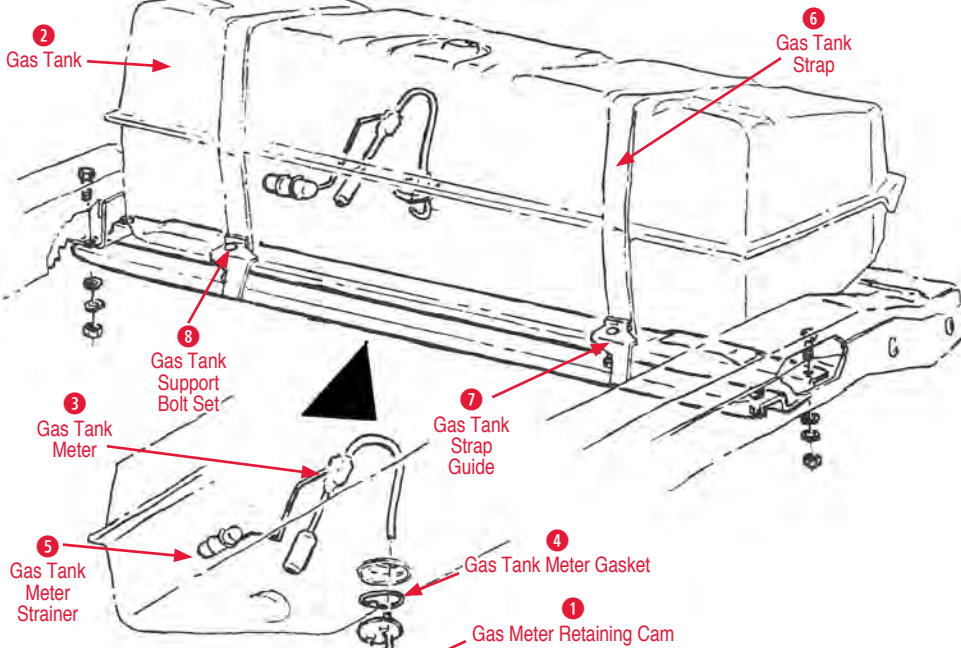

1963-1967 Gas Tank

Anti-Squeak Pad

- 180028 63-67 Tank Anti-Squeak Pad (pair)..... $6.00
- 180102 63-67 Tank Strap Anti-Squeak Pad (pair) .. $7.00

1 Gas Meter Retaining Cam

- 180037 63-74 Gas Meter Retaining Cam..... $2.50

2 Gas Tank

- 180002 63-67 Gas Tank without Logo $200.00
- 180116 63-67 Gas Tank with Logo.....$300.00

3 Gas Tank Meter

- 180034 63-67 Gas Tank Sending Unit.....$75.00

4 Gas Tank Meter Gasket

- 185023 63-74 Gas Tank Sending Unit Gasket $5.00

5 Gas Tank Meter Strainer

- 180033 56-81 Gas Tank Meter Strainer..... $14.00

6 Gas Tank Strap

- 180022 63-67 Gas Tank Strap (2 required) $12.50

7 Gas Tank Strap Guide

- 180023 63-67 Gas Tank Strap Guide (pair).....$16.00

Gas Tank Support

- 180111 63 Gas Tank Support $179.00
- 180112 64-67 Gas Tank Support $175.00

8 Gas Tank Support Bolt Set

- 180036 63-67 Gas Tank Support Bolt Set $8.00
- 170089 63-82 Tank Strap Guide Bolt & Nut (pair) .. $4.00