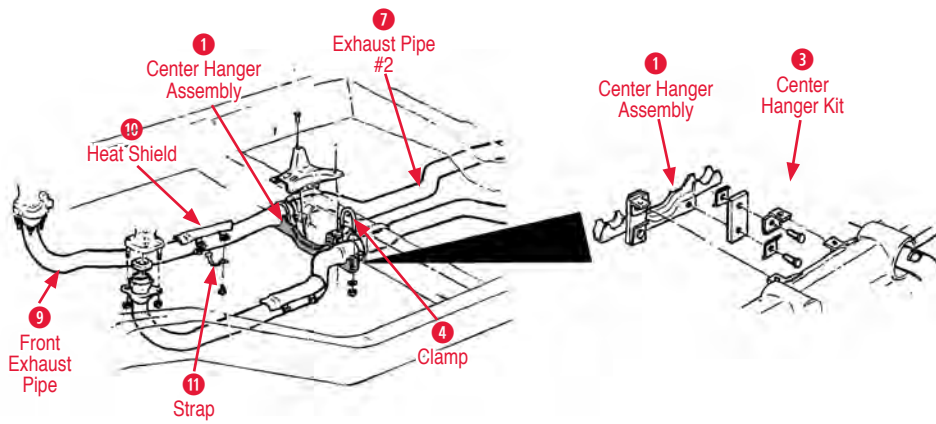

1963 Exhaust Pipes

Exhaust Pipes