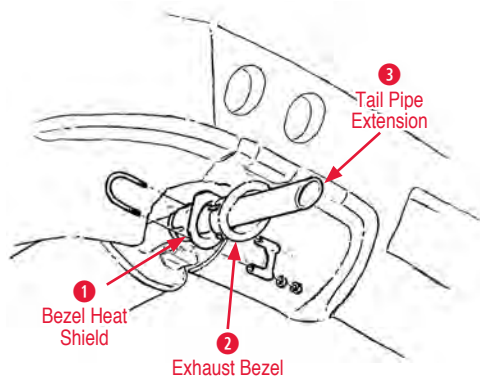

1963-1967 Tail Pipe

1 Bezel Heat Shield

- 150104 63 Rear Exhaust Bezel Heat Shield (pair) $61.00

2 Exhaust Bezel

- 150086 63 Exhaust Bezels (pair) $115.00
- 150087 64-65 Exhaust Bezel (pair) $129.00
- 150088 66-67 RH Exhaust Bezel with Nuts $55.00
- 150089 66-67 LH Exhaust Bezel with Nuts..... $55.00

3 Tail Pipe Extension

- 150085 63-67 Exhaust Extension - Stainless (pr). $59.00