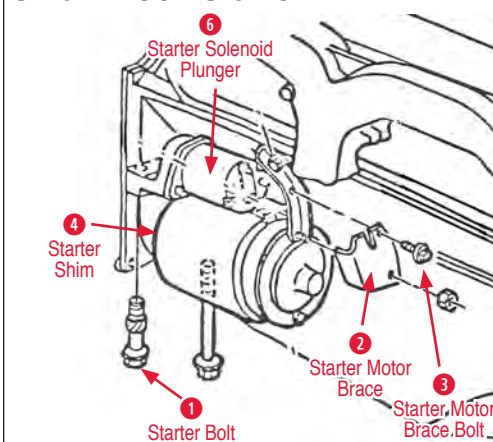

490163 66-82 Clip For Solenoid Wire Harness.....\$16.00

Small Block Starter

- 1 Starter Bolt**
140094 63-82 Starter Bolts Small Block.....\$21.00
- 2 Starter Motor Brace**
140159 63 Starter Motor Brace\$14.00
140160 64-67 Starter Motor Brace 327\$14.00
- 3 Starter Motor Brace Bolt**
170814 63-82 Starter Motor Brace Bolt.....\$1.00
- Starter Motor Brace Nut**
170815 63-82 Starter Motor Brace Nut\$0.75
- 4 Starter Shim**