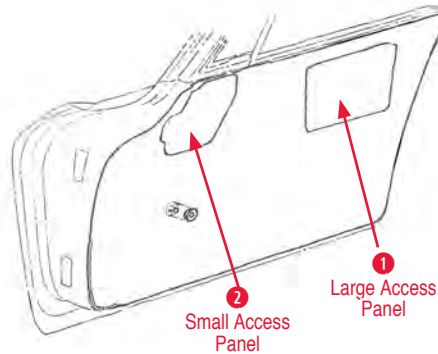

1963-1967 Access Panels

1 Large Access Plate

130101 63-65 LH Large Door Access Plate.....\$21.00
 130102 63-65 RH Large Door Access Plate\$21.00
 130104 63-65 Mount Kit for Door Access Plate\$4.80

2 Small Access Plate