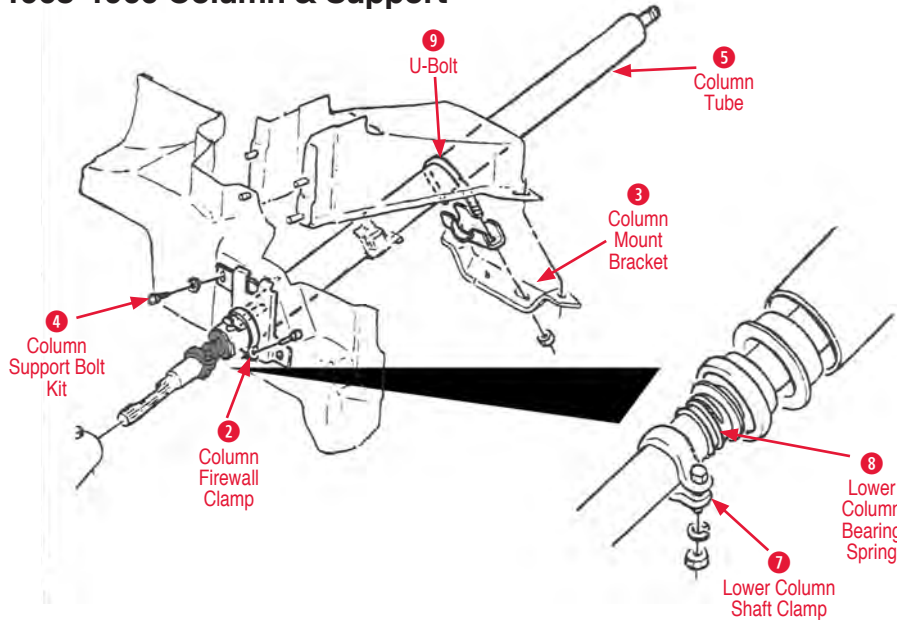

1963-1966 Column & Support