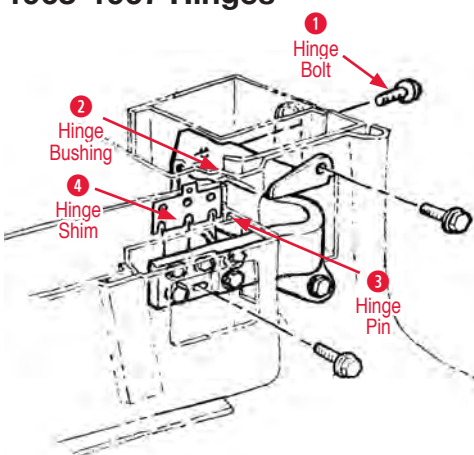

1963-1967 Hinges

- **1 Hinge Bolt**
  170804 63-67 Hinge Bolt 3/8 - 16 x 1-3/4..... $2.00
- **2 Hinge Bushing**
  130296 53-82 Door Hinge Bushing..... $1.00
  130297 63-82 Door Hinge Bushing (thick)..... $1.00
- **3 Hinge Pin**
  130295 56-82 Door Hinge Pin..... $2.00
- **Hinge Pin & Bushing Kit**
  130172 56-82 Door Hinge Pin & Bushing Set
  (4 Pins 8 Bushings)..... $14.00
- **4 Hinge Shim**
  130098 63-67 Door Hinge Shim (1/16 inch)..... $3.00