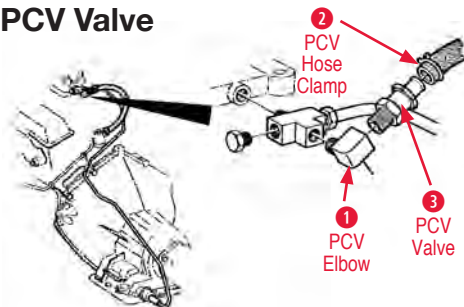

- 570046 66-67 PCV Valve & Vacuum Hose Kit 300 & 350 HP.....\$46.00
- 570047 66 PCV Valve & PCV Vacuum Hose Kit 425 & 450 HP.....\$40.00

PCV Valve

1 PCV Elbow

- 140092 63 PCV Adapter & Elbow 300/340.....\$16.00