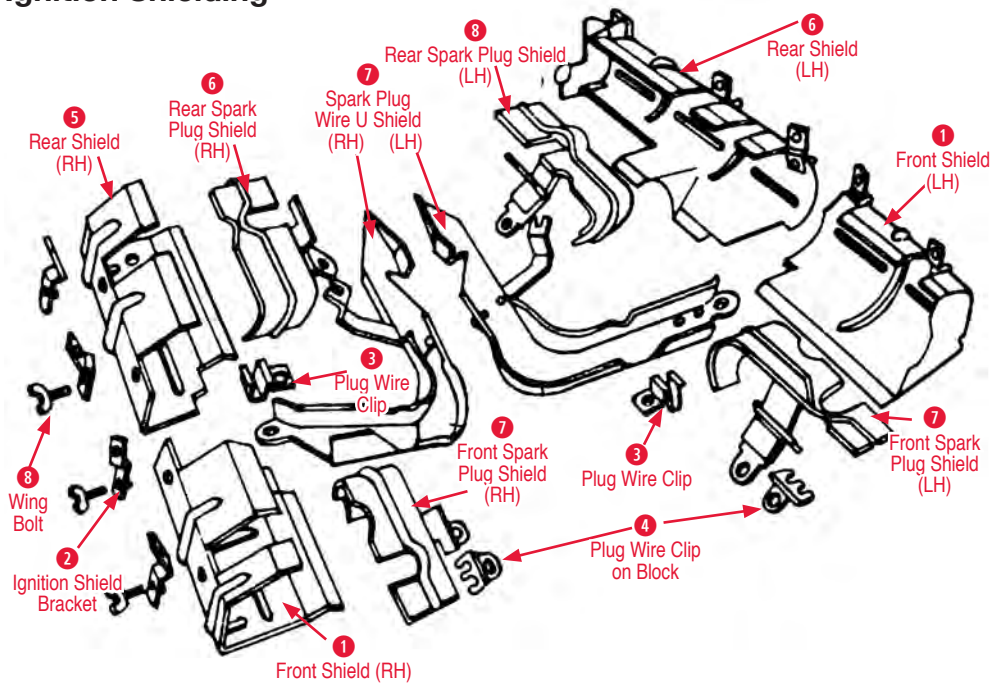

1963-1967 Lower Ignition Shielding

Frame
Suspension
Steering
Brakes
Engine
Transmission
Cooling Sys
Heat/AC
Fuel Sys
Exhaust
Electrical
Body
Interior
Misc.
Index
Order Form

1 Front Shield

- 270051 63-65 LH Front Lower Ignition Shield.....$47.00
- 270052 66-67 RH Front Lower Ignition Shield $47.00
- 270161 66-68 LH Front Lower Ignition Shield.....$47.00

2 Ignition Shield Brackets

- 270049 63 Ignition Shield Lower Bracket Set..$17.00
- 270055 63-73 Ign Shield Lower Bracket Set 8 pcs$32.00
- 270018 56-63 Ignition Shield -L- Bracket (4 Req'd) $4.00

Lower Ignition Shield Support

- 270149 63-73 Lower Ignition Shield Support Inner
  Right Front /Left Rear $5.00
- 270151 63-73 Lower Ignition Shield Support Inner
  Left Front & Right Rear.....$5.00
- 270150 63-73 Ignition Shield Support Lower Outer $5.00

Lower Shield

- 270048 62-63 Ignition Shield Lower RH.....$59.00
- 270056 64-65 Ignition Shield Lower RH.....$47.00

3 Plug Wire Clip

- 270024 56-82 Plug Wire Clip On Oil Pan (2 Rq'd)..$4.00

4 Plug Wire Clip on Block

- 270025 56-74 Plug Wire Clip On Block.....$2.50

5 Rear Shield

- 270140 64-65 RH Lower Rear Ignition Shield.....$47.00
- 270053 63-65 LH Rear Lower Ignition Shield $47.00
- 270100 66-69 RH Lower Rear Ignition Shield.....$47.00
- 270054 66-67 LH Lower Rear Ignition Shield $47.00

6 Spark Plug Shield

- 270027 57-79 Spark Plug Heat Shield Left Front &
  Right Rear 283/327/350.....$10.00
- 270028 57-79 Spark Plug Shield R.F. & L.R.....$10.00

Spark Plug Shield Bolt

- 170824 56-82 Spark Plug Shield L Headmark Bolt $0.80
- 170891 57-79 Small Block Plug Shield Bolt Kit.....$3.00

7 Spark Plug Wire U Shield

- 270058 63-69 RH Plug Wire Lower U Shield.....$68.00
- 270059 63-69 LH Plug Wire Lower U Shield.....$68.00

8 Wing Bolt

- 170121 56-82 Ignition Shield Wing Nut.....$1.50

1965-1967 Upper Ignition Shielding (396-427)

1 Coil Mounting Bracket

- 270071 65-74 Coil Mount Bracket All Except 3X2 $18.00
- 270072 67-69 Coil Mount Bracket 427 3X2 .....$22.00

Coil Mount Bracket Screws

- 270145 67-74 Coil Mount Bracket Screws Pair $6.00

2 Front Clip

- 270068 67-67 Ignition Shield Top Front Clip with Rivets
  with Tripower.....$15.00
- 270067 65-67 Ignition Shield Top Front Clip with Rivets
  Small Block & Big Block $10.00

3 Ignition Shield Upper Bracket

- 270070 65-67 RH Ignition Shield Upper Bracket..$19.00

- 270069 65-67 LH Ignition Shield Upper Bracket...$18.00