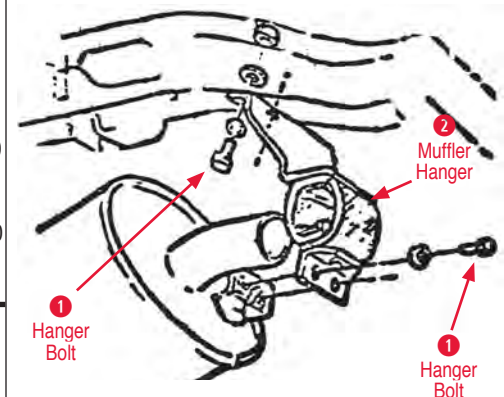

Muffler Hanger

1 Hanger Bolts

- 150023 64-72 Exhaust Hanger Attaching Bolt Kit with WB Headmark Bolts $9.00
- 170249 64-67 Rear Hanger Bolt Set $7.00

2 Muffler Hangers

- 150069 63 Muffler Hanger Kit..... $75.00
- 150083 64-67 Muffler Hanger Kit with Hardware L & R with Attaching Bolts $38.00

Frame
Suspension
Steering
Brakes
Engine
Transmission
Cooling Sys
Heat/AC
Fuel Sys
Exhaust
Electrical
Body
Interior
Misc.
Index
Order Form