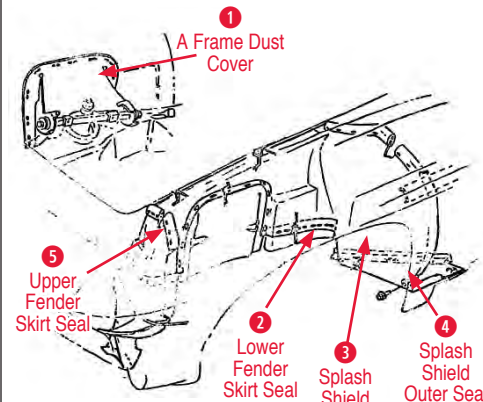

1963-1967 Fender Skirt Seals

1 A Frame Dust Cover

185174 63-66 A Frame Dust Cover (pr w/staples)$14.00

185179 67-67 A Frame Dust Cover (pr w/staples)$14.00

2 Lower Fender Skirt Seals

185175 63-67 Lower Skirt Seals (4 Pcs).....$8.00

3 Splash Shield

400068 63-67 RH Front Outer Splash Shield.....$35.00

400067 63-67 LH Front Outer Splash Shield.....$35.00

4 Splash Shield Outer Seal

185060 63-82 Seal for Outer Splash Shield (pair) $10.00

5 Upper Fender Skirt Seals

185177 64-67 Upper Fender Skirt Seals (4 pcs)...$13.00

185062 67 Skirt & Splash Shield Seal Kit.....$45.00