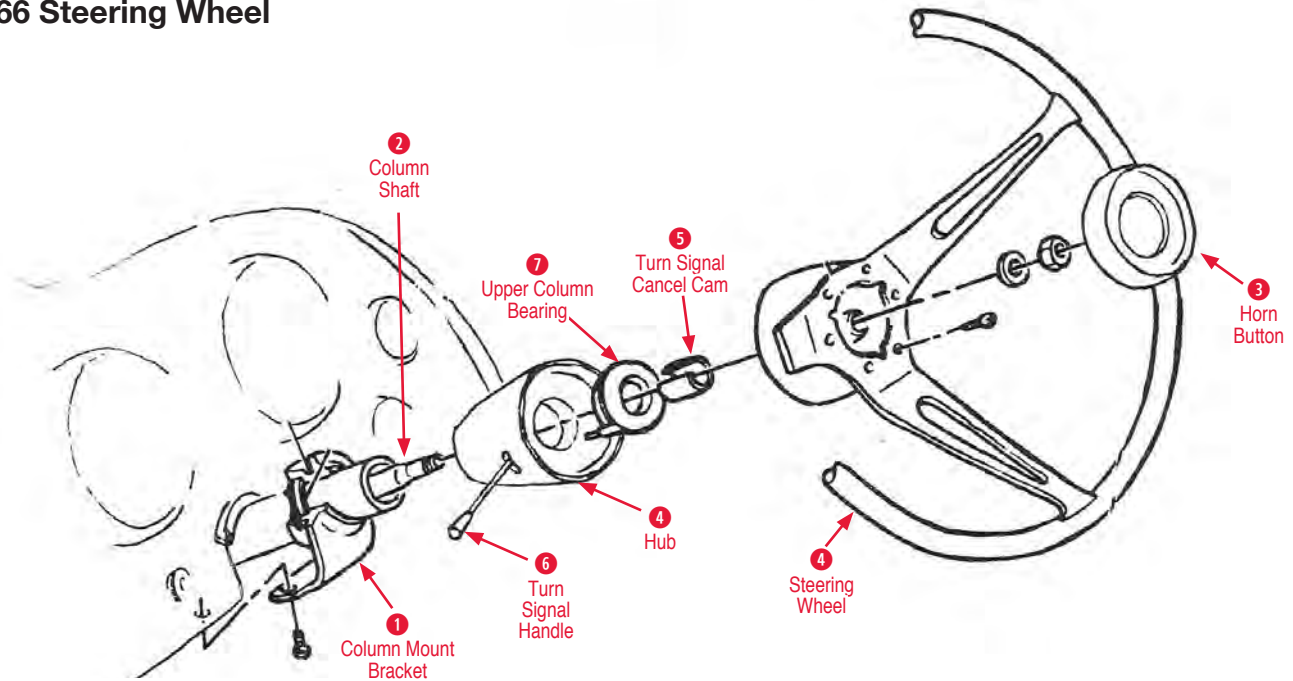

1963-1966 Steering Wheel

1 Column Mount Bracket

350230 63 Column to Dash Bracket with Bezel Retainer & Insulator.....$93.00

2 Column Shaft

350012 63-66 Steering Column Shaft Non-Tele...$85.00

Dash Bezel (with Retainer & Insulator)

350230 63 Column to Dash Bezel $93.00

Hazard Flasher Knob

350040 67-70 Hazard Flasher Knob Untill 9,000 . $15.00

350344 67-71 Hazard Flasher Knob (short).....$20.00

3 Horn Button

350102 63-64 Horn Button.....$69.00

350103 65-66 Horn Button Non-Telescoping.....$69.00

350111 65-66 Horn Button Telescoping.....$73.00

350104 67-68 Horn Button All.....$54.00

Horn Button Retainer Stand

350112 65-66 Horn Button Retainer Stand (Tele) $19.00

350113 65-66 Horn Button Stand Screws (Tele) Pr$1.75

350114 65-66 Tele Horn Button Stand Liner.....$19.00

350115 65-66 Tele Horn Button Stand Donut.....$20.00

Horn Button Shim

350152 65-82 Horn Button Shim w/Tilt & Tele..... $4.00

Horn Contact

350105 63-66 Horn Contact Non-Telescoping.....$27.00

350116 65-66 Horn Contact Telescoping.....$27.00

350106 67 Horn Contact Non-Telescoping.....$27.00

350121 67-82 Horn Contact with Tele & Tilt.....$27.00

Horn Contact Brush Connector

350109 63-66 Horn Contact Brush Connector.....$13.00

Horn Contact Screws

900303 56-82 Horn Contract Screws (each)..... $0.15

Horn Contact Spring

350118 65-66 Telescoping Horn Contact Spring...$5.00

350110 67-82 Horn Contact Spring Kit All.....$6.00

Horn Wires

350027 66-67 Horn Ground Wire To Core Support with A/C.....$13.00

350161 63-65 Horn Wire S-Clip Set 5 Pcs.....$5.00

Lock Ring

350025 65-66 Tele Lock Ring Star Screw (pair) ...$22.00

350026 65-66 Telescoping Lock Ring Chrome.....$63.00

350028 65-67 Lock Ring Star Retainer Screws (Pair) $1.00

350107 67 Chrome Horn Button Telescoping

Lock Ring $65.00

Lock Ring Spacer

350134 67-74 Lock Ring Spacer with Tilt & Telescoping $15.00

Mount Nut

350078 56-66 Steering Wheel Mount Nut.....$3.00

Shaft Sleeve

350199 63 Steering Column Shaft Sleeve.....$7.00

4 Steering Wheel

350156 63 Steering Wheel $350.00

350242 63-66 Simulated Wood Steering Wheel. $305.00

350241 67-68 Simulated Wood Steering Wheel. $290.00

Steering Wheel Adapter

350300 67 Wheel to Car Adapter $32.00

5 Turn Signal Cancel Cam

350049 63 Turn Signal Cancel Cam $15.00

350050 63 Aluminum Turn Signal Cancel

Ring $107.00

350051 63 Turn Signal Cancel Ring Pivot

Screw $10.00

350055 64-66 Turn Signal Cancel Cam w/o Tele. $15.00

350063 65-66 Cancel Cam w/ Telescoping $33.00

350056 67-68 Cancel Cam without Tilt & Tele.....$32.00

350244 67-68 Cancel Cam with Telescoping $32.00

6 Turn Signal Handle

350059 63 Turn Signal Handle.....$22.00

350060 64-66 Turn Signal Handle.....$22.00

350062 67 Turn Signal Handle.....$22.00

Turn Signal Handle Screw

350061 64-66 Turn Signal Handle Screw $1.00

Turn Signal Housing Lock Wedge

350047 53-66 Turn Signal Housing Lock Wedge with