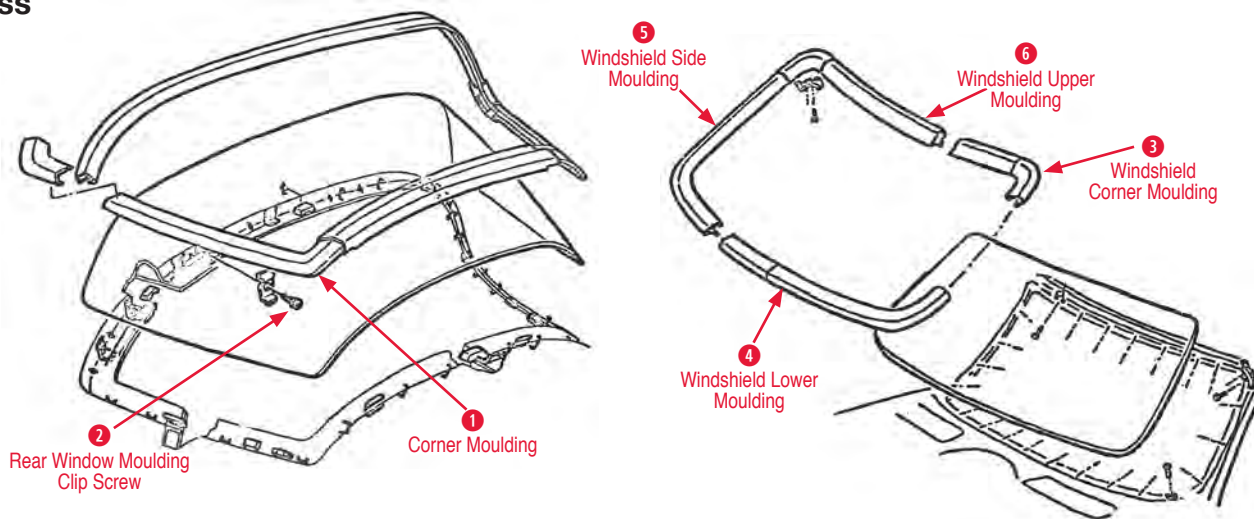

Glass

1 Corner Moulding

160164 64-67 Coupe Rr Window Corner Moulding $40.00

Rear Window Glass

940050 63 Coupe Rear Glass No Date $375.00
940051 63 Coupe Rear Glass Dated $425.00
940052 63 Coupe Rear Glass No Date $375.00
940053 63 Coupe Rear Glass Dated $425.00
940054 64-67 Coupe Rear Glass No Date $425.00
940055 64-67 Coupe Rear Glass Dated $475.00
940056 64-67 Coupe Rear Glass No Date $425.00
940057 64-67 Coupe Rear Glass Dated $475.00
940064 63-67 Rear Hardtop Window Dated Or Non Dated.....$330.00

2 Rear Window Moulding Clip Screw Kit

170830 64-67 Coupe Rr Window Clip Screws (24) $7.00

Rear Window Seal Kit

460238 64-82 Seal Kit Rear Window Replacement.....$30.00

Rear Window Setting Block Set

460295 64-67 Correct Coupe Rear Window Setting Block Set $9.00

Vent Window Glass

940042 63-67 Coupe Vent Glass No Date.....$210.00
940043 63-67 Coupe Vent Glass Dated $250.00
940044 63-67 Coupe Vent Glass No Date.....$210.00
940045 63-67 Coupe Vent Glass Dated $250.00
940046 63-67 Conv Vent Glass No Date $209.00
940047 63-67 Conv Vent Glass Dated.....$250.00
940048 63-67 Conv Vent Glass No Date $209.00
940049 63-67 Conv Vent Glass Dated.....$209.00

Window Glass

940020 63-67 Coupe Door Glass No Date Tinted $220.00
940021 63-67 Coupe Door Glass Dated Tinted..$250.00
940022 63-67 Coupe Door Glass No Date Clear $220.00
940023 63-67 Coupe Door Glass Dated Clear ...$260.00
940024 63-67 Conv Door Glass No Date Tinted $220.00
940025 63-67 Conv Door Glass Dated Tinted $250.00
940026 63-67 Conv Door Glass No Date Clear ..$220.00
940027 63-67 Conv Door Glass Dated Clear $250.00

Windshield

940006 63-67 Windshield No Date.....$335.00
940007 63-67 Windshield Dated $445.00
940008 63-67 Windshield No Date Shaded.....$335.00
940009 63-67 Windshield Dated Shaded.....$445.00

3 Windshield Corner Moulding

160115 64-67 Coupe Windshield Corner Moulding Stainless Steel.....$44.00

4 Windshield Lower Moulding

160116 64-67 Conv Lower Reveal Moulding.....$195.00

Windshield Moulding Clip

160029 63 Coupe Windshield Side Moulding Upper Clip (pair).....$21.00
160027 63 Coupe Outer Windshield Moulding Clip Kit.....$170.00

5 Windshield Side Moulding

160112 64-67 RH Coupe Side Moulding $150.00
160111 64-67 LH Coupe Side Moulding $150.00

6 Windshield Upper Moulding

160110 64-67 Coupe Upper Windshield Moulding $125.00