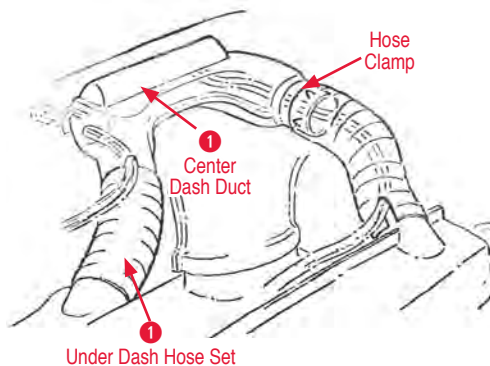

AC Center Outlet Hoses

- **1 Center Dash Duct**
  250257 63-67 AC Upper Center Dash Duct.....$180.00
- **Center Y Duct**
  250095 63-67 Center Y Duct Under Dash $175.00
  250063 63-67 Htr/Def Outlet Duct Under Dash ..$135.00
- **Plenum Cover**
  250258 63-67 AC Plenum Cover.....$65.00

- **Plenum Cover Screws**
  250170 63-67 AC Plenum Cover Screws (12 pcs) . $9.00
- **2 Underdash Hose Set**
  250097 63-67 Underdash Hose Set.....$39.00

- 250075 63-67 Heater/Wiper Switch Nut Wrench..$13.00

Frame
Suspension
Steering
Brakes
Engine
Transmission
Cooling Sys
Heat/AC
Fuel Sys
Exhaust
Electrical
Body
Interior
Misc.
Index
Order Form