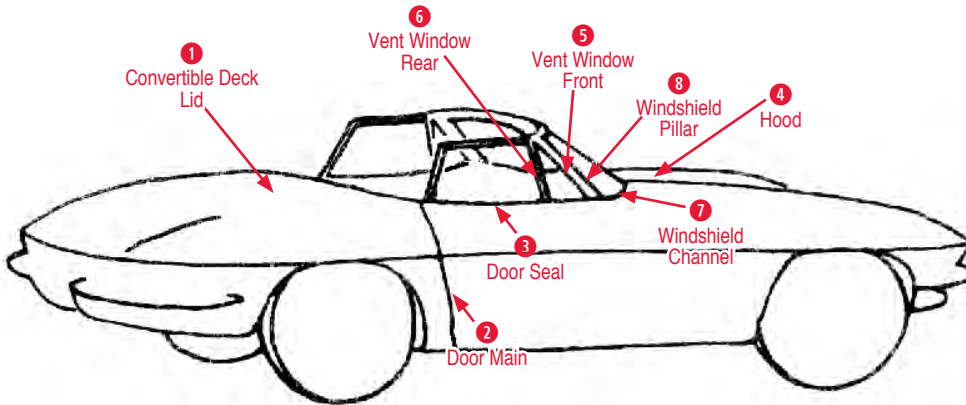

1963-1967 Convertible Weatherstrips

1 Convertible Deck Lid

- 460108 63-67 Deck Lid Weatherstrip $37.00

Door Auxiliary

- 460023 63 LH Coupe & Convertible Door Auxillary Weatherstrip.....$14.00
- 460027 63 RH Coupe & Convertible Door Auxillary Weatherstrip.....$14.00
- 460018 63-67 RH Coupe & Convertible Door Auxillary Weatherstrip.....$15.00
- 460017 63-67 LH Coupe & Convertible Door Auxillary Weatherstrip.....$15.00
- 460037 63-67 Door Auxillary Weatherstrip Push-In Fastener Kit (8 pcs) $5.00

2 Door Main

- 460016 63-67 RH Convertible Door Main Weatherstrip $61.00
- 460015 63-67 LH Convertible Door Main Weatherstrip $61.00

3 Door Seal

- 460020 63-67 Convertible Door Outer Seal (pair) $29.00

4 Hood

- 460144 63-82 Hood Ledge Weatherstrip $9.00

5 Vent Window Front

- 460031 63-67 RH Convertible Vent Window Front Weatherstrip $52.00
- 460030 63-67 LH Convertible Vent Window Front Weatherstrip $52.00

6 Vent Window Rear

- 460032 63-67 RH Convertible Vent Window Rear Weatherstrip $24.00
- 460033 63-67 LH Convertible Vent Window Rear Weatherstrip $24.00

7 Windshield Channel

- 460115 63-67 Convertible Windshield Channel....$55.00

8 Windshield Pillar

- 460022 63-67 Convertible Windshield Pillar Weatherstrip (Pair) $101.00
- 130081 63-67 Convertible Windshield Pillar Weatherstrip Retainer with Screws$29.00