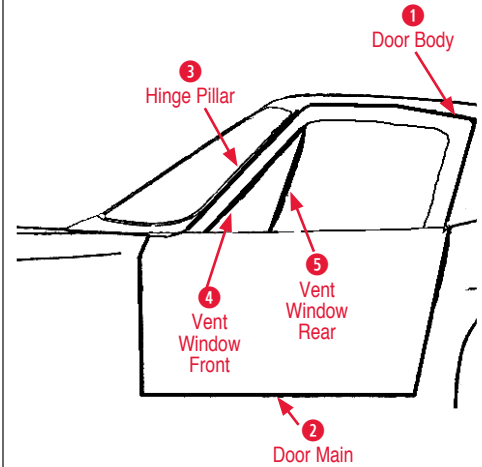

1963-1967 Coupe Window Weatherstrips

1 Door Body

- 460040 63-67 RH Coupe Weatherstrip on Body Above Door $58.00
- 460039 63-67 LH Coupe Weatherstrip on Body Above Door $58.00

2 Door Main

- 460036 63-67 RH Coupe Door Main Weatherstrip$21.00
- 460035 63-67 LH Coupe Door Main Weatherstrip$21.00

3 Hinge Pillar

- 460044 63-67 RH Coupe Hinge Pillar Weatherstrip$25.00
- 460045 63-67 LH Coupe Hinge Pillar Weatherstrip$25.00
- 460043 63-67 Coupe Hinge Pillar Weatherstrip Fastener Kit $130.00

4 Vent Window Front

- 460046 63-67 RH Coupe Vent Window Front Weatherstrip $46.00
- 460047 63-67 LH Coupe Vent Window Front Weatherstrip $46.00

5 Vent Window Rear

- 460048 63-67 RH Coupe Vent Window Rear Weatherstrip $46.00
- 460049 63-67 LH Coupe Vent Window Rear Weatherstrip $46.00