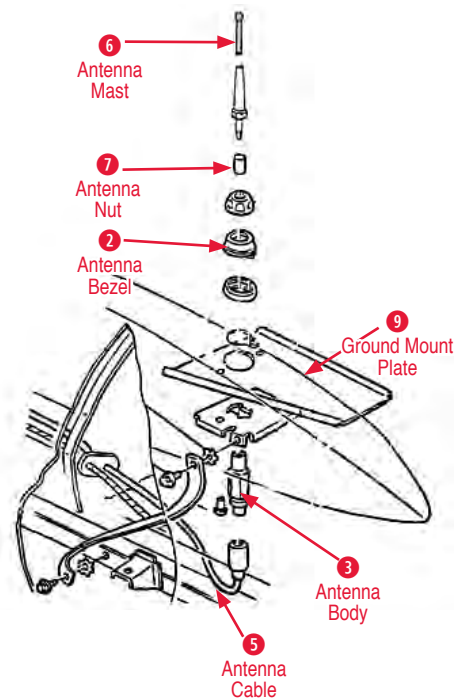

11 Mount Bracket Screw

- 200031 65-66 Screw for Power Antenna Bracket... \$3.00

12 Nut Plate

- 200032 65-66 Nut Plate for Power Antenna Bracket \$10.00

1965-1966 Power Antenna

1967 Antenna

13 Power Antenna

- 200036 65-66 Correct Power Antenna (with exchange) \$600.00
- 200006 65-66 Power Antenna with Hardware (reproduction) \$195.00