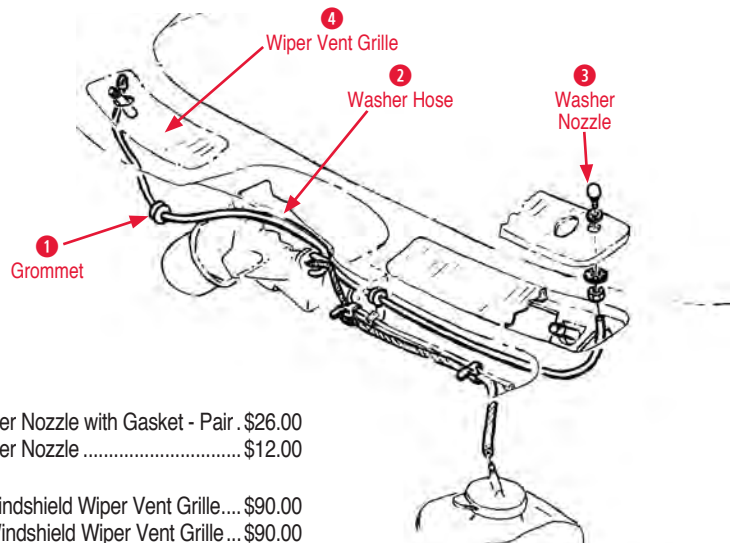

Washer Hoses

Firewall Grommet
560023 63-76 Washer Hose Grommet at Firewall 2 required.....$2.00

1 Grommet
480139 63-67 Windshield Wiper Washer Grommet.....$10.00

560036 63-67 Washer Hose Grommet at Firewall..$6.00

2 Washer Hose Set
480071 63-67 Washer Hose Set without AC $14.00
480072 63-67 Washer Hose with AC $14.00

Washer Pump
480082 63-74 Washer Pump Rebuild Kit.....$12.00

3 Washer Nozzle
480020 63-67 Washer Nozzle with Gasket - Pair . $26.00
480127 63-67 Washer Nozzle $12.00

4 Wiper Vent Grille
160117 63-67 LH Windshield Wiper Vent Grille....$90.00
160118 63-67 RH Windshield Wiper Vent Grille...$90.00