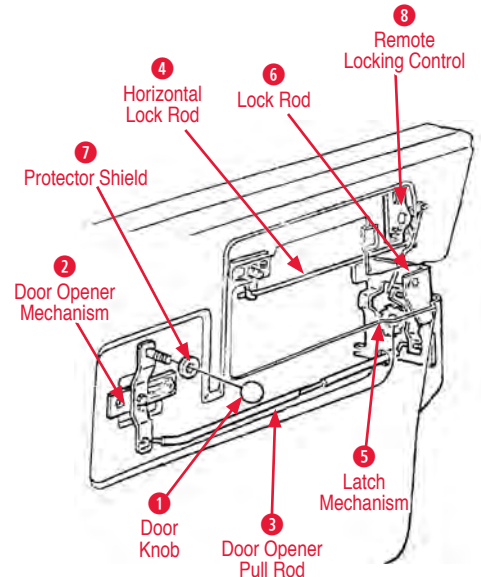

1967 Lock Controls