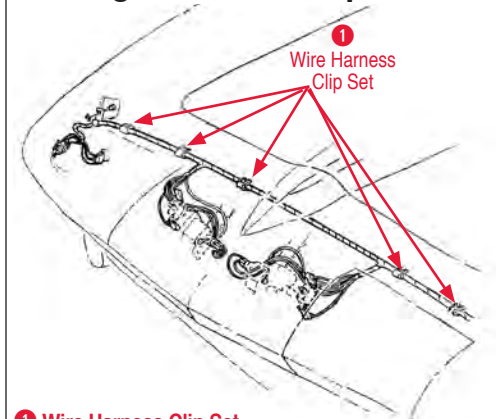

Headlight Harness Clips

- 1 Wire Harness Clip Set**
240050 63-67 Headlight Wire Harness Clip Set to
Header Bar\$32.00

- Frame
- Suspension
- Steering
- Brakes
- Engine
- Transmission
- Cooling Sys
- Heat/AC
- Fuel Sys
- Exhaust
- Electrical
- Body
- Interior
- Misc.
- Index
- Order Form