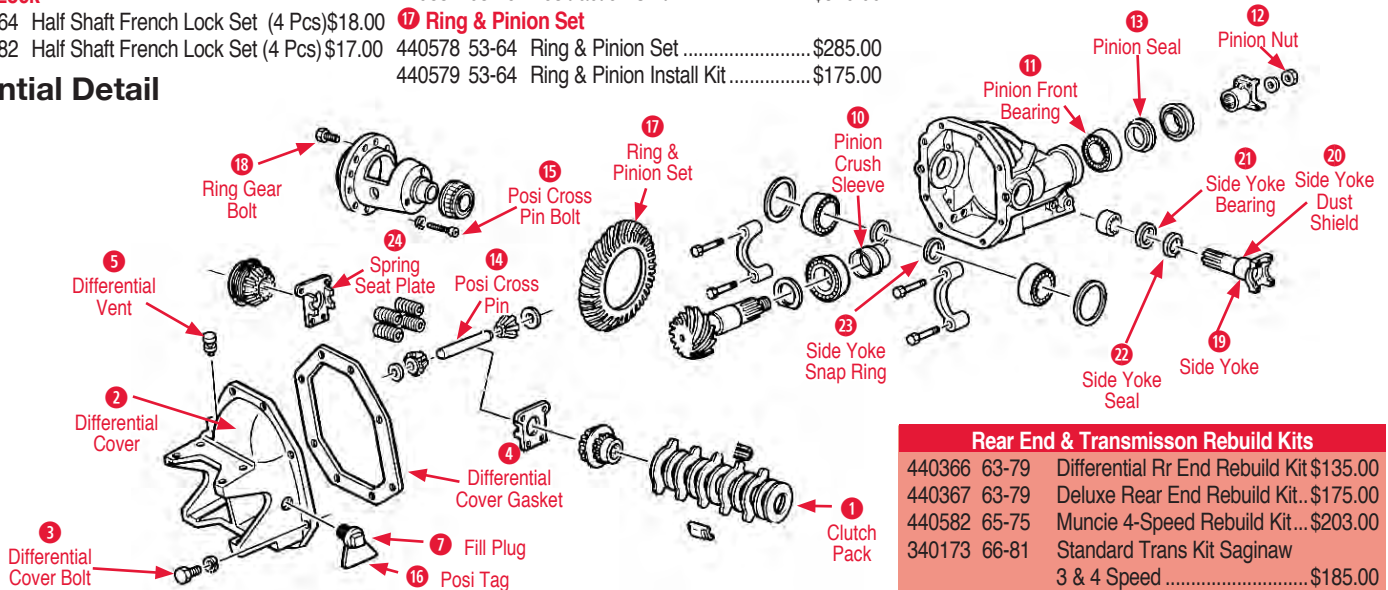

Differential Detail

Rear End & Transmission Rebuild Kits	
440366 63-79	Differential Rr End Rebuild Kit $135.00
440367 63-79	Deluxe Rear End Rebuild Kit..$175.00
440582 65-75	Muncie 4-Speed Rebuild Kit...$203.00
340173 66-81	Standard Trans Kit Saginaw 3 & 4 Speed $185.00