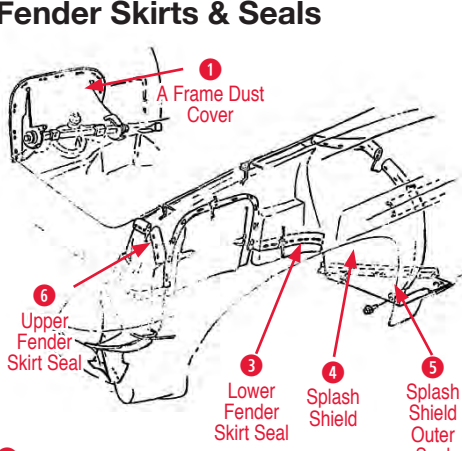

Fender Skirts & Seals

1 A Frame Dust Cover

185174 63-66 A Frame Dust Cover (pr w/staples) $14.00

185179 67-67 A Frame Dust Cover (pr w/staples) $14.00

2 Fender Skirt

450165HL 63 LH Front Inner Fender Skirt (HL) $234.00

450165PM 63 LH Front Inner Fender Skirt (PM) $400.00

450166HL 63 RH Front Inner Fender Skirt (HL) $234.00

450166PM 63 RH Front Inner Fender Skirt (PM) $400.00

450167 64 LH Front Inner Fender Skirt (PM) $400.00

450168 64 RH Front Inner Fender Skirt (PM) $400.00

450347 65 LH Front Inner Fender Skirt (PM) $400.00

450348 65 RH Front Inner Fender Skirt (PM) $400.00

450349 66-67 LH Front Inner Fender Skirt (PM) $400.00

450350 66-67 RH Front Inner Fender Skirt (PM) $400.00

Inner Splash Shield

400062 64-67 Inner Splash Shields 327 Pair.....$36.00

400063 65-67 Inner Splash Shield Big Block Pair $36.00

Inner Splash Shield Mount Bracket

400065 64-67 RH Inner Splash Shield Mount Brkt$11.00

3 Lower Fender Skirt Seals

185175 63-67 Lower Skirt Seals (4 Pcs).....$8.00

Outer Splash Shield Mount

170242 63-67 Outer Splash Shield Mount

Kit (8 pcs).....$7.00

4 Splash Shield

400068 63-67 RH Front Outer Splash Shield.....$35.00

400067 63-67 LH Front Outer Splash Shield.....$35.00

5 Splash Shield Outer Seal

185060 63-82 Seal for Outer Splash Shield (pair) $10.00

Splash Shield Staples

170016 56-67 Spash Shield Staples (25 pcs).....$6.00

6 Upper Fender Skirt Seals

185177 64-67 Upper Fender Skirt Seals (4 pcs)...$13.00

Fender Skirt & Splash Shield Kit

185062 67 Skirt & Splash Shield Seal Kit...$45.00