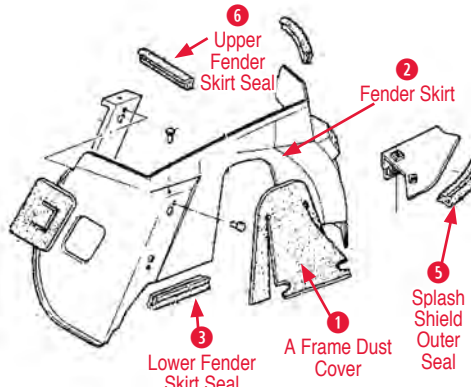

Fender Skirts & Seals

1 A Frame Dust Cover

185174 63-66 A Frame Dust Cover (pr w/staples) $14.00

185179 67-67 A Frame Dust Cover (pr w/staples) $14.00

2 Fender Skirt

450165HL 63 LH Front Inner Fender Skirt (HL) $234.00

450165PM 63 LH Front Inner Fender Skirt (PM) $400.00

450166HL 63 RH Front Inner Fender Skirt (HL) $234.00

450166PM 63 RH Front Inner Fender Skirt (PM) $400.00

450167 64 LH Front Inner Fender Skirt (PM) $400.00

450168 64 RH Front Inner Fender Skirt (PM) $400.00

450347 65 LH Front Inner Fender Skirt (PM) $400.00

450348 65 RH Front Inner Fender Skirt (PM) $400.00

450349 66-67 LH Front Inner Fender Skirt (PM) $400.00

450350 66-67 RH Front Inner Fender Skirt (PM) $400.00

Inner Splash Shield

400062 64-67 Inner Splash Shields 327 Pair.....$36.00

400063 65-67 Inner Splash Shield Big Block Pair $36.00

Inner Splash Shield Mount Bracket

400065 64-67 RH Inner Splash Shield Mount Brkt$11.00

3 Lower Fender Skirt Seals

185175 63-67 Lower Skirt Seals (4 Pcs).....$8.00

Outer Splash Shield Mount

170242 63-67 Outer Splash Shield Mount

Kit (8 pcs).....$7.00

4 Splash Shield

400068 63-67 RH Front Outer Splash Shield.....$35.00

400067 63-67 LH Front Outer Splash Shield.....$35.00

5 Splash Shield Outer Seal

185060 63-82 Seal for Outer Splash Shield (pair) $10.00

Splash Shield Staples

170016 56-67 Spash Shield Staples (25 pcs).....$6.00

6 Upper Fender Skirt Seals

185177 64-67 Upper Fender Skirt Seals (4 pcs)...$13.00

Fender Skirt & Splash Shield Kit

185062 67 Skirt & Splash Shield Seal Kit...$45.00