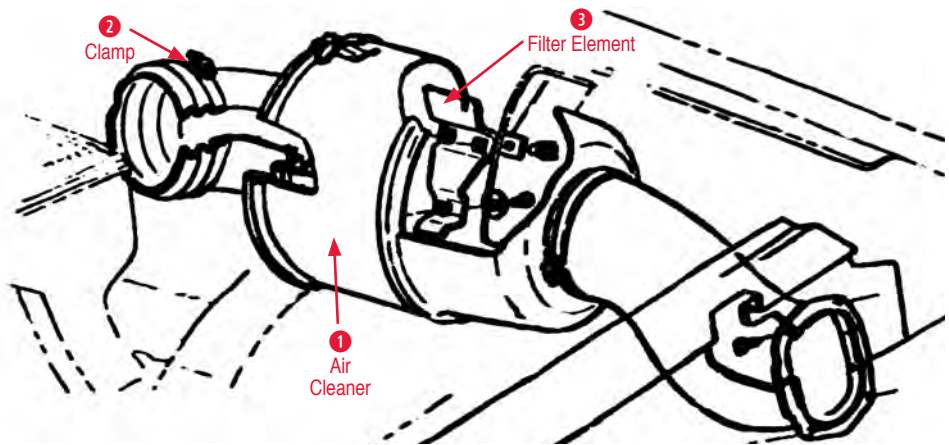

Gaskets

Radiator Seals

- **Fan Shroud Seals**
  185184 66-67 Fan Shroud Seal 427 with AC.....$6.00
  185178 63-65 Fan Shroud Lower Seal.....$6.00
- **Core Support Seals**
  185182 66-67 Lower Core Support Seal 327 with AC.....$11.00
  185183 66-67 Big Block Lower Core Support Seal with AC (3 Pcs).....$11.00
- **Radiator Hood Seals**
  185180 65 Radiator to Hood Seal (396) $9.00
  185181 66-67 Radiator to Hood Seal (All w/ AC)..$40.00