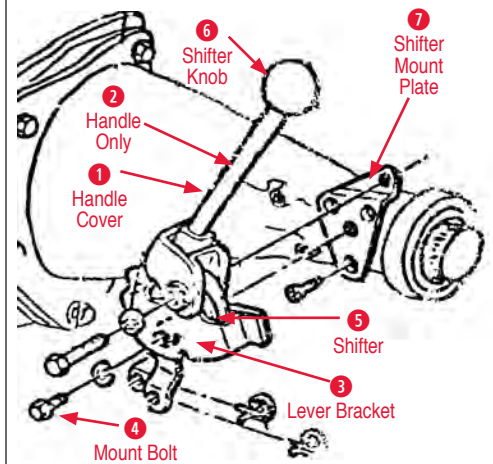

1964-1967 4-Speed Shifter

Bracket Bolt

- 170211 66-67 Shifter Mount Bracket Bolt Kit (to Crossmember).....$5.00

1 Handle Cover

- 340003 59-63 4 Speed Handle Cover.....$39.00

2 Handle Only

- 340366 64-67 4 Speed Chrome Shifter Handle....$99.00

Interlock Shim

- 340281 64-81 Shifter Interlock Shim (5/64 inch)..... $9.00
- 340299 64-81 Shifter Interlock Shim (7/64 inch)..... $9.00

3 Lever Bracket

- 340310 64-81 4 Speed Shifter Lever Bracket - Lwr$20.00

4 Mount Bolt

- 170133 64-67 Shifter to Transmission Mount Plate Bolt Kit (2 Bolts & 2 Washers) $2.00

Mount Bracket on Frame

- 340213 63-67 Transmission Mount Bracket to Frame.....$51.00
- 340040 66-67 4-Speed Shifter Mount Bracket on Frame.....$46.00

5 Shifter

- 340323 63-67 4-Spd Hurst Competition Shifter ..$436.00
- 340023 64-67 4 Speed Shifter with Knob.....$229.00

6 Shifter Knob

- 340077 64-68 3 & 4 Speed Shifter Knob (chrome)$20.00
- 340092 64-68 Shifter Knob (chrome) $11.00

7 Shifter Mount Plate

- 340039 64-66 4-Speed Shifter Mount Plate with Screws on Trans.....$23.00