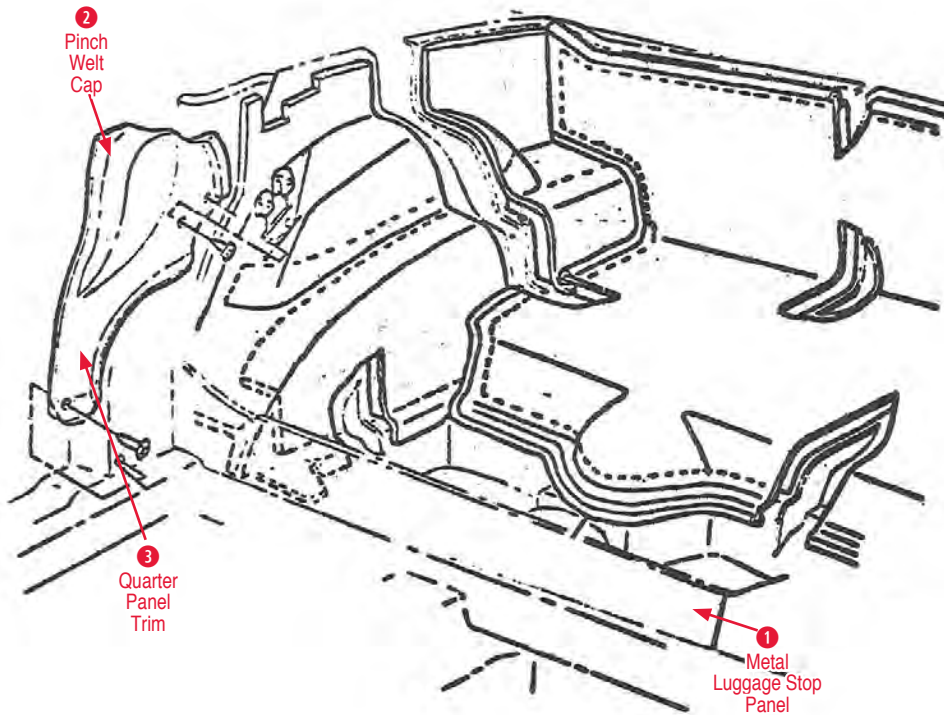

1963-1967 Rear Quarter