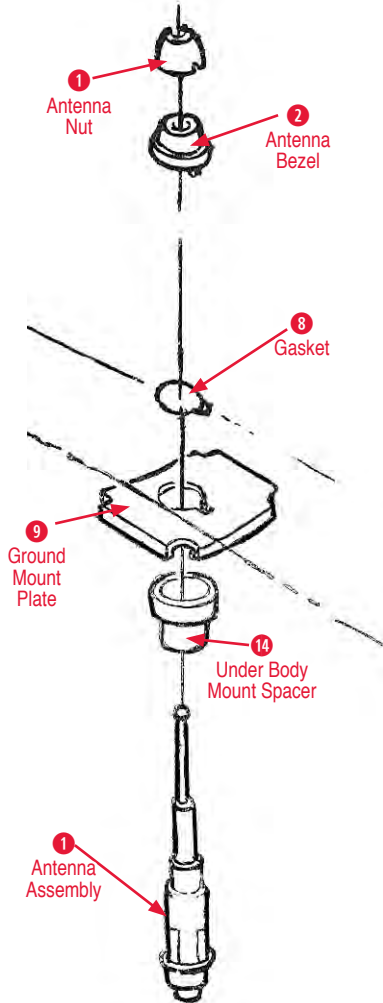

7 Antenna Nut

- 200021 63-64 Antenna Nut $6.00
- 200025 65-68 Antenna Nut $6.00
- 200197 67-68 Fixed Antenna Nut $4.00

8 Gasket

- 185024 63-82 Gasket except Power Antenna $1.00

9 Ground Mount Plate

- 200029 63-66 Antenna Ground Mount Plate $25.00
- 200038 67 Antenna Ground Plate with Reinforcement $115.00
- 200040 67-68 Antenna Ground Plate with Reinforcement $25.00

10 Mount Bracket

- 200030 65-66 Power Antenna Mount Bracket $22.00

11 Mount Bracket Screw

- 200031 65-66 Screw for Power Antenna Bracket... $3.00

12 Nut Plate

- 200032 65-66 Nut Plate for Power Antenna Bracket $10.00