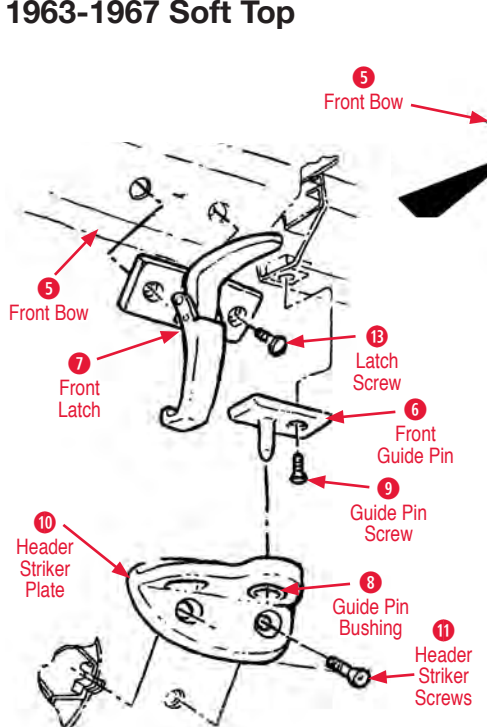

1963-1967 Soft Top

- **1 Deck Lid Latch**
  360049 63-67 Soft Top Rear Latch (on Deck) $105.00
- **2 Deck Lid Latch Gasket**
  185057 63-67 Gasket Rear SoftTop Latch pair $5.00
- **3 Deck Lid Latch Screw**
  170147 63-67 Soft Top Rear Latch Screw Set (10 Pcs)..... $4.00

- **4 End Cap**
  280712 56-75 Trim End Cap Kit (stainless steel)..$11.00
- **5 Front Bow**
  360035 63-67 Soft Top Header Bow $420.00
- **6 Front Guide Pin**
  360040 63-67 Soft Top Guide Pin (pair).....$20.00
  230003 63-67 Hard Top Guide Pins.....$51.00
- **7 Front Latch**
  230008 63-67 RH Soft & Hard Top Front Latch . $131.00
  230007 63-67 LH Soft & Hard Top Front Latch ..$131.00
- **8 Guide Pin Bushing**
  360043 63-67 Header Guide Pin Bushings (pair) ... $4.00
- **9 Guide Pin Screw**
  170445 63-67 Front Guide Pin Screws (2 pcs) $2.00
  170446 63-67 Rear Pin Screws & Washers..... $3.00
- **10 Header Striker Plate**
  160121 63-67 Convertible Header Strikers Pair....$37.00

- **11 Header Striker Screws**
  170448 63-67 Conv Header Striker Screw Kit $3.00
- **12 Latch Retainer**
  360051 63-67 Soft Top Latch Retainer on Deck..... $8.00
- **13 Latch Screw**
  170437 56-67 Soft or Hard Top Latch Screws (4 pcs)..... $5.00
- **14 Soft Top Guide Pin**
  360048 63-67 RH Soft Top Rear Pin..... $30.00
  360047 63-67 LH Soft Top Rear Pin $30.00
- **Soft Top Kit**
  280193 63-67 Soft Top Kit Original Style $429.00
  280194 63-67 Soft Top Kit Original Dated..... $702.00
- **15 Soft Top Mounting Bolt**
  170965 63-75 Soft Top Mounting Bolt Kit (E)..... $10.00
- **Striker Plate**
  360052 63-67 Deck Lid Strikers with Rivets Set ... $15.00