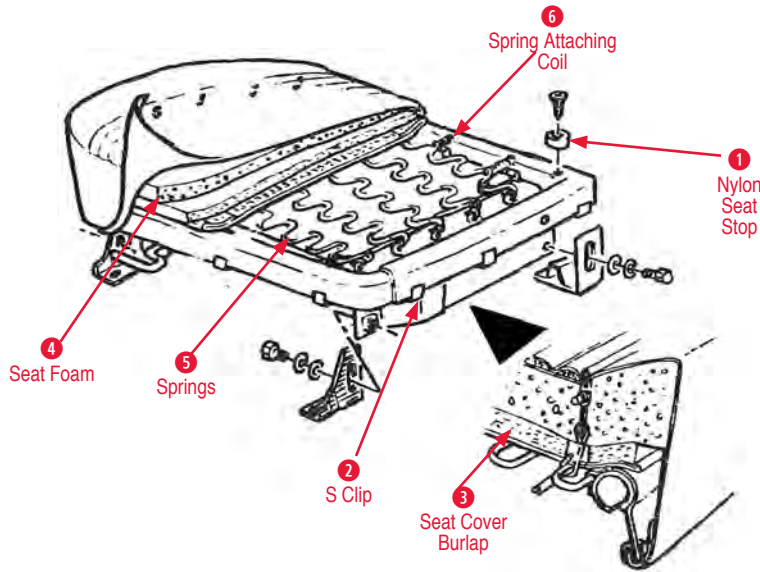

Bumper

290320 67 Seat Metal/Plastic Bumper Set\$15.00

Hog Ring

170731 53-02 Seat Hog Ring Med.080 inch Wire . \$0.05
170732 53-02 Seat hog Ring Large .088 inch Wire \$0.05

1 Nylon Seat Stop

290007 63-67 Nylon Seat Bumper Stop Set (4 pcs)\$8.00