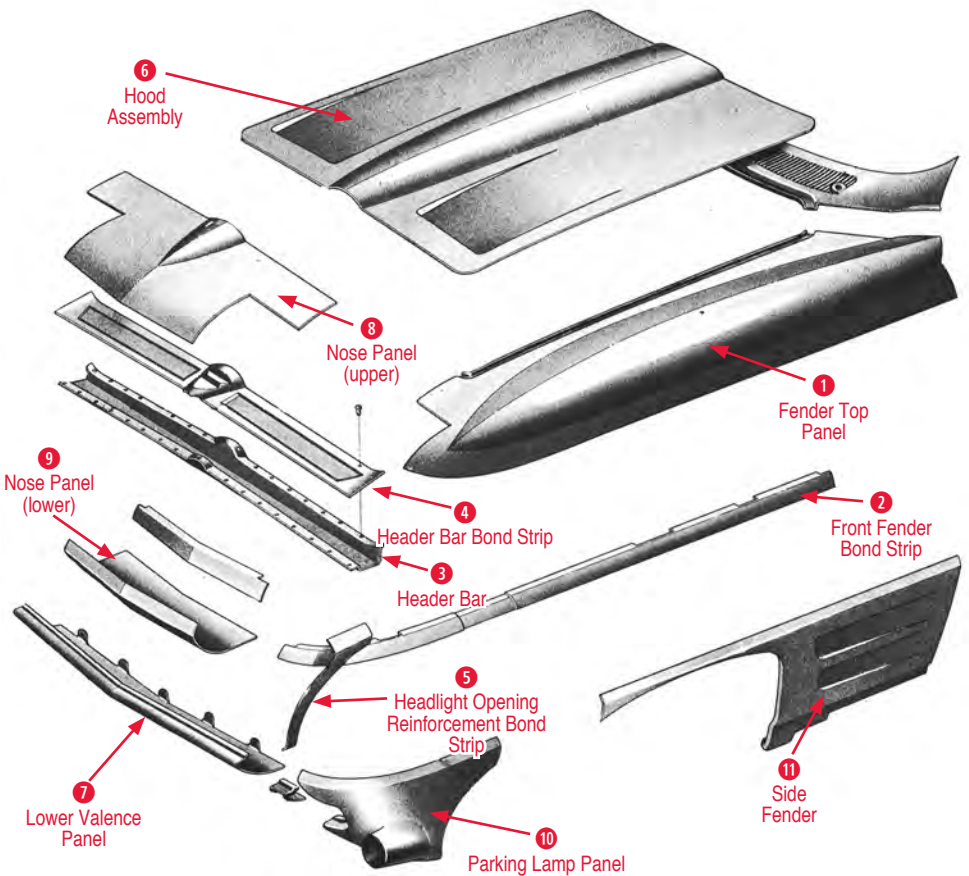

- 450105 63-67 LH Bond Strip for Inner Headlight Opening Reinforcement (PM) $45.00
- 450106 63-67 RH Bond Strip for Inner Headlight Opening Reinforcement (PM) $45.00
- 450107 63-67 LH Bond Strip for Outer Headlight Opening Reinforcement (PM) $45.00
- 450108 63-67 RH Bond Strip for Outer Headlight Opening Reinforcement (PM) $45.00

Hinge Pillar Cover

- 450091 63-67 LH Hinge Pillar Cover (HL).....$160.00
- 450092 63-67 RH Hinge Pillar Cover (HL).....$160.00

6 Hood Assembly

- 450146HL 63 Hood Assembly (HL) $650.00
- 450146PM 63 Hood Assembly (PM) $1,581.00
- 450146S 63 Hood Assembly (Smooth) $1,000.00
- 450147HL 64 Hood Assembly (HL) $650.00
- 450147PM 64 SB Hood Assembly (PM) $1,581.00
- 450147S 64 SB Hood Assembly (Smooth) ...$1,000.00
- 450148HL 65-67 SB Hood Assembly (HL).....$650.00
- 450148PM 65-67 SB Hood Assembly (PM).....$1,581.00
- 450148S 65-67 SB Hood Assembly (smooth) $1,000.00
- 450149HL 65-66 BB Hood Assembly (HL).....$650.00
- 450149PM 65-66 BB Hood Assembly (PM).....$1,581.00
- 450149S 65 BB Hood Assembly (smooth) $1,000.00
- 450012 66 BB Hood Assembly (PM) $1,585.00
- 450144 66-67 SB Hood Assembly (PM) $1,581.00
- 450150HL 67 BB Hood Assembly (HL) $650.00
- 450150PM 67 BB Hood Assembly (PM) $1,581.00
- 450150S 67 BB Hood Assembly (smooth).....$1,100.00

Hood Surround

- 450083 63-67 Hood Surround Panel.....$900.00

Lower Valance Bond Strip

- 450101 63-67 LH Front Lower Valance to Parking Lamp Panel Bond Strip $55.00
- 450102 63-67 RH Front Lower Valance to Parking Lamp Panel Bond Strip $55.00

7 Lower Valance Panel

- 450093 63-64 Lower Valance Panel $175.00
- 450094 65-67 Lower Valance Panel $175.00

8 Nose Panel (upper)

- 450087 63-67 Center Upper Nose Panel.....$270.00

9 Nose Panel (lower)

- 450088 63-67 Center Lower Nose Panel Press Molded $125.00

10 Parking Lamp Panel

- 450089 63-67 LH Parking Lamp Panel $215.00
- 450090 63-67 RH Parking Lamp Panel.....$215.00

Parking Lamp Panel Bond Strip

- 450097 63-67 LH Park Light Panel Bond Strip At Wheel Opening (PM).....$80.00
- 450098 63-67 RH Park Light Panel Bond Strip At Wheel Opening (PM).....$80.00

11 Side Fender

- 450127HL 63-64 LH Side Fender Panel (HL) $249.00
- 450127PM 63-64 LH Side Fender Panel (PM) ...$335.00
- 450127SMG 63-64 LH Side Fender Panel SMG $359.00
- 450127SMW 63-64 LH Side Fender Panel SMW $359.00
- 450128HL 63-64 RH Side Fender Panel (HL)....$249.00
- 450128PM 63-64 RH Side Fender Panel (PM)...$335.00
- 450128SMG 63-64 RH Side Fender SMG.....$359.00
- 450128SMW 63-64 RH Side Fender SMW.....$249.00
- 450129HL 65-66 LH Side Fender Panel (HL) $249.00
- 450129PM 65-66 LH Side Fender Panel (PM) ...$360.00
- 450129SMG 65-66 LH Side Fender SMG.....$359.00
- 450129SMW 65-66 LH Side Fender SMW $359.00
- 450130HL 65-66 RH Side Fender Panel (HL)....$249.00
- 450130PM 65-66 RH Side Fender Panel (PM)...$360.00
- 450130SMG 65-66 RH Side Fender SMG.....$359.00
- 450130SMW 65-66 RH Side Fender SMW.....$359.00
- 450131HL 67 LH Side Fender Panel (HL)....$249.00
- 450131PM 67 LH Side Fender Panel (PM)....$249.00
- 450131SMG 67 LH Side Fender Panel SMG ..$359.00
- 450131SMW 67 LH Side Fender Panel SMW ..$359.00
- 450132HL 67 RH Side Fender Panel (HL) ...$249.00
- 450132PM 67 RH Side Fender Panel (PM) ..$365.00

Smooth-Backed Hand Laid

Smooth-backed Hand Laid fiberglass panels are also available. They give the feel of Press Molded, but at a substantial savings. Please call for details.