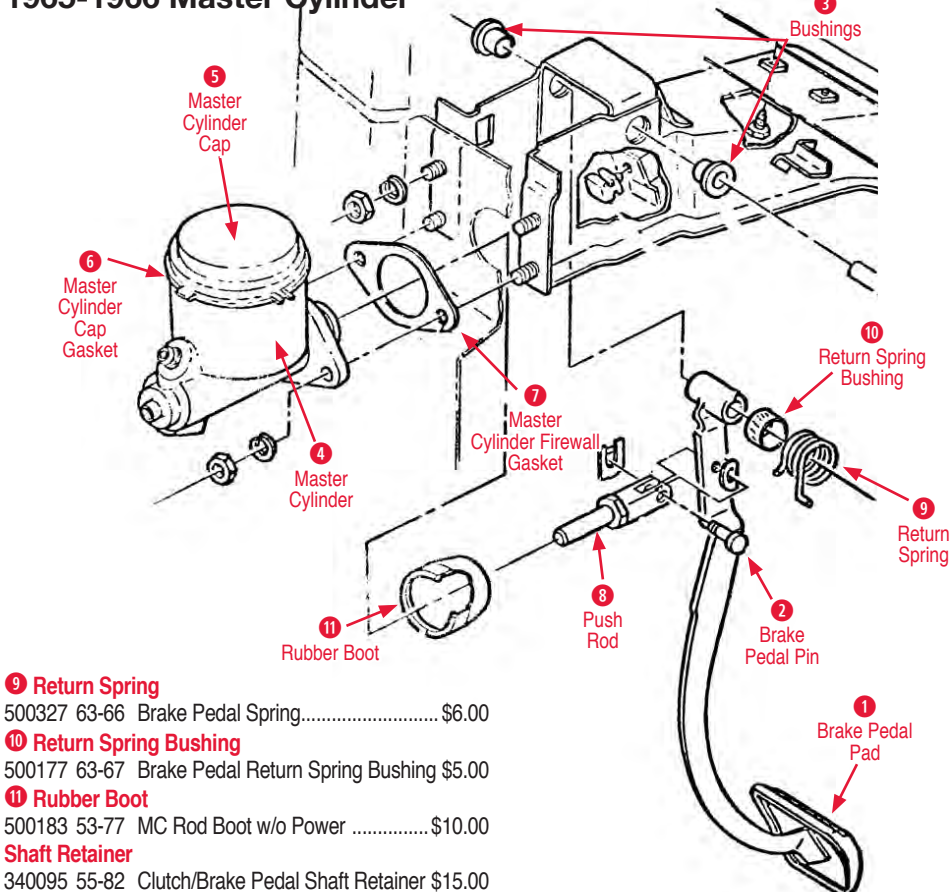

1965-1966 Master Cylinder

9 Return Spring

500327 63-66 Brake Pedal Spring..... $6.00

10 Return Spring Bushing

500177 63-67 Brake Pedal Return Spring Bushing $5.00

11 Rubber Boot

500183 53-77 MC Rod Boot w/o Power $10.00

Shaft Retainer

340095 55-82 Clutch/Brake Pedal Shaft Retainer $15.00