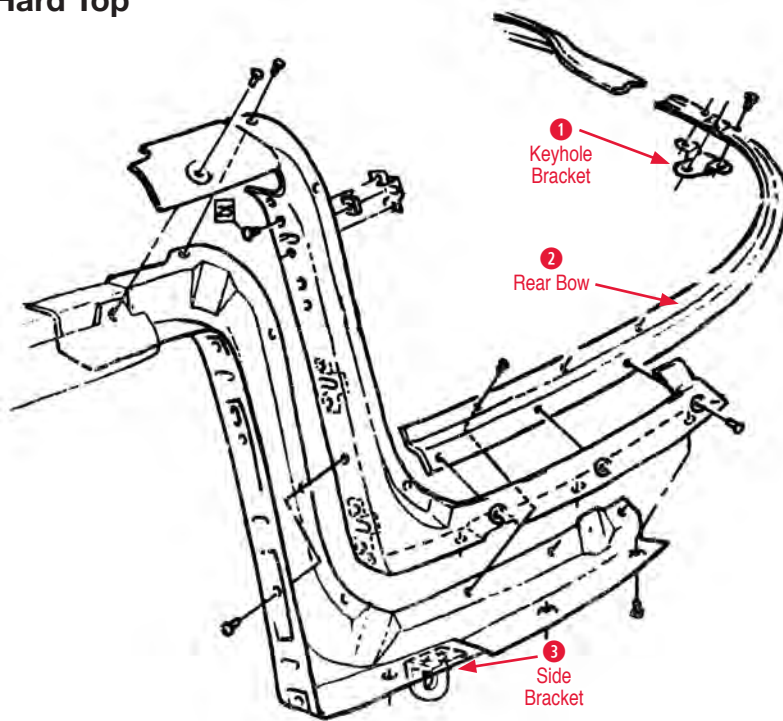

Hard Top Wrench

230043 63-67 Hard Top Wrench.....\$31.00

230044 63-67 Hard Top Wrench Bag.....\$4.00

Hard Top Mount Kit

230006 63-67 HardTop Mount Kit.....\$21.00

1963-1967 Hard Top

1 Keyhole Bracket

230027 63-67 LH Rear Bolt Keyhole Bracket\$25.00