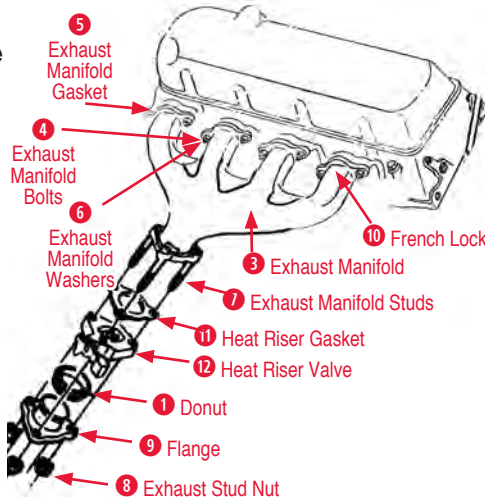

Exhaust Manifold and Flange

Big Block Right Side

Small Block Right Side

1 Donut

- 150039 57-74 Exhaust Donut Seal 2 inch (ea) \$4.00
- 150040 57-74 Exhaust Donut Seal 2-1/2 inch (ea) . \$6.00

2 Donut Sleeve