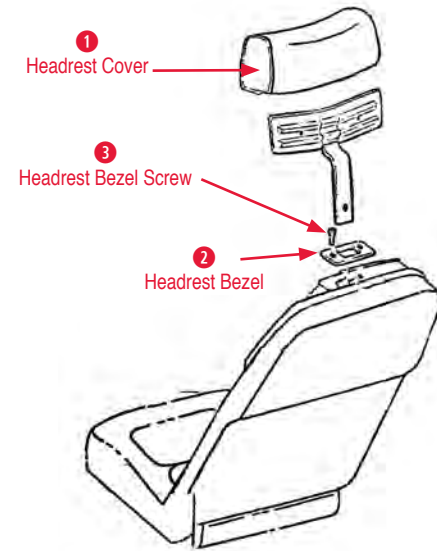

Bumper

290320 67 Seat Metal/Plastic Bumper Set\$15.00

Hog Ring

170731 53-02 Seat Hog Ring Med.080 inch Wire . \$0.05
170732 53-02 Seat hog Ring Large .088 inch Wire \$0.05

1 Nylon Seat Stop

290007 63-67 Nylon Seat Bumper Stop Set (4 pcs)\$8.00