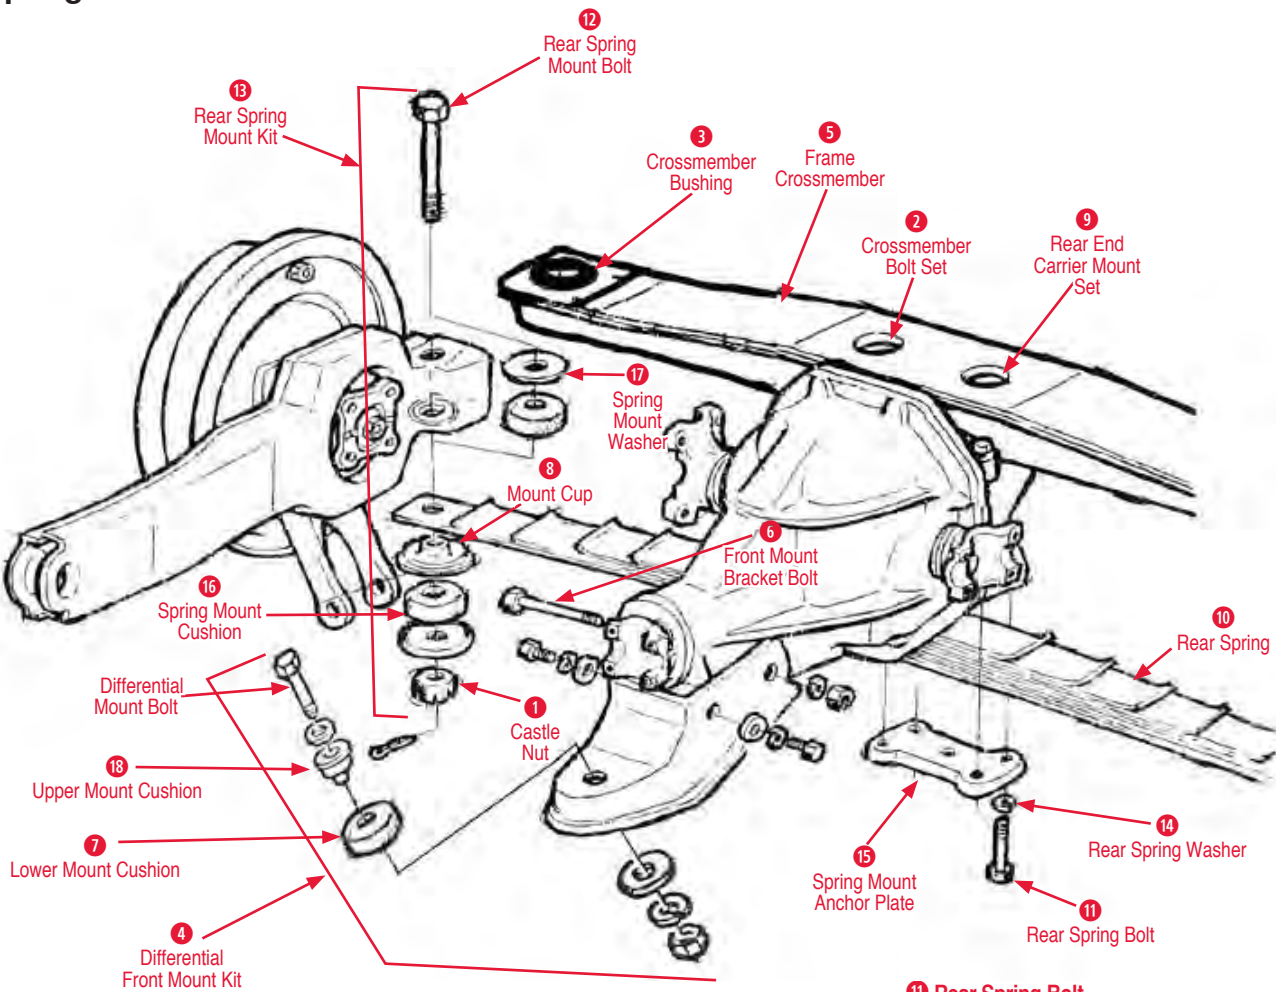

Rear Spring & Differential Mount

1 Castle Nut

- 170200 63-82 Rear Spring Mount Castle Nut..... $1.50
- 170999 63-82 Rear Spring 9/16-12 Castle Nut.....$1.00

2 Crossmember Bolt Set

- 170755 63-67 Diff To X-member Bolt Set Correct.. $4.00

3 Crossmember Bushing

- 440223 63-79 Rear End Crossmember Bushing..$65.00

4 Differential Front Mount Kit

- 440277 63-82 Rear End Mount Kit.....$20.00

8 Mount Cup

- 440839 63-67 Rear Spring Mount Cup (correct)..... $4.00
- 440174 63-79 Rear Spring Mount Cup.....$2.50

9 Rear End Carrier Mount Set

- 440268 63-79 Bolt & Washer Set (8 pcs)..... $7.00

10 Rear Spring

- 440176 63-79 9-Leaf Standard Spring 2-1/4 in...$135.00
- 440177 63-78 7-Leaf Heavy Duty Spring 2-1/4 in.....$135.00
- 440179 63-77 Rear Spring Liner.....$8.00
- 440261 63-77 Composite Rear Spring 315lb.....$334.00
- 440264 63-77 Composite Rear Spring 340lb.....$334.00
- 440266 63-77 Composite Rear Spring 355lb.....$309.00
- 440608 63-79 7-Leaf Rear Spring (NCRS correct).....$250.00
- 440609 63-79 9-Leaf Rear Spring (NCRS correct).....$300.00

11 Rear Spring Bolt

- 170205 63-81 Rear Spring Bolt 9/16-18X6-3/8 in. $35.00
- 170199 63-79 Stock Mount Bolt 3 1/4 inch Rear Spring Center Mount Plate 9/16 inch -12 .... $2.00
- 170201 63-77 Mount Bolt 3 1/2 inch Rear New Spring 63-77 Center Mount Plate 9/16 inch-12..... $2.25

12 Rear Spring Mount Bolt

- 170253 63-79 Stock Rear Spring Bolt Kit 3-1/4 in. $10.00
- 170254 63-79 Rear New Spring Bolt Kit 3-1/2 in. . $14.00

13 Rear Spring Mount Kit

- 440172 63-82 Rear Spring Mount Kit - Complete. $36.00
- 440173 63-82 Rear Spring Mount Kit Includes 8in. Bolt for Height Adjustment.....$64.00

14 Rear Spring Washer

- 170255 63-79 Grade 8 Washer 9/16 inch $0.25

15 Spring Mount Anchor Plate

- 440180 63-77 Rear Spring Mount Anchor Plate ... $18.00

16 Spring Mount Cushion

- 440175 63-79 Rear Spring Mount Cushion Rubber $5.00
- 440350 63-82 Poly Rear Spring Mount Cushion...$17.00

17 Spring Mount Washer

- 170198 63-82 Rear Spring Cushion Washer $2.00

18 Upper Mount Cushion

- 440205 63-82 Upper Mount Cushion $10.00
- 440566 63-79 Poly Upper Mount Cushion $11.00

7 Lower Mount Cushion

- 440204 63-82 Rear End Lower Mount Cushion....$11.00
- 440565 63-79 Poly Lower Mount Cushion $15.00

Rear Suspension Mount Kit		
440275	63-64	Rear Suspension Mount Kit....$165.00
440276	65-68	Rear Suspension Mount Kit....$165.00

Frame
Suspension
Steering
Brakes
Engine
Transmission
Cooling Sys
Heat/AC
Fuel Sys
Exhaust
Electrical
Body
Interior
Misc.
Index
Order Form