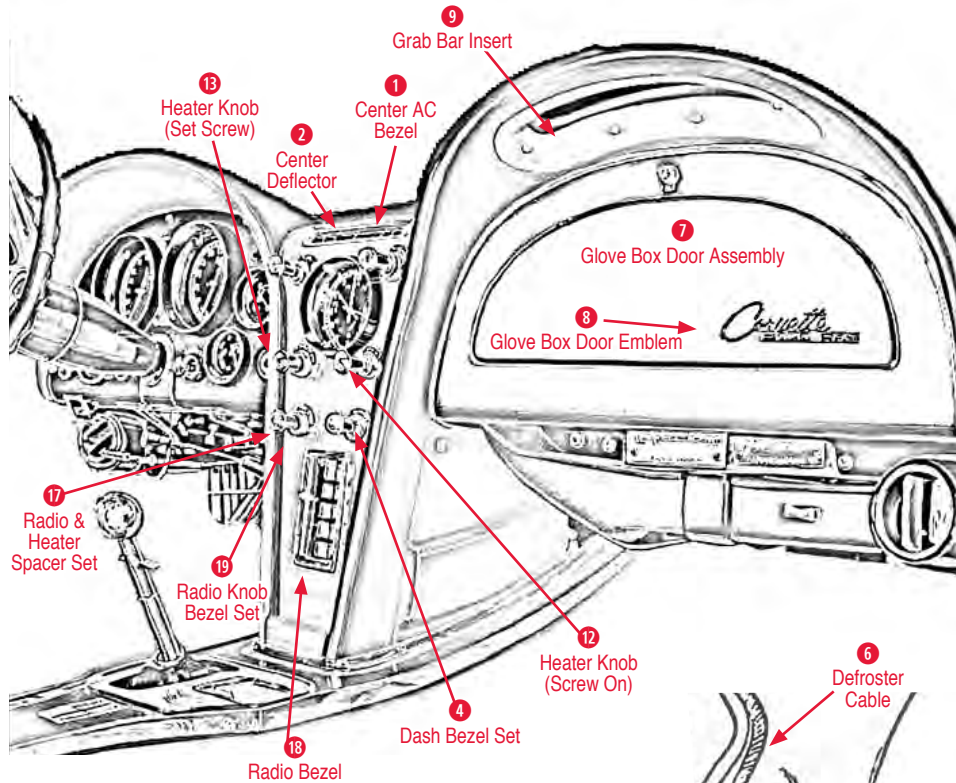

1963-1967 Dash Controls

AC Caution Decal (Off-Season Operation)

- 120383 63 Glove Box AC Caution Decal..... $4.50
- 120398 63 Glove Box AC Caution Decal..... $3.00

1 Center AC Bezel

- 110176 63-67 Center A/C Outlet Bezel.....$125.00

2 Center Deflector

- 110179 63-67 Center Dash Duct Deflector.....$125.00

Courtesy Light Socket

- 290011 53-10 Courtesy Light Socket.....$23.00
- 110082 63-67 Courtesy Light Bracket.....$9.00
- 490780 63-67 Courtesy Light Socket (correct).....$17.00

4 Dash Bezel Set (4 piece, Non-AC)

- 110051 63 4 Piece Dash Bezel Set (non AC)..$80.00
- 110054 64 4 Piece Dash Bezel Set (non AC)..$12.00
- 110058 65-67 4 Piece Dash Bezel Set (non AC)..$13.00

5 Dash Bezel Set (6 piece, with AC)

- 110052 63 6 Piece Dash Bezel Set (with AC)$254.00
- 110055 64 6 Piece Dash Bezel Set (with AC) . $18.00
- 110059 65-67 6 Piece Dash Bezel Set (with AC) . $15.50

Dash Cluster Ground Terminal Clip

- 490215 63-67 Dash Cluster Ground Terminal Clip. $3.00

6 Defroster Cable

- 250139 63-67 Defroster Cable No AC.....$57.00
- 250131 67 Defroster Cable with AC.....$57.00

7 Glove Box Door Assembly*

- 110036*63 Glove Box Door Assembly.....$504.00
- 110037*64-65 Glove Box Door Assembly.....$313.00
- 110040 66-67 Glove Box Door Assembly.....$334.00

*Sometimes 2nd quality is available, please ask.

8 Glove Box Door Emblem

- 110039 64-65 Glove Box Door Emblem.....$44.00
- 110042 66-67 Glove Box Door Emblem.....$44.00

Glove Box Front

- 110044 63 Glove Box Front (SECONDS).....$422.00

9 Grab Bar Insert* (specify color - see pg. 105)

- 110060*63-64 Grab Bar Insert (4 hole).....$13.00
- 110066*64-66 Grab Bar Insert (6 hole).....$13.00

Heater Knob Set

- 110061 63-64 Heater Knob Set.....$40.00
- 110062 65 Heater Knob Set.....$40.00
- 110063 66 Heater Knob Set.....$40.00
- 110064 67 Heater Knob Set.....$40.00