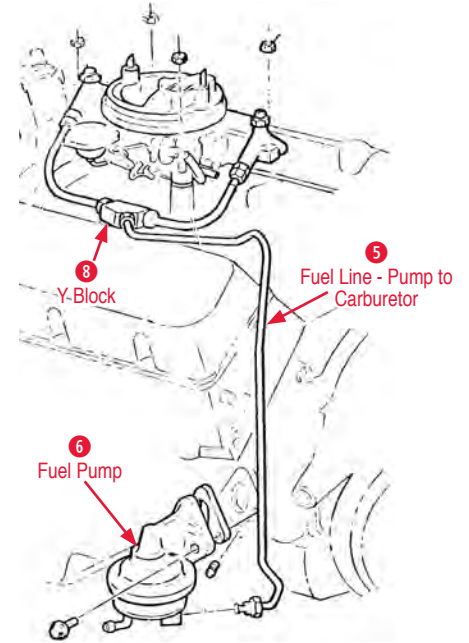

Big Block Fuel Lines

Carburetor Inlet Fitting

410074 66-69 Holley Carb Inlet Fitting (Big Block 1x4 or 3x2) $11.00

1 Fuel Filter Kit

410386 65 Fuel Filter Kit 396/425 with Adap ...$61.00

2 Fuel Line

410180 65 Pump to Carb Line w/ Y Block $90.00

3 Fuel Line Block to Carb

410371 65 Fuel Line Block To Rear Carburetor$20.00

4 Fuel Line Pump to Block

410370 65 Fuel Line Pump to Block 425 HP...$25.00

5 Fuel Line - Pump to Carburetor

410184 66 Pump to Carb Fuel Line 425 with Y Block.....$56.00

410190 67-69 Fuel Line Pump to Carb L88 with Y Block Kit.....$60.00

410373 67-69 Fuel Line Pump To Carb 427 L88..$42.00

Fuel Line Clamp

180098 65-74 Fuel Line Clamp.....$1.00

170552 53-08 Fuel Line Clamp (Green).....$1.00

6 Fuel Pump

410049 63-66 Fuel Pump with Adapter (Repl)....$100.00

410291 65-66 Fuel Pump 396-427.....$376.00

410338 67-69 Fuel Pump 427 .....$50.00

Fuel Pump Back Plate

410332 55-81 Fuel Pump Back Plate.....$14.00

7 Fuel Pump Bolt

410266 65-67 Big Block Fuel Pump Bolt (pr) Black $4.00

Fuel Pump Gasket

185101 55-81 Fuel Pump Gasket Pump To Mounting Spacer.....$3.00

185065 55-82 Fuel Pump Backing Plate Gasket Plate to Block $3.00

185065 55-82 Fuel Pump Backing Plate Gasket Plate to Block $3.00

Fuel Pump Push Rod

410333 55-81 Fuel Pump Push Rod $16.00

8 Y Block

410189 67 Fuel Line L88 Y Block.....$21.00