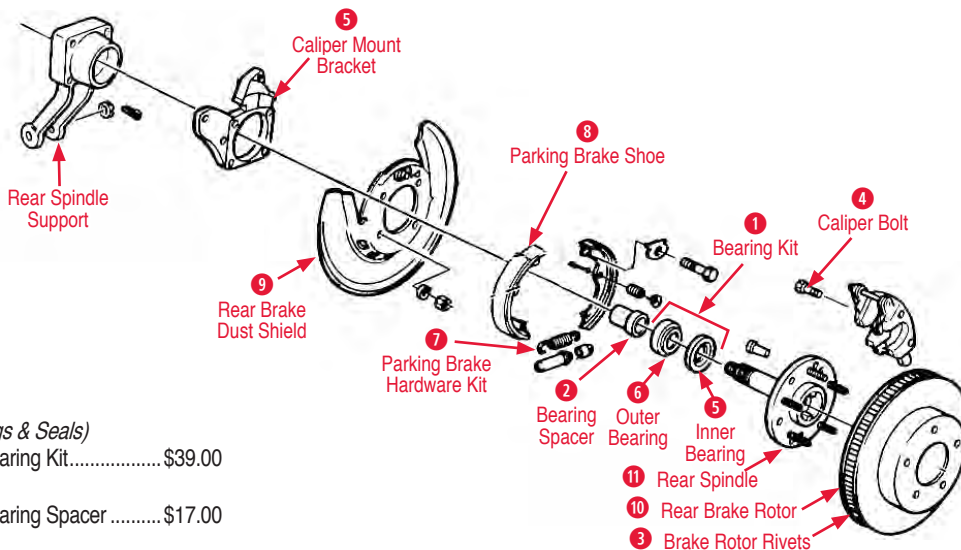

Rear Spindle & Wheel

1 Bearing Kit

(includes Inner & Outer Bearings & Seals)
440133 63-82 Rear Wheel Bearing Kit.....$39.00

2 Bearing Spacer

440193 63-82 Rear Wheel Bearing Spacer $17.00

3 Brake Rotor Rivets

440355 65-82 Brake Rotor Rivets Front or Rear
(10 Pcs)..... $8.00

4 Caliper Bolt

170700 63-82 Rear Caliper Bolt $1.00

5 Inner Bearing

440132 63-82 Rear Wheel Inner Bearing.....$14.00

6 Outer Bearing

440192 63-82 Rear Outer & Front Inner Bearing..$18.00

7 Parking Brake Hardware Kit (both sides)

500052 65-82 Pk Brake Spring Kit - Stainless $55.00

8 Parking Brake Shoe

500051 65-82 Parking Brake Shoe Set of 4.....$40.00

9 Rear Brake Dust Shield

440153 65-75 RH Dust Shield Silver $30.00
440153 65-75 RH Dust Shield Silver Correct..... $45.00
440154 65-75 LH Dust Shield Silver.....$30.00
440154 65-75 LH Dust Shield Silver Correct $45.00

10 Rear Rotor

440189 65-82 Rear Brake Rotor.....$75.00
440605 65-82 LH Rear Rotor Drilled/Slotted.....$150.00
440606 65-82 RH Rear Rotor Drilled/Slotted.....$150.00

11 Rear Spindle

440190 63-64 Rear Spindle except Disc Brake ..$175.00
440191 65-82 Rear Spindle Case (Reproduction)$130.00

12 Complete Rear Wheel Bearing Assemblies

440033 65-75 LH with Silver Back Plate $325.00
440034 65-75 RH with Silver Back Plate.....$325.00

Frame
Suspension
Steering
Brakes
Engine
Transmission
Cooling Sys
Heat/AC
Fuel Sys
Exhaust
Electrical
Body
Interior
Misc.
Index
Order Form