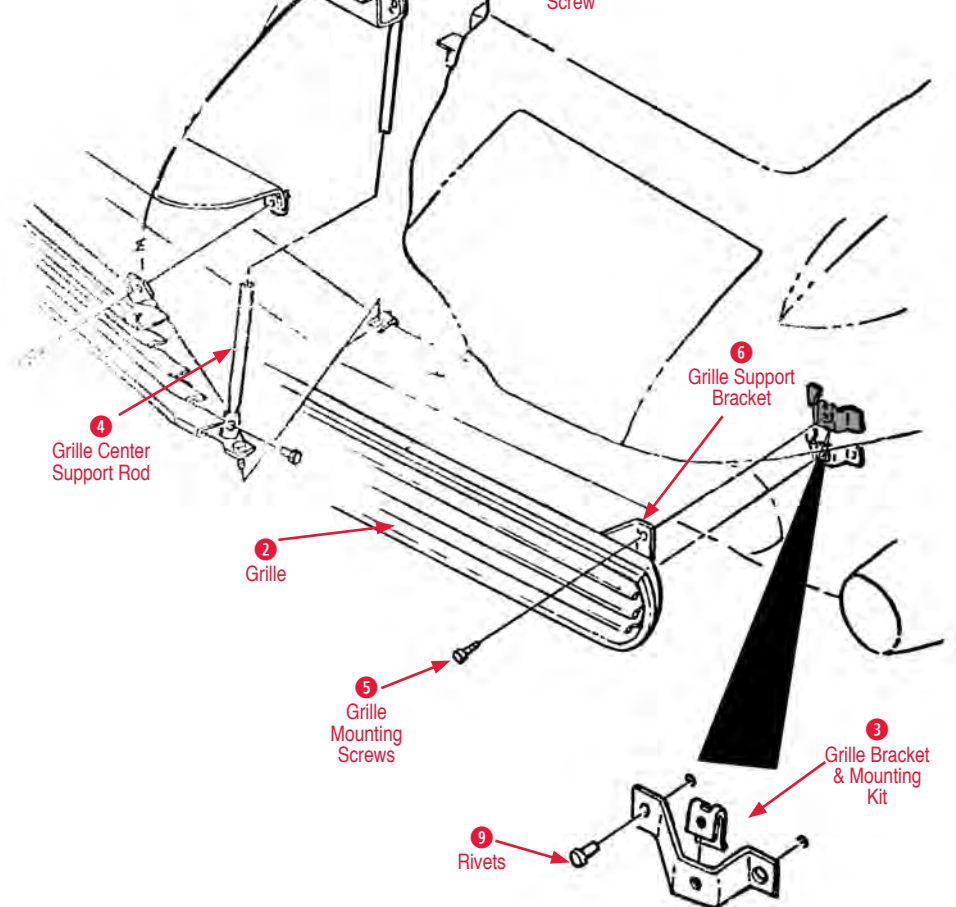

1965-1967 Grille

Grille Center Support Rod Upper Bolt

170819	65-67	Center Grille Support Rod Upper Bolt C Headmark	.....	$1.50

Grille Mount Bracket Set

420037	63-64	Grille Mount Bracket Set	.....	$24.00
420063	65-67	Grille Mount Bracket Set (23 pcs) Brackets-Screws-Nuts-Rivets	.....	$28.00
420068	65-67	Grille Mount Bracket Kit	.....	$35.00

5 Grille Mounting Screws

170355	65-67	Grille Mounting Screws (4 pcs)	.....	$4.00

6 Grille Support Bracket

420067	66-67	Auxiliary Grille Support Bracket Kit (Brackets & Rivets) 6 Pcs	.....	$19.00
420043	66-67	Auxiliary Grille Support Bracket Rivets to Grille (2 Req'd)	.....	$9.00

7 Lower Center Moulding

420035	63-64	Grille Lower Center Moulding	.....	$84.00
420036	63-64	Grille Moulding 3 piece set with Screws	.....	$180.00

8 Lower Moulding Clip

420027	63-64	Grille Lower Moulding Clip	.....	$4.00

9 Rivets

170141	63-79	Soft Rivet (Large Flathead Aluminum) 1/2 inch head	.....	$0.15

10 Screw

420045	65-67	Grille Top Center Brace Screw Kit	.....	$0.50

Frame
Suspension
Steering
Brakes
Engine
Transmission
Cooling Sys
Heat/AC
Fuel Sys
Exhaust
Electrical
Body
Interior
Misc.
Index
Order Form