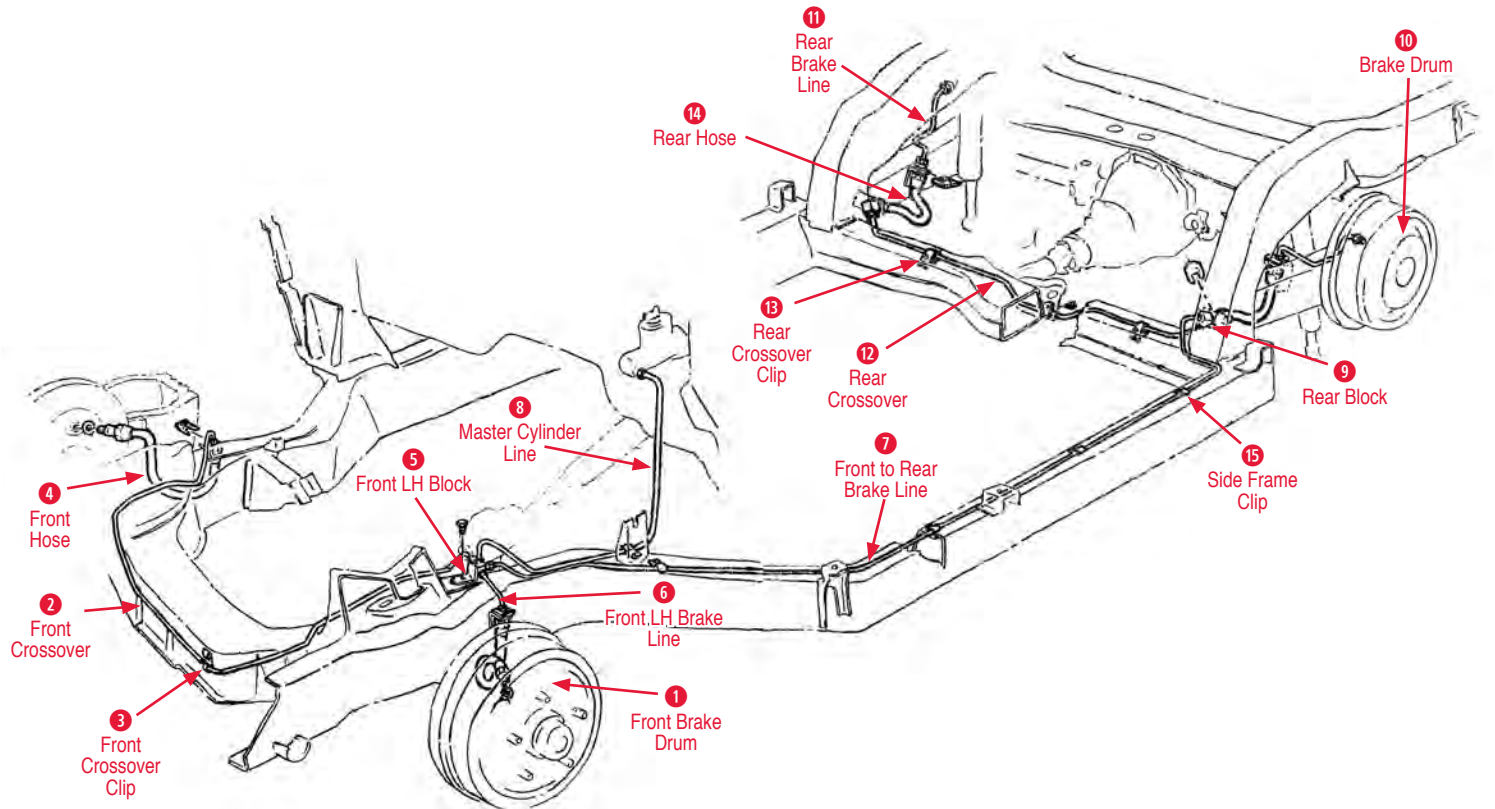

1963-1966 Brake Lines

1963-1965 Shown

Frame
Suspension
Steering
Brakes
Engine
Transmission
Cooling Sys
Heat/AC
Fuel Sys
Exhaust
Electrical
Body
Interior
Misc.
Index
Order Form

1 Front Brake Drum	500207 63-64 Front Brake Drum.....$60.00	500253 63-64 Drum Brake Overhaul Kit.....$397.50
2 Front Crossover	500103 63-68 Front Crossover - Stainless Steel ..$35.00	500403 63-68 Front Crossover - Steel.....$28.00
3 Front Crossover Clip	500513 63-66 Front Crossover Clip with 3/16 in Line.....$3.00	500140 53-66 Front Crossover Clip with 1/4 in Line$4.00
4 Front Hose	500133 63-82 Front Brake Hose (2 required).....$12.00	
5 Front LH Block	500164 63-65 LF Brake Block.....$25.00	500166 65 Left Front Block with Power Brakes 3/16 inch.....$25.00
	500165 66 Left Front Brake Block without Power Brakes.....$25.00	500170 65-68 Left Front Brake Block (1/4 inch) Standard & Power Brakes.....$23.00
6 Front LH Brake Line	500098 63-68 Front LH Brake Line - Stainless.....$16.00	500398 63-68 Front LH Brake Line - Steel.....$19.00
7 Front to Rear Brake Line	500108 63-65 Front to Rear Brake Line without Power Brakes - Stainless Steel.....$55.00	500408 63-65 Front To Rear Brake Line without Power Brakes - Steel.....$40.00
	500109 65 3/16 inch Front to Rear Brake Line with Power Brakes (stainless).....$55.00	500111 65-66 1/4 inch Front to Rear Brake Line with Power Brakes - Stainless Steel.....$55.00
	500112 66 1/4 inch Front to Rear Brake Line without Power Brakes - Stainless Steel.....$55.00	500409 65 3/16 inch Front To Rear Brake Line with Power Brakes - Steel.....$40.00

500411 65-66 1/4 inch Front To Rear Brake Line with Power Brakes - Steel.....$46.00	8 Master Cylinder Line	500080 63-64 Master Cylinder Line with Power Brakes Stainless Steel.....$20.00
500412 66 1/4 inch Front to Rear Brake Line without Power Brakes - Steel.....$40.00		500081 63-64 Master Cylinder Line without Power Brakes - Stainless Steel.....$20.00
		500381 63-64 Master Cylinder Line without Power Brakes - Steel.....$20.00
		500380 63-64 Master Cylinder Line with Power Brakes - Steel.....$15.00
		500082 65 3/16 inch Master Cylinder Line with Power Brakes - Stainless Steel.....$20.00
		500083 65-66 Master Cylinder Line without Power Brakes - Stainless Steel.....$20.00
		500084 65-66 1/4 inch Master Cylinder Line with Power Brakes - Stainless Steel.....$20.00
		500382 65 3/16 inch Master Cylinder Line with Power Brakes - Steel.....$15.00
		500383 65-66 1/4 inch Master Cylinder Line without Power Brakes - Steel.....$15.00
		500384 65-66 1/4 inch Master Cylinder Line with Power Brakes - Steel.....$18.00
	Master Cylinder Line Clip	500319 63-65 Master Cylinder Line Clip.....$7.00
	9 Rear Block	500169 63-65 LH Rear Brake Block (63-64 All & 65 with 3/16 inch).....$25.00
		500168 65-82 LH Rear Brake Block (1/4 inch with Power also 66-82 All)$23.00
		500167 63-82 RH Rear Brake Block.....$14.00
	10 Rear Brake Drum	500206 53-65 Brake Drum Front/Rear.....$60.00