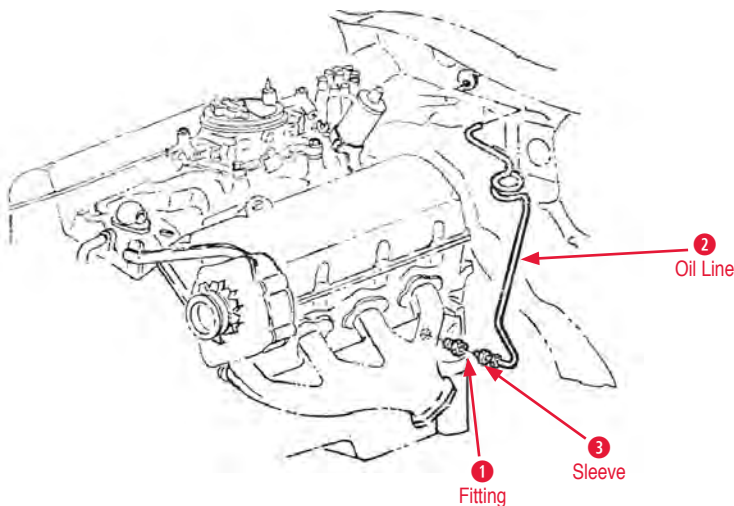

1965-1967 Oil Gauge Pressure Line

1 Fitting

- 140273 65-68 Oil Line Fitting Except High Performance 427(3/8 inch x1/8 inchNPT).....$4.00
- 140274 65-68 Oil Line Fitting High Performance 65-68 with 396 & 427 .....$8.00

2 Oil Line Kits

- 140064 57-65 Oil Line Kit all with Fuel Injection Distributor.....$32.00
- 140065 63-67 Oil Line Kit for Small Block.....$13.00
- 140242 65-67 Oil Line Kit Big Block.....$20.00

3 Sleeve

- 900145 55-82 1/8 Threaded Sleeve Male Brass Oil Line Fitting.....$2.00