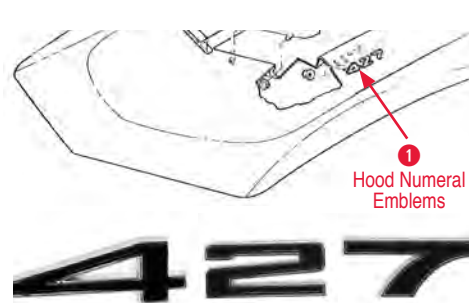

165204 66-66 Nose Emblem Correct Dark Red ...\$36.00

2 Script Hood Emblem

165029 66-67 Script Rear Deck & Hood Emblem\$172.00

Big Block Emblems

1 Hood Numeral Emblems

165155 67-72 Hood Number 4\$10.00

165156 67-69 Hood Number 2\$10.00