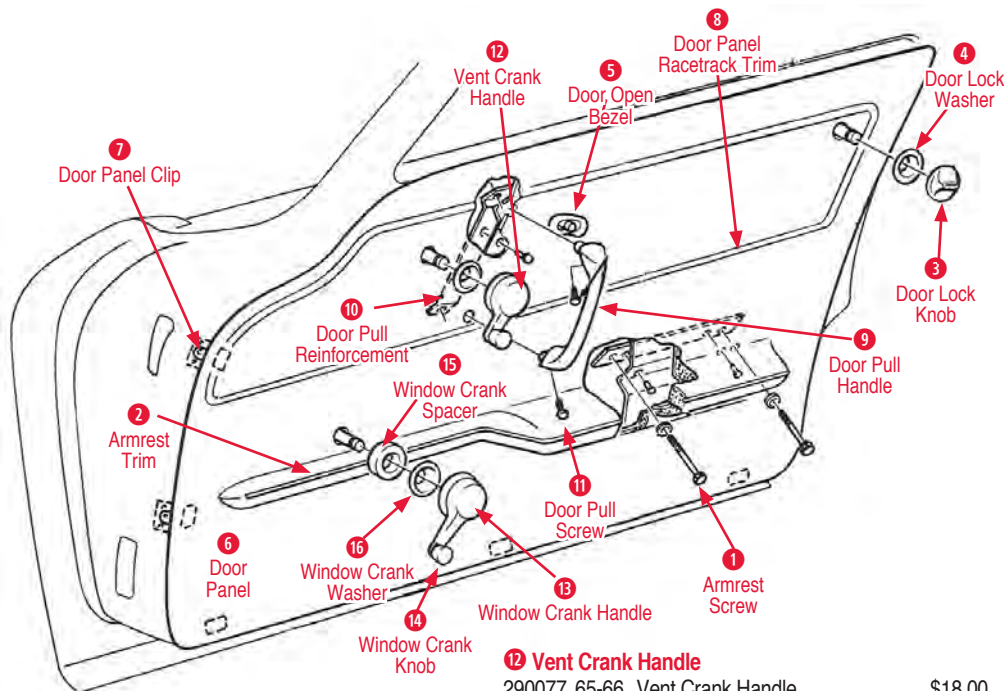

1965-1967 Door Panel

- 1 Arm Rest Screw**
170398 65-77 Door Pull Screw Kit (4 pcs) \$4.00
170882 66-67 Door Pull Screws - Correct Chrome (4 pcs) \$4.00
170383 62-67 Armrest Screw Kit (4 pcs) \$4.00
- 2 Arm Rest Trim**
290108 65-67 Door Panel Arm Rest Trim \$34.00
- 3 Door Lock Knob**
290062 65-66 Door Lock Knob \$16.00
290063 67 Door Lock Knob \$30.00
- Door Lock Knob Clips**
290073 56-82 Lock Knob Retainer Clips (each) \$0.25
- 4 Door Lock Washer**
290057 56-77 Lock Knob Spacer Plastic (pair) \$2.50
- 5 Door Open Bezel**
290110 65-67 Door Open Bezel on Door Panel ... \$10.00
- 6 Door Panel* (specify color, see page 105)**
Includes Upper Metal Supports & Felts
280106*65-66 RH Coupe Standard Door Panel . \$370.00
280107*65-66 LH Coupe Standard Door Panel .. \$370.00
280153*65-66 LH Conv. Standard Door Panel ... \$370.00
280154*65-66 RH Conv. Standard Door Panel... \$370.00
280435*65-66 LH Conv. Deluxe Door Panel \$530.00
280436*65-66 RH Conv. Deluxe Door Panel \$530.00
280106*65-66 RH Coupe Standard Door Panel . \$370.00
280107*65-66 LH Coupe Standard Door Panel .. \$370.00
280423*65-66 LH Coupe Deluxe Door Panel \$530.00
280424*65-66 RH Coupe Deluxe Door Panel \$530.00
280108*67 RH Conv. Deluxe Door Panel \$528.00
280109*67 LH Conv. Deluxe Door Panel \$528.00
280155*67 LH Conv. Standard Door Panel ... \$370.00
280156*67 RH Conv. Standard Door Panel . \$370.00
280415*67 LH Coupe Standard Door Panel . \$363.00
280416*67 RH Coupe Standard Door Panel . \$363.00
280418*67 Coupe RH Deluxe Door Panel \$530.00
280419*67 Coupe LH Deluxe Door Panel \$530.00
- 7 Door Panel Clip**
290106 65-67 Door Panel Clips (10 Pieces) \$39.00
- Door Panel Felts**
130094 63-67 Convertible Inner Door Panel Felts \$50.00
- 8 Door Panel Racetrack Trim**
290107 65-67 Upper Door Panel Racetrack Trim \$180.00