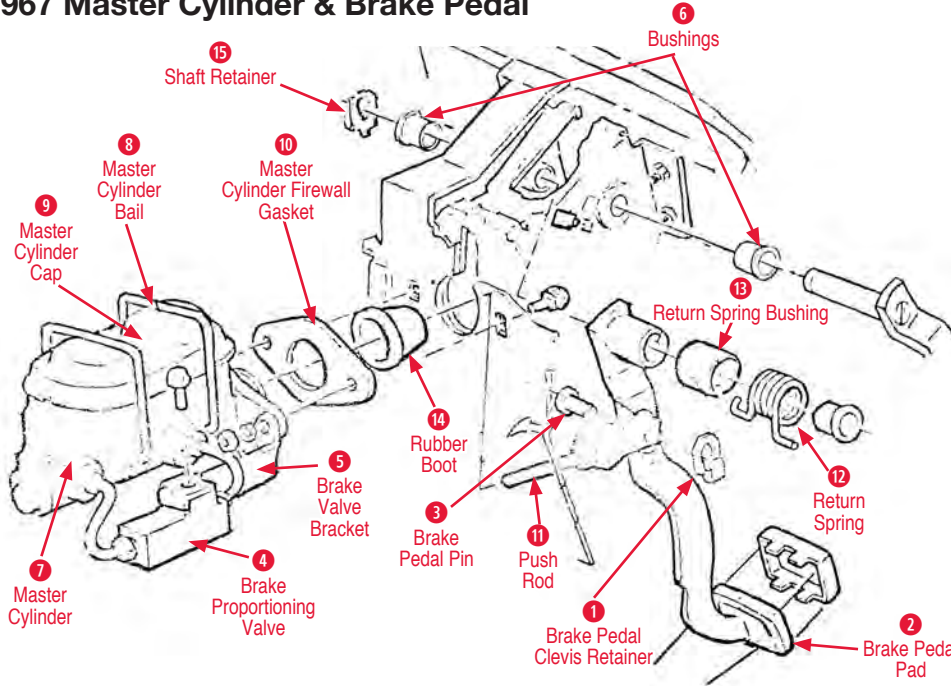

Shaft Retainer

340095 55-82 Clutch/Brake Pedal Shaft Retainer \$15.00

1967 Master Cylinder & Brake Pedal

Adjustment Clevis

500208 63-67 Master Cylinder Adjustment Clevis \$17.00

1 Brake Pedal Clevis Retainer