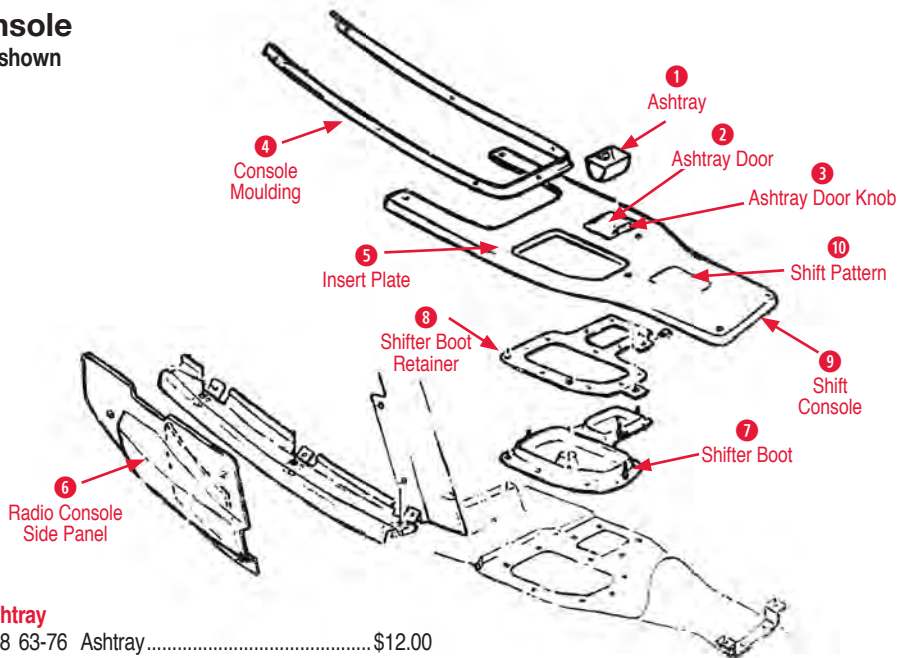

5 Vent Knob

- 110083 65-66 Coupe Fresh Air Vent Knob Black 65-66 & 65 Rr Fan Knob\$11.00
- 110127 67 Vent Knob in Radio Side Panel.....\$19.00

1967 Fresh Air System

Console
1963 shown

- 1 Ashtray**
800028 63-76 Ashtray.....\$12.00
- 2 Ashtray Door**
800177 63-67 Ashtray Door with Knob.....\$20.00
- 3 Ashtray Door Knob**
800029 63-67 Ashtray Door Knob with Screws\$10.00
- Ashtray Door Runners**
800051 63-67 Ashtray Door Runners Pair\$17.00
- 4 Console Moulding**
800025 63 Console Moulding with Screws.....\$77.00
- Console Plate Extensions**
800188 63 Console Plate Extensions (pair)...\$600.00
800031 64-67 Console Repair Kit for 3-Spd\$49.00
800036 64-67 Console Repair Kit 4 Spd.....\$30.00
800039 64 Auto Console Repair Kit.....\$49.00
800041 65-67 Auto Console Repair Kit.....\$41.00
- 5 Insert Plate**
800037 64-67 Console Shifter Insert Plate.....\$21.00
- 6 Radio Console Side Panel**
800046 63 LH Radio Console Side Panel with Backplate\$100.00
800049 63-67 RH Radio Side Panels fits 67 with AC.....\$100.00
800047 64-66 LH Radio Console Side Panel with Backplate\$100.00