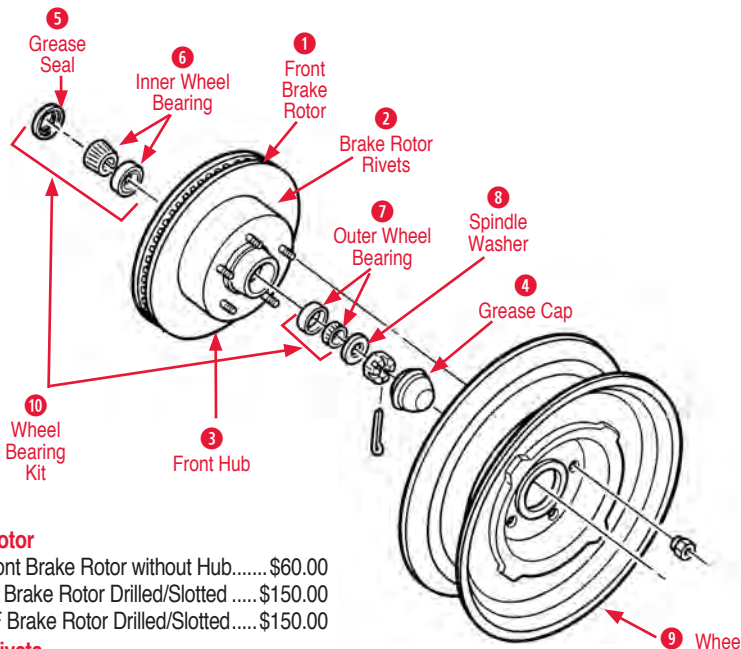

Front Wheel Bearings

- **1 Front Brake Rotor**
  440098 65-82 Front Brake Rotor without Hub.....$60.00
  440603 65-82 LF Brake Rotor Drilled/Slotted $150.00
  440604 65-82 RF Brake Rotor Drilled/Slotted.....$150.00
- **2 Brake Rotor Rivets**
  440355 65-82 Brake Rotor Rivets Fr. & Rr. (10 Pcs)$8.00
- **3 Front Hub**
  440590 63-68 Front Hub with Bearings.....$240.00
- **4 Grease Cap**
  470012 56-82 Front Wheel Grease Cap (pair).....$30.00
  440106 63-68 Front Wheel Grease Cap $15.00
  470065 63-68 Front Wheel Grease Cap w/Dimple$11.00
- **5 Grease Seal**
  185078 63-68 Front Wheel Grease Seal.....$8.00
- **6 Inner Wheel Bearing**
  440101 63-68 Front Inner Wheel Bearing.....$12.00
- **7 Outer Wheel Bearing**
  440102 63-68 Front Outer Wheel Bearing $12.00
  440099 63-68 Front Outer Wheel Bearing Set.....$30.00
- **8 Spindle Washer**
  170705 63-68 Front Spindle Washer.....$2.00
- **Static Collector**
  330045 63-67 Front Wheel Static Collector.....$19.00
- **9 Wheel** (see pg. 95)
- **10 Wheel Bearing Kit**
  440071 63-68 Front Wheel Bearing Kit $75.00