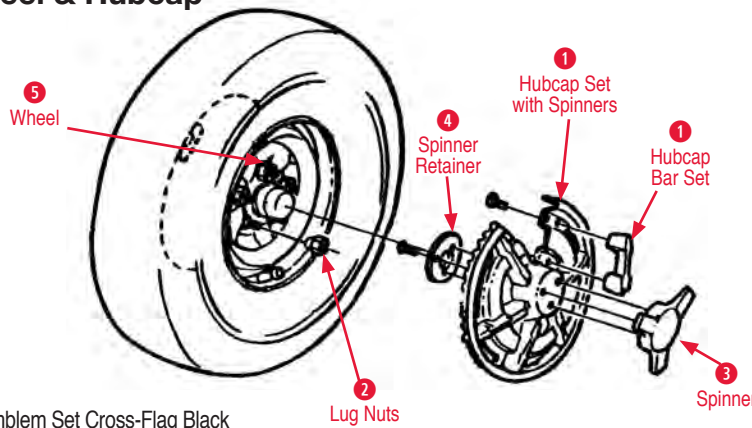

1963-1966 Wheel & Hubcap