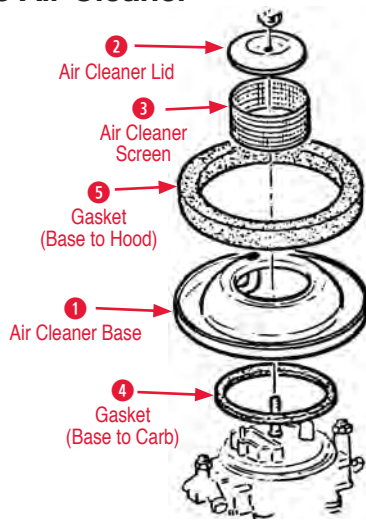

L-88 Air Cleaner

- **1 Air Cleaner Base**
  100056 67 L88 Air Cleaner Base $65.00
  100094 65-72 Air Cleaner Base 427/L88/LT1 .....$62.00
- **2 Air Cleaner Lid**
  100060 67-69 L88 Air Cleaner Lid (black).....$40.00
- **3 Air Cleaner Screen**
  100061 67-69 L88 Air Cleaner Screen.....$15.00
- **Air Cleaner Screen (In Hood)**
  100057 67-69 L88 Air Cleaner Screen in Hood $42.00
  100058 67-69 L88 Air Cleaner Foam in Hood $18.00
- **Connector**
  100055 64-67 Straight Connector Hose Air Cleaner to Valve Cover 427/454 .....$4.00
- **4 Gasket (Base to Carb)**
  185004 64-81 Air Cleaner Gasket (Holley & Q-Jet) $5.00
- **5 Gasket (Base to Hood)**
  100059 67-69 Air Cleaner Base to Hood Gasket..$17.00

Smog Pump

1. **Check Valve**
     140316 66-74 AIR Check Valve $42.00
3. **Smog Pump Hose Clamp Kits**
     140411 66-67 Smog Pump Hose Clamp Kit 327 & 427 (10 Pcs).....$25.00
     140412 67 Smog Pump Hose Clamp Kit 427 (11 Pcs).....$25.00
     140413 67 Smog Pump Hose Clamp Kit Tri- Power (13 Pcs).....$25.00

Fuel Injection Air Cleaner

- **1 Air Cleaner**
  100041 63-64 Moulded Rubber Air Cleaner (FI)...$97.00
- **2 Clamp**
  100110 63-65 Correct FI Air Cleaner Hose Clamps.....$51.00
- **Flame Arrestor**
  100040 64-69 LH Fuel Injection Flame Arrestor ...$30.00
- **3 Filter Element**
  100130 63-67 Correct Fuel Injection Air Cleaner Foam.....$33.00
- **Instruction Decal**
  120004 65 Fuel Injection Air Cleaner Instruction Decal.....$4.50