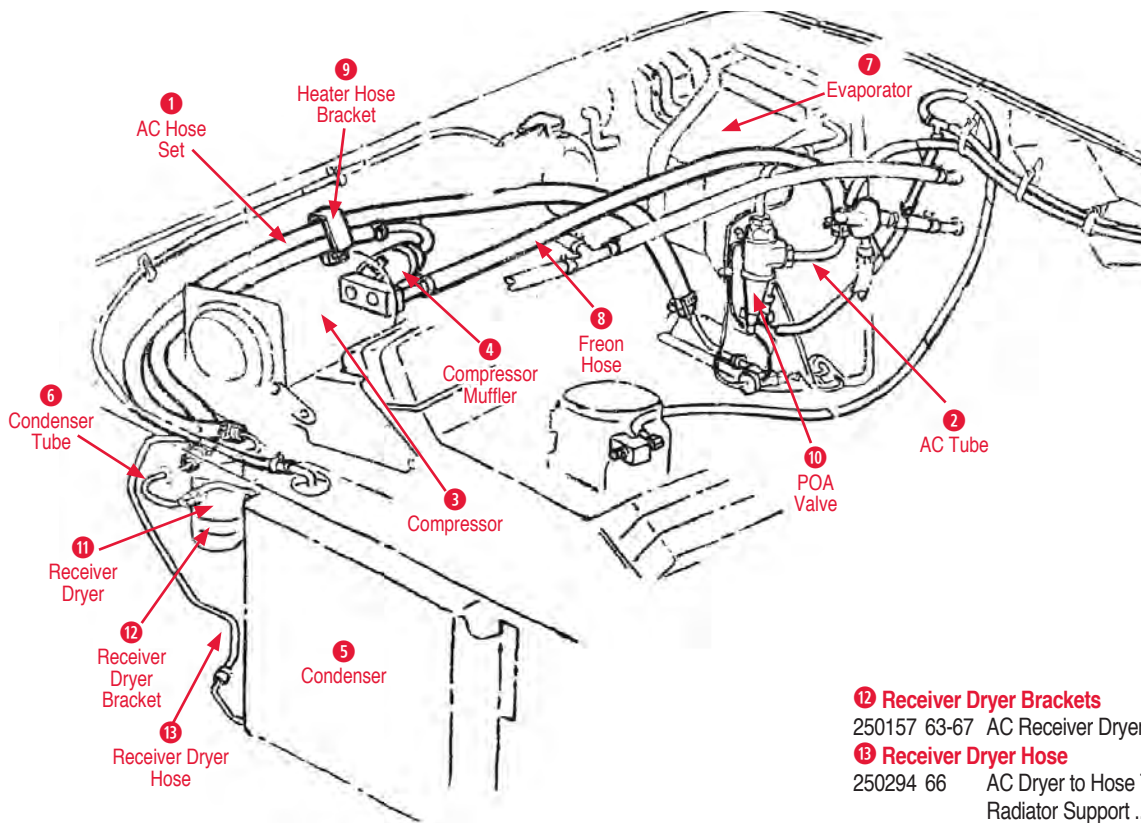

1963-1967 AC System

1 AC Hose Set

- 250271 63-67 AC Hose Set SB or BB Add-on....\$100.00
- 250285 63-67 AC Hose Set (No Logo).....\$60.00

2 AC Tubes

- 250321 63-66 AC Tube from STV Valve to Hose.\$40.00
- 250323 63-65 AC Tube from Condenser to Dryer \$40.00
- 250324 63-65 AC Tube from Condenser to Hose \$33.00
- 250325 63-65 AC Tube from Expansion Valve to Hose 90 Degree with Fitting.....\$33.00
- 250326 66-67 AC Tube & fitting from Dryer to Hose\$33.00