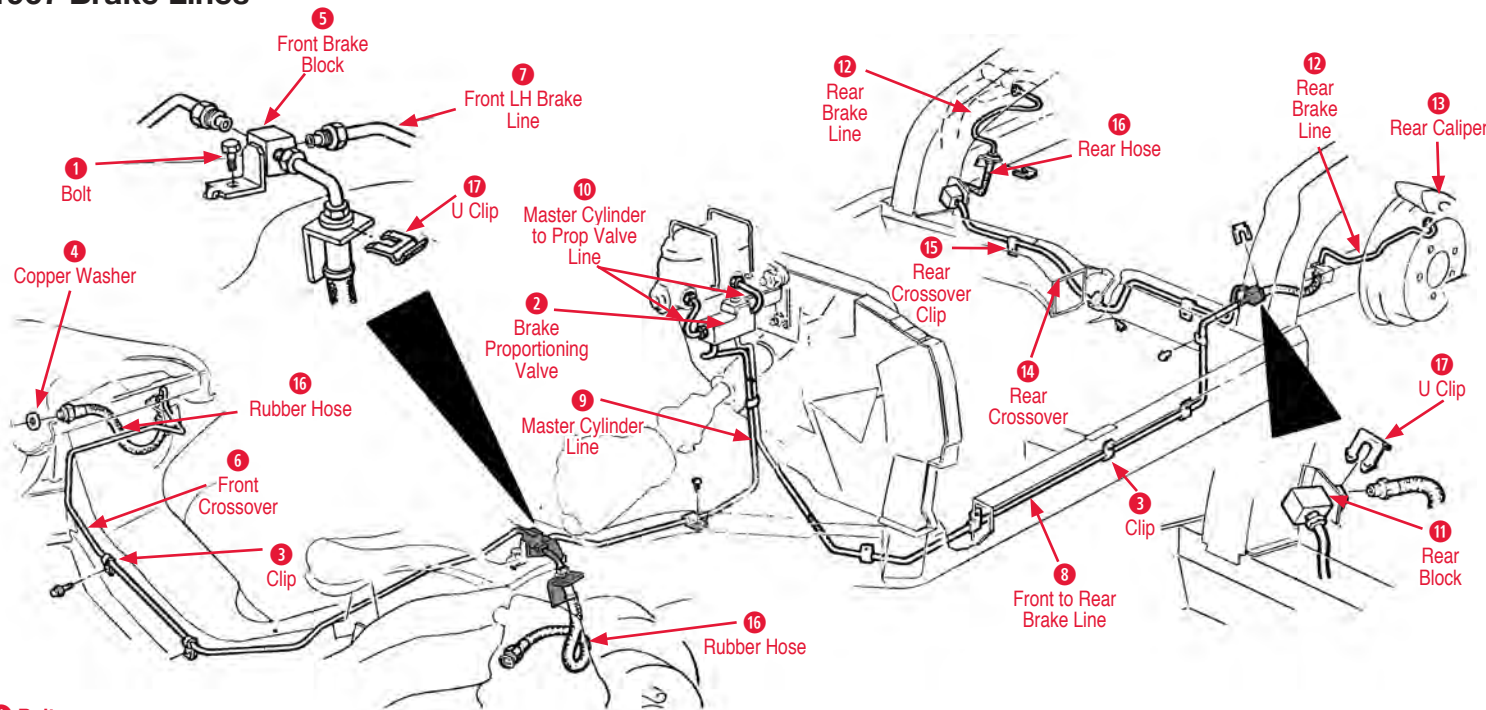

1967 Brake Lines

- **1 Bolt**
  500152 63-67 Bolt for Clip & Block (D) (black).....$1.00
  500284 56-64 Block & Fuel Line Bolt Kit (LG).....$10.00
- **2 Brake Proportioning Valve**
  500346 67-68 Brake Proportioning Valve - New. $108.00
  500293 67-68 Brake Proportioning Valve Bracket
  Regular Master Cylinder.....$29.00
  500292 67-68 Master Cylinder J56 Brake Valve
  Bracket.....$65.00
- **3 Clip**
  500297 66-69 J56 Brake Valve Rebuild Kit.....$59.00
  500280 63-68 Brake Line Clip (Green) (2-4 Req'd)
  (2 Clutch Pivot Brackets).....$5.00
  500285 65-68 Brake Line Clip Bolt
  (with E headmark) $1.00
  500565 63-67 Rear Brake & Fuel Line Clip.....$5.00
  500176 66-67 Brake Line Clip below Mstr Cylinder $8.00
  500150 67 Brake & Fuel Line Clip Set.....$23.00
- **4 Copper Washer**
  500135 56-82 Brake Hose Copper Washer $2.00
- **5 Front Brake Block**
  500170 65-68 LH Front Brake Block 1/4 inch
  (Standard & Power Brakes) $23.00
- **6 Front Crossover**
  500103 63-68 Front Crossover - Stainless Steel ..$35.00
  500403 63-68 Front Crossover - Steel $28.00
- **7 Front LH Brake Line**
  500098 63-68 Front LH Brake Line Stainless Steel $16.00
  500398 63-68 Front LH Brake Line - Steel.....$19.00
- **8 Front to Rear Brake Line**
  500113 67 Front to Rear with Power Stainless
  Steel.....$55.00
  500114 67 Front to Rear without Power Stainless
  Steel.....$55.00
  500413 67 Brake Line Front To Rear with Power
  Brakes- Steel $46.00
  500414 67 Brake Line Front To Rear without Power
  Brakes - Steel $40.00
- **9 Master Cylinder Line**
  500386 67 Master Cylinder Line without Power
  Brakes - Steel $18.00
  500086 67 Master Cylinder Line w/o Power Brakes
  Stainless Steel.....$20.00
  500085 67-68 Master Cylinder Line with Power Brakes
  Stainless Steel.....$20.00
  500385 67-68 Master Cylinder Line with Power
  Brakes - Steel $15.00
- **Master Cylinder Line Clip**
  500319 63-67 Master Cylinder Line Clip $7.00
- **10 Master Cylinder to Prop Valve Line**
  500387 67-68 Master Cylinder Lines To Proportioning
  Valve Set Front & Rear - Steel.....$16.00
  500087 67-68 Master Cylinder Lines to Proportioning
  Valve Set of 2 .....$25.00
  500085 67-68 Master Cylinder Line with Power Brakes
  Stainless Steel.....$20.00
- **11 Rear Block**
  500167 63-82 RH Rear Brake Block $14.00
  500168 65-82 LH Rear Brake Block
  (1/4 with Power Brakes) $23.00
- **12 Rear Brake Line**
  500126 65-68 RH Rear J Brake Line -
  Stainless Steel $15.00
  500426 65-68 RH Rear Brake J Line - Steel.....$12.00
  500125 65-68 LH Rear J Brake Line
  Stainless Steel $15.00
  500425 65-68 LH Brake J Line Rear - Steel $12.00
- **13 Rear Caliper**
  500248 65-82 RH Rear Brake Caliper (rebuilt) $86.00
  500249 65-82 LH Rear Brake Caliper (rebuilt).....$86.00
- **14 Rear Crossover**
  500129 63-82 Rear Crossover Brake Line -
  Stainless Steel $25.00
  500429 63-82 Rear Crossover Brake Line - Steel $20.00
- **15 Rear Crossover Clip**
  500145 63-82 Brake Line Clip Kit (2 Pcs) Rear
  Crossover (1 Required) $6.50
- **16 Rubber Brake Hoses**
  500133 63-82 Front Brake Hose (2 required) $12.00
  500134 63-82 Rear Brake Hose (2 required) $12.00
  500137 65-82 Stainless Braided Hose Kit (4 pcs) $85.00
- **17 U Clip**
  500136 56-82 Brake Hose U-Clip.....$1.25