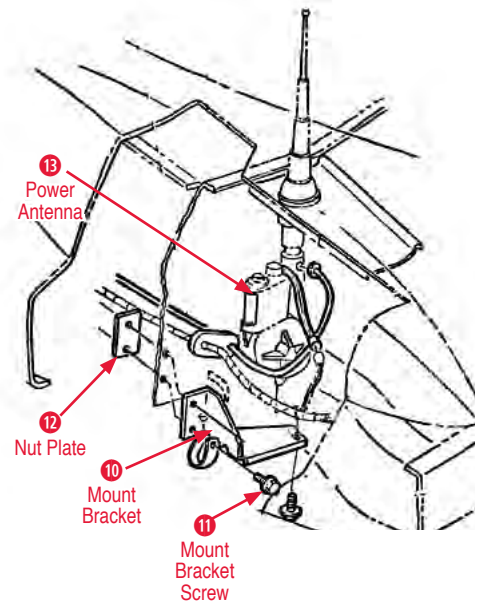

11 Mount Bracket Screw

- 200031 65-66 Screw for Power Antenna Bracket... \$3.00

12 Nut Plate

- 200032 65-66 Nut Plate for Power Antenna Bracket \$10.00

1965-1966 Power Antenna

1967 Antenna

13 Power Antenna

- 200036 65-66 Correct Power Antenna (with exchange) \$600.00
- 200006 65-66 Power Antenna with Hardware (reproduction) \$195.00