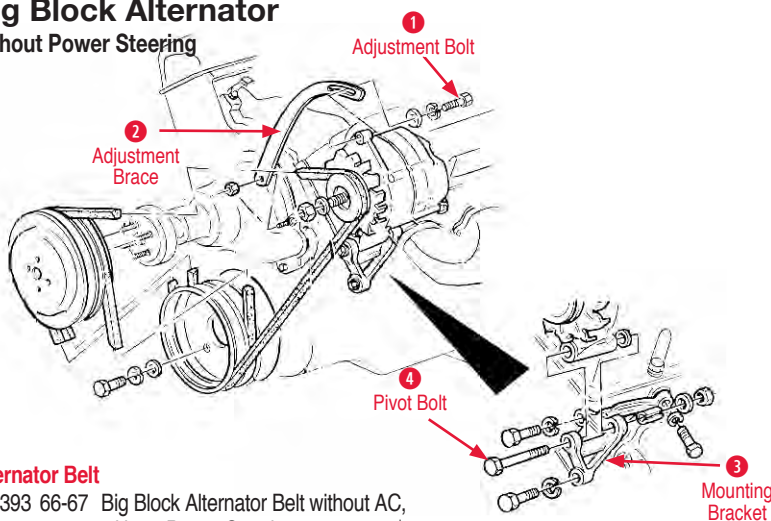

8 Wiring Harness

- 490297 63-68 Convertible Wiring Harness Kit\$29.00

Wiring Harness Boot

- 140225 63-82 Alternator Wiring Harness Boot..... \$4.00

Big Block Alternator

without Power Steering

Alternator Belt