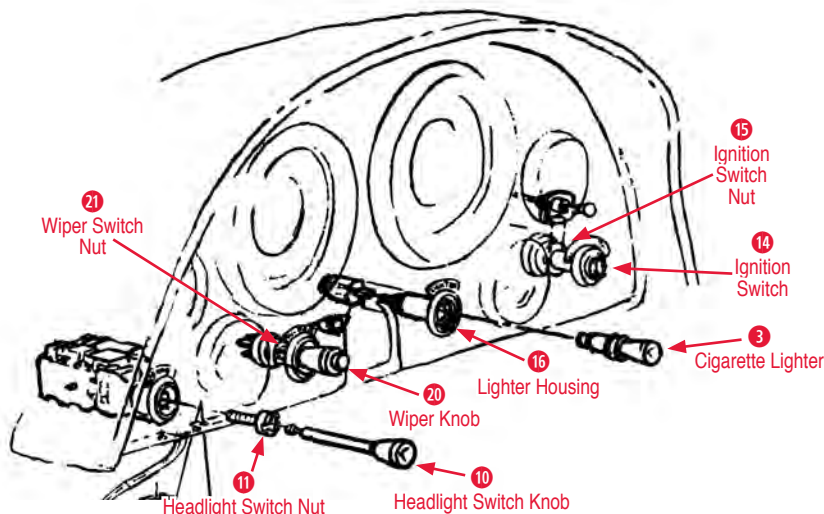

1965-1967 Dash Switches

3 Cigarette Lighter

- 110076 63-64 Lighter With Element \$33.00
- 110075 65 Lighter with Element \$31.00
- 110078 66 Lighter with Element \$31.00
- 110079 67 Lighter With Element \$31.00
- 110080 63-67 Lighter Element Only \$10.00