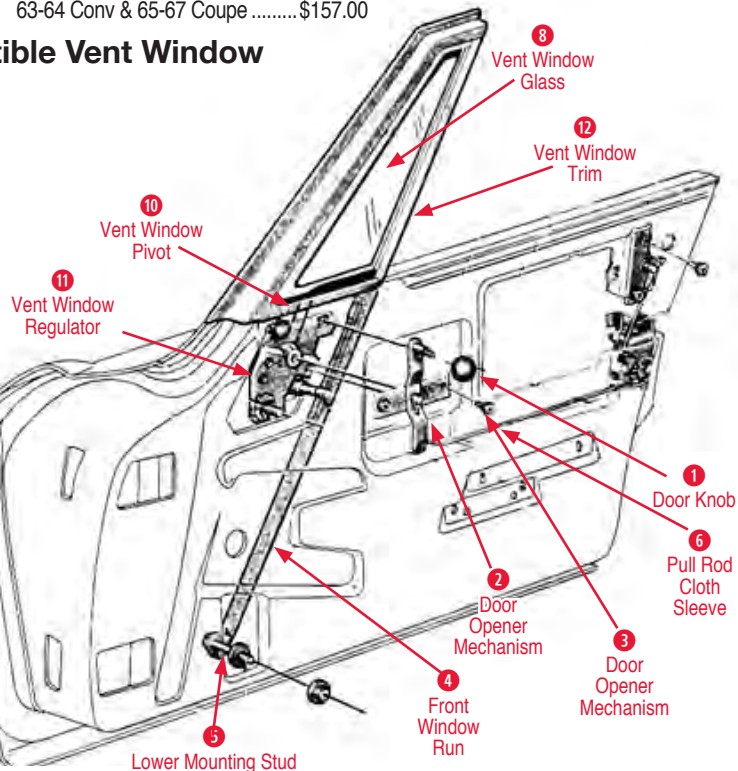

Convertible Vent Window

1963-1964 Door Panel

- 1 Arm Rest Assembly* (specify color, see page 105)**
290126*62-64 Armrest Assby Set w/Covers (ea)..\$75.00
- 2 Armrest Chrome Base**
290125 62-64 Armrest Chrome Bases (pair)\$40.00
- 3 Armrest Cover* (specify color, see page 105)**
- 4 Arm Rest Screw**
170882 66-67 Door Pull Screws - Correct Chrome (4 pcs)\$4.00
170383 62-67 Armrest Screw Kit (4 pcs).....\$4.00
- 5 Door Lock Knob**
290060 63-64 Door Lock Knob.....\$34.00
290059 63-64 Door Lock Knob & Reflector 4 Pcs\$100.00
- Door Lock Knob Clips**
290073 56-82 Lock Knob Retainer Clips (each)\$0.25
- Door Lock Washer**
290057 56-77 Lock Knob Spacer Plastic (pair).....\$2.50
- 6 Door Open Bezel**
290104 62-64 Door Open Bezel (pair)\$10.00