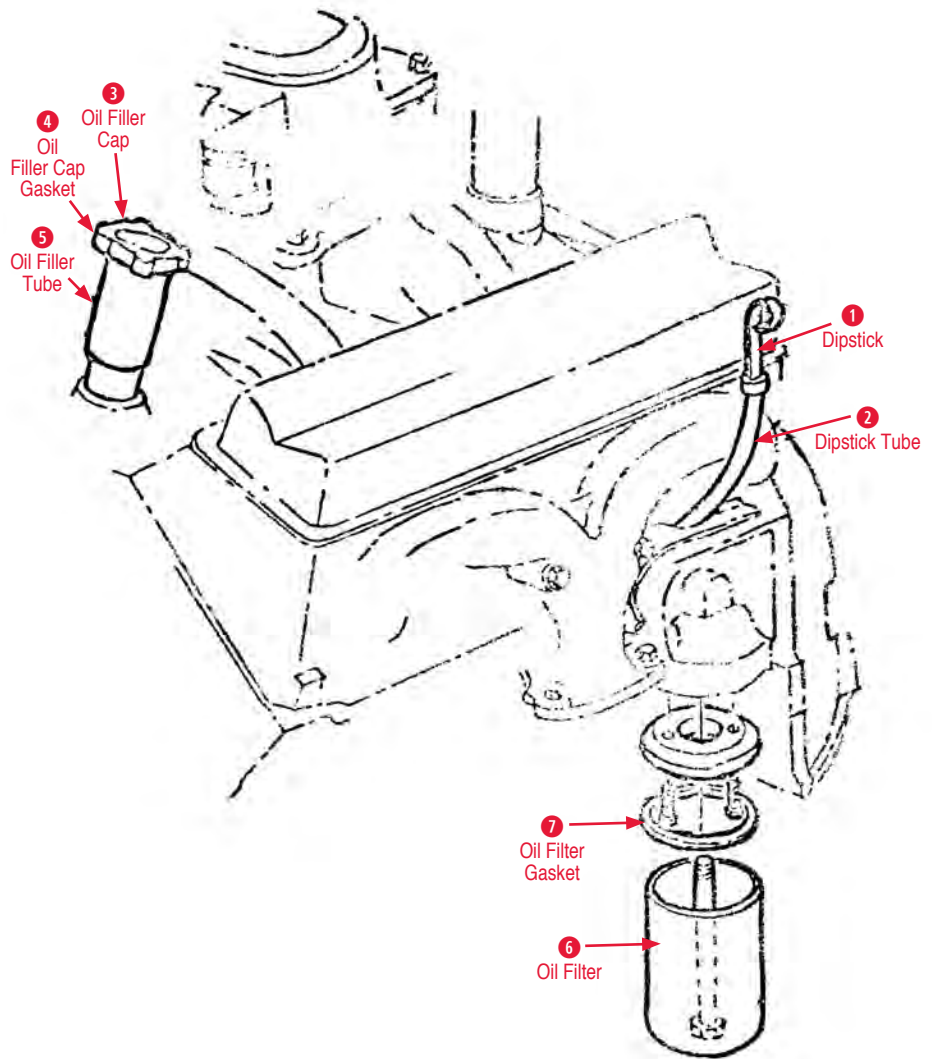

3 Oil Filler Cap

- 140035 63-65 Chrome Oil Filler Cap.....$10.00
- 140038 65-67 Correct Oil Filler Cap Twist-in 396/427 .....$35.00
- 140112 65-67 Oil Filler Cap (BB) Twist-In Replcmt$16.00
- 140037 66-68 Chrome Oil Filler Cap 327/350 HP $10.00

4 Oil Filler Cap Gasket

- 140034 63-65 Oil Filler Cap Cork Gasket..... $4.00

5 Oil Filler Tube

- 140019 63 Oil Filler Tube Black 250/300 .....$24.00
- 140020 63-63 Oil Filler Tube Chrome 340 HP $29.00
- 140021 63-63 Oil Filler Tube Chrome FI.....$29.00
- 140022 64-65 Oil Filler Tube Black 300/250 .....$24.00
- 140023 64-65 Oil Filler Tube Chrome 365 HP & FI $30.00
- 140024 66-67 Oil Filler Tube Black 300 HP $26.00
- 140025 66-67 Oil Filler Tube Chrome 350 HP $32.00

Oil Filter Bypass Bolt Kit

- 170025 56-67 Bypass Bolt Kit - Delta Headmark....$3.00

Oil Filter Bypass Valve

- 140014 56-67 Bypass Valve/Oil Filter w/ Gasket..$35.00

Oil Filter Adapter

- 140326 57-67 Oil Filter Adapter - Spin On $25.00

6 Oil Filter Canister

- 140013 58-67 Oil Filter Cannister with Silk Screen PF141 .....$98.00
- 140015 58-67 Oil Filter Cartridge PF141.....$15.00

Oil Filter Decal

- 120063 58-67 Oil Filter Decal PF141 .....$3.00

7 Oil Filter Gasket

- 140057 63-67 Oil Filter Can Adapter Gasket $4.00
- 140009 56-67 Rubber Gasket / Oil Canister $2.00