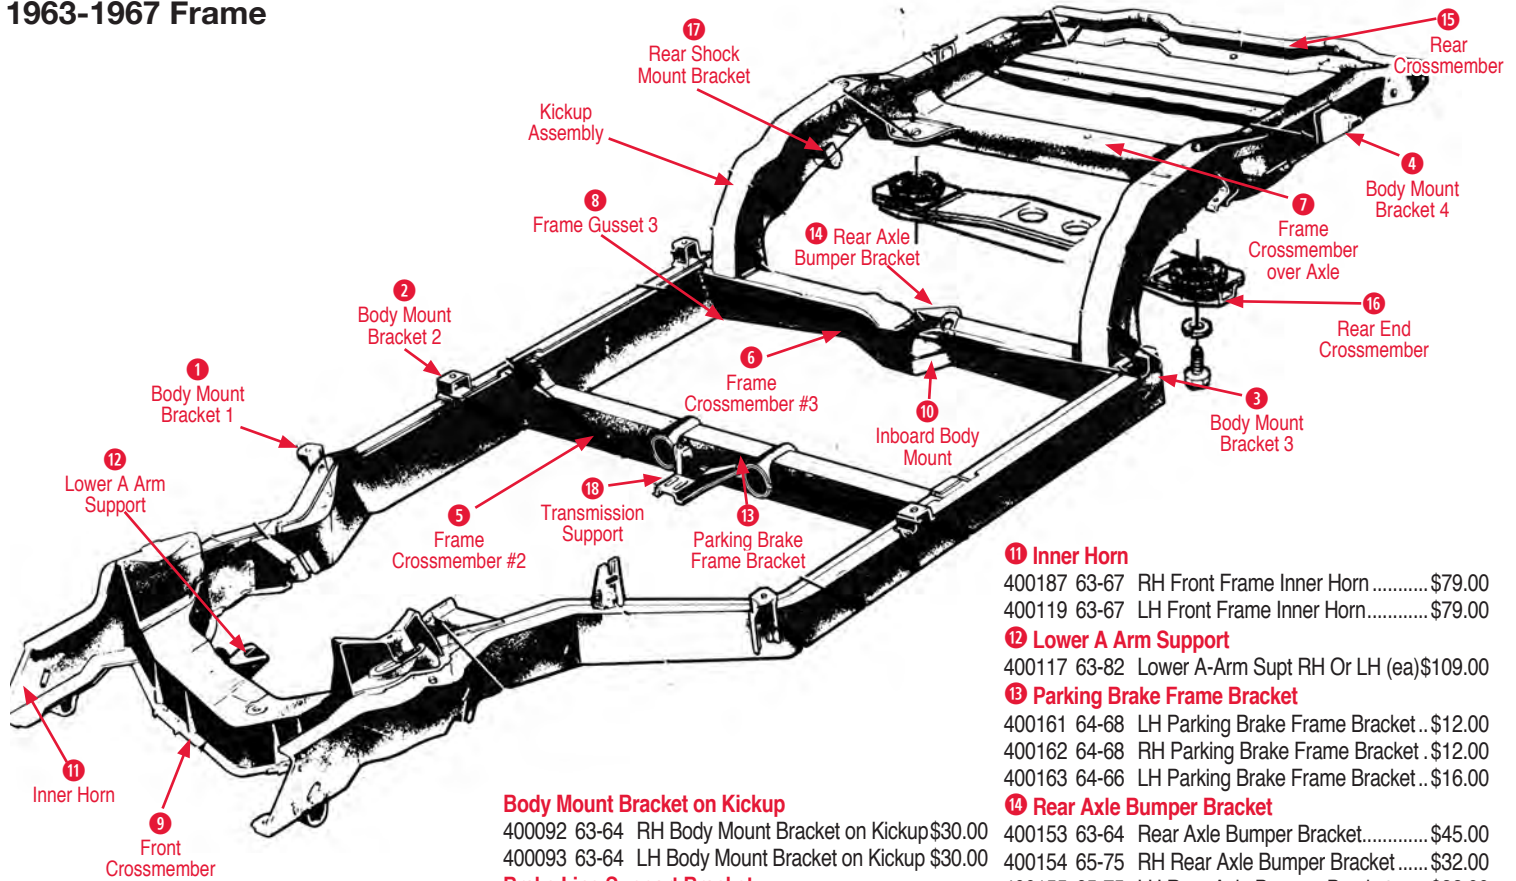

1963-1967 Frame

Frame
Suspension
Steering
Brakes
Engine
Transmission
Cooling Sys
Heat/AC
Fuel Sys
Exhaust
Electrical
Body
Interior
Misc.
Index
Order Form

Body Mount Access Cover Screws

170604 63-67 Access Cover Screw Set (8 pcs) $8.00

1 Body Mount Bracket 1

400088 63 RH Body Mount Bracket #1.....$65.00
400087 63 LH Body Mount Bracket #1 .....$65.00
400090 64-82 RH Body Mount Bracket #1.....$59.00
400089 64-82 LH Body Mount Bracket #1 .....$59.00

2 Body Mount Bracket 2

400013 63 Body Mount Bracket #2 with Cage Nut.....$45.00
400015 64-67 Body Mount Bracket #2 & #3 on Frame with Cage Nut.....$30.00

3 Body Mount Bracket 3

400014 63 Body Mount Bracket #3 on Frame with Cage Nut.....$45.00
400015 64-67 Body Mount Bracket #2 & #3 on Frame with Cage Nut.....$30.00

4 Body Mount Bracket 4

400017 64-82 Body Mount Bracket #4.....$36.00

Body Mount Bracket on Kickup

400092 63-64 RH Body Mount Bracket on Kickup$30.00
400093 63-64 LH Body Mount Bracket on Kickup $30.00

Brake Line Support Bracket

400160 63-82 RH Brake Line Support Bracket $10.00
400159 63-82 LH Brake Line Support Bracket $10.00

5 Frame Crossmember 2

400199 63-67 Crossmember #2 w/Exh Holes $419.00

6 Frame Crossmember 3

400029 63-79 Crossmember #3 w/Diff. Bracket. $419.00
400054 63-82 RH Crossmember #3 -7in Section. $35.00
400055 63-82 LH Crossmember #3 -7in Section..$35.00

7 Frame Crossmember over Axle

400028 63-67 Frame Crossmember Over Rear Axle $299.00

8 Frame Gusset 3

400046 64-74 RH Frame Gusset #3 .....$39.00
400045 64-74 LH Frame Gusset #3.....$39.00

9 Front Crossmember

400114 63-82 Front Lower Crossmember - Number 1 (Need to Weld).....$169.00

10 Inboard Body Mount

400060 63-64 Inboard Body Mount & Hardware ..$15.00

11 Inner Horn

400187 63-67 RH Front Frame Inner Horn $79.00
400119 63-67 LH Front Frame Inner Horn.....$79.00

12 Lower A Arm Support

400117 63-82 Lower A-Arm Supt RH Or LH (ea)$109.00

13 Parking Brake Frame Bracket

400161 64-68 LH Parking Brake Frame Bracket..$12.00
400162 64-68 RH Parking Brake Frame Bracket ..$12.00
400163 64-66 LH Parking Brake Frame Bracket..$16.00

14 Rear Axle Bumper Bracket

400153 63-64 Rear Axle Bumper Bracket.....$45.00
400154 65-75 RH Rear Axle Bumper Bracket.....$32.00
400155 65-75 LH Rear Axle Bumper Bracket.....$32.00

15 Rear Crossmember

400030 63-67 Rear Crossmember.....$240.00

Rear Crossmember Anchor Plate

400052 63-79 Rear Crossmember Anchor Plate..$39.00

16 Rear End Crossmember

400300 63-79 Removable Rear End Crossmember $429.00

17 Rear Shock Mount Bracket

400151 63-82 Rear Shock Mount Bracket.....$35.00

Removable Crossmember Frame Gusset

400169 63-66 LH Remove CMember Gusset.....$49.00
400170 63-66 RH Remove CMember Gusset.....$49.00
400171 67-79 LH Remov CMember Gusset.....$45.00
400172 67-79 RH Remov CMember Gusset.....$45.00

Side Rail Reinforcement (forward of rear wheel)