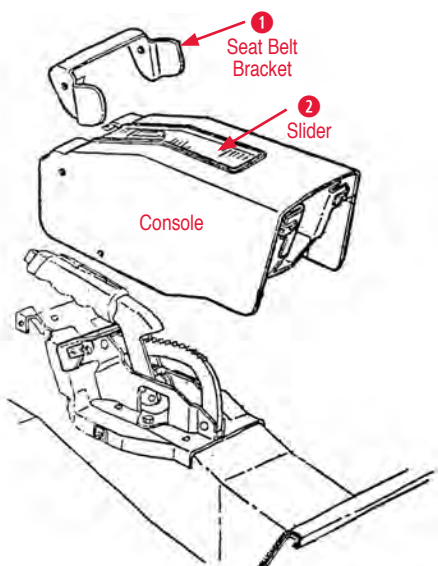

1967 Parking Brake Console

- **Belt Bracket Screws**
  170457 65-67 Seat Belt Bracket Screws (2 pcs) $1.00
- **Chrome Trim**
  800288 67 Pk Brake Console Chrome Trim with Metal Reinforcement.....$122.00
  800097 67 Pk Brake Console Chrome Trim..$120.00
- **Console Screws**
  170455 64-67 Console Screw Set (10 pcs).....$3.50
- **Parking Brake Bracket**
  500041 67 Parking Brake Front Reinf Bracket $28.00
  500018 67 Parking Brake Rear Reinf Bracket.$80.00
  800072 67 Parking Brake Console Reinf.....$48.00
- **Parking Brake Console**
  800053 67 Parking Brake Console - Black $120.00
  800042 67 Parking Brake Console - White....$120.00
- **Parking Brake Handle**
  500053 67-82 Parking Brake Handle Assembly .463.00
- **Reinforcement Bracket**
  800192 67 Parking Brake Console Reinforcement Bracket.....$118.00
- **1 Seat Belt Bracket**
  290422 67E Seat Belt Bracket (no holes).....$35.00
  290423 67L Seat Belt Bracket (with holes).....$35.00

- **2 Slider**
  800069 67-76 Parking Brake Console Slider $3.00

- **Aftermarket Arm Rests**
  280305 63-64 Center Armrest Assembly Vinyl ..$100.00
  280303 63-64 Center Armrest Assembly Vinyl ...$130.00
  280311 63-66 Center Armrest Assembly Leather$110.00
  280306 63-64 Center Armrest Cover Vinyl $33.00
  280308 63-66 Center Armrest Cover Leather.....$50.00
  280309 65-66 Center Armrest Assembly Vinyl ...$100.00
  280310 65-66 Center Arm Rest Cover Vinyl.....$33.00
  280313 67 Center Armrest Vinyl $70.00
  280314 67 Center Armrest Leather.....$75.00

Frame
Suspension
Steering
Brakes
Engine
Transmission
Cooling Sys
Heat/AC
Fuel Sys
Exhaust
Electrical
Body
Interior
Misc.
Index
Order Form