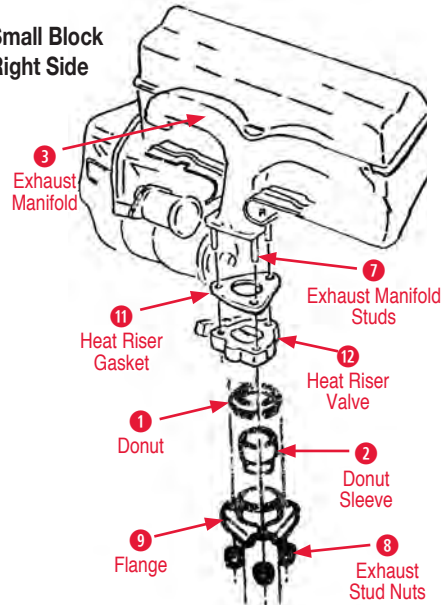

Exhaust Manifold and Flange

Big Block Right Side

Small Block Right Side

1 Donut

- 150039 57-74 Exhaust Donut Seal 2 inch (ea) \$4.00
- 150040 57-74 Exhaust Donut Seal 2-1/2 inch (ea) . \$6.00

2 Donut Sleeve