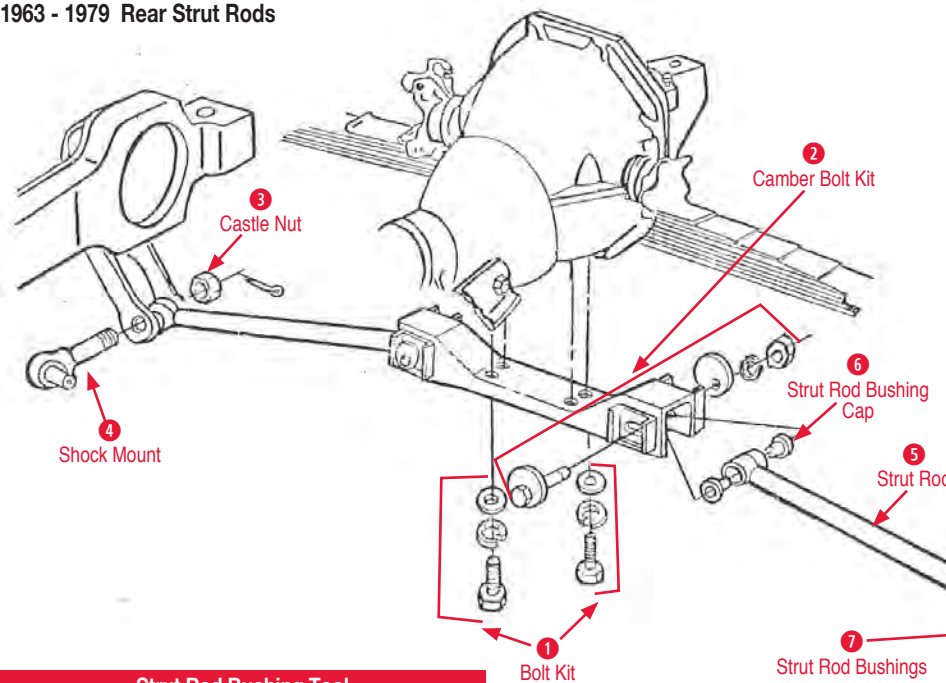

Frame
Suspension
Steering
Brakes
Engine
Transmission
Cooling Sys
Heat/AC
Fuel Sys
Exhaust
Electrical
Body
Interior
Misc.
Index
Order Form

Rear Strut Rod Assembly

1963 - 1979 Rear Strut Rods

- 1 Bolt Kit**
170950 63-79 Strut Rod Bracket to Pr End Bolt Kit \$5.00
- 2 Camber Bolt Kit**
440356 63-82 Rear Camber Adjuster Bolt Kit
with correct M Headmark\$20.00
- 440825 63 Camber Bolt Kit.....\$28.00
- 440826 64-67 Camber Bolt Kit.....\$28.00
- 3 Castle Nut**
440159 63-82 Shock Mount Bracket Castle Nut..... \$3.00
- 4 Shock Mount Bracket**
440195 63-82 LH Lower Shock Mount.....\$65.00
- 440196 63-82 RH Lower Shock Mount\$65.00
- 5 Strut Rod**
440361 63-74 Strut Rod (OEM Style) (ea)\$52.00
- 440465 63-79 Adjustable Strut Rod (pair)\$119.00
- 440198 63-79 Strut Rod with 75-79 Type Bushing\$50.00
- 6 Strut Rod Bushing Cap**
440200 63-82 Strut Rod Bushing Cap..... \$2.00
- 7 Strut Rod Bushings**
440558 63-74 Strut Rod Bushing\$15.00
- 440202 63-74 Strut Rod Bushings.....\$29.00