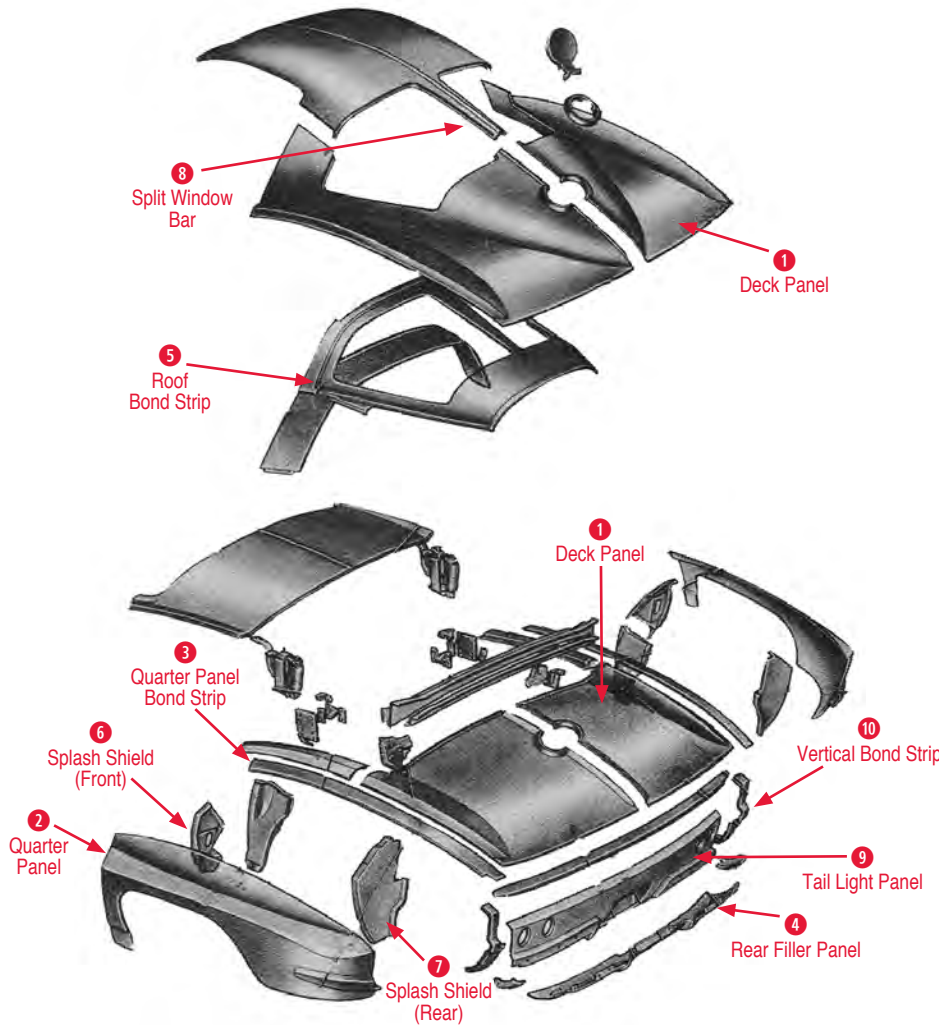

Rear Fiberglass

HL = Hand Laid - Hand Laid panels are produced by placing pattern cut fiberglass mat and fiberglass resin into a mold. Hand Laid panels are smooth on only one side.

SMG, SMW = Smooth (gray)(white) (black) - These Hand-Laid panels are smoothed on the inside to give a press-molded look at a more economical price. Available in several colors.

PM = Press Molded - Press Molded panels are formed under pressure in matched molds as the original parts were. Press Molded parts are smooth on both sides.

4 Rear Filler Panel

450442 63	Rear Filler Panel for Side Exhaust	$200.00
450259HL 63-67	Rr Filler Panel for Side Exhaust	$211.00
450259PM 63-67	Rr Filler Panel for Side Exhaust	$305.00
450259SMG 63-67	Rr Filler Panel for Side Exh....	$240.00
450259SMW 63-67	Rr Filler Panel for Side Exh...	$240.00
450269HL 63	Rr Filler Panel for Std Exhaust.....	$255.00
450269PM 63	Rr Filler Panel for Std Exhaust.....	$375.00
450269SMG 63	Rr Filler Panel for Std Exhaust..	$284.00
450269SMW 63	Rr Filler Panel for Std Exhaust.	$284.00
450257HL 64-65	Rear Filler Panel for Std Exh....	$205.00
450257PM 64-65	Rear Filler Panel for Std Exh ..	$400.00
450257SMG 64-65	Rear Filler Panel for Std Exh$284.00	
450257SMW 64-65	Rear Filler Panel for Std Exh$284.00	
450258HL 66-67	Rear Filler Panel Std Exhaust.	$205.00
450258PM 66-67	Rear Filler Panel Std Exhaust	$320.00
450258SMG 66-67	Rear Filler Panel Std Exh.....	$284.00
450258SMW 66-67	Rear Filler Panel Std Exh....	$284.00

Rear Filler Panel Bond Strip

450415 63	Rr Panel Bond Strip (pr)	$90.00
450253 63	LH Bond Strip for Rear Filler Panel	$15.00
450254 63	RH Bond Strip for Rear Filler Panel	$15.00

5 Roof Bond Strip

450377 63-67	LH Coupe Roof Bond Strip (PM)....	$60.00
450378 63-67	RH Coupe Roof Bond Strip (PM)...	$60.00
450379 63-67	LH Coupe Roof Bonding Strip	
	Front Corner (PM)	$60.00
450380 63-67	RH Coupe Roof Bonding Strip	
	Front Corner (PM)	$60.00

6 Splash Shield (Front)

450353 63-67	LH Rear Quarter Front Splash Shield	$90.00
450354 63-67	RH Rear Quarter Front Splash Shield	$90.00

7 Splash Shield (Rear)

450223 63-67	LH Rear Splash Shield (PM)	$90.00
450224 63-67	RH Rear Splash Shield (PM)	$90.00

8 Split Window Bar

450230 63	Coupe Split Window Bar	$137.00

9 Tail Light Panel

450177HL 63-66	Tail Light Panel (HL)	$238.00
450177PM 63-66	Tail Light Panel (PM)	$375.00
450177SMG 63-66	Tail Light Panel (SMG)	$400.00
450177SMW 63-66	Tail Light Panel (SMW)	$400.00
450178HL 67	Tail Light Panel (HL)	$238.00
450178PM 67	Tail Light Panel (PM)	$400.00
450178SMG 67	Tail Light Panel (SMG)	$430.00
450178SMW 67	Tail Light Panel (SMW)	$430.00

Tail Light Bond Strip

450179 63-66	Deck to Tail Light Bond Strip	$90.00
450186 67	Deck to Tail Light Bond Strip	$90.00

10 Vertical Bond Strip

450334 63	RH Vertical Qtr Panel Bond Strip...	$80.00
450333 63	LH Vertical Qtr Panel Bond Strip....	$80.00

1 Deck Panel