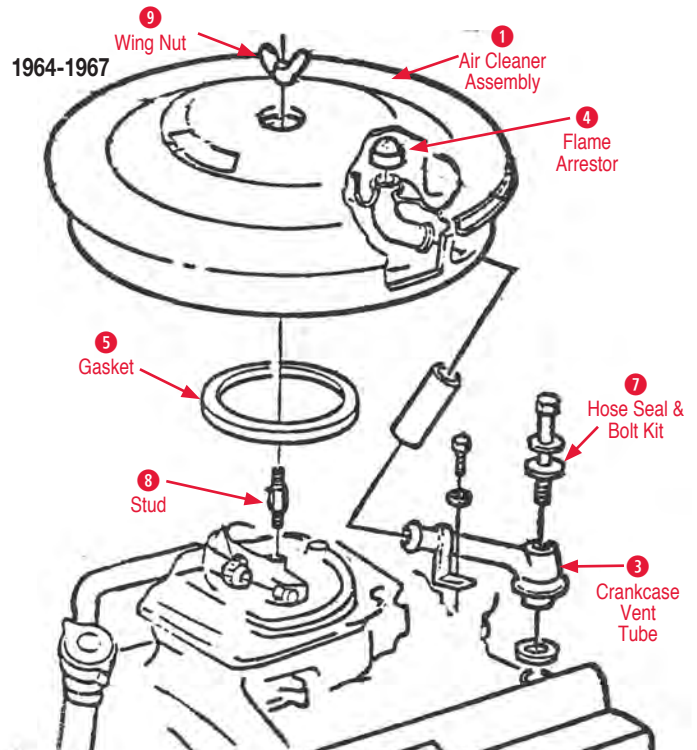

327 Air Cleaner