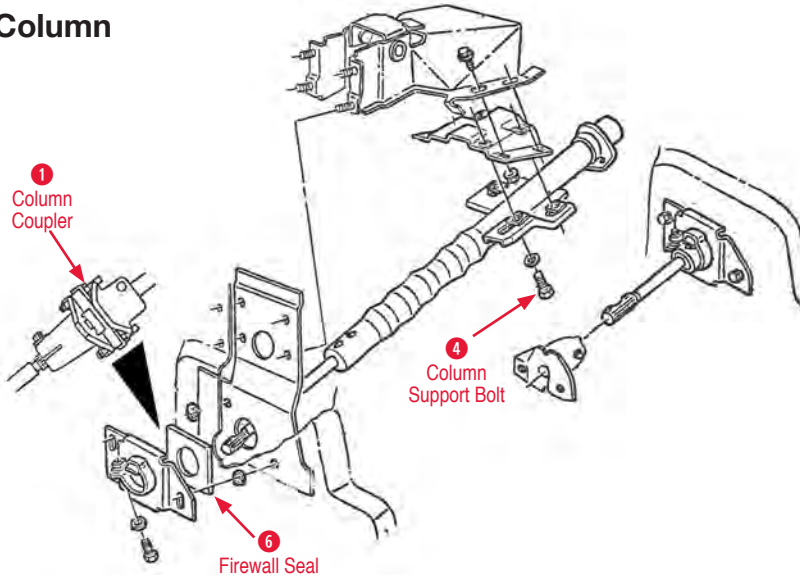

Lower Column

Column

- 350353 63-66 Ididit Steering Column with Tilt (paintable).....$490.00
- **1 Column Coupler**
- 350127 65-82 Steering Column Coupler Bolt (2 required) $5.00
- 350128 67-69 Steering Coupler without Power Steering.....$75.00
- 350141 57-82 Steering Coupling Rebuild Kit.....$15.00
- 350360 65-66 Steering Coupler Tele Web Repair Kit (Correct) Includes web, retainer rivets, ground strap.....$45.00
- **2 Column Firewall Clamp**
- 350022 63-66 Column Firewall Clamp with Screw $13.00
- **3 Column Mount Bracket**
- 350014 63 Column Mount Bracket Under Dash$30.00
- 350015 64-66 Column Mount Bracket Under Dash$30.00
- 350017 63 Column Support Under Dash.....$30.00
- 350018 64-66 Column Support Under Dash.....$30.00
- 350016 65-66 Telescoping Column Mount Bracket$25.00
- **4 Column Support Bolt Kit**
- 170145 63-67 Column Support Bolt Kit - E Headmark.....$2.00

- 170881 67 Column Mount Bracket Bolt Kit.....$5.00
- **5 Column Tube**
- 350013 64-66 Column Tube Except Telescoping.$77.00
- **Column Tube Retainer**
- 350010 64-66 Column Tube Retainer without Telescoping $18.00
- **Dash Bezel (with Retainer & Insulator)**
- 350230 63 Column to Dash Bezel $93.00
- **Firewall Column Support**
- 350020 63-66 Firewall Column Support $25.00
- **6 Firewall Seal**
- 185056 63-67 Steering Column Firewall Seal.....$6.00
- **7 Lower Column Shaft Clamp**
- 350091 63-66 Lower Column Shaft Clamp $13.00
- 350345 67 Lower Column Shaft Clamp $12.00
- **8 Lower Column Bearing Spring**
- 350088 63-66 Lower Column Bearing Spring.....$6.00
- 350087 63-66 Lower Column Bearing Housing $10.00
- **9 U-Bolt**
- 350019 63-66 Under Dash Column U Bolt & Nuts$19.00

Telescoping Column Parts

- **Bearing Clip**
- 350094 65-66 Telescoping Upper & Lower Bearing Clip $2.00
- **Bearing Plate**
- 350095 65-66 Telescoping Column Bearing Plate$23.00
- **Horn Button**
- 350111 65-66 Horn Button Telescoping.....$73.00
- 350104 67-68 Horn Button All.....$54.00
- **Horn Button Retainer Stand**
- 350112 65-66 Horn Button Retainer Stand (Telescoping).....$19.00
- 350113 65-66 Horn Button Stand Screws (Telescoping) Pair.....$1.75
- 350114 65-66 Tele Horn Button Stand Liner.....$19.00
- 350115 65-66 Tele Horn Button Stand Donut.....$20.00
- **Horn Button Shim**
- 350152 65-82 Horn Button Shim with Tilt & Telescoping $4.00
- **Horn Contact Spring**
- 350118 65-66 Telescoping Horn Contact Spring....$5.00
- **Lock Ring**

- 350025 65-66 Tele Lock Ring Star Screw (pair) ...$22.00
- 350026 65-66 Telescoping Lock Ring Chrome.....$63.00
- 350028 65-67 Lock Ring Star Retainer Screws (Pair) $1.00