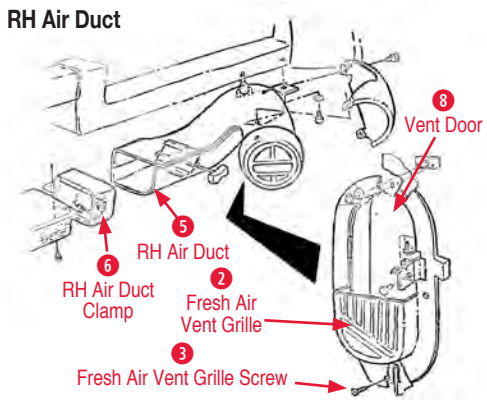

Heater Delete Block Off Plates

250265 63-67 Heater Delete Block Off Plates Inner and
Outer\$200.00

Air Ducts & Fresh Air System

1963-1966 Shown

- 1 Air Duct Bracket**
250180 63-66 LH AC Duct Bracket\$35.00
250181 67 RH Bracket for LH AC Duct.....\$31.00
- Air Duct Diverter**
250025 63-67 Lower Air Duct Diverter\$130.00
- 2 Fresh Air Vent Grille**
110035 63-67 RH Fresh Air Vent Grille.....\$49.00
110034 63-67 LH Fresh Air Vent Grille.....\$49.00
- 3 Fresh Air Vent Grille Screw**
170623 63-67 Fresh Air Vent Grille Screw Kit.....\$2.00
- 4 LH Air Duct**
250092 63-66 LH AC/Heater Duct Under Dash..\$195.00
250094 67 LH AC/Heater Duct Under Dash..\$185.00
- 5 RH Air Duct**
250093 63-67 RH AC/Heater Duct Under Dash \$165.00
- 6 RH Air Duct Clamp**
250267 63-67 RH AC Duct Clamp\$39.00
- Screws**
250171 63-67 AC Duct Clamp Screw.....\$1.00
250172 63-67 AC Duct Screws/Washers.....\$3.00
- 7 Vent Cable**
250086 63-64 LH Vent Cable Assembly with Knob & Bracket\$80.00
250236 63-64 RH Vent Cable Assly with Knob & Bracket.....\$80.00
250087 65-66 LH Vent Cable Assembly with Knob\$80.00
250235 65-66 RH Vent Cable Assembly with Knob & Bracket & without AC\$80.00
250197 67 LH Vent Cable without Knob\$42.00
250198 67 RH Vent Cable without Knob\$42.00
- 8 Vent Door**
110032 63-66 Fresh Air Vent Door w/Rubber Seal\$49.00
110033 67 Fresh Air Vent Door w/Rubber Seal\$49.00
110049 63-67 Fresh Air Vent Door Seal Kit with Rivets, Does 2 Doors.....\$10.00
- 9 Vent Knob**
110083 65-66 Coupe Fresh Air Vent Knob Black 65-66 & 65 Rr Fan Knob\$11.00
110127 67 Vent Knob in Radio Side Panel.....\$19.00