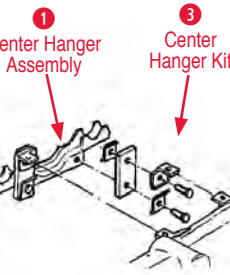

1963 Exhaust Pipes

Exhaust Pipes