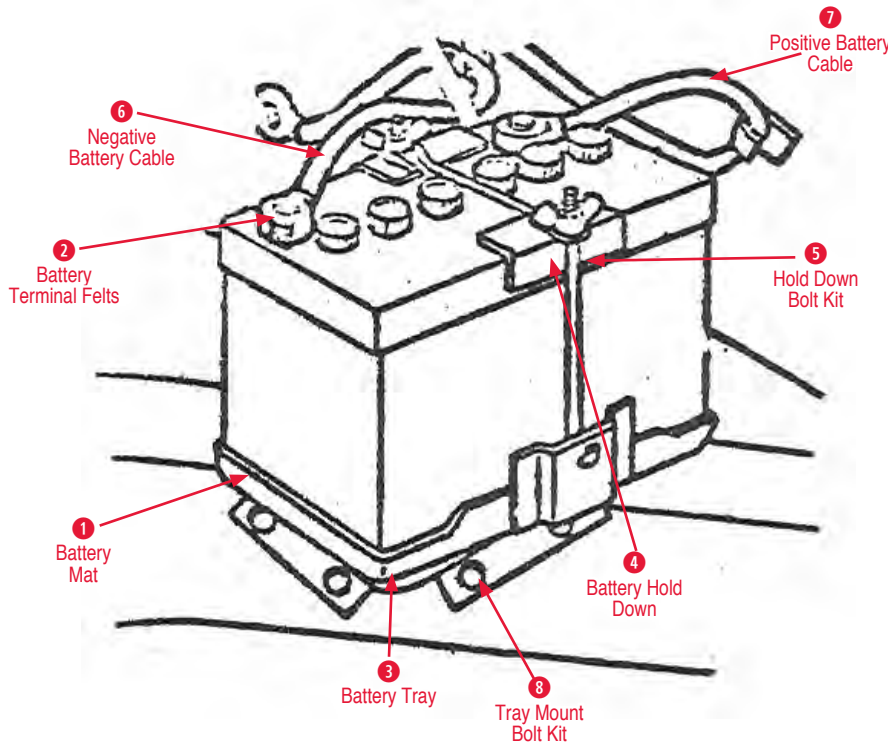

1963-1967 AC Battery & Cables

- **1 Battery Mat**
  300104 53-10 Battery Mat - Neutralizes Acid.....$12.00
- **2 Battery Terminal Felts**
  300002 53-69 Battery Terminal Felt Seal.....$1.00
- **3 Battery Tray**
  300016 63-67 Battery Tray Kit with AC
  or 65 396 LH.....$70.00
- 300017 63-67 Battery Tray with AC or 65 396 HP $60.00
- **4 Hold Down**
  300018 63-67 Battery Hold Down with AC or 396 $22.00
- **5 Hold Down Kit**
  300019 63-67 Battery Hold Down Bolt Kit with AC
  396 .....$11.00
- **6 Negative Battery Cable**
  300053 64-67 Battery Cable-Negative 64-67 w/AC,
  65-67 BB w/o AC, 66 All with AC...$50.00
- 300029 63-63 Battery Negative Cable with AC Spring
  Ring.....$50.00
- **7 Positive Battery Cable**
  300061 63-65 Positive Battery Cable w/AC 63-65 ALL
  & 65 ALL 396 wo AC.....$50.00
- 300049 66-67 Battery Cable Positive with air.....$50.00
- **8 Tray Mount Bolt Kit**
  170347 63-67 Tray Mount Bolt Kit w/AC.....$7.00

Battery Cable Kits with AC		
300030	64-65	Spring Ring Battery Cable Kit (2 pcs) Small Block with AC.....$100.00
300031	66-67	Spring Ring battery Cable Pair All with AC & 65 396.....$100.00