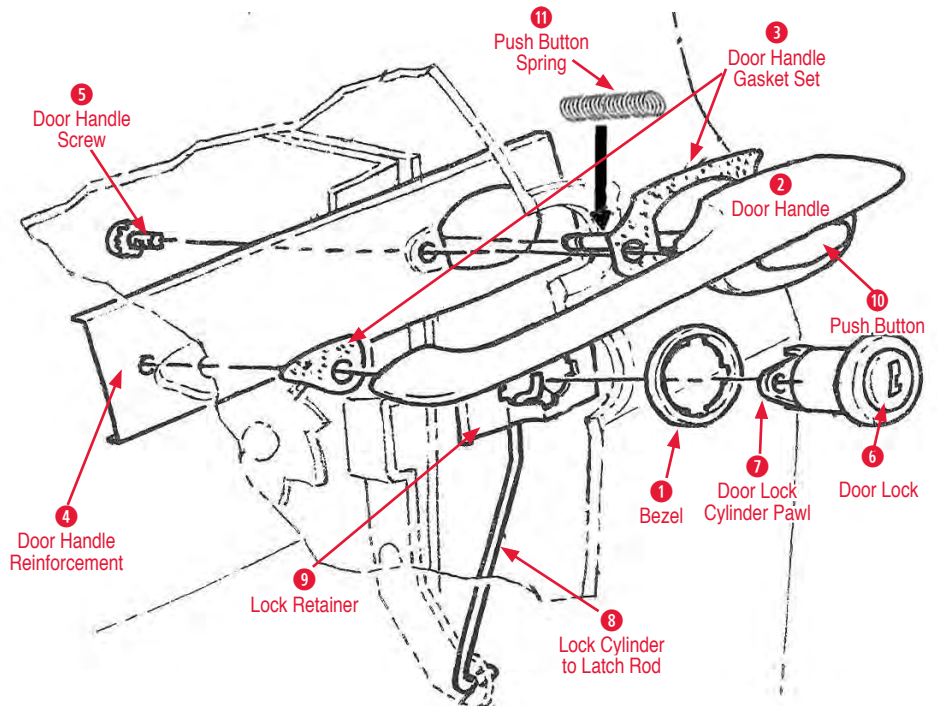

Outside Door Handle

- **1 Bezel**
  375022 56-67 Door Lock Bezel (Escutcheon) $13.00
- **2 Door Handle**
  130074 63-64E Outside Door Handle Assby pair$100.00
  130076 64L-67 Outside Door Handle Assby pair $90.00
  130058 65-67 RH Outside Door Handle GM $225.00
  130059 65-67 LH Outside Door Handle GM $225.00
- **3 Door Handle Gasket Set**

- 185102 63-64 Door Handle Gasket Set $5.00
  185103 65-67 Door Handle Gasket Set $5.00
- **4 Door Handle Reinforcement**
  130080 63-64 Door Handle Reinforcement.....$15.00
  130075 65-67 Door Handle Reinforcement (pair) $10.00
- **5 Door Handle Screw**
  170325 63-67 Door Handle Screws (4 pcs) $3.00
- **6 Door Lock**
  375133 63-66 Door Lock pair with Keys.....$48.00
  375038 67 Door Lock pair with Keys.....$48.00
- **Door Lock Cylinder Gasket**
  185059 56-82 Door Lock Cylinder Gasket $1.00
- **7 Door Lock Cylinder Pawl**
  375106 56-66 Door Lock Cylinder Pawl.....$4.00
  375107 67 Door Lock Cylinder Pawl.....$5.00
- **Door Lock Cylinder Pawl Retainer**
  375131 67-82 Door Lock Pawl Retainer.....$2.00
- **Door Lock Cylinder Retainer**
  375063 67-82 Door Lock Cylinder Retainer $5.00
- **8 Lock Cylinder to Latch Rod**
  375039 63-67 LH Outside Door Lock Rod $7.00
  375040 63-67 RH Outside Door Lock Rod.....$7.00