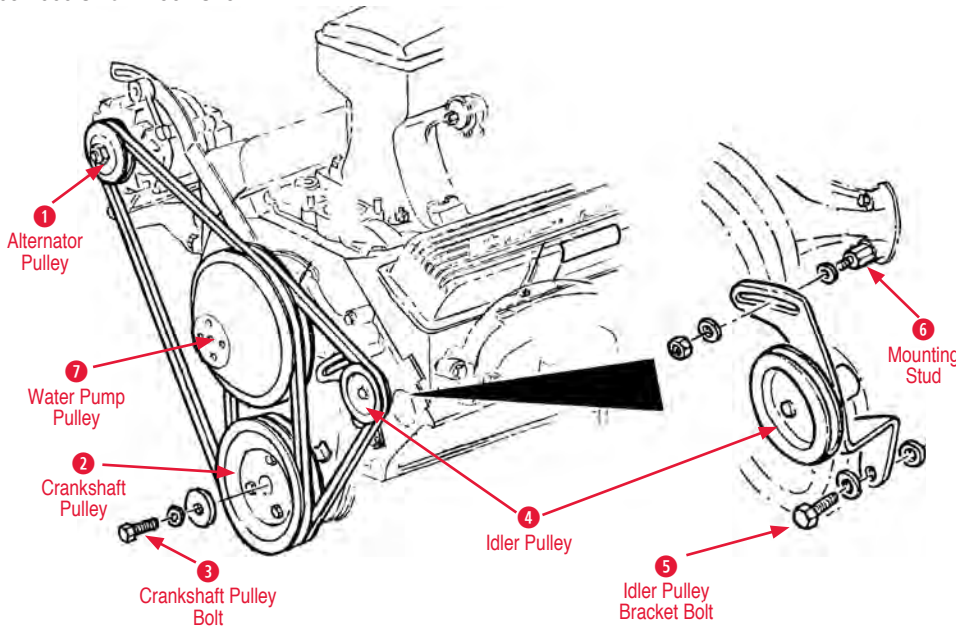

4 Harmonic Balancer Pulley Bolt

- 170903 62-82 8 inch OD Harmonic Balancer Pulley Bolt Kit (3 pcs).....\$4.00
- 170905 65-71 Big Block Harmonic Balancer Pulley Bolt Kit\$5.00

Engine Pulleys

1963-1966 Small Block Shown