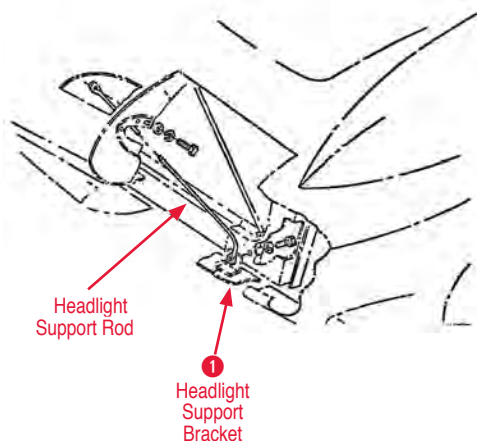

1963-1967 Headlight Support Rod

1. **1 Headlight Support Bracket**
     240128 63-65 Headlight Nose Support Rod L Bracket
     (2 per car) $10.00
3. 240130 66-67 Headlight Nose Support Rod L Bracket
     (2 per car) $10.00