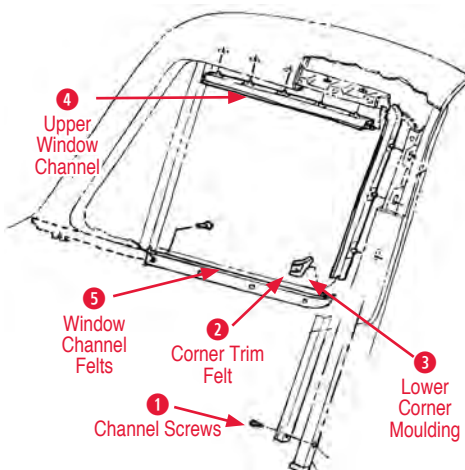

Coupe Window Channel

- **Channel Corner Reinforcement**
  130088 63 Coupe Rear Window Channel Corner Metal Reinforcement (2 pcs) $28.00
- **1 Channel Screws**
  130097 63-67 Window Channel Screws $3.00
- **2 Corner Trim Felt**
  130091 64-67 Coupe Felt Repair Kit $10.00
- **Door Moulding**
  130069 63-67 Coupe Door Moulding (pair).....$150.00
- **Drip Rail Moulding Kit**
  130065 63 Coupe Drip Rail Molding Kit (4 Pcs).....$700.00
- **3 Lower Corner Moulding**
  130064 63-67 Coupe Lower Corner Moulding pair $100.00

- **Outer Window Seal**
  460038 63-67 Outer Window Seal Coupe (pair)...$29.00
- **4 Upper Window Channel**
  130087 63 Coupe Upper/Rear Window Channel Pair Prebent with Clips Installed $110.00
  130086 64-67 Coupe Rear & Upper Window Channel with Clips Square Bead (Pair) $120.00
  130089 64-67 Coupe Rear & Upper Window Channel Pair (Replacement).....$100.00
- **5 Window Channel Felts**
  130093 63-67 Coupe Inner Door Panel Felts (pr) . $50.00