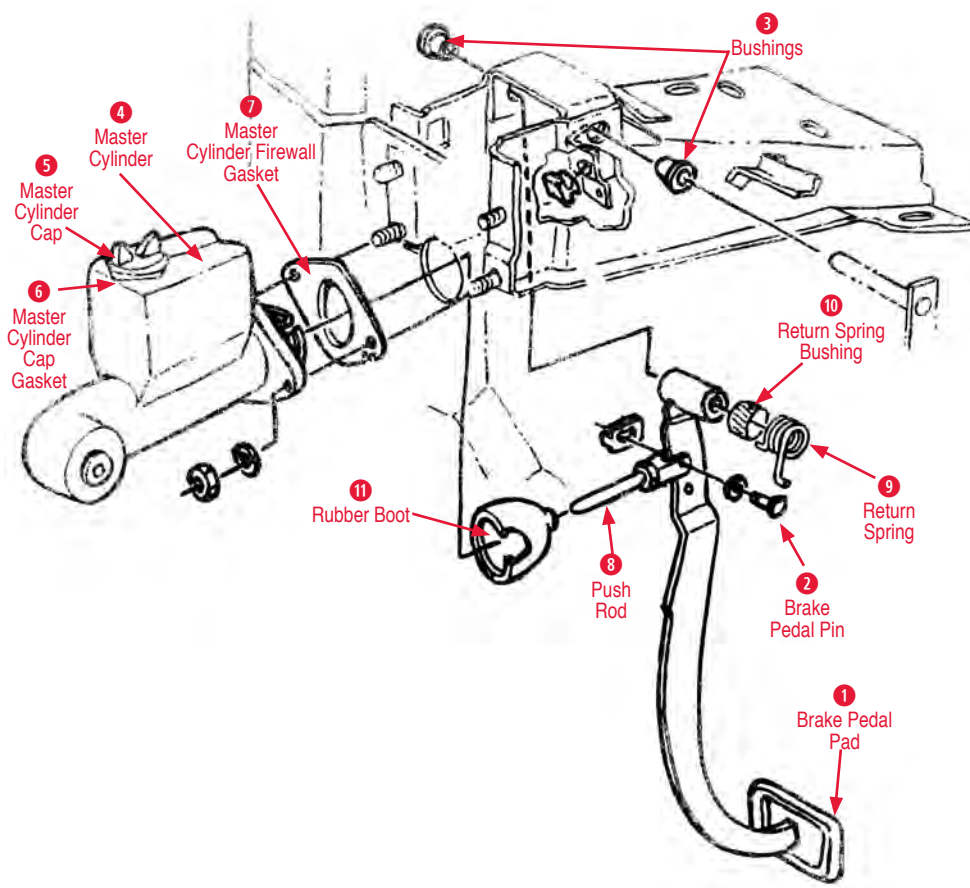

500625 65-66 MC New without Power.....$95.00

500194 65-66 MC Rebuild Kit with Power $24.00

500195 65-66 MC Rebuild Kit w/o Power $31.00

500616 65-66 Master Cylinder with Power Non Dated

-7/16 inch line.....$899.00

500618 65-66 Master Cylinder with Power - Dated -

7/16 inch Line $1,000.00

Master Cylinder Bail

500294 67-82 Master Cylinder Cap Bail -

2 Required $3.00

Master Cylinder Bail Decal

120384 67-72 Master Cylinder Bail Decal (YA).....$3.00

120037 67-79 Master Cylinder Bail Decal (YC) $3.00

120038 67-79 Master Cylinder Bail Decal (TG) $3.00

5 Master Cylinder Cap

500746 63 Master Cylinder Cap with Washer ..$28.00

500751 65-66 Master Cylinder Cap with Power Brakes -

Plastic.....$17.00

500354 65-66 Master Cylinder Cap with Gasket

Manual Brakes.....$50.00

500344 67 Master Cylinder Cap with Gasket ..$30.00

500212 67-82 Chrome MC Cap with Bails.....$12.00

Master Cylinder Cap Bolt

500748 63 Master Cylinder Cap Bolt w/o Power

(thumbscrew).....$15.00

500747 63 MC Cap Bolt w/Power - Hex Head $28.00

6 Master Cylinder Cap Gasket

185094 64 Master Cylinder Cap Gasket.....$12.00

185091 65-66 Cap Gasket (w/o Power Brakes)....$12.00

7 Master Cylinder Firewall Gasket

185092 63-82 Master Cylinder Firewall Gasket except

Power Brakes $3.00

8 Push Rod

500251 63-67 Brake Pedal Push Rod (manual) $7.00

1963-1964 Master Cylinder & Brake Pedal