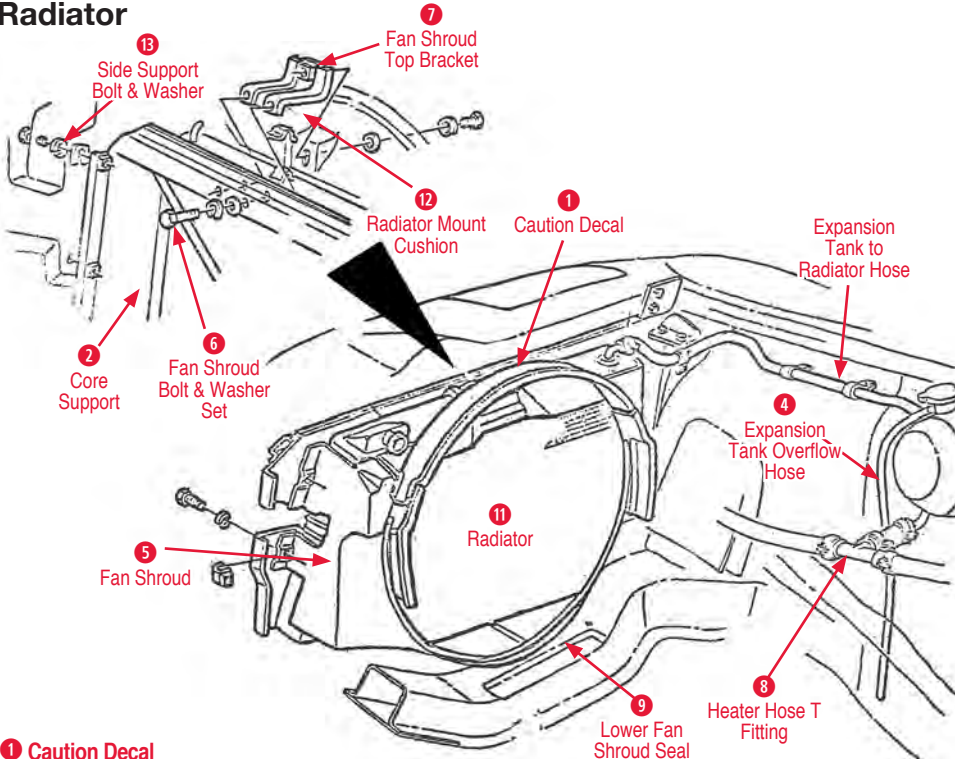

Radiator

1 Caution Decal

- 120086 63E Cooling System Caution Decal $3.00
- 120087 62-64 Cooling System Caution Decal-180°$3.00
- 120088 64-66E Cooling System Caution Decal-180°$3.00
- 120165 65-66 Cooling System Caution Decal $4.00
- 120431 65-67 Cooling Sys Caution Decal 396 L88 $4.00
- 120089 66-67 427 Fan Shroud Decals - 3 Pcs 427 $3.00

2 Core Support

- 145031 63 Radiator Core Support w/o AC $360.00
- 145032 63 Radiator Core Support with AC....$400.00
- 145033 63 Radiator Core Support with FI.....$472.00
- 145035 64-65 Radiator Core Support w/o AC $360.00
- 145036 64-65 Radiator Core Support with AC....$400.00
- 145037 64-65 Radiator Core Support with Fuel Injection.....$472.00
- 145038 65-65 Radiator Core Support 396 .....$472.00
- 145039 66-67 Radiator Core Support 327 without AC $360.00
- 145040 66-67 Radiator Core Support 327 w/ AC$400.00
- 145041 66-67 Radiator Core Support 427 without AC $359.00
- 145042 66-67 Radiator Core Support 427 w/ AC$325.00
- 145052 67 Radiator Core Support L88 .....$472.00

Core Support Bolt & Shim Kit

- 145441 63-82 Core Support Side Bolt & Shim Kit (18 pcs) $7.50

Core Support Seals

- 185182 66-67 Lower Core Support Seal 327 w/AC$11.00
- 185183 66-67 Big Block Lower Core Support Seal with AC (3 Pcs).....$11.00

Core Support Shim

- 170809 63-82 Core Support Shim (1/16 in.) offset . $1.00

3 Core Support Hardware

- 145053 63-67 Square Nut Pair for Core Support..$11.00
- 145054 63-67 Radiator Lower Core Support Bolt & Washer Set (6 Pcs) $5.00
- 145058 66-67 Radiator Upper Support Bracket Bolt & Washer Set 427 ..... $15.00

4 Expansion Tank Overflow Hose

- 145139 61-72 Hose/ExpTank Overflow Ribbed with Thin Wall $6.00
- 145140 63-72 Expansion Tank Overflow Hose $14.00

5 Fan Shroud

- 145076 63-65 Metal Fan Shroud w/Lower Seal..$399.00
- 145127 63-67 Fan Shroud Center Top Section $83.00
- 145081 65 Fan Shroud Fiberglass 396.....$400.00
- 145083 66-67 Fan Shroud Fiberglass 327 .....$400.00
- 145084 66-67 Fan Shroud Extension 327 w/ AC$100.00
- 145085 66-67 Fan Shroud Fiberglass 427 .....$400.00
- 145086 66-67 Fan Shroud Extension 427 w/ AC$100.00

6 Fan Shroud Bolt & Washer Set

- 145078 63-65 Fan Shroud Bolt & Washer Set WB Headmark $5.00
- 145080 63-65 Fan Shroud Top Bracket Bolt Set with Washers & WB Bolt $3.00
- 170055 66-67 Fan Shroud Top Bracket Bolt & Washer Set "WB" 327 & 427 ..... $6.00
- 145087 66-67 Fan Shroud U-Nut Set 4 pcs $4.00
- 145088 66-67 Fan Shroud Bolt & Washer Set WB Headmark $3.00

Fan Shroud Seal Kits

- 185184 66-67 Fan Shroud Seal 427 with AC.....$6.00

7 Fan Shroud Top Bracket

- 145079 63-65 Fan Shroud Top Mount Bracket 327$30.00
- 145082 65-67 Fan Shroud Top Bracket 396 & L88$30.00
- 145089 66-67 Fan Shroud Top Bracket 327.....$25.00
- 145090 66-67 Fan Shroud Top Bracket 427.....$25.00