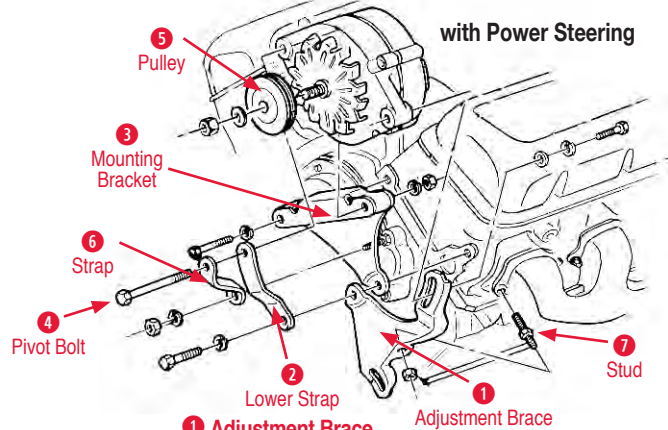

8 Wiring Harness

- 490297 63-68 Convertible Wiring Harness Kit\$29.00

Wiring Harness Boot

- 140225 63-82 Alternator Wiring Harness Boot..... \$4.00

Big Block Alternator

without Power Steering

Alternator Belt