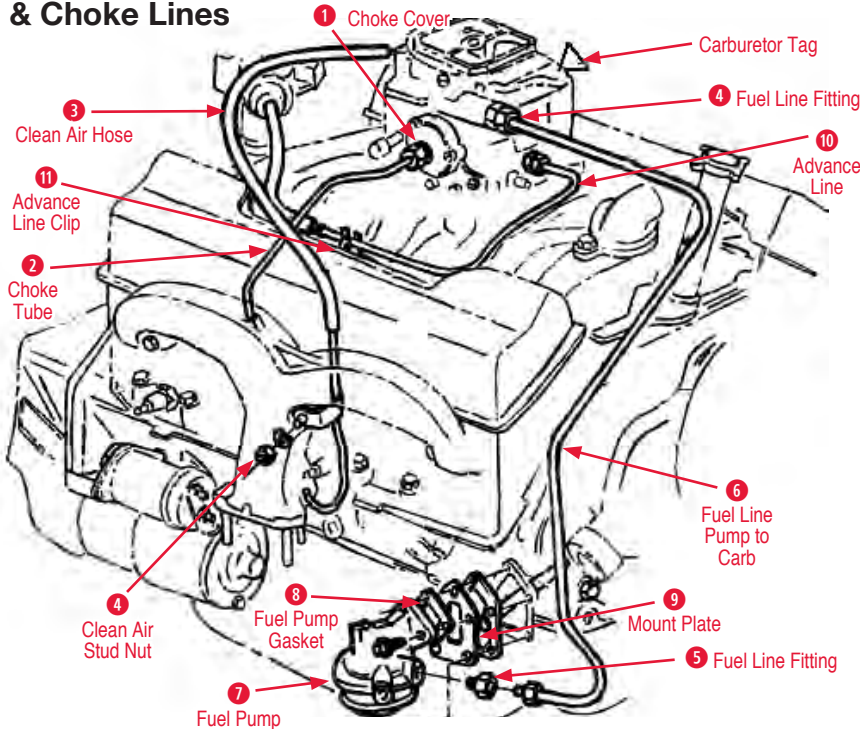

Fuel & Choke Lines

1 Choke Cover

410303 59-65 Choke Cover (WCFB 1x4 & AFB)..$39.00

2 Choke Tube (Upper)

410115 63 Chrome Upper Choke Tube 340 HP$24.00
410114 63-65 Upper Choke Tube AFB Exc 340HP$18.00
410357 63-65 Upper Choke Tube 327 w/Fl.....$22.00
410119 63-65 Upper Choke Tube w/Fuel Injection$22.00
410120 64-65 Chrome Choke Tube 350/365 HP . $20.00
410358 65 Upper Choke Tube 396/425 HP ...$20.00

2 Choke Tube (Lower)

410113 59-65 Bottom Choke Tube WCFB 230/250$12.00
410111 57-65 Choke Tube In Exhaust Manifold...$15.00
410122 65 Lower Choke Tube 396 CI 425 HP $25.00

3 Clean Air Tube

410142 62-63 Clean Air Tube w /Bracket Exc Fl..$25.00
410143 62-65 Clean Air Tube Stud to Exh Manif... $6.00
410362 63-65 Clean Air Hose..... $3.00
410147 64-65 Clean Air Tube Exc Fl & 396.....$30.00

4 Clean Air Stud Nut

170753 62-65 Nut & Washer for Stud - Clean Air Tube to Exhaust $1.00

Flex Fuel Pump Inlet Hose

410214 63 Ribbed Flex Fuel Hose with Clamps$10.00
410224 64-67 Fuel Pump Inlet Hose with Clamps & Fittings except 250/300 HP $6.00

5 Fuel Line Fitting

410205 58-64 45° Angle Fitting for 3/8 in Line.....$9.00
410410 62-65 Carb Inlet Fitting for AFB 3/4 & 1/8 npt $10.00
410035 63-65 Straight Fuel Fitting (chrome).....$9.00

Fuel Line & PCV Hose Clamp Kits

410255 63-64 Clamp Kit (Carter) (250,300 &340) $14.00
410256 64 Clamp Kit (Holly).....$14.00
410257 65 Clamp Kit (Carter) 250/300 .....$6.00
410258 65 Clamp Kit (Holly).....$6.00
410148 66-67 Fuel Line Hose Clamp Kit.....$6.00

6 Fuel Line Pump to Carb

410177 63 Fuel Line - Pump to Carb.340 HP..$42.00
410175 63-65 Fuel Line 250 HP with Fittings $20.00
410176 63-65 Fuel Line Pump to Carburetor with GF90 300 HP $73.00
410374 64-65 Fuel Line - Pump to Carb 365HP...$30.00
410178 64-65 Chrome Fuel Line Set- Pump to Carb with GF90 350/365 HP $97.00
410181 66 Chrome Line-Pump to Carb 300HP $36.00
410182 66 Chrome Line-Pump to Carb 350HP $36.00
410183 66 Chrome Line-Pump to Carb 390HP$25.00
410163 66 Fuel Line - Pump To Carb 390 HP$21.00
410185 67 Fuel Line 300 HP $22.00
410186 67 Fuel Line 350 HP $22.00
410187 67 Fuel Line Pump to Carb 427 & 390$27.00

7 Fuel Pump

410049 63-66 Fuel Pump with Adapter (Repl)....$100.00
410334 59-66 Fuel Pump Rebuild Kit.....$55.00
410336 59-65 Pump 63 All & 64-65 Exc High Perf$70.00
410335 64-66 Pump 327 64-65 High Perf 66 All ..$82.00
410291 65-66 Fuel Pump 396-427 .....$376.00
410338 67-69 Fuel Pump 427 .....$50.00
410337 67 Fuel Pump 327 .....$40.00

Fuel Pump Bolt

170864 67-81 Small Block Fuel Pump Bolt Kit.....$4.00

8 Fuel Pump Gasket

185101 55-81 Gasket (Pump To Mounting Spacer)$3.00
185065 55-82 Backing Plate (Gasket Plate to Block)$3.00

9 Mount Plate

410332 55-81 Fuel Pump Mount Plate.....$14.00

Vacuum Advance Hose

570063 63-82 Advance Hose 7 inch (white striped)$2.00

10 Vacuum Advance Line