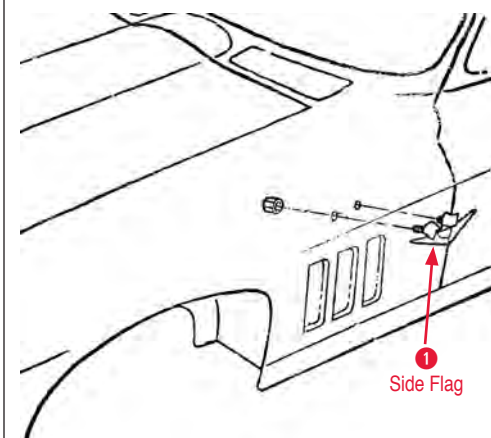

1963-1966 Side Emblem

1 Side Flag

165018 62-63E Emblem Side Fender Flags pair with

Fasteners.....$64.00

165023 63-66 Side Flag Emblem(pr) w/Fasteners $71.00

165026 65 396 Side Flag (pair).....$90.00

165027 66 427 Side Flag Turbo Jet (pr w/nuts)$75.00