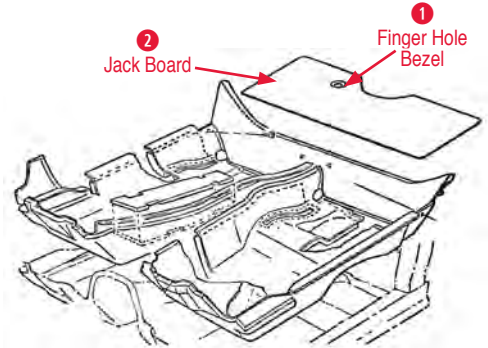

1963-1967 Rear Cover