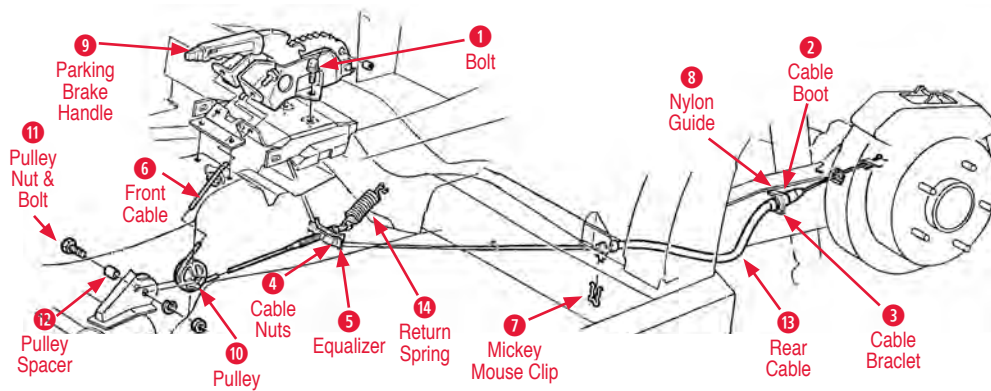

1967 Parking Brake Assembly

- **1 Bolt**
  500250 67-76 Pk Brake Handle Bolt Kit (4 pcs)..... $2.50
- **2 Cable Boot**
  500132 65-82 Cable Boot - Each (2 req'd).....$10.00
- **3 Cable Bracket**
  500264 67 Parking Brake Cable Bracket (pr) ..$15.00
- **4 Cable Nuts**
  170633 67-82 Pk Brake Cable Nuts (at equalizer).. $0.75
- **5 Equalizer**
  500027 64-82 Parking Brake Equalizer..... $6.00
- **6 Front Cable**
  500055 67-82 Front Cable Kit - Stainless.....$50.00
  500021 67-82 Parking Brake Front Cable.....$22.00

- **Grommet**
  560049 67 Parking Brake Cable Grommet..... $6.00

- **7 Mickey Mouse Cable Clip**
  500031 63-82 Mickey Mouse Clip $2.00
- **8 Nylon Guide**
  500039 63-82 Parking Brake Cable Nylon Guide... $1.50
- **Parking Brake Hardware Kit**
  500052 65-82 Parking Brake Hardware Kit - Stainless Steel.....$55.00

- **9 Parking Brake Handle**
  500053 67-82 Parking Brake Handle Assembly . $463.00
  500277 67 Parking Brake Handle 67E.....$100.00
  500278 67-69 Parking Brake Handle $100.00
  500268 67-76 Parking Brake Handle $100.00
  500596 67L-82 Parking Brake Handle Repair Kit...$21.00
- **10 Pulley**
  500056 67-82 Front Cable Nylon Pulley..... $5.00
- **Pulley Bracket**
  500286 67 Parking Brake Pulley Front Bracket Weld To Frame $30.00
- **11 Pulley Nut & Bolt**
  500058 67-82 Pulley Bolt with Nut & Washer $2.00
- **12 Pulley Spacer**
  500057 67-82 Pulley Spacer Bushing $6.00
- **13 Rear Cable**
  500036 65-82 Rear Cable for Disc Brakes.....$49.00
  500012 65-75 Rear Cable OEM Style with correct case & boots.....$50.00

- **Rear Cable Kit**
  Includes equalizer, return spring, front & rear cable
  500514 67-82 Parking Brake Cable Kit $65.00
  500037 65-82 Rear Cable Kit - Stainless $50.00
- **14 Return Spring**
  500025 64-82 Return Spring for Front Cable..... $8.00
  500003 56-82 Parking Brake Cable U-Clip Set..... $6.00
- **Warning Light Switch**
  370139 67-82 Pk Brake Warning Light Switch.....$24.00

Frame
Suspension
Steering
Brakes
Engine
Transmission
Cooling Sys
Heat/AC
Fuel Sys
Exhaust
Electrical
Body
Interior
Misc.
Index
Order Form