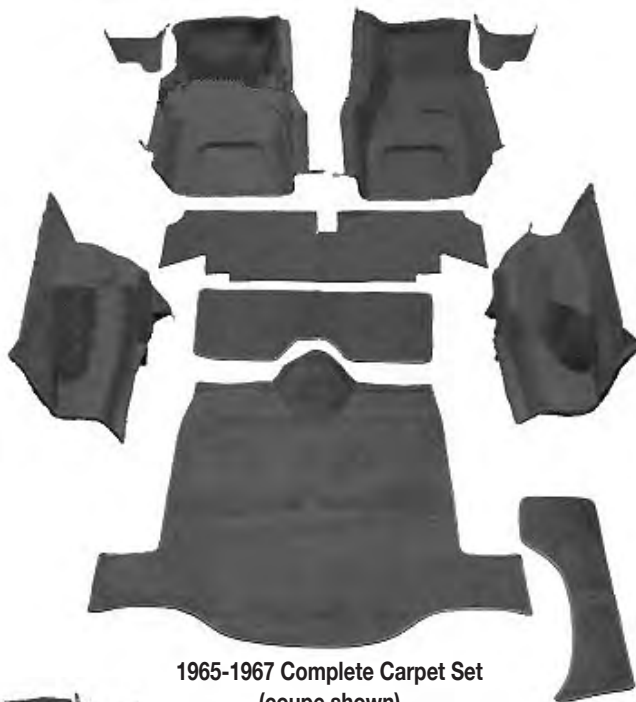

7 Socket

- 310101 63-73 Dome Light Housing Socket.....\$10.00

Carpet Sets

1963-1964 Complete Carpet Set (convertible shown)

1965-1967 Complete Carpet Set (coupe shown)

Carpet Pad

280175 65-67 Carpet Jute Pad Set \$36.00