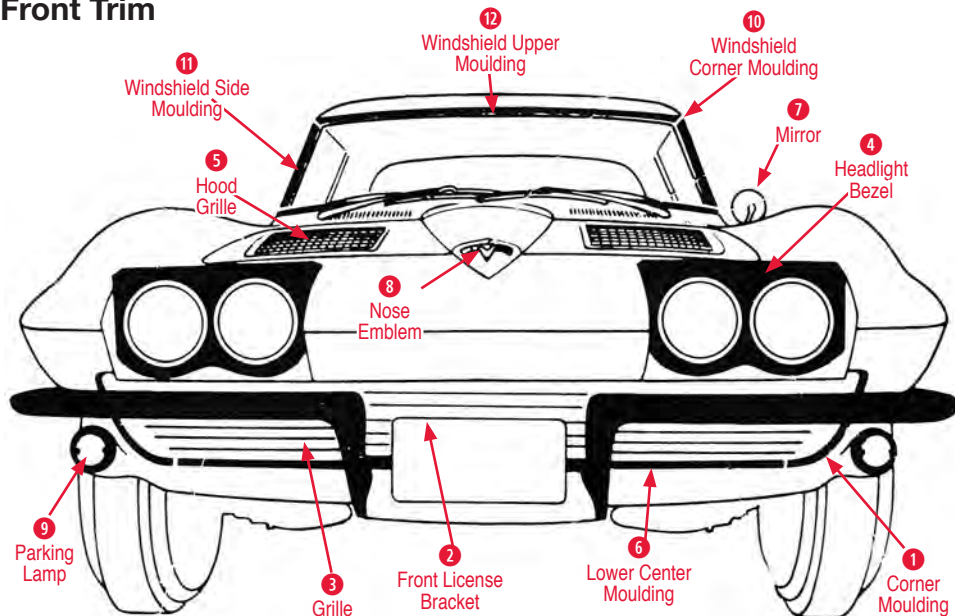

Front Trim

1 Corner Moulding

420034 63-64 Grille Corner Moulding - Pair.....$105.00

2 Front License Bracket

600055 63-65 Front License Bracket.....$18.00

600061 66-67 Front License Bracket.....$18.00

600120 66-67 License Bracket Auto with AC.....$57.00

Front License Plate Bolt

170879 63-67 Front License Plate to Bar Bolt Kit...$5.00

3 Grille

420033 63-64 Front Grille Aluminum.....$375.00

4 Headlight Bezel

240046 63-67 RH Headlight Bezel.....$129.00

240045 63-67 LH Headlight Bezel.....$124.00

Headlight Bulb Set

240197 60-67 Headlight Bulb Set.....$154.00

5 Hood Grilles

160150 63 Hood Grille (pair).....$475.00

6 Lower Center Moulding

420035 63-64 Lower Center Grille Moulding.....$84.00

7 Mirror

320014 63-67 RH Bowtie Mirror with Mount Kit ...$80.00

320015 63-67 LH Bowtie Mirror with Mount Kit $75.00

320016 67 Mirror w/Snapping without Bowtie ..$80.00

8 Nose Emblem

165020 63-64 Nose Emblem (Crossed Flag).....$53.00

165021 65-66 Nose Emblem Correct Bright Red . $36.00

165204 66 Nose Emblem Dark Red $36.00

165022 67 Nose Emblem $37.00

9 Parking Lamp

310036 63-67 Parking Light Assembly.....$72.00

10 Windshield Corner Moulding

160115 64-67 Coupe Windshield Corner Moulding

Stainless Steel.....$44.00

11 Windshield Side Moulding

160112 64-67 RH Coupe Side Windshield

Moulding $150.00

160111 64-67 LH Coupe Side Windshield

Moulding $150.00

12 Windshield Upper Moulding

160110 64-67 Coupe Upper Windshield Mldg....$125.00

160099 63-67 Conv Upper Windshield Mldg.....$160.00

Trim Adhesive

295047 53-12 3M General Trim Adhesive Spray

(18.1 oz).....$30.00

295051 53-12 3M Super Trim Adhesive Spray

(19 oz).....$35.00