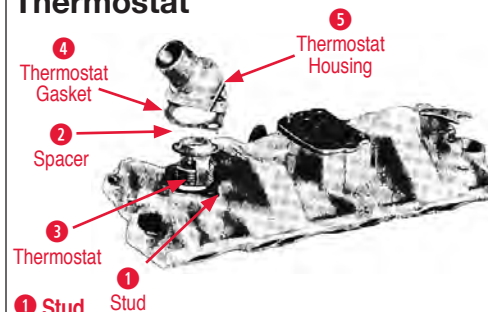

Thermostat

1 Stud

- 145064 56-65 Thermostat Housing Stud Set 2X4 ..$7.00

2 Spacer

- 145068 65-69 Aluminum Thermostat Housing Spacer with Two Gaskets.....$34.00

3 Thermostat

- 145261 53-65 180 Degree Thermostat.....$20.00
- 145262 66-80 195 Degree Thermostat.....$18.00

Thermostat Bolts

- 170074 66-73 Aluminum Thermostat Bolt Kit.....$6.00
- 170384 65-69 Thermostat Housing Bolt Set 396 /L88$6.00
- 170054 55-67 Cast Iron Thermostat Bolt Kit "TR" ..$4.00

4 Thermostat Gasket

- 185352 56-82 Thermostat Gasket.....$2.75

5 Thermostat Housing

- 145067 63-65 Thermostat Housing Small Block with Gasket Spec High Perf & FI.....$65.00
- 145065 63-69 Thermostat Housing with Gasket...$62.00
- 145066 66-73 Cast Aluminum Thermostat Housing with Gasket, All Except SHP & L-88.....$56.00