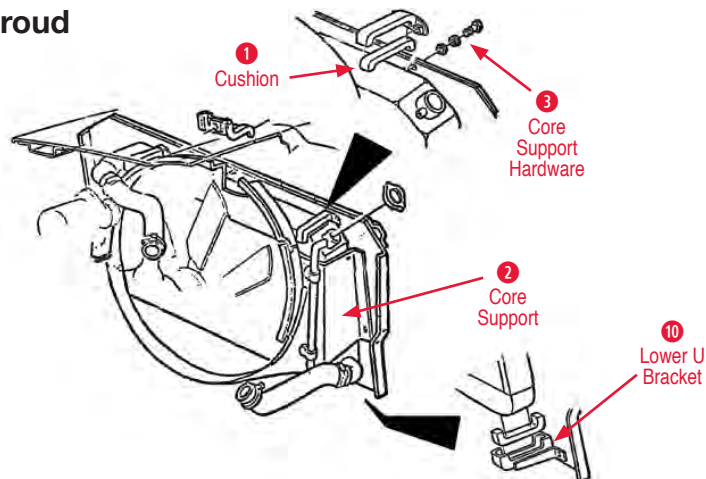

1967 Fan Shroud

8 Heater Hose T Fitting

- 145011 63-67 Heater Hose T Fitting\$12.00

Hose Clamp

- 145142 63-72 Clamp/Hose Expansion Tank to Radiator Pair Original Wittek.....\$20.00

Hose Strap

- 145197 65-69 Radiator Overflow Hose Strap Pair 66-67 427, 68-74 427/454 \$3.00