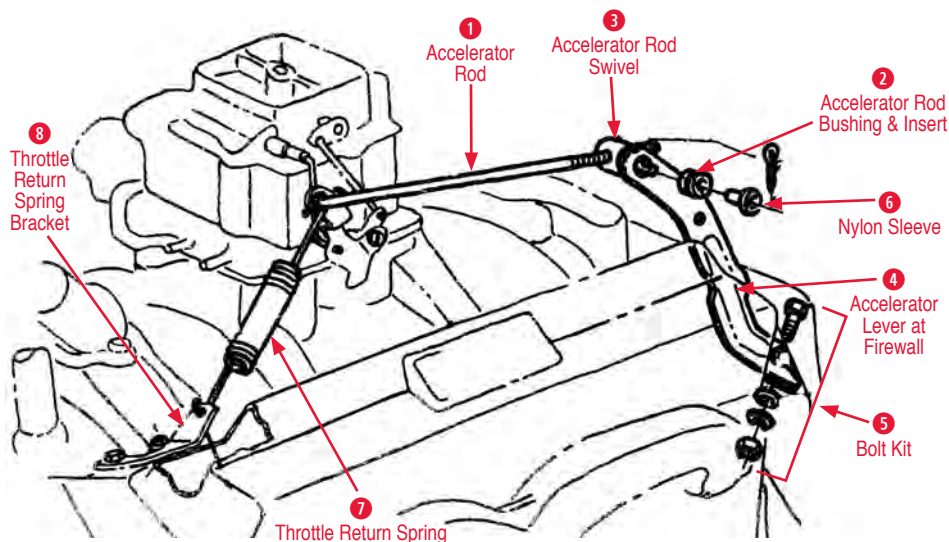

1963-1967 Throttle

- **3 Accelerator Rod Swivel**
  410052 56-67 Accelerator Rod Swivel Kit..... $8.00
  410076 55-69 Accelerator Rod Swivel (Auto) $3.00
  410077 55-69 Accelerator Rod Swivel Clip..... $2.00
  410079 55-66 Accelerator Rod Swivel (not 2x4)..... $6.00
  410069 63-67 Accelerator Rod Swivel & Support Assembly on Firewall $35.00
- **4 Accelerator Lever at Firewall**
  410058 63 Accelerator Lever at Firewall..... $26.00
  410061 65-67 Accelerator Lever at Firewall $25.00
  410034 65-67 Accelerator Lever at Firewall 1965 396/66 390&425/ 1966-7 327$39.00
  410033 67 Accelerator Lever At Firewall All 427/390 & 3x2 with 4 Speed $39.00
  410062 67 Accelerator Rod at Firewall 427/390 (4 Speed) $31.00
- **5 Bolt Kit**
  170180 56-67 Accelerator Lever Bolt Kit (4 pcs).... $1.00
- **6 Nylon Sleeve**
  410218 53-82 Accelerator Rod Nylon Sleeve $4.00
- **7 Throttle Return Spring**
  410055 62-63 Throttle Return Spring 340 HP $10.00
  410066 63-67 Throttle Return Spring SB - Black All Except 340HP & Fuel Injection ... $6.00
  410068 65-67 Throttle Return Spring Big Block Except AT Black..... $7.00
  410067 67 Throttle Return Spring with Auto Trans Green (2 Required)..... $13.00
- **8 Throttle Return Spring Bracket**
  410063 62-67 Throttle Return Spring Bracket SB.. $8.00
  410064 65-67 Throttle Return Spring Bracket BB. $11.00

- **1 Accelerator Rod**
  410412 63 Accelerator Rod $70.00
  410070 63-65 Accelerator Rod except FI..... $16.00
  410073 66 Accelerator Rod 425 HP..... $31.00
  410211 66-67 Rod 427 (66 All, 67 4-speed) $25.00
  410071 66-67 Accelerator Rod All 327 ..... $18.00
- **2 Accelerator Rod Bushing & Insert**
  410051 53-82 Accelerator Rod Bushing & Insert.... $8.00
  410217 53-82 Accelerator Rod Bushing..... $4.00
  410315 63-67 Linkage Swivel Bushing $2.00
- **Accelerator Rod Sleeve**
  410218 53-82 Accelerator Rod Sleeve (Nylon).... $4.00