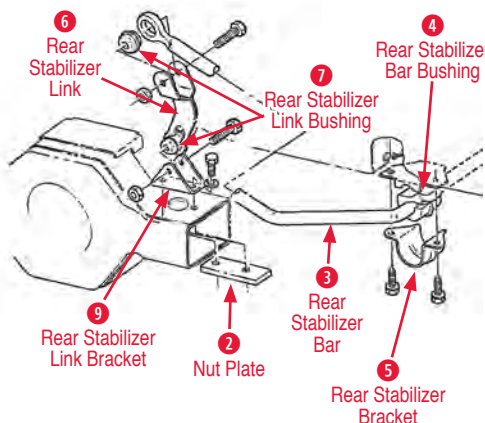

Big Block & Heavy Duty

1 Bar Bracket Bolt

170091 65-82 Rear Stabilizer Bar Bracket Bolt Set
WB headmark (4 bolts, 4 washers).. $3.00

2 Nut Plate

440152 65-82 Rear Stabilizer Bar Nut Plate $8.00

3 Rear Stabilizer Bar

440588 63-67 Rear Sway Bar (9/16 inch)
Big Block Correct.....$220.00
440471 63-82 Rear Sway Bar Kit (3/4 inch).....$200.00

4 Rear Stabilizer Bar Bushing

440371 63-67 Sway Bar Bushing (3/4 inch)..... $7.00
440376 65-67 Sway Bar Poly Bushing pair 9/16...$28.00
440383 63-67 Sway Bar Poly Bushing (3/4 inch)..$28.00
440681 63-67 Sway Bar Rubber Bushing (9/16 inch)
for 396/427 (pair) $6.00

Rear Stabilizer Bar Hardware Kit

440148 63-67 Rear Stabilizer Bar Hardware Kit
(9/16 inch) $18.00

Rear Stabilizer Shim Plate Spacer

440149 65-67 Big Block Rear Sway Bar Shim
Plate Spacer $6.00

5 Rear Stabilizer Bracket

440112 63-67 Front or Rear U Bracket $9.00

Rear Stabilizer U Bracket Bolts

170191 65-82 Rear Stabilizer U Bracket Bolt Set
Anchor Headmark (8 pcs) $6.00

6 Rear Stabilizer Link

440145 65-82 Rear Stabilizer Link.....$11.00

7 Rear Stabilizer Link Bushing

440150 65-82 Rear Stabilizer Link
& Bracket Bushing $10.00

8 Rear Stabilizer Link Bolt Set

170189 65-82 Rear Sway Bar Link Bolt Set
(4 bolts, 4 nuts) $5.00

9 Rear Stabilizer Link Bracket

440279 65-82 Rear Stabilizer Link Bracket..... $7.00