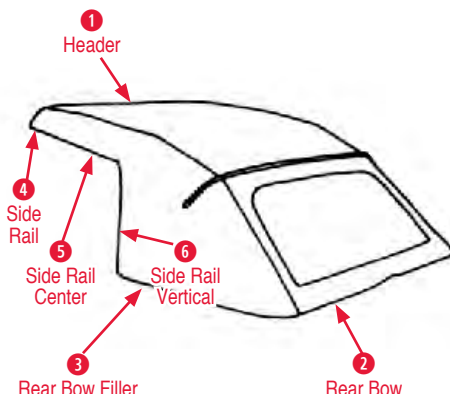

1963-1967 Soft Top Weatherstrips

- **1 Header**
  460084 63-67 Hard & Soft Top Header Inner Weatherstrip $14.00
- **2 Rear Bow**
  460087 63-67 Soft Top Rear Bow Weatherstrip ...$20.00
  460082 61-75 Rear Bow Weatherstrip Hold In Cord $4.00
- **3 Rear Bow Filler**
  460088 63-67 Soft Top Rear Bow Filler Extension (Pair) $40.00
- **4 Side Rail**
  460086 63-67 RH Soft Top Header Extension & Side Weatherstrip $51.00
  460085 63-67 LH Soft Top Header Extension & Side Weatherstrip $51.00
- **5 Side Rail Center**
  460026 63-67 Soft Top Center Weatherstrip $33.00
- **6 Side Rail Vertical**
  460024 63-67 RH Soft Top Side Rail Vertical Weatherstrip $30.00
  460025 63-67 LH Soft Top Side Rail Vertical Weatherstrip $30.00