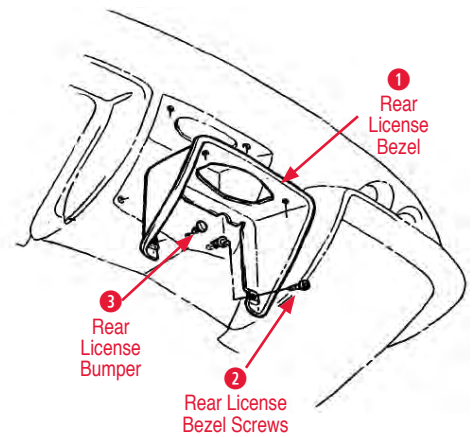

1963 Rear License Bezel

License Plate Hardware

600214 53-05 License Plate Hardware Set Universal.....	$5.00

1 Rear License Bezel	
160134 63-67 Rear License Bezel	$99.00
Rear License Bezel Nuts	
170917 63-73 Rear License Bezel Nut Kit (4 pcs) ..	$2.50
2 Rear License Bezel Screws	
170345 63-73 Rear License Bezel Screws (4 pcs) ..	$2.00
3 Rear License Bumper	
600067 62-75 Rear License Bumper.....	$3.00