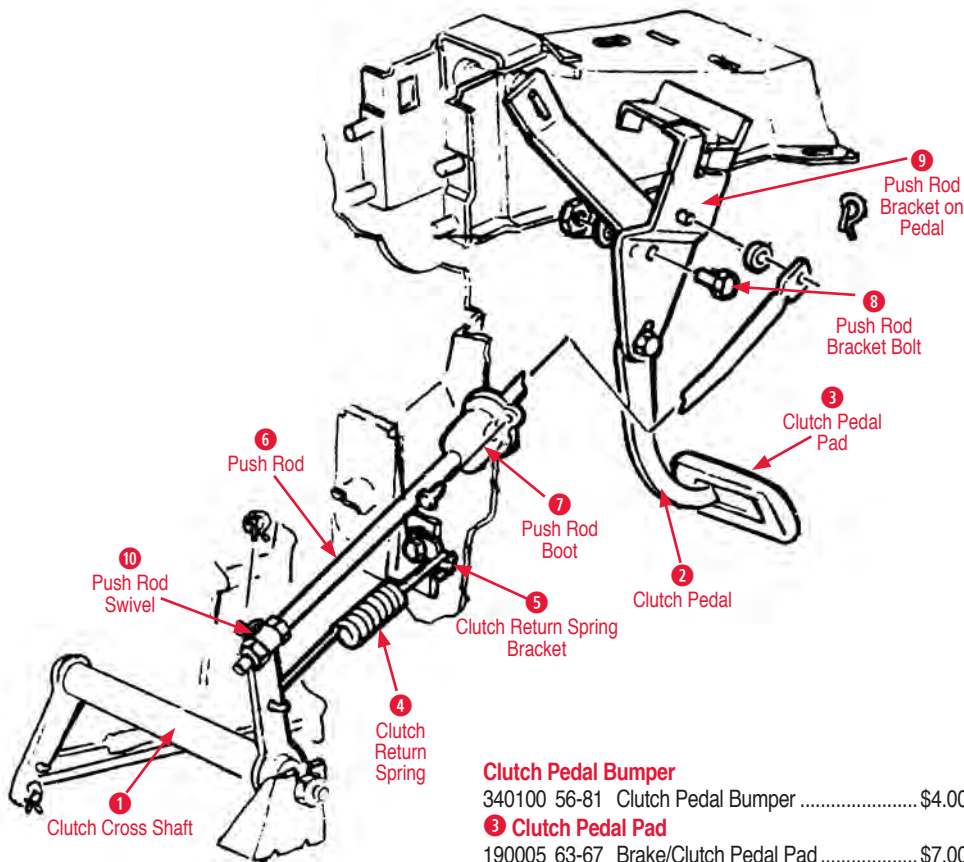

1963-1967 Clutch and Pedal Linkage

1 Clutch Cross Shaft

- 340136 63-65 Clutch Cross Shaft Small Block $90.00
- 340137 65-81 Clutch Cross Shaft $90.00

2 Clutch Pedal

- 340093 63-66 Clutch Pedal $76.00
- 340094 67 Clutch Pedal $83.00

Clutch Pedal Bumper

- 340100 56-81 Clutch Pedal Bumper $4.00

3 Clutch Pedal Pad

- 190005 63-67 Brake/Clutch Pedal Pad $7.00
- 190006 63-67 Brake/Clutch Pedal Pad w/Power ...$7.00

Clutch Pedal Retainer

- 340095 55-82 Clutch/Brake Pedal Shaft Retainer $15.00

Clutch Pinion Pilot Bearing

- 340278 53-82 Clutch Pinion Pilot Bearing.....$25.00

4 Clutch Return Spring

- 340126 63-67 Clutch Return Spring.....$7.00

5 Clutch Return Spring Bracket

- 340098 63-66 Return Spring Bracket on Firewall .$10.00
- 340099 67 Return Spring Bracket on Firewall ...$8.00

Pressure Plate Screw

- 340235 56-81 Pressure Plate/Flywheel Bolt Set 56-81 (6 Bolts & 6 Washers).....$8.00

6 Push Rod

- 340279 65-67 Clutch Pedal Push Rod $26.00

7 Push Rod Boot

- 340116 63-65 Push Rod Boot Retainer.....$10.00
- 340117 65-67 Push Rod Boot & Retainer.....$10.50
- 340115 63-65 Clutch Pedal Push Rod Boot on Firewall $9.00

Push Rod Boot Screw

- 170946 65-67 Clutch Rod Boot Retainer Screw Kit (3 Screws).....$1.00

8 Push Rod Bracket Bolt

- 170750 63-66 Push Rod Bracket Bolt Set.....$1.65

9 Push Rod Bracket on Pedal

- 340108 63-65 Push Rod Bracket 327 .....$27.00
- 340303 65-66 Big Block Push Rod Bracket $28.00
- 340111 67 Push Rod Bracket on Pedal.....$19.00

Push Rod Spacer

- 340079 63-67 Clutch Push Rod Spacer.....$1.00

10 Push Rod Swivel

- 340113 63-81 Clutch Pedal Push Rod Swivel $7.00

1 Swivel Nut

- 340114 63-81 Pedal Push Rod Swivel Nuts (Pair) . $0.50

1 Throwout Bearing

- 340157 56-81 Clutch Release Throwout Bearing . $78.00

Clutch Kits

includes: disc, plate, throwout & pilot bearing

- 340260 62-64 Clutch Kit 10 in 10 Spline $210.00
- 340261 65-78 Clutch Kit 10.5 inch (10 Spline Small Block).....$207.00
- 340262 65-81 Clutch Kit 10.5 inch (26 Spline Heavy Duty).....$250.00
- 340263 65-81 Clutch Kit 11 inch (10 Spline) . $210.00