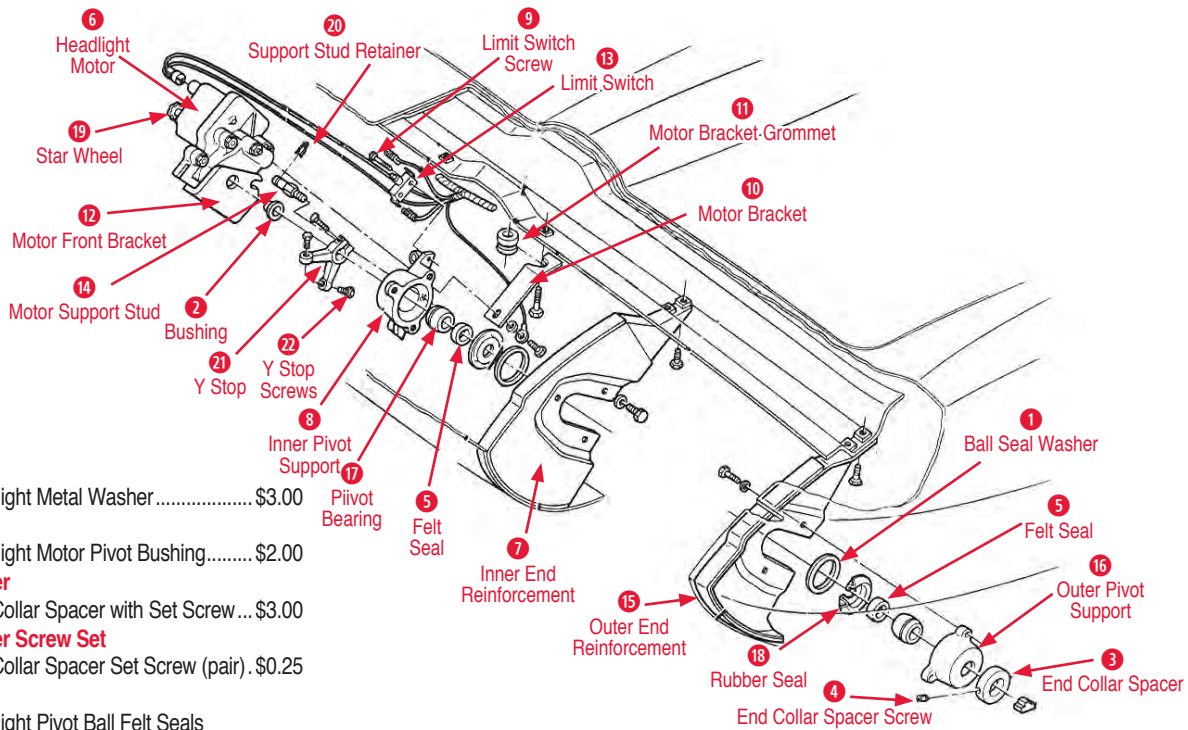

1963-1967 Headlight Motor Assembly

- **1 Ball Seal Washer**
  240072 63-67 Headlight Metal Washer.....$3.00
- **2 Bushing**
  240058 63-67 Headlight Motor Pivot Bushing.....$2.00
- **3 End Collar Spacer**
  240080 63-67 End Collar Spacer with Set Screw ...$3.00
- **4 End Collar Spacer Screw Set**
  240081 63-82 End Collar Spacer Set Screw (pair) . $0.25
- **5 Felt Seal**
  185031 63-67 Headlight Pivot Ball Felt Seals
  (4 pcs) $5.00
- **6 Headlight Motor**
  240051 63-67 LH Headlight Motor Rebuilt w/ Exchange
  (1 Year Warranty) $210.00
  240052 63-67 RH Headlight Motor Rebuilt w/ Exchange
  (1 Year Warranty) $210.00
  240060 63-67 RH Headlight Motor (New).....$370.00
  240059 63-67 LH Headlight Motor (New).....$370.00
- **Headlight Motor Plug Socket**
  240012 63-67 Headlight Mtr Plug Socket (white)..$25.00
- **7 Inner End Reinforcement without Fiberglass**
  240036 63-67 LH Inner End Plate Reinforcement
  without Fiberglass.....$28.00
  240037 63-67 RH Inner End Plate Reinforcement
  without Fiberglass $28.00
- **8 Inner Pivot Support**
  240176 63-67 RH Headlight Inner Pivot Support..$55.00
  240177 63-67 LH Headlight Inner Pivot Support ..$55.00
- **9 Limit Switch Screw**
  170104 63-67 Limit Switch Screw Set (4 pcs).....$2.00
- **10 Motor Bracket**
  240061 63-67 Headlight Motor Bracket 2 Required $5.00

- **11 Motor Bracket Grommet**
  480197 63-67 Headlight Motor Bracket Grommet .. $6.00
- **Motor Drive Gear**
  240053 63-67 Headlight Motor Drive Gear $27.00
- **12 Motor Front Bracket**
  240191 63-67 LH Headlight Motor Front Bracket . $25.00
  240192 63-67 RH Headlight Motor Front Bracket. $25.00
- **Motor Gear Top Hat Bushings**
  240032 63-67 HL Motor Gear Top Hat Bushings ... $8.00
- **13 Motor Limit Switch**
  370020 63-67 Headlight Motor Limit Switch.....$11.00
- **14 Motor Support Stud**
  170101 63-67 Headlight Motor Support Stud.....$8.00
- **15 Outer End Reinforcement**
  240122 63-67 RH Headlight End Plate Outer
  Reinforcement without fiberglass...$28.00
  240121 63-67 LH Headlight End Plate Outer
  Reinforcement without fiberglass...$28.00
- **16 Outer Pivot Support**
  240186 63-67 Headlight Outer Pivot Support
  LH/RH $55.00

- **17 Pivot Bearing**
  240006 63-67 Headlight Pivot Ball Nylon $36.00
  240068 63-67 Headlight Pivot Support Ball.....$14.00
- **18 Rubber Seal**
  185032 63-67 Headlight Pivot Rubber Seal.....$3.00
- **19 Star Wheel**
  240056 63-67 Headlight Motor Star Wheel $6.00
  240057 63-67 Headlight Motor Star Wheel
  Retainer $1.00
- **20 Support Stud Retainer**
  240055 63-67 Headlight Motor Support Stud
  Retainer $0.50
- **21 Y Stop**
  240062 63-67 Headlight Y Stop.....$42.00
- **22 Y Stop Screws**
  170103 63-67 Headlight Y-Stop Screws (4 pcs).....$5.00

Headlight Door Update Kit

240236	63-67 Headlight Door Update Kit.....	$580.00