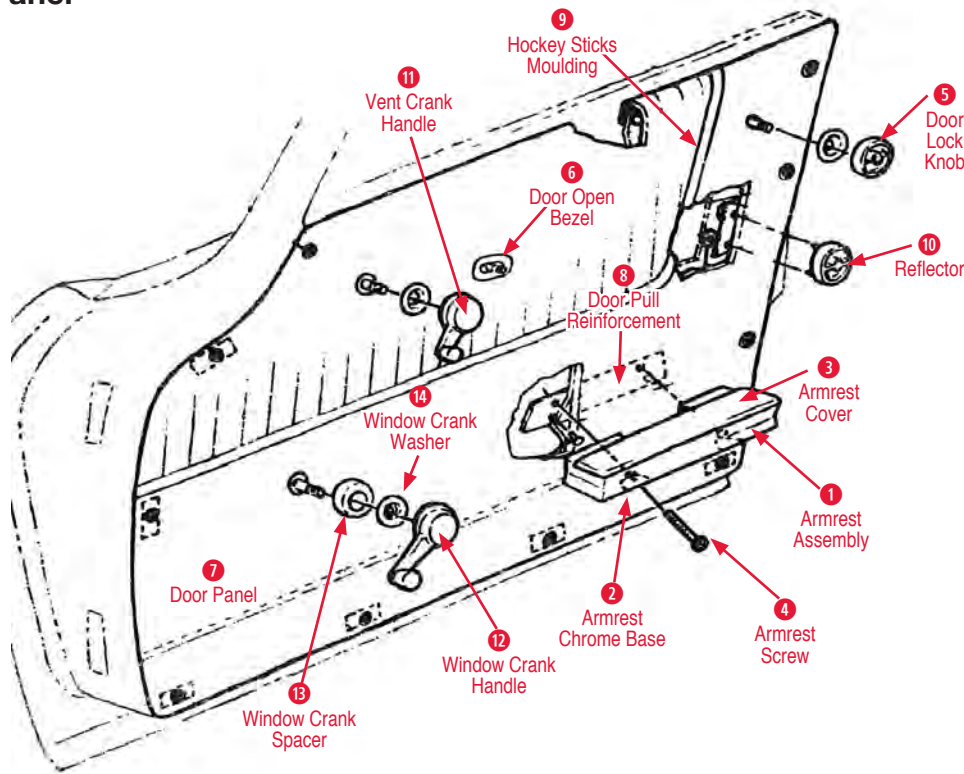

Convertible Vent Window

1963-1964 Door Panel

- 1 Arm Rest Assembly* (specify color, see page 105)**
290126*62-64 Armrest Assby Set w/Covers (ea)..\$75.00
- 2 Armrest Chrome Base**
290125 62-64 Armrest Chrome Bases (pair)\$40.00
- 3 Armrest Cover* (specify color, see page 105)**
- 4 Arm Rest Screw**
170882 66-67 Door Pull Screws - Correct Chrome (4 pcs)\$4.00
170383 62-67 Armrest Screw Kit (4 pcs).....\$4.00
- 5 Door Lock Knob**
290060 63-64 Door Lock Knob.....\$34.00
290059 63-64 Door Lock Knob & Reflector 4 Pcs\$100.00
- Door Lock Knob Clips**
290073 56-82 Lock Knob Retainer Clips (each)\$0.25
- Door Lock Washer**
290057 56-77 Lock Knob Spacer Plastic (pair).....\$2.50
- 6 Door Open Bezel**
290104 62-64 Door Open Bezel (pair)\$10.00