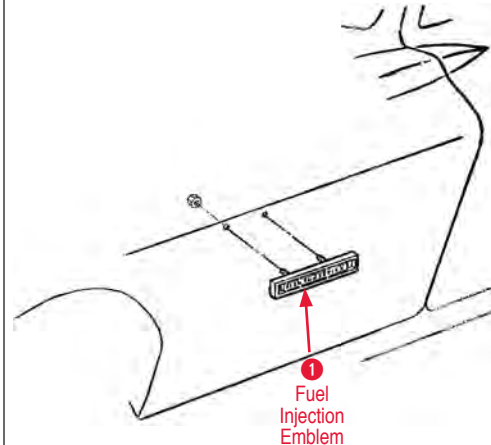

1965 Fuel Injection Emblem

1 Script Fuel Injection Emblem

165025 65 Script Fuel Injection Emblem (pair) $72.00