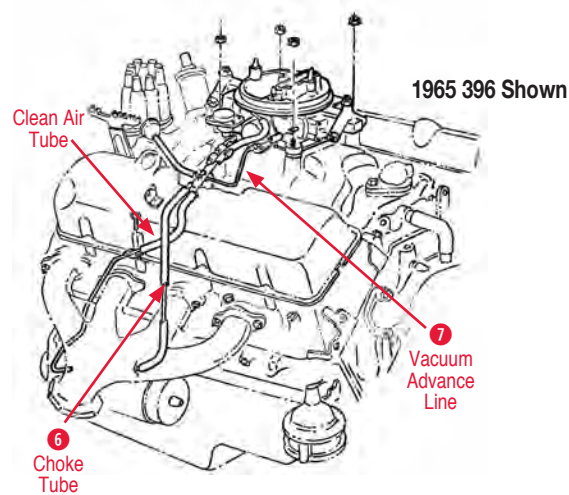

Choke

Choke Cover

410303 59-65 Choke Cover (WCFB 1x4 & AFB)..$39.00

1 Choke Spring

410132 66-70 Choke Coil Spring.....$21.00

410144 59-65 Choke Spring.....$13.00

Choke Plate

410411 59-65 Slotted Choke Plate.....$12.00

2 Choke Rod

410123 66 Choke Rod 390 HP $7.00

410124 66 Choke Rod 425 HP $6.00

410125 66-70 Choke Rod 327/350 with Aluminum Intake $7.00

410126 66 Choke Rod 300 HP $9.00

410127 67 Choke Rod with 427 & 3 x 2.....$8.00

410128 67 Choke Rod 390 HP $7.00

410072 53-10 Choke Rod Quadrajct w/Edlebrock$16.00

3 Choke Rod Clip

410356 63-74 Choke Rod Clip.....$2.00

4 Choke Spring Cover

410134 66-70 Choke Coil Cover Except 3X2 .....$8.00

5 Choke Spring Mount Screw

410133 66-70 Choke Coil Spring Mount Screw $1.00

6 Choke Tube

410121 65 Upper Choke Tube with Loom 396$29.00

410111 57-65 Choke Tube In Exhaust Manifold...$15.00

410122 65 Lower Choke Tube 396 CI 425 HP$25.00

7 Vacuum Advance Line

410019 65 Steel Advance Line 396-425 HP $13.00

Choke Kit

410060 53-15 Choke Kit - Edelbrock Intake with Quadrajct Carburetor.....$102.00

Frame
Suspension
Steering
Brakes
Engine
Transmission
Cooling Sys
Heat/AC
Fuel Sys
Exhaust
Electrical
Body
Interior
Misc.
Index
Order Form