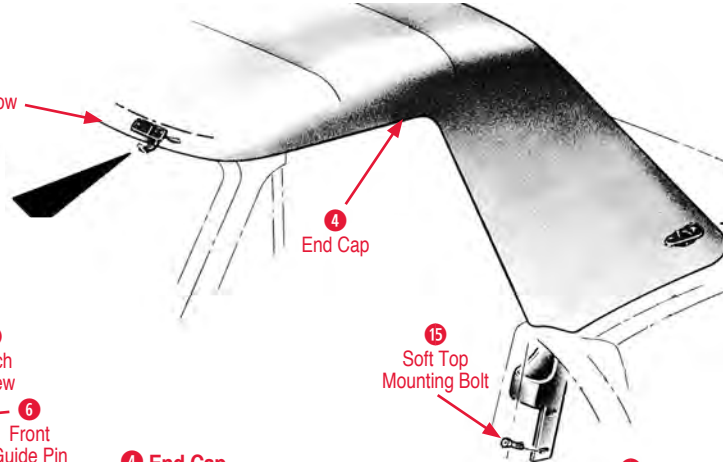

1963-1967 Soft Top

- **1 Deck Lid Latch**
  360049 63-67 Soft Top Rear Latch (on Deck) $105.00
- **2 Deck Lid Latch Gasket**
  185057 63-67 Gasket Rear SoftTop Latch pair $5.00
- **3 Deck Lid Latch Screw**
  170147 63-67 Soft Top Rear Latch Screw Set (10 Pcs)..... $4.00

- **4 End Cap**
  280712 56-75 Trim End Cap Kit (stainless steel)..$11.00
- **5 Front Bow**
  360035 63-67 Soft Top Header Bow $420.00
- **6 Front Guide Pin**
  360040 63-67 Soft Top Guide Pin (pair).....$20.00
  230003 63-67 Hard Top Guide Pins.....$51.00
- **7 Front Latch**
  230008 63-67 RH Soft & Hard Top Front Latch . $131.00
  230007 63-67 LH Soft & Hard Top Front Latch ..$131.00
- **8 Guide Pin Bushing**
  360043 63-67 Header Guide Pin Bushings (pair) ... $4.00
- **9 Guide Pin Screw**
  170445 63-67 Front Guide Pin Screws (2 pcs) $2.00
  170446 63-67 Rear Pin Screws & Washers..... $3.00
- **10 Header Striker Plate**
  160121 63-67 Convertible Header Strikers Pair....$37.00

- **11 Header Striker Screws**
  170448 63-67 Conv Header Striker Screw Kit $3.00
- **12 Latch Retainer**
  360051 63-67 Soft Top Latch Retainer on Deck..... $8.00
- **13 Latch Screw**
  170437 56-67 Soft or Hard Top Latch Screws (4 pcs)..... $5.00
- **14 Soft Top Guide Pin**
  360048 63-67 RH Soft Top Rear Pin..... $30.00
  360047 63-67 LH Soft Top Rear Pin $30.00
- **Soft Top Kit**
  280193 63-67 Soft Top Kit Original Style $429.00
  280194 63-67 Soft Top Kit Original Dated..... $702.00
- **15 Soft Top Mounting Bolt**
  170965 63-75 Soft Top Mounting Bolt Kit (E)..... $10.00
- **Striker Plate**
  360052 63-67 Deck Lid Strikers with Rivets Set ... $15.00