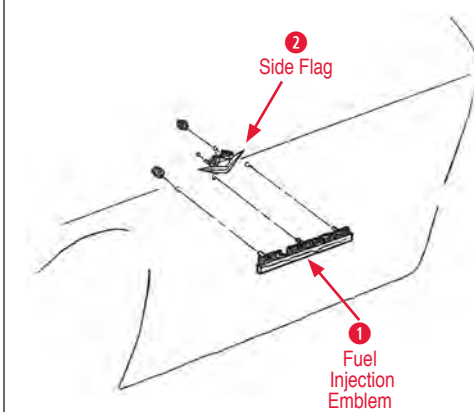

1963-1964 Side Emblems

1 Fuel Injection Emblem

165024 63-64 Script Fuel Injection (pair).....$81.00

2 Side Flag

165023 63-66 Side Flag Emblem pair w/Fasteners $71.00