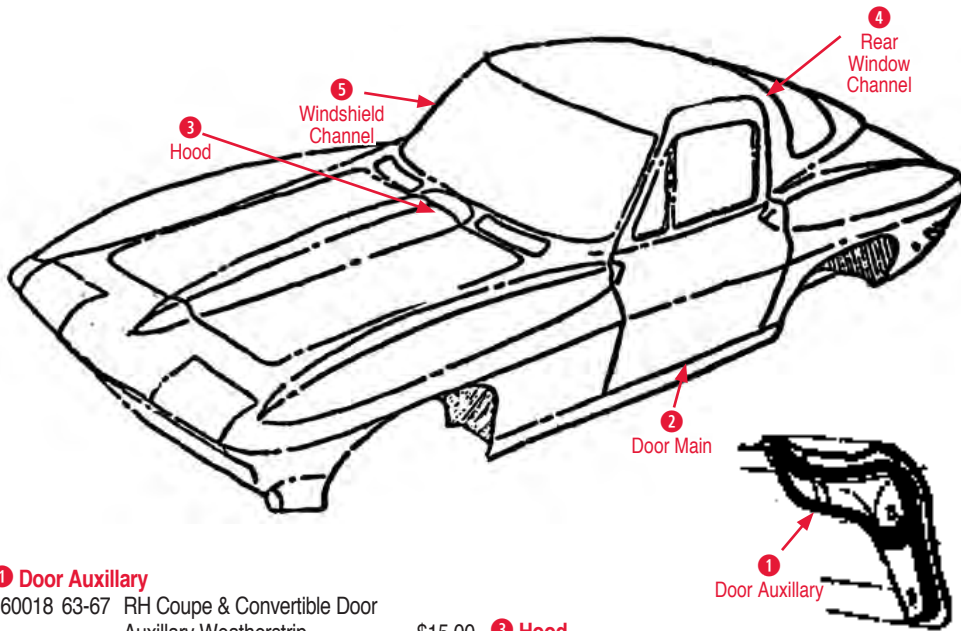

1963-1967 Coupe Weatherstrips

1 Door Auxiliary

- 460018 63-67 RH Coupe & Convertible Door Auxillary Weatherstrip.....$15.00
- 460017 63-67 LH Coupe & Convertible Door Auxillary Weatherstrip.....$15.00
- 460037 63-67 Door Auxillary Weatherstrip Push-In Fastener Kit (8 pcs) $5.00

2 Door Main

- 460036 63-67 RH Coupe Door Main Weatherstrip$21.00
- 460035 63-67 LH Coupe Door Main Weatherstrip$21.00

3 Hood

- 460144 63-82 Hood Ledge Weatherstrip $9.00

4 Rear Window Channel

- 460116 63 Coupe Rear Split Window Seal (pr)$90.00

Rear Window Seal Kit

- 460238 64-82 Replacement Rr Window Seal Kit..$30.00

5 Windshield Channel

- 460114 63-67 Coupe Windshield Channel.....$43.00