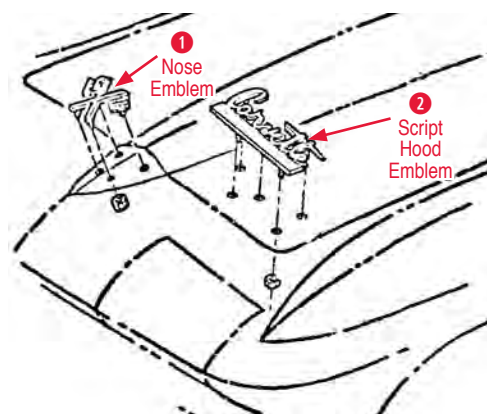

1965-1967 Hood Emblems

1 Nose Emblem

165021 65-66 Nose Emblem Correct Bright Red . $36.00

165204 66-66 Nose Emblem Correct Dark Red ...$36.00

2 Script Hood Emblem

165029 66-67 Script Rear Deck & Hood Emblem$172.00