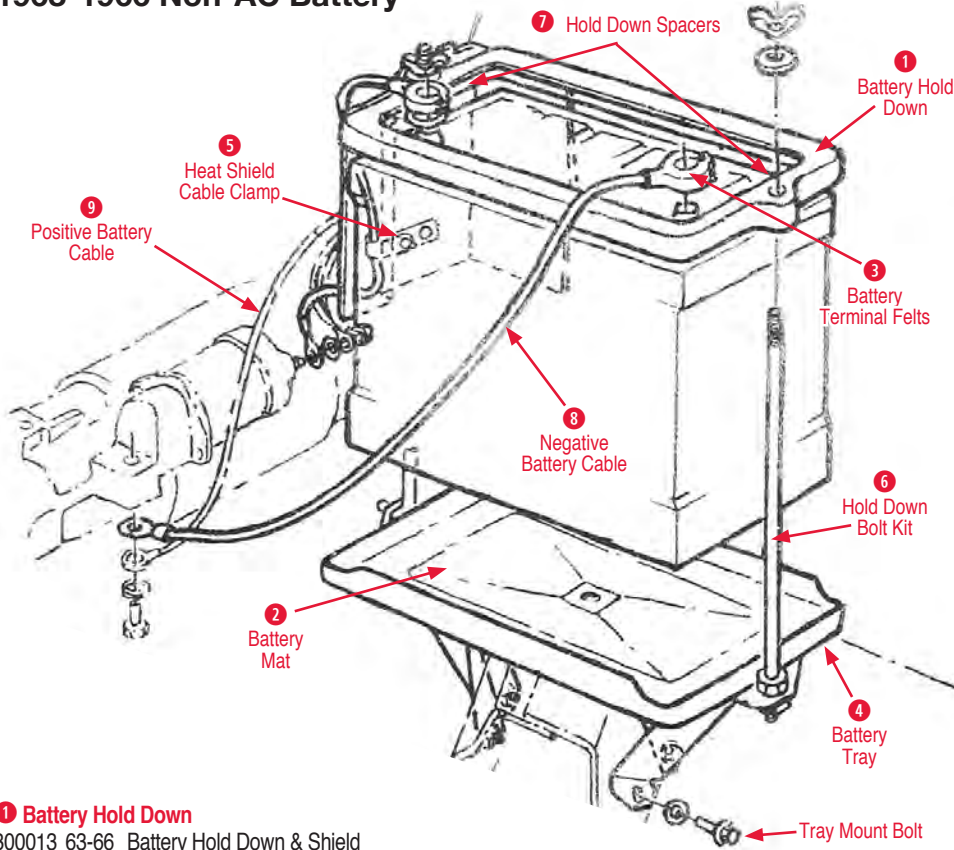

1963-1966 Non-AC Battery

- **1 Battery Hold Down**
  300013 63-66 Battery Hold Down & Shield without AC.....$23.00
- **2 Battery Mat**
  300104 53-10 Battery Mat - Neutralizes Acid.....$12.00
- **Battery Tar Topper**
  300076 55-67 Battery Tar Topper w/ Side Panel..$27.00
  300075 55-67 Battery Tar Topper w/o Side Panel$21.00
- **3 Battery Terminal Felts**
  300002 53-69 Battery Terminal Felt Seal.....$1.00
- **4 Battery Tray**
  300012 63-65 Battery Tray without AC $54.00
  300067 66 Battery Tray without AC $57.00
  300011 63-66 Battery Tray Kit without AC $80.00
- **5 Heat Shield Cable Clamp**
  300014 63-66 Battery Cable to Heat Shield Clamp $1.50
- **6 Hold Down Bolt Kit**
  300015 63-66 Battery Hold Down Bolt Set.....$10.00
- **7 Hold Down Spacers**
  300007 56-66 Battery Hold Down Spacers (4 pcs) $4.00
- **8 Negative Battery Cable**
  300050 62-67 Negative Cable 327 without AC.....$50.00

- **9 Positive Battery Cable**
  300054 63-65 Positive Battery Cable without AC . $50.00
  300051 66-67 Positive Battery Cable--327 without AC.....$50.00
  300052 66-67 Positive Battery Cable 427 without AC.....$50.00

- **Tray Mount Bolt**
  170226 63-67 Battery Tray Mount Bolt Kit w/o AC . $5.00

Battery Cable Kits		
300027	63-65	Small Block Spring Ring Battery Cable Kit without AC.....$100.00
300030	64-65	Spring Ring Battery Cable Kit (2 pcs) Small Block with AC.....$100.00
300032	66-67	Battery Cable Kit 327 w/o AC.$100.00
300033	66-67	Spring Ring Battery Cable Big Block without AC.....$100.00
300031	66-67	Spring Ring battery Cable Pair All with AC & 65 396.....$100.00

1967 Non-AC Battery