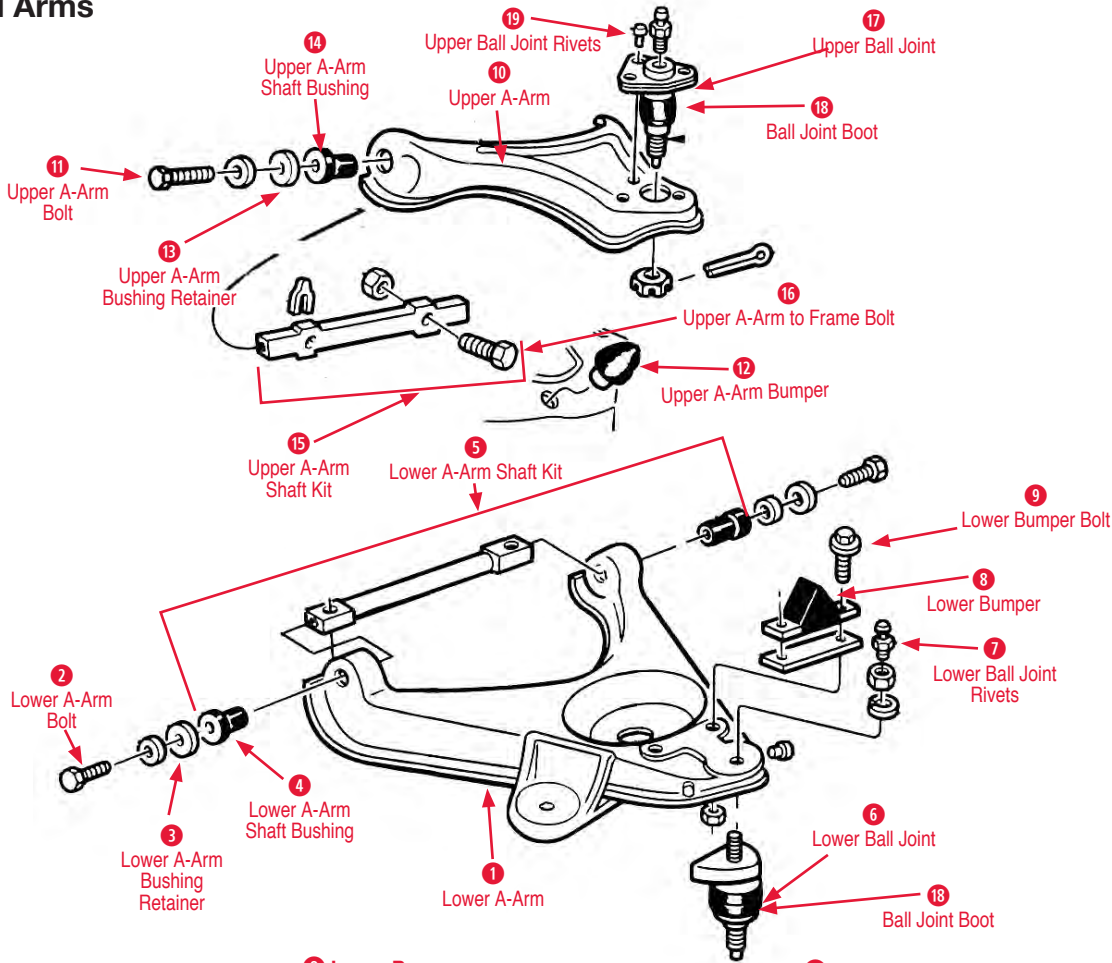

Front Control Arms

A-Arm Bushing Kit

- 440439 63-82 A-Arm Bushing Kit (8 pcs) Poly.....$80.00
- 440055 63-82 Correct A-Arm Bushing Set (pr) $48.00

A-Arm Shim Kit

- 170774 63-82 A-Arm Shim Kit.....$25.00

A-Arm Alignment Nut

- 170805 63-65 A-Arm Alignment Nut Set (8 pcs)..... $4.00
- 170948 66-82 A-Arm Alignment Nut Set (4 pcs)..... $3.00

End Link Bushing Set

- 440425 63-82 End Link Poly Bushing Set (8 pcs).$30.00

1 Lower A-Arm

- 440446 63-82 LH Lower A-Arm Rebuilt (w/exch) $250.00
- 440446 63-82 LH Lower A-Arm New.....$289.00
- 440447 63-82 RH Lower A-Arm Rebuilt (w/exch)$250.00
- 440447 63-82 RH Lower A-Arm New.....$289.00

2 Lower A-Arm Bolt

- 440402 63-82 Lwr Shaft Mount Bolt Kit (14 Pcs)..$15.00
- 170754 63-67 Lower A-Arm Bolt Set Correct..... $6.00

Lower A-Arm Bushing Retainer Bolt & Washer Set

- 170773 63-82 Bushing Retainer Bolt & Wsher Set$18.00

3 Lower A-Arm Bushing Retainer

- 440370 63-82 Lower A-Arm Bushing Retainer $3.00

4 Lower A-Arm Shaft Bushing

- 440647 63-82 Lower Shaft Bushing $12.00

5 Lower A-Arm Shaft Kit

- 440646 63-82 Lower A-Arm Shaft Kit.....$79.00

6 Lower Ball Joint

- 440094 63-82 Lower Ball Joint $32.00
- 440094C 63-82 Lower Ball Joint Correct Reproduction (Rivet On Type) $79.00

7 Lower Ball Joint Rivets

- 170181 63-82 Rivet Set for Lower Ball Joint $3.00
- 170704 63-82 Lwr Ball Joint Threaded Rivet Set..$15.00

8 Lower Bumper

- 440259 63-82 Lower A-Arm Bumper.....$12.00
- 440648 63-82 Front Suspension Bumper Kit.....$40.00

9 Lower Bumper Bolt

- 170707 63-67 Correct Lwr A-Arm Bumper Bolts (4)$6.00
- 170801 63-82 Lower A-Arm Bumper Bolt Kit $6.00

10 Upper A-Arm

- 440448 63-82 LH Upr A-Arm Rebuilt (w/exch)....$250.00
- 440448 63-82 LH Upr A-Arm New.....$229.00
- 440449 63-82 RH Upr A-Arm Rebuilt (w/exch)...$250.00
- 440449 63-82 RH Upper A-Arm New.....$229.00

11 Upper A-Arm Bolt

- 170772 63-82 Upper Bushing Retainer Bolts & Washers.....$18.00

12 Upper A-Arm Bumper

- 440255 63-75 Upper A-Arm Bumper (replacement)$8.00
- 440258 53-82 Upper A-Arm Bumper (pair) $15.00

13 Upper A-Arm Bushing Retainer

- 440369 63-82 Upper A-Arm Bushing Retainer $3.00

Upper A-Arm Bushing Shells

- 440428 63-82 Upper A-Arm Bushing Shells (4)....$15.00

14 Upper A-Arm Shaft Bushing

- 440645 63-82 Upper Shaft Bushing $12.00

15 Upper A-Arm Shaft Kit

- 440644 63-82 Upper A-Arm Shaft Kit.....$70.00

16 Upper A-Arm to Frame Bolt

- 170775 63-82 Upper A-Arm to Frame Bolt Set....$13.00

17 Upper Ball Joint

- 440092 63-82 Upper Ball Joint (10203).....$32.00
- 440092C 63-82 Upper Ball Joint Correct Reproduction (Rivet On Type) $79.00

18 Upper Ball Joint Boot

- 440354 63-82 Ball Joint Boots Poly or Rubber (ea) $8.00
- 440075 63-82 Ball Joint Boots (Poly) $9.00

19 Upper Ball Joint Rivets

- 170703 63-82 Upr Ball Joint Rivet Set Threaded..$15.00
- 440093 63-82 Upper Ball Joint Rivet Set Original 1/4 in (6 pcs).....$4.00