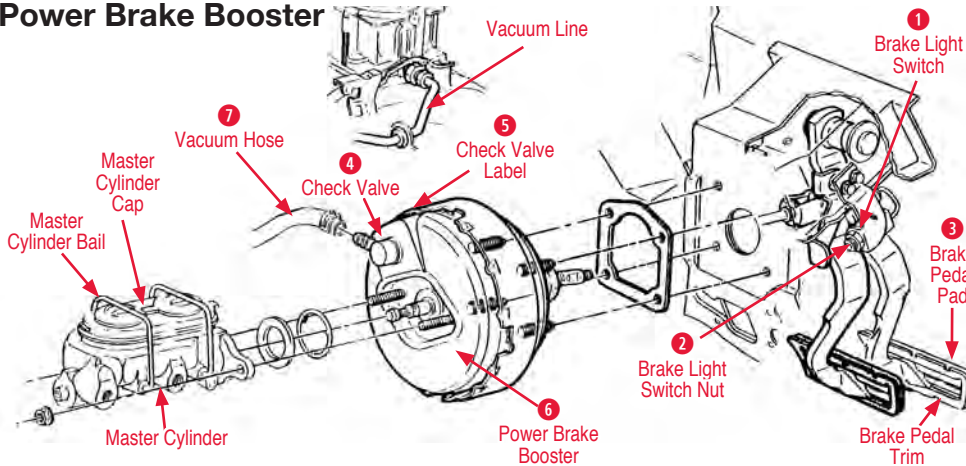

Power Brake Booster

4 Check Valve

500201 64-74 Valve & Grommet for Power Brakes $19.00

500749 64-82 Chrome Booster Check Valve.....$10.00

5 Check Valve Label

120041 67 Brake Booster Check Valve Decal... $5.00

Mount Plate

500202 63-67 Power Brake Booster Mount Plate with

Bolts & Rivets $17.00

6 Power Brake Booster

500225 64-67 Power Brake Booster New Dated $260.00

7 Vacuum Hose

500203 63 Booster Vacuum Hose w/ Clamp...$10.00

500204 64-67 Power Brakes Booster Vacuum Hose

with clamp Except 67 3x2.....$10.00

500502 67 Power Brakes Booster Vacuum Hose with

clamp 3x2.....$9.00

Brake Booster Boot

500295 63 Brake Booster Boot at Cowl.....$13.00

1 Brake Light Switch

370040 58-82 Brake Light Switch.....$17.00

370315 67-79 Brake Light Switch with Cruise.....$19.00

2 Brake Light Switch Nut

170514 58-82 Brake Light Switch Nut.....$0.50

Brake Light Switch Actuator Bracket

500610 63-67 Power Brake Light Switch Actuator

Bracket.....$9.00

3 Brake Pedal Pad

190009 63-67 Brake Pedal Pad Auto $8.00

190010 63-67 Brake Pedal Pad with Power Brake

& Automatic Transmission $8.00

190005 63-67 Brake/Clutch Pedal Pad $7.00

190006 63-67 Brake Pedal Pad with Power

Brake & Manual Transmission $7.00

Brake Pedal Bumper

340100 56-81 Clutch & Brake Pedal Bumper $4.00

Power Brake Conversion Kit

500210-OM 65-66 Power Brake Conversion Kit
Original Metal.....$1,400.00

500210-SS 65-66 Power Brake Conversion Kit
Stainless Steel.....$1,400.00