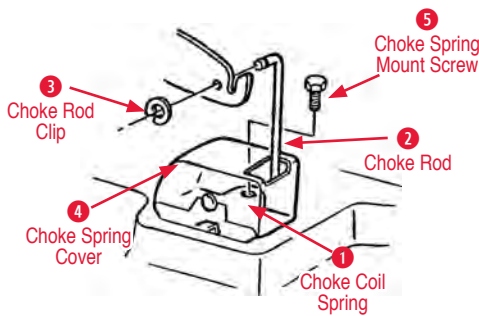

Choke

Choke Cover

410303 59-65 Choke Cover (WCFB 1x4 & AFB)..$39.00

1 Choke Spring

410132 66-70 Choke Coil Spring.....$21.00

410144 59-65 Choke Spring.....$13.00

Choke Plate

410411 59-65 Slotted Choke Plate.....$12.00

2 Choke Rod

410123 66 Choke Rod 390 HP $7.00

410124 66 Choke Rod 425 HP $6.00

410125 66-70 Choke Rod 327/350 with Aluminum Intake $7.00

410126 66 Choke Rod 300 HP $9.00

410127 67 Choke Rod with 427 & 3 x 2.....$8.00

410128 67 Choke Rod 390 HP $7.00

410072 53-10 Choke Rod Quadrajct w/Edlebrock$16.00

3 Choke Rod Clip

410356 63-74 Choke Rod Clip.....$2.00

4 Choke Spring Cover

410134 66-70 Choke Coil Cover Except 3X2 .....$8.00

5 Choke Spring Mount Screw

410133 66-70 Choke Coil Spring Mount Screw $1.00

6 Choke Tube

410121 65 Upper Choke Tube with Loom 396$29.00

410111 57-65 Choke Tube In Exhaust Manifold...$15.00

410122 65 Lower Choke Tube 396 CI 425 HP$25.00

7 Vacuum Advance Line

410019 65 Steel Advance Line 396-425 HP $13.00

Choke Kit

410060 53-15 Choke Kit - Edelbrock Intake with Quadrajct Carburetor.....$102.00

Frame
Suspension
Steering
Brakes
Engine
Transmission
Cooling Sys
Heat/AC
Fuel Sys
Exhaust
Electrical
Body
Interior
Misc.
Index
Order Form