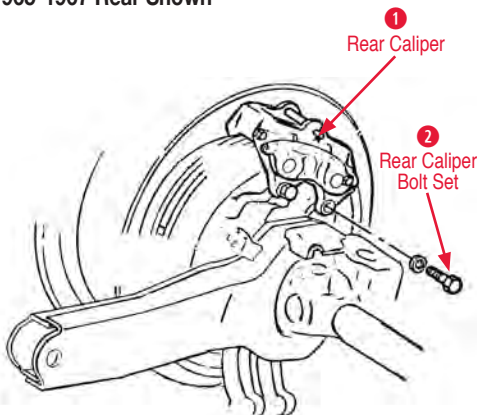

Brake Calipers

1965-1967 Rear Shown

Front Caliper - New

- 500742 65-82 RH Front Brake Caliper (New) $179.00
- 500744 65-82 LH Front Brake Caliper (New).....$179.00
- 500534 65-82 RH Front O-Ring Caliper (New) ...$165.00
- 500535 65-82 LH Front O-Ring Caliper (New)....$165.00

Front Caliper Assembly Bolts

- 500324 65-82 Front Caliper Assy Bolt (2 per caliper)$2.00

Front Caliper Bolts

- 500239 65-82 Front Brake Caliper Bolt Kit (8 Pcs) $8.00

Piston Clip

- 500353 65-82 Brake Caliper Piston Clip Pair $8.00

1 Rear Caliper - New

- 500743 65-82 RH Rear Brake Caliper (New).....$179.00
- 500745 65-82 LH Rear Brake Caliper (New) $179.00
- 500536 65-82 RH Rear O-Ring Caliper (New)....$165.00
- 500537 65-82 LH Rear O-Ring Caliper (New) $165.00

1 Rear Caliper - Rebuilt

- 500248 65-82 RH Rear Brake Caliper (Rebuilt)....$86.00
- 500249 65-82 LH Rear Brake Caliper (Rebuilt) $86.00
- 500532 65-82 RH Rear O-Ring Caliper (Rebuilt) $110.00
- 500533 65-82 LH Rear O-Ring Caliper (Rebuilt) $110.00

Rear Caliper Assembly Bolt

- 500325 65-82 Rr Caliper Assby Bolt (2 per caliper) $2.00

2 Rear Caliper Bolt Set

- 500240 65-82 Rear Brake Caliper Bolt Kit (8 Pcs).. $8.00

Disc Brake Pads

- 500245 65-82 Disc Brake Pad Tool.....$7.00
- 500241 65-82 Disc Brake Pad Kit Front or Rear
  "Single Pin" $20.00
- 500242 65-82 Disc Brake Pad Anti-squeak
  Kit (8 pcs) $15.00
- 500243 65-82 Disc Brake Pad Pin - Stainless $3.00
- 500352 67-72 D-3 Disc Brake Pad Set $45.00