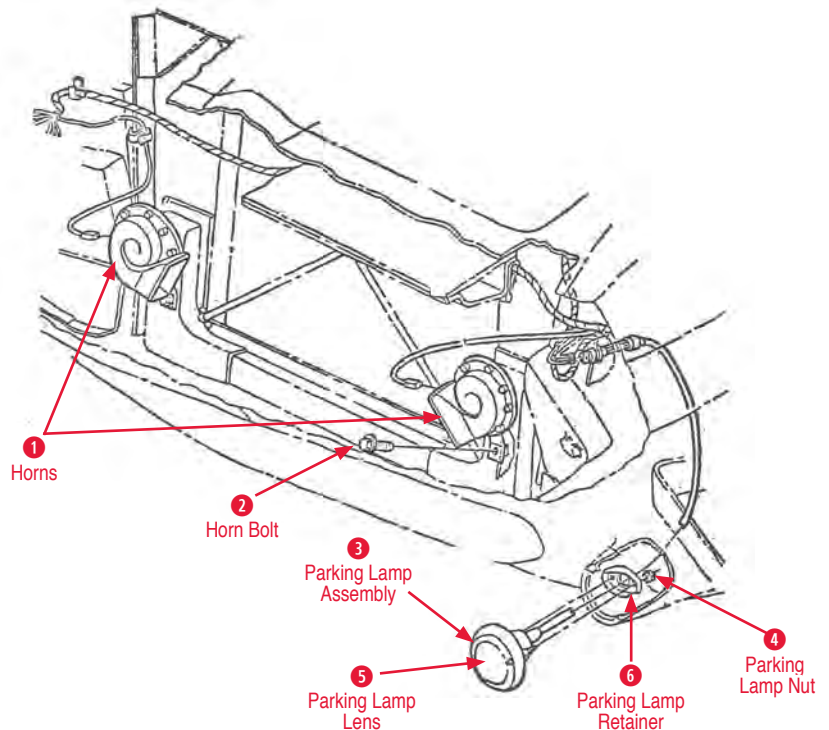

1963-1967 Headlight Housing

1 Bezel J Nut	170577 63-67 Headlight Bezel J-Nut Kit	$2.00
2 Bezel Screws	170875 63E Headlight Bezel Screw Set (8 pcs)	
	170876 63L Headlight Bezel Screw Set (8 pcs)	
	170372 64-67 Headlight Bezel Screw Set (8 pcs) ..	$4.00
3 Capsule Adjustor	240020 53-82 Headlight Adjusting Screw	$1.25
	240015 53-82 Headlight Adjuster Assby w/Screw ..	$4.00
	240226 58-82 Headlight Adjuster Assembly Kit....	$21.00
4 Capsule Bumper	240021 63-67 Headlight Spring Retainer Set (4 pcs)	$5.00
5 Capsule Tension Spring	240035 63-82 Headlight Capsule Tension Spring ..	$1.00
	240014 56-63 Capsule Tension Spring (offset) pair	$5.00
Complete Headlight Assembly	240070 63-67 RH Headlight Assby w/o Motor	$875.00
	240069 63-67 LH Headlight Assby w/o Motor.....	$875.00
6 Headlight Bezel	240046 63-67 RH Headlight Bezel	$129.00
	240045 63-67 LH Headlight Bezel.....	$124.00
7 Headlight Bulb Cup	240027 58-82 Outer LH Headlight Bulb Cup A	
	Requires 2.....	$20.00
	240026 58-82 Inner RH Headlight Bulb Cup B	
	Requires 2.....	$20.00
	240028 58-82 Outer RH Headlight Bulb Cup C	
	Except 64-67.....	$15.00
	240025 58-82 Inner LH Headlight Bulb Cup D	
	Except 64-67.....	$15.00

8 Headlight Bulb Ring	240024 58-82 Headlight Bulb Ring.....	$13.00
Headlight Bulb Ring Screws	170098 63-82 Bulb Retaining Ring Screw Set 6 pcs	$3.00
9 Headlight Bulb Set	240197 60-67 Headlight Bulb Set.....	$154.00
10 Headlight Harness Extension	490056 63 Headlight Extension Harness with	
	Fiberglass Bucket Pair.....	$62.00
	490057 63-65 Headlight Extension Harness Pair.	$50.00
	490058 65-67 Headlight Extension Harness Pair.	$46.00