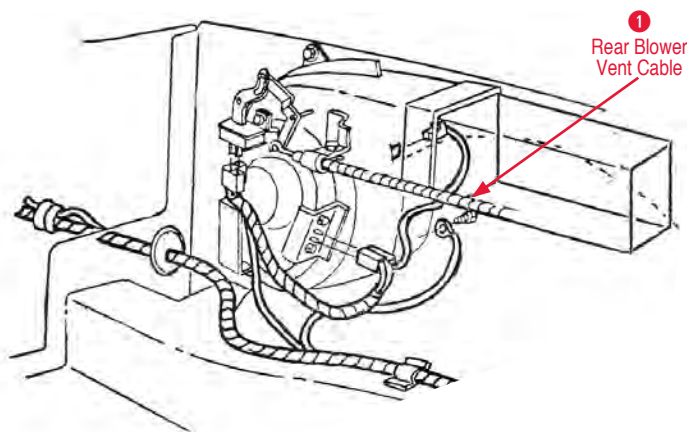

Rear Blower

Drain Hose

- 250253 64-65 Rear Blower Drain Hose.....$26.00

Drain Hose Clamp

- 250254 64-65 Rear Blower Drain Hose Clamp.....$4.00

Drain Hose Shield

- 250255 64-65 Rr Blower Drain Hose Shield (metal)$15.00

Drain Hose Shield Screws

- 250256 64-65 Drain Hose Shield Screw Kit.....$3.00

1 Rear Blower Vent Cable

- 250288 64 Rear Blower Motor Vent Cable Assembly

- without AC.....$105.00

- 250297 64 Rear Blower Motor Vent Cable Assy with

- AC.....$124.00

- 250089 65 Rear Blower Motor Vent Cable Assembly

- without AC.....$105.00

- 250090 65 Rear Blower Motor Vent Cable Assembly

- with AC.....$124.00

Rear Vent

- 290443 64-65 Coupe Rear Vent Cover Scrw Set...$3.00

- 170628 64-65 Coupe Rear Vent Cover Screw Kit..$3.00

- 290444 64-65 Coupe Rear Vent Cover U-Nuts (4). $2.00

- 290445 64-65 Rear Vent Inside Screen.....$13.00

Frame
Suspension
Steering
Brakes
Engine
Transmission
Cooling Sys
Heat/AC
Fuel Sys
Exhaust
Electrical
Body
Interior
Misc.
Index
Order Form