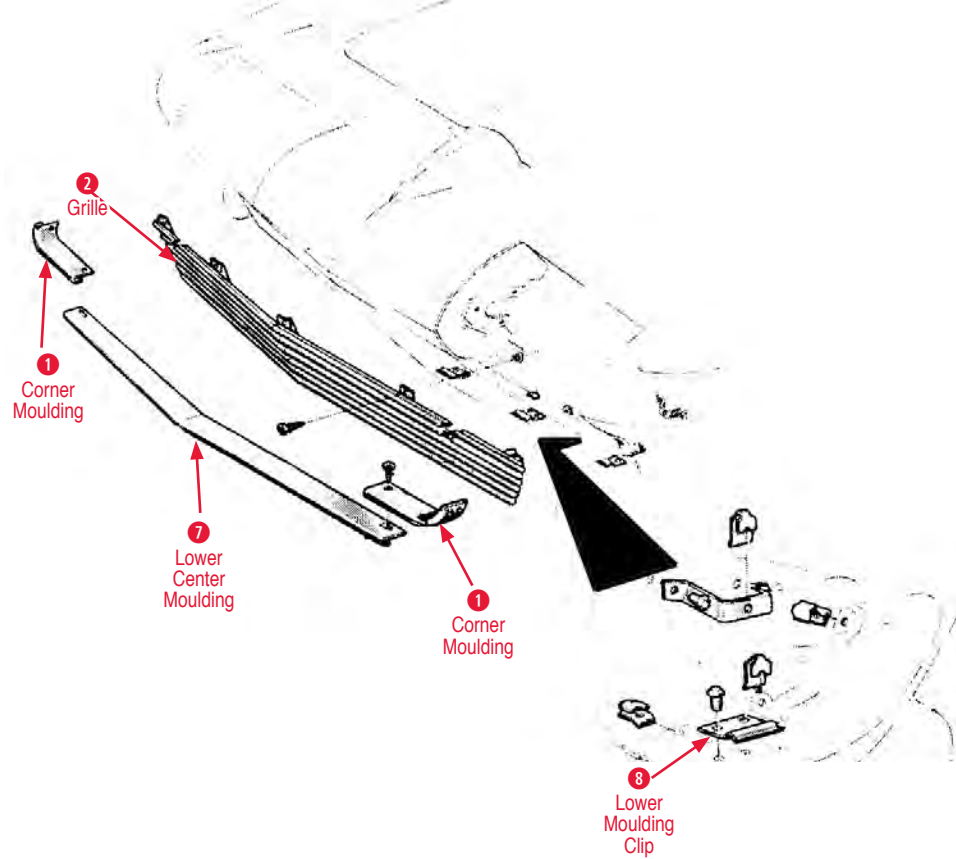

1963-1964 Grille

1 Corner Moulding

420034	63-64	Grille Corner Moulding - Pair	.....	$105.00
420036	63-64	Grille Moulding 3 pc Set with Screws	.....	$180.00