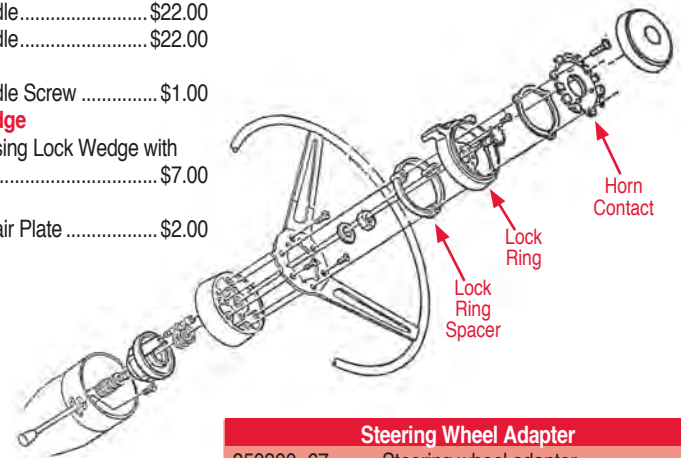

Steering Wheel Adapter	
350300 67	Steering wheel adapter (1966 wheel to 1967 car).....$32.00