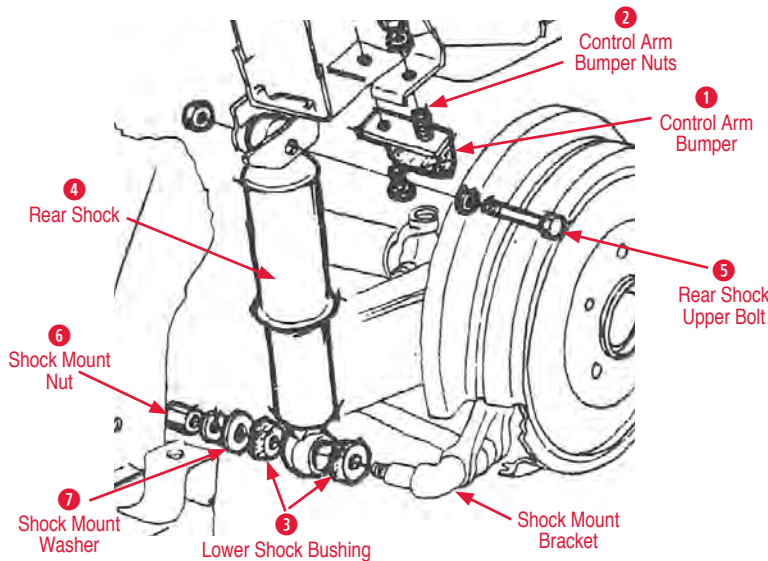

Rear Shock

- **1 Control Arm Bumper**
  440126 63-64 Rear Control Arm Bumper (pair) $54.00
- 440127 65-75 Rear Control Arm Bumper Small ...$12.00
- **2 Control Arm Bumper Nuts**
  170756 63-67 Trailing Arm Bumper Nuts Correct... $1.00
- **3 Shock Bushing**
  440408 63-82 Rear Lower Shock Bushing Kit
  2 pieces (1 kit does one side).....$20.00
- **4 Rear Shock**
  440248 63-82 Rear Gas Shock (Delco) $55.00
- 440291 63-82 Rear Shock (Monroe).....$50.00
- 440627 63-80 Rear Shock (F-41) $102.00
- **5 Rear Shock Upper Bolt Set**
  170706 63-67 Correct Upper Rear Shock Bolts....$10.00
- 170206 63-82 Bolt & Nut Set for Rear Upper Shock
  Mounts $10.00
- **Lower Shock Mount**
  440195 63-82 LH Rear Lower Shock Mount $65.00
- 440196 63-82 RH Rear Lower Shock Mount $65.00
- **6 Shock Mount Nut**
  440197 56-82 Lower Rear Shock Mount Nut
  (each) $2.00
- **7 Shock Mount Washer**
  170248 56-82 Rear Shock Lower Washer
  (cupped)(each) $1.50

Shock Kit		
440341	63-82	Shock Kit (Delco Gas) includes 2 front & 2 rear.....$220.00
440551	63-82	Bilstein Gas Shock Set.....$428.00

Suspension Tools

- 440342 53-82 Wheel Bearing Setup Tool $75.00
- 445000 63-82 Rear Shock Removal Tool $25.00
- 445001 63-82 Rear Spindle Removal Tool $25.00
- 445004 53-82 Rear Spindle Installation Tool $60.00
- 445008 63-74 Bushing Tool (for vise use).....$45.00
- 445009 63-74 Bushing Tool (for press use) $110.00
- 445010 63-74 Bushing Tool (on car use) $150.00