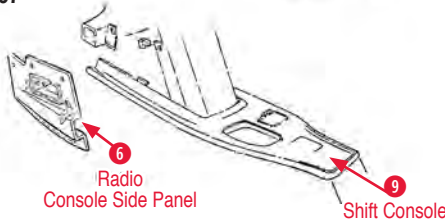

1967

- 800160 63-67 Aftermarket Clear Plastic Console Cup Holder.....$44.00
- 800254 63-67 Console Cup Holder with Power Windows.....$44.00