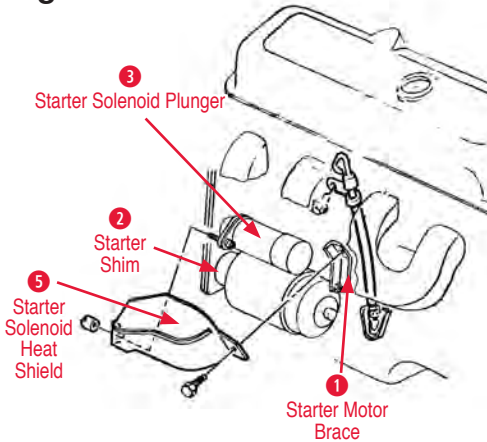

Big Block Starter

- **Starter Bolt**
  140094 63-82 SB Starter Bolts, 396 & L88 (pair)..$21.00
  140096 66-67 427 Starter Bolts Set (pair).....$21.00
- **1 Starter Motor Brace**
  140277 65, 67 Starter Motor Brace 396 & L88 .....$22.00
  140155 66-74 Starter Motor Brace (Big Block)
  427 .....$12.00
- **2 Starter Shim**
  140090 53-89 Starter Shim.....$1.40
- **3 Starter Solenoid Plunger**
  490197 57-99 Starter Solenoid Plunger.....$39.00
- **Starter Solenoid Wire Harness Clip**

490163 66-82 Clip For Solenoid Wire Harness.....$16.00