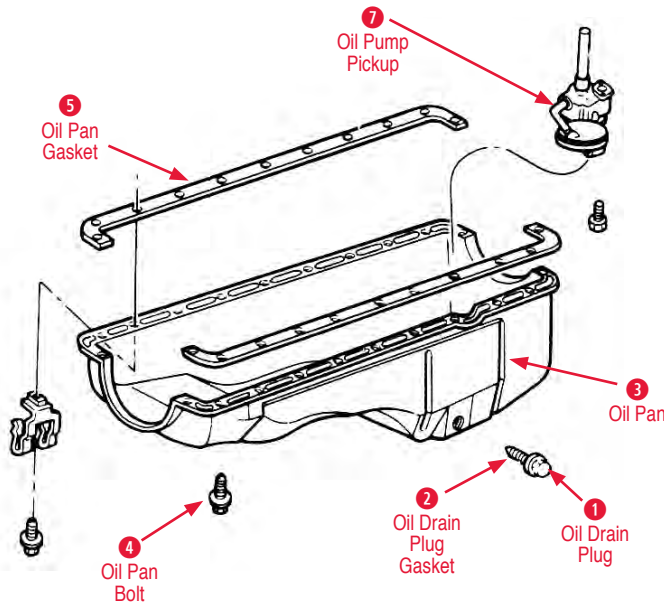

- 900145 55-82 1/8 Threaded Sleeve Male Brass Oil Line Fitting.....\$2.00

Oil Pan

- | | |
|---|---|
| 1 Oil Drain Plug | 4 Oil Pan Bolt |
| 140058 57-82 Magnetic Oil Drain Plug..... \$4.00 | 170824 56-82 L Headmark Oil Pan Bolt (each) \$0.80 |
| 140100 63-67 Oil Drain Plug & Seal (A Headmark)\$10.00 | 170024 56-82 Small Block Oil Pan Bolt Kit with L Headmark \$12.00 |
| 140330 56-68 Oil Pan Drain Plug - Correct Large Head with Gasket..... \$5.00 | 170026 65-74 Big Block Oil Pan Bolt Kit L & TR Headmark \$13.00 |
| 2 Oil Drain Plug Gasket | 5 Oil Pan Gasket |
| 140270 53-96 Oil Pan Drain Plug Gasket \$4.00 | 185016 65-74 Oil Pan Gasket Set 396/427..... \$25.00 |
| 3 Oil Pan | 185015 56-82 Oil Pan Gasket Set 265/283/327 ... \$27.00 |
| 140095 65-74 Oil Pan Big Block..... \$180.00 | 6 Oil Pan Reinforcement |
| 140389 56-79 Oil Pan 4 Qt. Drain - Plug Center Bottom..... \$80.00 | 140417 65-74 Big Block Oil Pan Reinforcement Kit\$20.00 |
| 140406 63-79 Small Block 4 Qt. Oil Pan with Power Steering (correct) \$269.00 | 7 Oil Pump Pickup |
| Oil Pan Baffle | 140426 63-85 Oil Pump Pickup with Screen..... \$16.00 |
| 140203 60-69 Oil Pan Baffle (with Solid Lifter)..... \$34.00 | 140268 63-82 Oil Pump Pickup Screen (SB)..... \$29.00 |
| 140271 65-74 Big Block Oil Pan Baffle \$21.00 | 140061 65-74 Big Block Oil Pan Pick Up with Screen \$19.00 |