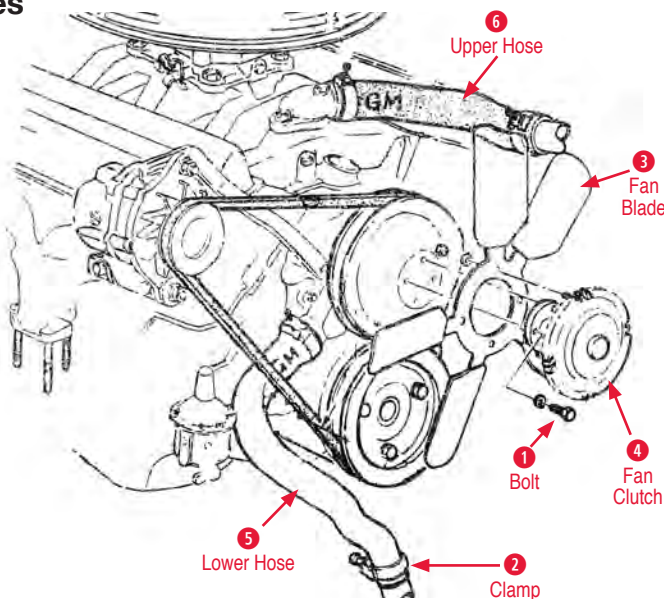

Fan & Hoses

Water Pump Heater Hose Adapter

- 250019 61-67 3/4 - 1/2 inch NPT Adapter.....$7.00

1 Bolt

- 145252 63-67 Fan Clutch Bolt Set w/wshrs (8 Pcs)$8.00

2 Clamp

- 145006 53-09 5/8 inch Hose Clamps (pair).....$3.00
- 145158 63-67 Cooling System Hose Clamp Kit (14 Pcs) 250/300HP.....$32.00
- 145159 63-67 Cooling System Hose Clamp Kit (16 pcs) 327 with AC & with SHP.....$32.00
- 145162 65 Cooling System Hose Clamp Kit (16 Pcs) (396).....$36.00
- 145163 66-67 427 Hose Clamp Kit (12 Pcs).....$29.00
- 145320 53-10 3/4 inch Hose Clamps (pair).....$4.00
- 145104 67 Upper Radiator Hose Clamp (pair) $18.00

3 Fan Blade

- 145107 60-67 Fan Blade - 327 w/o AC.....$225.00
- 145107C 60-67 Fan Blade 327 w/o AC Correct....$264.00
- 145111 64-65 7 Blade Fan w/AC - Correct.....$250.00
- 145115 65 Fan Blade 17in O.D. 396 (5 Blade)$225.00
- 145112 66-70 Fan Correct 17 1/2 inch (5 Blade)$230.00
- 145442 66-67 5 Blade Fan - Correct.....$225.00
- 145113 66-71 7 Blade Fan.....$250.00

Fan Blade Bolts

- 170837 53-70 Fan Blade to Water Pump Bolt Set (WB Headmark).....$7.00
- 170968 53-70 Fan to Water Pump Bolts TR Hdmk $7.00

4 Fan Clutch

- 145181-OEM 65-70 Big Block Fan Clutch.....$150.00
- 145108 60-70 Fan Clutch (replacement).....$77.00

Fan Nut & Washer

- 145109 61-70 Fan to Clutch Nut & Washer Set.....$2.00

5 Lower Hose

- 145230 63-65 Lower Radiator Hose 327.....$36.00
- 145231 65-67 Lower Hose 396 & 427 #3876782 To Water Pump 65 396 & 67 L88.....$33.00
- 145232 66-67 Lower Radiator Hose 327.....$30.00
- 145233 66-72 Lower Radiator Hose 327 with Alum. Radiator #3917669.....$27.00
- 145234 66-68 Lower Hose 427.....$30.00

6 Upper Hose

- 145212 63-65 Upper Radiator Hose 327 with AC.$32.00
- 145213 63-65 Upper Radiator Hose 327 w/o AC .$25.00
- 145214 63-65 Upr Hose 327 Sp HiPerf & FI.....$27.00
- 145216 65 Upper Radiator Hose 396 1st Design GM#3873842.....$35.00
- 145247 65 Upper Radiator Hose 396 2nd Design GM#3879680.....$37.00
- 145217 66-67 Upr Radiator Hose 327 w/o HiPerf $25.00
- 145218 66-67 Upper Radiator Hose 327 HiPer with GM Logo & Blue Stripe.....$27.00
- 145219 66-68 Upper Radiator Hose 427 (correct) $32.00

Water Pump

- 145020 61-63 Water Pump All - 5/8 Bypass Hole$145.00
- 250088 61-63 Water Pump - Correct Repro.....$249.00
- 145143 66-70 Water Pump - BB w/o Heavy Duty$117.00

Water Pump Bolt

- 170868 63-65 Water Pump Mounting Bolt Kit.....$14.00

Water Pump Gasket

- 185030 55-87 Small Block Water Pump Gasket.....$3.00

Water Pump Bypass Hose Clamp

- 145008 63-67 SB Bypass Hose Clamp (pair).....$6.00
- 145148 63-67 BB Bypass Hose Clamp (pair).....$7.00

Water Pump Bypass Hose

- 145009 63-67 Water Pump Bypass Hose 327.....$8.00
- 145016 65-74 Water Pump Bypass Hose 396/427 $7.00
- 145010 65-74 Wtr Pump Bypass Hose 427& AIR $10.00
- 250023 65-69 Water Pump & Intake Manifold By-Pass Pipe 396/427.....$5.00