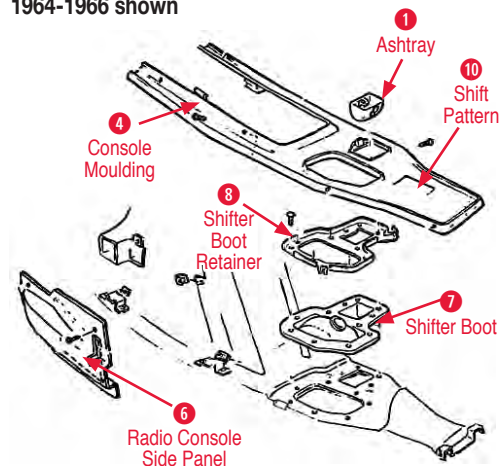

1964-1966 shown

- **Shifter Boot Nut Plate**
  800189 63 Under Floor Boot Nut Plate w/Rivets$29.00
  800190 64-67 Under Floor Boot Nut Plate w/Rivets$29.00
- **8 Shifter Boot Retainer**
  800035 63 Shift Boot Retainer 4 Speed.....$30.00
  800034 64-67 Retainer For Shifter Boot (3 & 4 Speed).....$16.00
- **Shifter Boot Retainer Screws**
  170456 63-67 Shifter Boot Retainer Screws (11) ...$7.00
- **9 Shift Console**
  800163 63 Main Console Plate Kit without Power Windows $1,525.00
  800179 63 Main Console Plate Kit with Power Windows $1,500.00
  800186 63 Main Console Plate without Power Windows $950.00
  800187 63 Main Console Plate with Power Windows $935.00
  800181 64 Finished Shift Console with Auto..$590.00
  800180 64-66 Chr Shift Console (Paint To Match)$550.00
  800182 64-66 Finished 4 Speed Shift Console...$590.00
  800183 67 5 Speed Shift Console Black.....$579.00
  800184 67 4 Speed Shift Console - Black $590.00
- **10 Shift Pattern**
  800111 63 Shifter Patern Plate Auto.....$20.00
  800112 63 Shifter Pattern Plate 4 Speed.....$20.00
  800032 64-67 Shift Pattern for 3-Speed.....$11.00
  800040 64 Auto Shift Indicator $11.00
  800033 64-67 Shift Pattern for 4-Speed.....$11.00