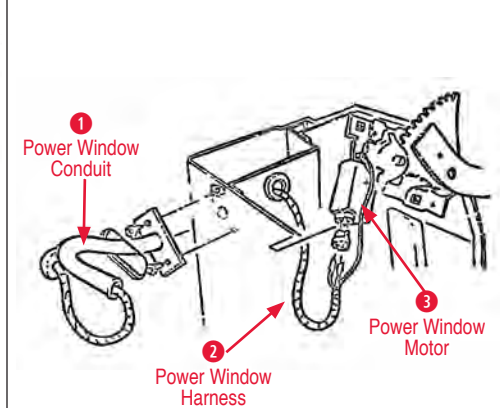

Power Window Conduit

1 Power Window Conduit

130109 63-67 Power Window Conduit (pair) $85.00
Power Window Conduit Screw
170873 63-67 Power Window Conduit Screw Kit (4 pcs) $2.00

2 Power Window Harness

490059 63 Power Window Harness.....$134.00
490159 64-65 Power Window Harness.....$134.00
490160 65-66 Power Window Harness.....$134.00
490060 67 Power Window Harness $134.00

3 Power Window Motor

130122 56-82 RH Power Window Motor.....$100.00
130123 56-82 LH Power Window Motor $100.00

Power Window Motor Bushing Plate

130230 63-82 Power Window Motor Bushing Plate.....$10.00