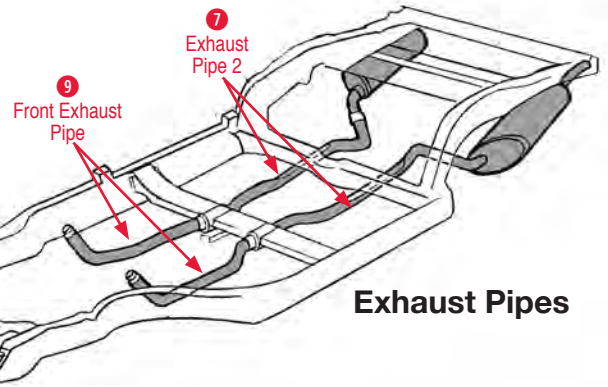

1963 Exhaust Pipes

Exhaust Pipes