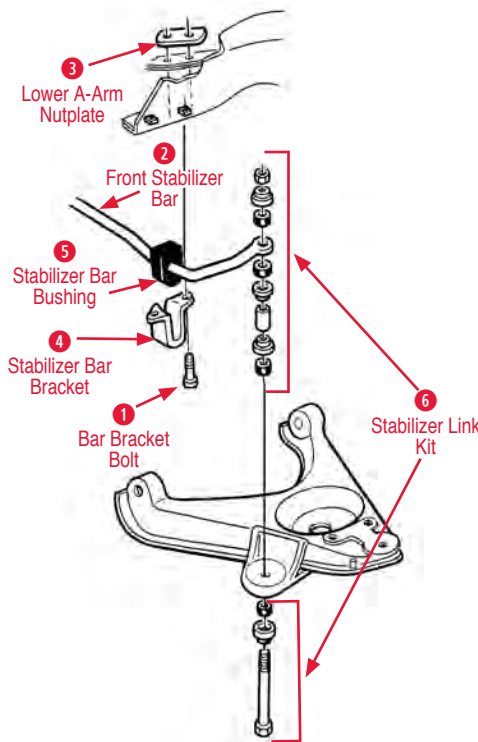

Zerk Fittings

- 440577 53-82 Zerk Fittings (Straight)\$1.00

Front Stabilizer Bar

- 1 Bar Bracket Bolt**
170265 63-82 Bar Bracket Bolt Set (Anchor Headmark)..... \$5.00

- 2 Front Stabilizer Bar**
440349 63-82 Front Sway Bar 1 inch.....\$220.00
440686 63-74 Front Sway Bar 1 5/16 in (correct) \$110.00
- 3 Lower A-Arm Nutplate**
440321 63-82 Lower A-Arm Shaft Nutplate \$16.00
- 4 Stabilizer Bar Bracket**
440112 63-67 Front or Rear Bar U-Bracket \$9.00
440427 63-82 Sway Bar Bracket & Bushing pair 1-1/8 inch Polyurethane\$32.00
- 5 Stabilizer Bar Bushing**
440379 63-67 Front Sway Bar Poly Bushing 15/16 in.....\$28.00
440380 63-67 Front Sway Bar Poly Bushing 1 inch\$28.00
440383 63-67 Sway Bar Poly Bushing 3/4 inch Front & Rear\$28.00
440368 63-67 Front Sway Bar Bushing 7/8 inch for High Perf (Req's 2)..... \$7.00
440371 63-67 Sway Bar Bushing - 3/4 inch for Standard Suspension.....\$7.00
440586 63-67 Front Sway Bar Bushing (pair) 1 5/16 Rubber F40 & F41\$14.00
440008 53-82 Front Stabilizer Link Rubber Bushing Set (8 Pcs).....\$12.00
- 6 Stabilizer Link Kit**
440103 63-69 Front Stabilizer Link Kit (correct)....\$30.00
440109 63-82 Front Stabilizer Link Kit (pair).....\$22.00