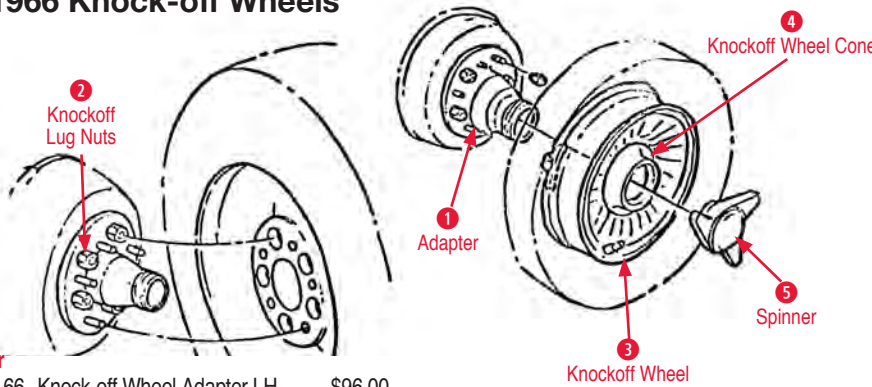

1963-1966 Knock-off Wheels

1 Adapter

470011 63-66 Knock-off Wheel Adapter LH.....$96.00

470087 63-66 Knock-off Wheel Adapter RH.....$96.00

470039 63-66 LH Adapter for Bolt-On Knock-Offs$230.00

470040 63-66 RH Adapter for Bolt-On Knock-Offs$230.00

Center Cap

470013 63-66 Knock-off Wheel Center Cap $16.00

470068 67 Starburst Center Cap with Emblem & Hardware for Bolt On Wheel.....$180.00

Center Cap Emblem

470137 63-67 Ctr Cap Emblem (Blk cross flags) $305.00

2 Knock-off Lug Nuts

470014 63-67 Knockoff Wheel Lug Nut.....$3.00

470095 63-66 Chrome Lug Nut DB KO Wheel.....$1.00

3 Knock-off Wheel

470001 63-64 Knock-off Wheel Set.....$2,400.00

470002 65 Knock-off Wheel Set.....$2,400.00

470003 66 Knock-off Wheel Set.....$2,400.00

470006 63-64 Knock-off Wheel $420.00

470007 65-66 Knock-off Wheel $420.00

Bolt On Knock-off Wheels

470032 63-64 Bolt On K-O Wheel (Light Face) ..$420.00

470033 65-66 Bolt On K-O Wheel (Dark Face) ..$420.00

470018 63-64 Bolt On Knock-off Wheel Set $2,400.00

470021 65 Bolt On Knock-off Wheel Set $2,400.00

470030 66 Bolt On Knock-off Wheel Set $2,400.00

Bolt On Knock-Off Wheel Bolts

170877 63-66 Bolt-On Knock-Off Wheel Bolt Kit ..$17.00

4 Knock-off Wheel Cone

470016 63-65 Chrome Knock-off Wheel Cone.....$30.00

470017 63-65 Knock-off Wheel Cone $36.00

470019 66 Knock-off Wheel Cone Brushed Stainless $36.00

5 Spinner

470009 63-66 LH Knock-off Wheel Spinner.....$106.00

470010 63-66 RH Knock-off Wheel Spinner.....$106.00

470020 63-66 Knock-off Wheel Spinner Lock Pin ..$3.00

1967 Bolt On Wheel