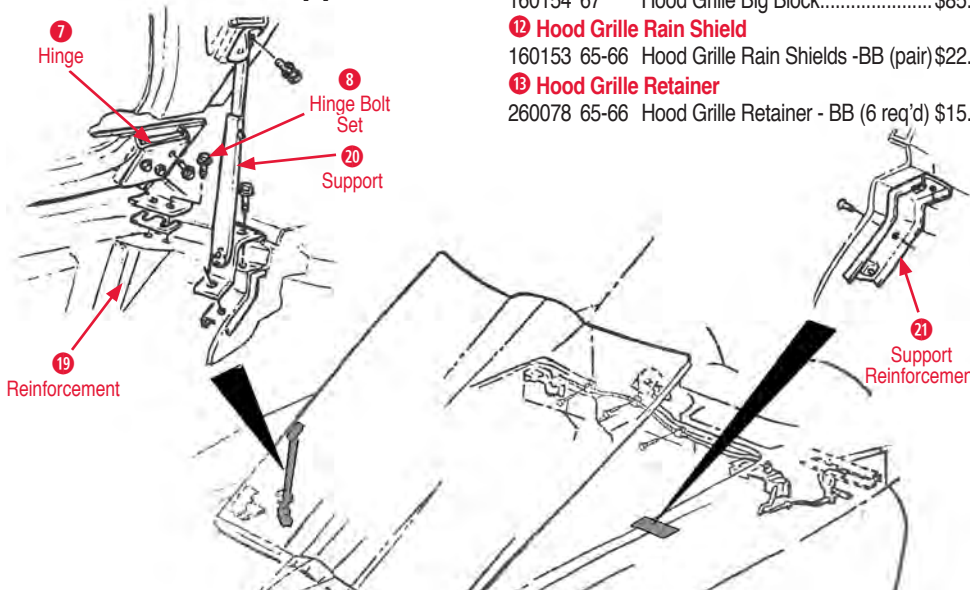

1963-1967 Hood Supports