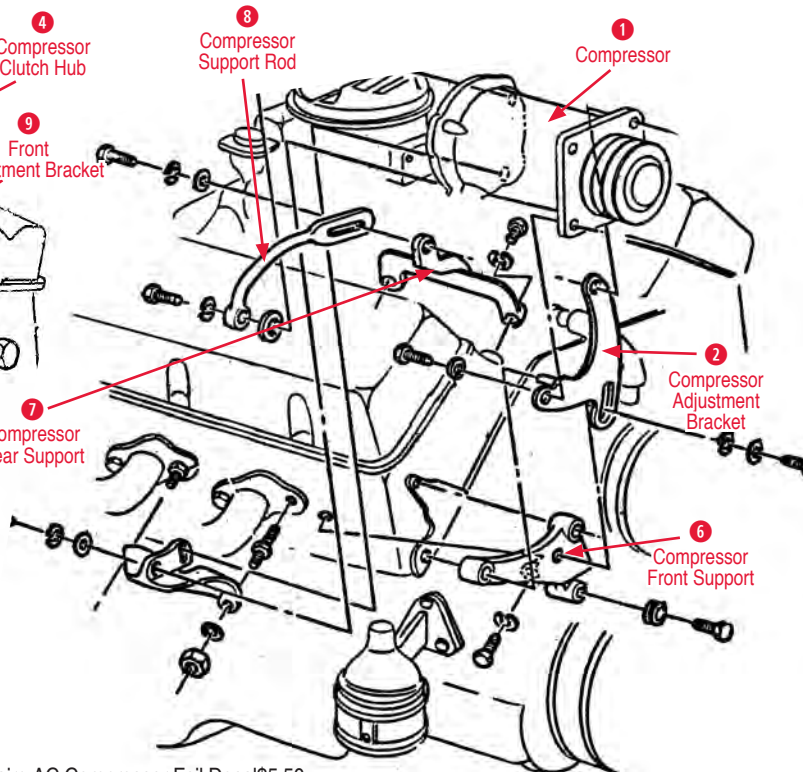

Small Block Compressor

Big Block Compressor

Bolt Kit

- 170597 64-79 AC Mount Bracket Bolt Kit (27 Pcs)$18.00
- 250286 66-67 AC Bracket Bolt Kit Big Block.....$20.00

1 Compressor

- 250270 58-82 Add-On Compressor BB or SB $215.00
- 250310 63-76 AC Compressor (A6 Style).....$425.00

2 Compressor Adjustment Bracket

- 250283 66-74 BB Compressor Adj Bracket & Bolts$42.00
- 250340 66-67 427 Front Bracket.....$42.00

3 Compressor Bracket

- 250011 63-67 BB Comp. Bracket Set (add-on) ..$105.00

4 Compressor Clutch Hub

- 250129 65-76E AC Compressor Bracket 327/350 $69.00

5 Compressor Decal

- 120217 63-65 AC Compressor Warning Decal.....$5.00

- 120218 64-65 Frigidaire AC Compressor Foil Decal$5.50

- 120219 66 Frigidaire Decal (Foil Plate).....$5.50

- 120220 67 Frigidaire AC Compressor Foil Decal$5.50

- 120318 66 Frigidaire Green Compressor Decal $5.50

- 120319 67 Frigidaire Red Compressor Decal ...$5.00

6 Compressor Front Support

- 250282 66-74 AC Compressor Front Support BB$95.00

Compressor Muffler

- 250205 63-64E Compressor Muffler & Fitting - 327$130.00

- 250206 64L-65 AC 327 Compressor Muffler & Fitting

- 64L-65.....$145.00

- 250207 66-67 Compressor Muffler & Fitting - 327$130.00

- 250208 66E Compressor Muffler & Fitting - 427$130.00

- 250209 66L-67 Compressor Muffler & Fitting - 427$130.00

Compressor Rear Mount Bracket

- 250100 66-67 Compressor Rear Mount Bracket

- Big Block.....$66.00

7 Compressor Rear Support

- 250110 66-74 BB Compressor Rear Support.....$86.00

- 250178 64-76 SB Compressor Rear Support.....$77.00

8 Compressor Support Rod

- 250101 66-67 Compressor Support Rod 427.....$50.00

9 Front Adjustment Bracket

- 440309 64-76 Frt Compressor Mounting Bracket. $50.00

- 250341 64-67 327 Front Compressor Brace.....$45.00

Heater Hose Retainer on Compressor

- 250102 66-70 Htr Hose Retainer (427 with AC) ...$35.00

- 250154 64-76 Htr Hose Bracket (small block).....$24.00

10 Rear AC Bracket

- 440311 63-76 SB Rear Compressor Bracket.....$16.00

11 Rear AC Bracket Shim

- 250177 64-76E Rear AC Bracket Shim.....$6.00

AC Compressor Stamp

- 120144 63-82 AC Compressor OK Final

- Test Stamp.....$36.00