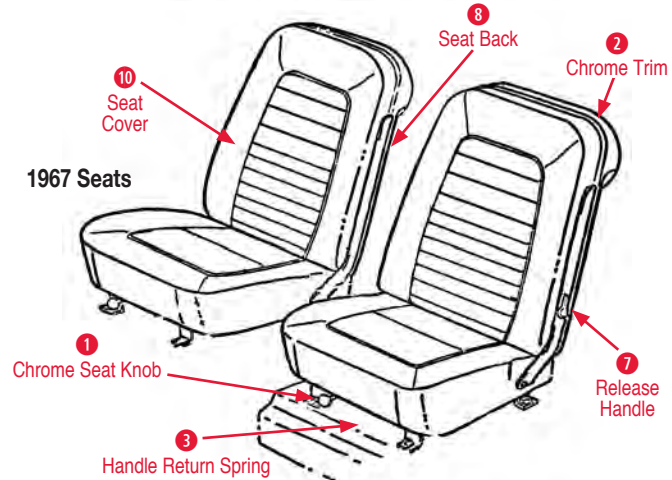

1967 Seats

- **1 Chrome Seat Knob**
  290058 64-77 Door Knob & Seat Knob Chrome...$15.00
- **2 Chrome Trim**
  290144 65-67 Seat Back Chrome Trim.....$20.00
- **3 Handle Return Spring**
  290135 63 Seat Handle Return Springs $21.00
  290136 64-66 Seat Handle Return Springs $21.00
  290137 67 Seat Handle Return Springs
  (2 pcs).....$10.00
- **4 Nylon Seat Stop**
  290007 63-67 Nylon Seat Bumper Stop Set
  (4 pcs).....$8.00
- **5 Pivot Bolt**
  170126 63-69 Seat Hinge Pivot Bolt Set (4 pcs)...$13.00
- **6 Pivot Bolt Washer**
  170128 63-77 Seat Pivot Bolt Washer Set (4 pcs)..$3.00
- **7 Release Handle**
  290147 67 Seat Back Release Handle $28.00
- **Seat Adjuster Front Mount Bracket**
  290699 67 Fr Seat Adjuster Mount Bracket Kit$22.00
- **8 Seat Back**
  280062 65-66 Standard Seat Back Black $65.00
  280063 67 Standard Seat Back Black $65.00
- **Seat Back Crank Rod**
  290041 63-67 Seat Back Crank Rod.....$8.00
- **Seat Back Latch**
  290655 67 Seat Catch Lever Pivot Screw $10.00
  290656 67 Seat Latch Fork Spring.....$6.00
  290658 67 Seat Latch Lever Spring.....$6.00
  290659 67 Seat Back Catch Lever.....$7.00
  290274 67 Seat Back Latch Fork.....$20.00
  290517 67 Seat Catch Screw Nut Plate.....$7.00
  290680 67 Seat Back Lever Washers (pair).....$5.00
  290714 67 Seat Back Lever Crank $21.00
  290715 67 Seat Handle Crank Retainer Clip.....$6.00
  290716 67 Seat Release Anti-Rattle Spring $6.00
- **9 Seat Back Vent**
  290145 65-67 Seat Back Vent (pair) $8.00

- **10 Seat Cover* (specify color, please see pg. 105)**
  280007*63 Vinyl Seat Cover Set $400.00
  280008*63 Leather Cover Set $725.00
  280009*64 Vinyl Seat Cover Set $408.00
  280010*64 Leather Cover Set $725.00
  280011*65 Vinyl seat Cover Set.....$440.00
  280012*65 Leather Cover Set $725.00
  280013*66 Vinyl Seat Cover Set $440.00
  280014*66 Leather Cover Set $725.00
  280015*67 Vinyl Seat Cover Set $540.00
  280016*67 Leather Cover Set $735.00

- **Seat Cover Installation Kit**
  280038 63-64 Seat Cover Installation Kit.....$35.00
  280039 65 Seat Cover Installation Kit.....$35.00
  280040 66 Seat Cover Installation Kit.....$35.00
  280041 67 Seat Cover Installation Kit.....$35.00

- 280844 53-60 Seat Cover Install Tool Pliers
  with Hog Rings.....$30.00