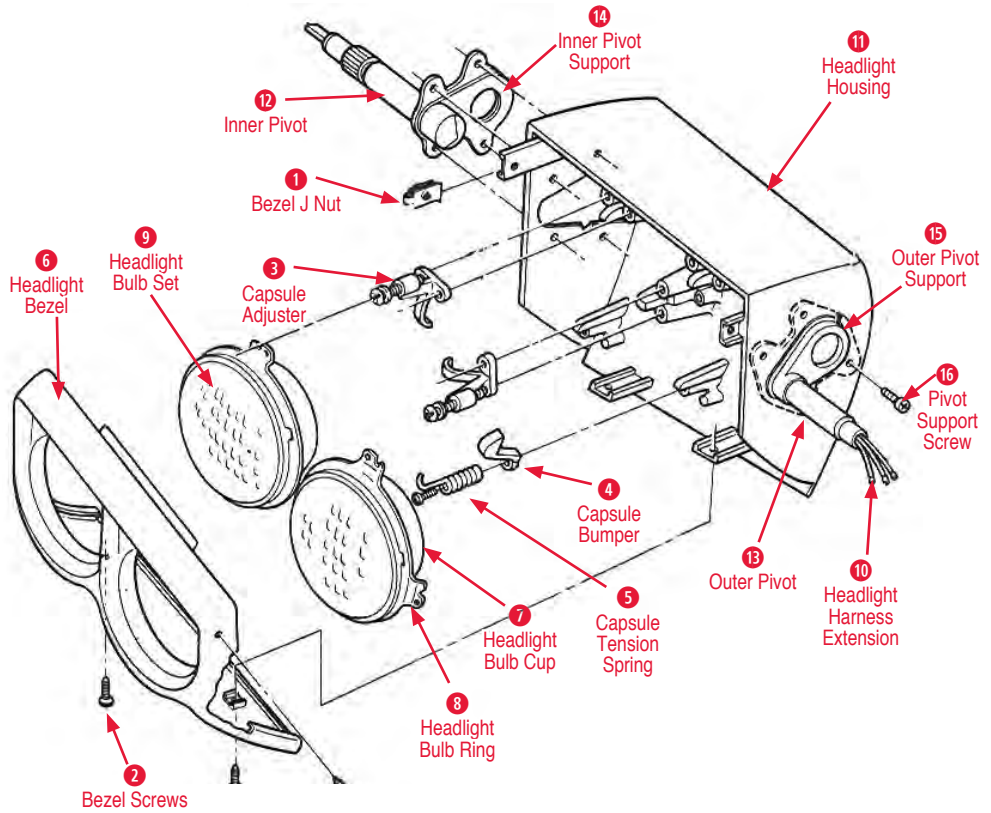

1963-1967 Headlight Housing

1 Bezel J Nut	170577 63-67 Headlight Bezel J-Nut Kit	$2.00
2 Bezel Screws	170875 63E Headlight Bezel Screw Set (8 pcs)	
	170876 63L Headlight Bezel Screw Set (8 pcs)	
	170372 64-67 Headlight Bezel Screw Set (8 pcs) ..	$4.00
3 Capsule Adjustor	240020 53-82 Headlight Adjusting Screw	$1.25
	240015 53-82 Headlight Adjuster Assby w/Screw ..	$4.00
	240226 58-82 Headlight Adjuster Assembly Kit....	$21.00
4 Capsule Bumper	240021 63-67 Headlight Spring Retainer Set (4 pcs)	$5.00
5 Capsule Tension Spring	240035 63-82 Headlight Capsule Tension Spring ..	$1.00
	240014 56-63 Capsule Tension Spring (offset) pair	$5.00
Complete Headlight Assembly	240070 63-67 RH Headlight Assby w/o Motor	$875.00
	240069 63-67 LH Headlight Assby w/o Motor.....	$875.00
6 Headlight Bezel	240046 63-67 RH Headlight Bezel	$129.00
	240045 63-67 LH Headlight Bezel.....	$124.00
7 Headlight Bulb Cup	240027 58-82 Outer LH Headlight Bulb Cup A	
	Requires 2.....	$20.00
	240026 58-82 Inner RH Headlight Bulb Cup B	
	Requires 2.....	$20.00
	240028 58-82 Outer RH Headlight Bulb Cup C	
	Except 64-67.....	$15.00
	240025 58-82 Inner LH Headlight Bulb Cup D	
	Except 64-67.....	$15.00

8 Headlight Bulb Ring	240024 58-82 Headlight Bulb Ring.....	$13.00
Headlight Bulb Ring Screws	170098 63-82 Bulb Retaining Ring Screw Set 6 pcs	$3.00
9 Headlight Bulb Set	240197 60-67 Headlight Bulb Set.....	$154.00
10 Headlight Harness Extension	490056 63 Headlight Extension Harness with	
	Fiberglass Bucket Pair.....	$62.00
	490057 63-65 Headlight Extension Harness Pair.	$50.00
	490058 65-67 Headlight Extension Harness Pair.	$46.00

11 Headlight Housing	240168 63-67 RH Headlight Housing.....	$259.00
	240167 63-67 LH Headlight Housing	$259.00
12 Headlight Inner Pivot	240178 63-67 RH Headlight Inner Pivot.....	$70.00
	240179 63-67 LH Headlight Inner Pivot	$70.00
13 Headlight Outer Pivot	240180 63-67 RH Headlight Outer Pivot.....	$70.00
	240181 63-67 LH Headlight Outer Pivot.....	$70.00
14 Inner Pivot Support	240176 63-67 RH Headlight Inner Pivot Support..	$55.00
	240177 63-67 LH Headlight Inner Pivot Support ..	$55.00
15 Outer Pivot Support (LH & RH)	240186 63-67 Headlight Outer Pivot Support	$55.00
16 Pivot Support Screw	170108 63-67 Pivot Support Screws (16 Pcs)	$10.00
Plug	240023 63-67 Headlight Bucket Plug Kit (4 Pcs)	$1.00

1963-1967 Horns & Parking Lamps

1 Horns	350181 55-04 Horn (A Note).....	$52.00
	350131 64-67 Welded Horns (pair)	$150.00
	350205 55-93 LH Horn (F Note).....	$50.00
	350130 55-79 Universal Horn (pair)	$115.00
2 Horn Bolt	170624 66-67 Horn Bolt Set - L Headmark.....	$2.00
Horn Mount Bracket	350239 63-67 RH Mount Bracket w/AC w/rivets...	$15.00
Horn Wires	370036 63-66 Horn Relay.....	$46.00
	370037 67 Horn Relay.....	$63.00
	350027 66-67 Ground Wire To Core Support w/AC	$13.00
	350161 63-65 Horn Wire S-Clip Set 5 Pcs.....	$5.00
3 Parking Lamp Assembly	310165 63-67 Park Light Assembly (correct).....	$110.00
4 Parking Lamp Nut	170474 63-67 Parking Lamp Nut Kit (4 pcs)	$3.25
5 Parking Lamp Lens	310037 63-67 Parking Lamp Lens.....	$10.00
6 Parking Lamp Retainer	310038 63-67 Park Light Retainer.....	$10.00