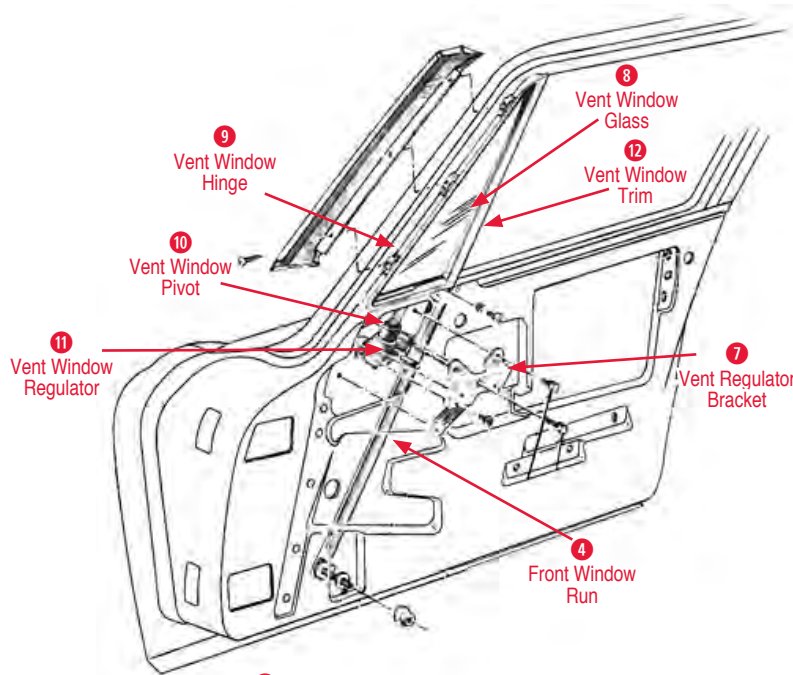

1963-1967 Coupe Vent Window