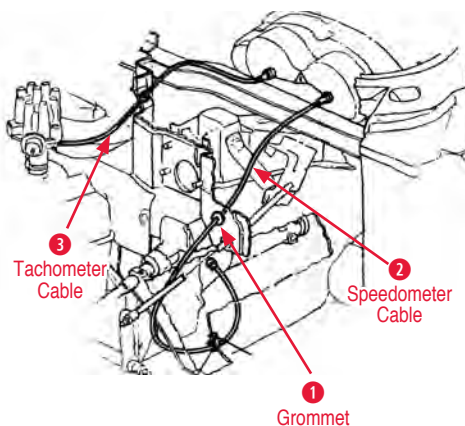

Speedo & Tach Cables

1 Grommet

- 560020 63-74 Speedo/Tach Cable Grommet (Automatic Transmission)..... $9.00
- 560044 65-67 Speedometer/Tach Cable Grommet (4 Speed) $7.00

Speedometer Parts

- 210157 64-77 Speedo Gear Sleeve Auto Transmission (40-45 teeth).....$84.00
- 210159 57-81 Speedo Seal On Transmission $1.70
- 210160 64-88 Speedometer Seal.....$3.00
- 210170 65-81 Speedometer Sleeve -Manual Transmission TH350 .....$24.00

2 Speedometer Cable

- 700005 53-82 Inner Speedometer Cable $12.00
- 700007 63 Speedometer Cable with Gray Jacket (56 inch) $24.00
- 700009 63-67 Speedometer Cable Automatic Trans & 3 Speed Black (60 inch) ...$28.00
- 700010 58-68 Speedometer Cable 4Spd & 68 All 71inch 65-68 & 58-62 Tach Black Case....$30.00

Speedometer Cable Clip Set (to frame)

- 700011 63-81 Speedo Cable Clip Set (3 pcs).....$115.00

3 Tachometer Cable

- 700028 63-64 Tachometer Cable with Gray Jacket (24 3/4 inch).....$19.00
- 700026 63-68 Tach Cable Black Case (27 inch) Replacement.....$25.00
- 700027 64 Tachometer Cable with Ivory Jacket (24 3/4 inch) $35.00

Trip Odometer Assembly

- 210080 63-67 Trip Odometer Assembly $49.00

Trip Odometer Reset Cable

- 700006 63-64 Trip Odometer Reset Cable with Nut & Knob.....$46.00
- 700036 64-67 Trip Odometer Reset Cable $46.00

- 110116 63-77 Odometer Reset Cable Nut.....$5.00

Trip Odometer Reset Knob

- 110137 63-77 Trip Odometer Reset Knob $4.00