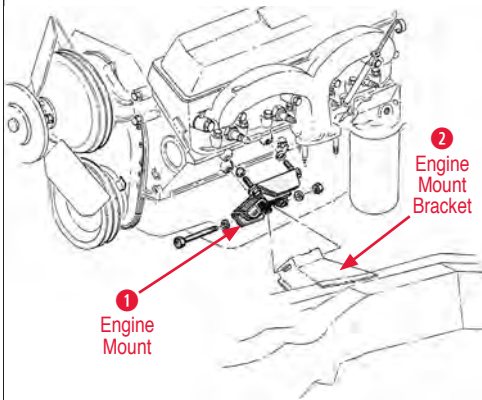

Engine Mounts

1 Engine Mount
140176 63-72 Non-Locking Engine Mount..... $25.00
140117 63-82 Engine Mount (replacement)..... $15.00
140177 63-82 Locking Engine Mount (replacmnt) $16.00
2 Engine Mount Bracket
400231 63-82 LH Engine Mount Bracket $109.00
400232 63-82 RH Engine Mount Bracket..... $109.00
Engine Mount Bolts
170034 63-82 Engine Mount to Frame Bolt Kit "F"$10.00
170035 63-82 Bolt Set for Engine Mount to Engine$12.00
Engine Mount Shim
140108 66-74 Engine Mount V Shaped Shim (ea)$10.00

Intake & Crankcase

1. **Crankcase Vent Canister**
   100030 56-67 SB Rear Crankcase Vent Canister (under intake) $60.00
2. **Crankcase Vent Grommet**
   560001 65 Grommet - 396 (in Valve Cover) $18.00
3. **Intake Manifold**

140116 66-68 Intake Manifold BB $329.00
140321 67 400HP Aluminum Intake Manifold (Correct Reproduction)..... $3,190.00
140322 67 435HP Aluminum Intake Manifold (Correct Reproduction)..... $3,190.00

1. **Intake Manifold Vacuum Fitting**

140401 58-65 Windshield Washer Vacuum Fitting$17.00
140165 64-67 Intake Man Vacuum Fitting Power Brakes Only $17.00
410038 64-65 Crankcase Vent Hose Fitting (Holley)..... $15.00
140166 65-73 Intake Manifold Vacuum Fitting AC or Auto $22.00

140167 65-69 Intake Man Vacuum Fitting Power Brakes & AC $21.00
140168 65-73 Intake Manifold Vacuum Fitting 65-67 SB with AC & Auto Transmission or AC or 67-72 SB Except Auto..... $15.00
140169 65-69 Intake Man Vacuum Fitting AC PB Auto $18.00

1. **Plug**
   140164 64-67 Steel Intake Vacuum Plug (327/427)$4.00
2. **Vacuum Hose**
   570063 63-82 Vacuum Advance Hose - 7 inch (white striped) $2.00
3. **Vacuum Hose Kits**
   570041 63 Vacuum Hose Kit 250, 300 & 340.. $30.00
   570043 64-65 Vacuum Hose Kit 250 & 300..... $12.00