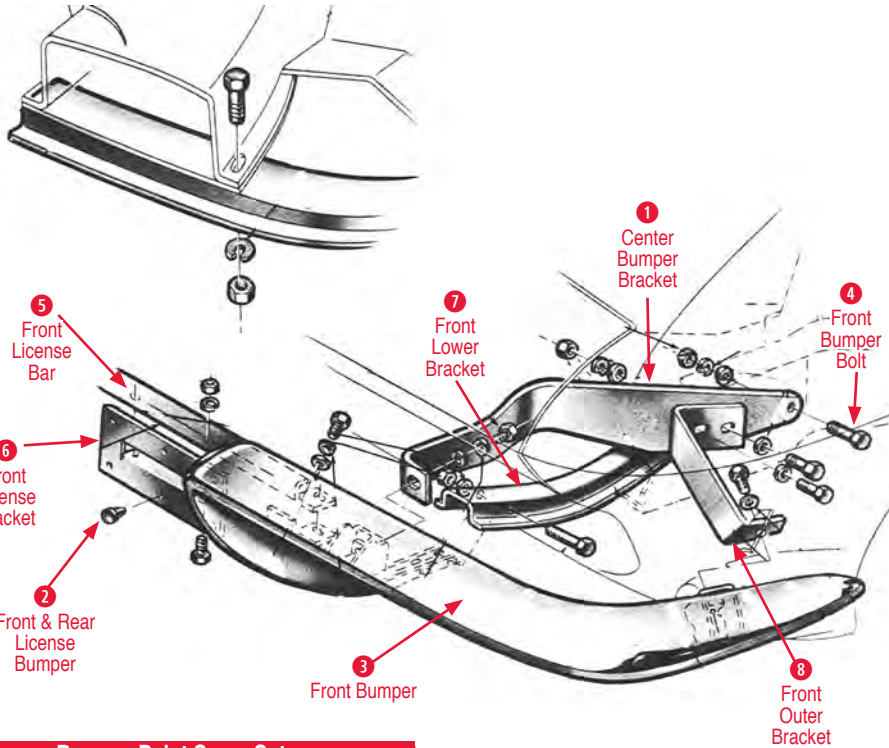

1963-1967 Front Bumper

Bumper Paint Saver Set
600334 63-67 Paint Saver Set (12 pcs).....$9.00

1 Center Bumper Bracket

- 600068 63 RH Center Bumper Bracket Thick . $48.00
- 600069 63 LH Center Bumper Bracket Thick..$48.00
- 600264 64 RH Center Bumper Bracket Thin...$42.00
- 600263 64 LH Center Bumper Bracket Thin....$42.00
- 600070 65-67 RH Center Bumper Bracket $42.00
- 600071 65-67 LH Center Bumper Bracket.....$42.00

2 Front & Rear License Bumper

- 600062 62-79 Front License Rubber Bumper $3.00

3 Front Bumper

- 600090 63-67 RH Front Bumper (imported).....$399.00
- 600091 63-67 LH Front Bumper (imported) $399.00
- 600058 63-67 RH Front Bumper (US made) $635.00
- 600059 63-67 LH Front Bumper (US made).....$635.00

4 Front Bumper Bolt

- 170224 63-67 Front Bumper Bolt Set /WB & M....$39.00

5 Front License Bar

- 600060 63-67 License Bar.....$40.00

Rubber Bumper

- 600062 62-79 Front License Rubber Bumper $3.00

6 Front License Bracket

- 600055 63-65 Front License Bracket.....$18.00
- 600061 66-67 Front License Bracket.....$18.00
- 600120 66-67 License Bracket Auto with AC.....$57.00

7 Front Lower Bracket

- 600074 63-67 RH Front Lower Bumper Bracket...$80.00
- 600075 63-67 LH Front Lower Bumper Bracket ...$80.00

8 Front Outer Bracket

- 600072 63 RH Front Outer Bracket (thick).....$36.00
- 600073 63 LH Front Outer Bracket (thick) $36.00
- 600266 64-67 RH Front Outer Bracket (thin) $26.00
- 600265 64-67 LH Front Outer Bracket (thin).....$26.00

1963-1967 Rear Bumper