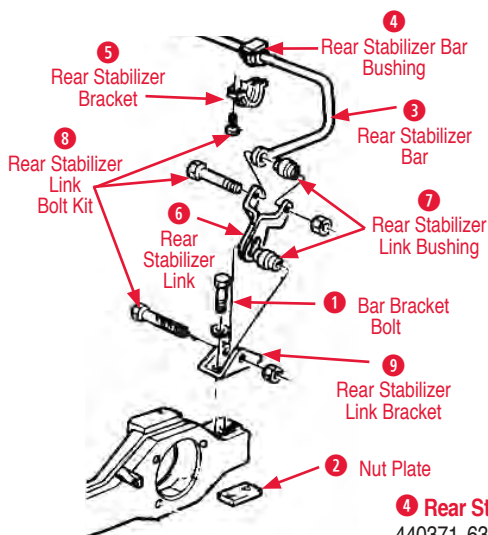

Rear Stabilizer Bar

Standard