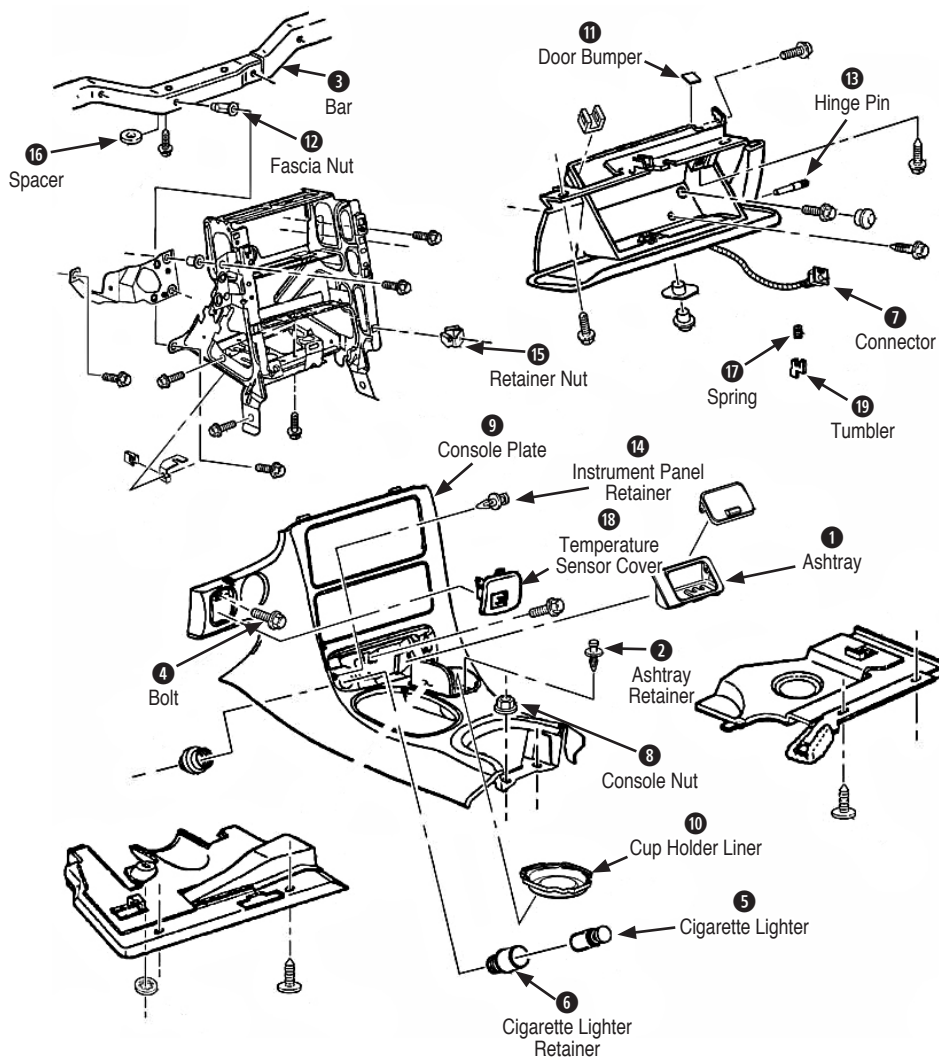

Instrument Panel & Trim Plate

- **1 Ashtray**
  281082 97-04 Instrument Panel Ashtray $36.00
- **2 Ashtray Retainer**
  171149 97-04 Instrument Panel Ashtray Retainer $12.00
- **3 Bar**
  110223 97-13 Instrument Panel Bar $605.00
- **4 Bolt**
  171124 97-04 Instrument Panel Trim Bolt $5.00
- **5 Cigarette Lighter**

- **9 Console Plate**
  800054 97-04 Shifter Console Plate
  (Automatic Or Manual)..... $265.00
- **10 Cup Holder Liner**

- **15 Retainer Nut**
  330320 97-13 Radio Receiver Amp Retainer Nut $5.00
- **16 Spacer**
  171054 90-13 Fascia & Instrument Panel Spacer..... $5.00
- **17 Spring**
  375206 97-04 Glove Box Tumbler / Doors /
  Roof Panel Spring $4.00
- **18 Temperature Sensor Cover**