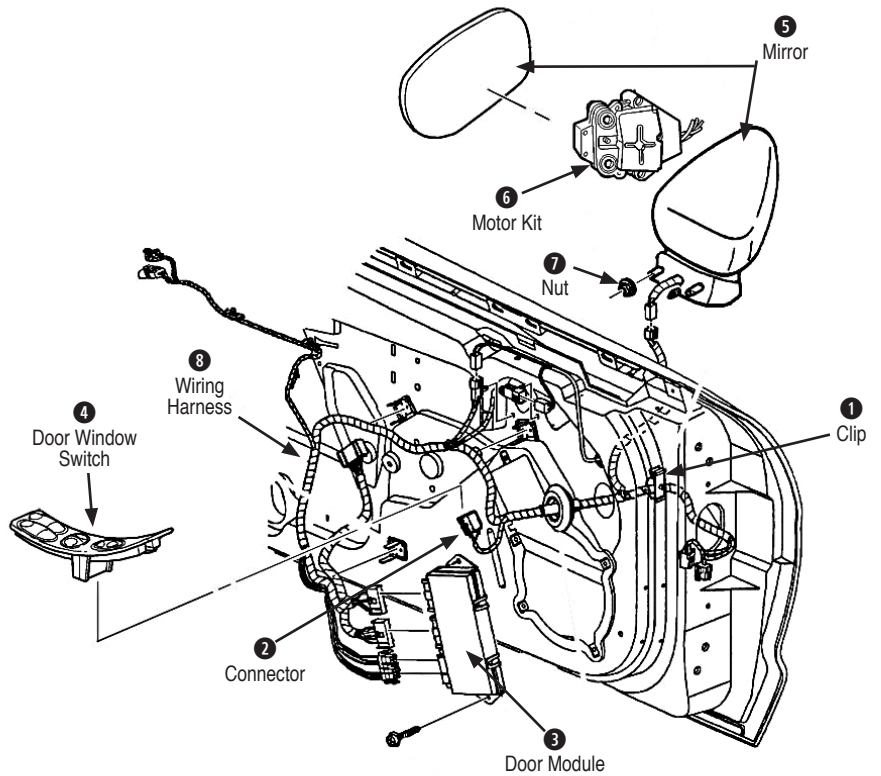

Door and Mirror

- **1 Clip**
  171056 95-13 Body Wiring Harness Clip..... $5.00
- **2 Connector**

- 490841 90-05 Connector $95.00
- **3 Door Module**
  375167 00-04 LH Door Module..... $653.00
  375168 00-04 RH Door Module..... $655.00

- **4 Door Window Switch**
  370282 97-04 Passenger Side Power Window And Door Lock Switch..... $38.00
  370280 97-04 Drivers Side Power Window and Door Lock Switch with Memory Package.... $84.00

5 Mirror

- 320084 97-04 LH Mirror Glass with Backing Plate. Heated without Automatic Dim $130.00
- 320082 97-04 LH Mirror without Convenience Package (has 1 plug)..... $350.00
- 320080 97-04 LH Mirror with Convenience Package (has 2 plugs)..... $423.00
- 320083 97-04 RH Mirror (without Convenience Package) Has 1 Plug..... $295.00
- 320081 97-04 RH Mirror (with Convenience Package) Has 2 Plugs..... $410.00
- 320085 97-04 RH Mirror Glass with Backing Plate. Heated without Automatic Dim..... $128.00

6 Motor Kit

- 320087 97-04 RH Mirror Motor (without Convenience Package Option)..... $129.00
- 320086 97-04 LH Mirror Motor (without Convenience Package Option)..... $115.00
- 320088 97-04 LH Mirror Motor (with Convenience Package Option)..... $300.00
- 320089 97-04 RH Mirror Motor (with Convenience Package Option)..... $283.00

7 Nut

- 171019 97-04 Bolt For AIR Pump Clamp..... $1.00

8 Wiring Harness

- 490822 97-04 RH Door Wiring Harness..... $630.00