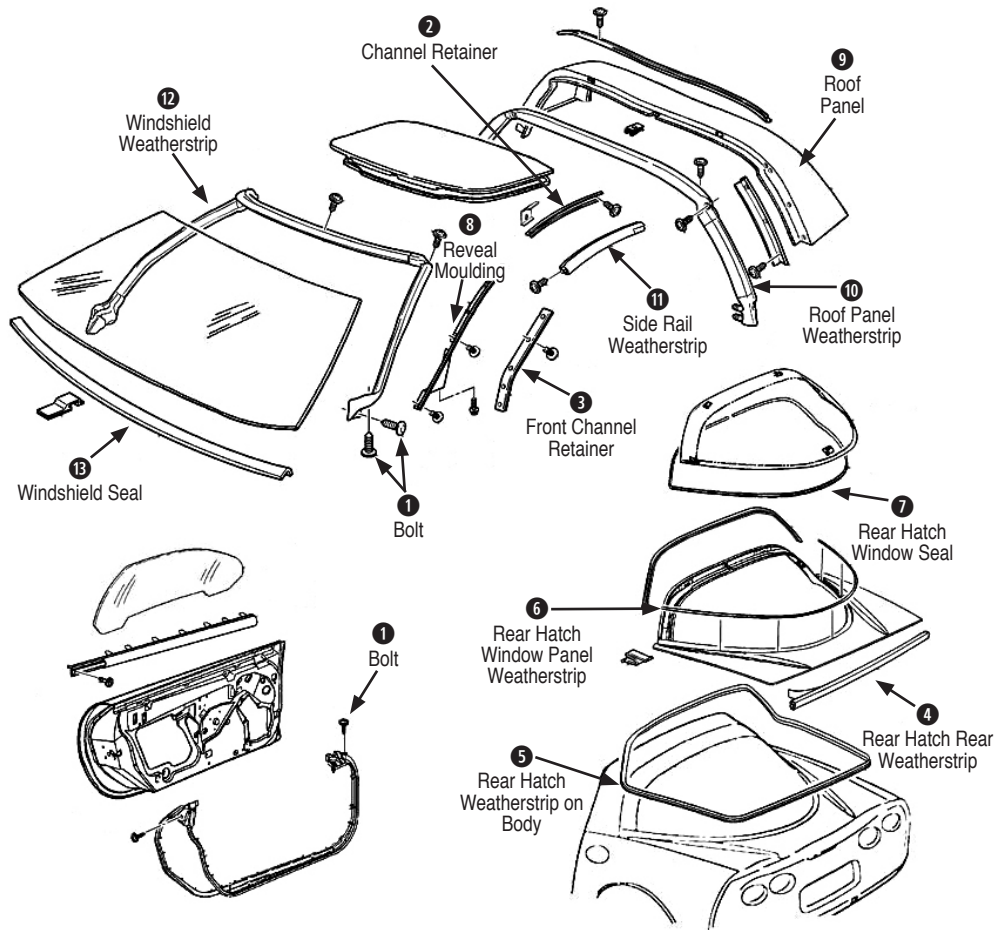

Coupe Weatherstrip

- **1 Bolt**
  171039 84-04 Bolt..... $5.00
- **2 Channel Retainer**
  130428 97-04 LH Door Upper Window Channel Retainer..... $56.00
  130449 97-04 RH Door Upper Window Channel Retainer..... $15.00
- **3 Front Channel Retainer**
  130413 97-04 LH Front Door Window Channel Retainer $62.00
- **4 Rear Hatch Rear Weatherstrip**
  460309 97-00 Rear Hatch Window Weatherstrip..... $36.00
- **5 Rear Hatch Weatherstrip on Body**
  460289 97-04 Coupe Rear Hatch Window Panel Weatherstrip..... $202.00
- **6 Rear Hatch Window Panel Weatherstrip**
  290768 97-04 Rear Hatch Window Panel Weatherstrip $28.00
- **7 Rear Hatch Window Seal**
  290767 97-04 Rear Hatch Window Seal..... $26.00
- **8 Reveal Moulding**
  160266 97-04 LH Windshield Reveal Molding $312.00
  160272 97-04 RH Windshield Reveal Molding..... $312.00
- **9 Roof Panel**
  390153 97-04 Roof Panel..... $689.00
- **10 Roof Panel Weatherstrip**
  460288 97-04 Coupe Roof & Rear Pillar Weatherstrip $327.00
- **11 Side Rail Weatherstrip**
  460269 97-04 LH Coupe Roof Panel Side Rail Weatherstrip $65.00
  460270 97-04 RH Coupe Roof Panel Side Rail Weatherstrip $65.00
- **12 Windshield Weatherstrip**
  460273 97-04 Roof & Front Window Weatherstrip (Coupe and Convertible)..... $784.00
- **13 Windshield Seal**
  460314 97-04 Windshield Seal..... $36.00