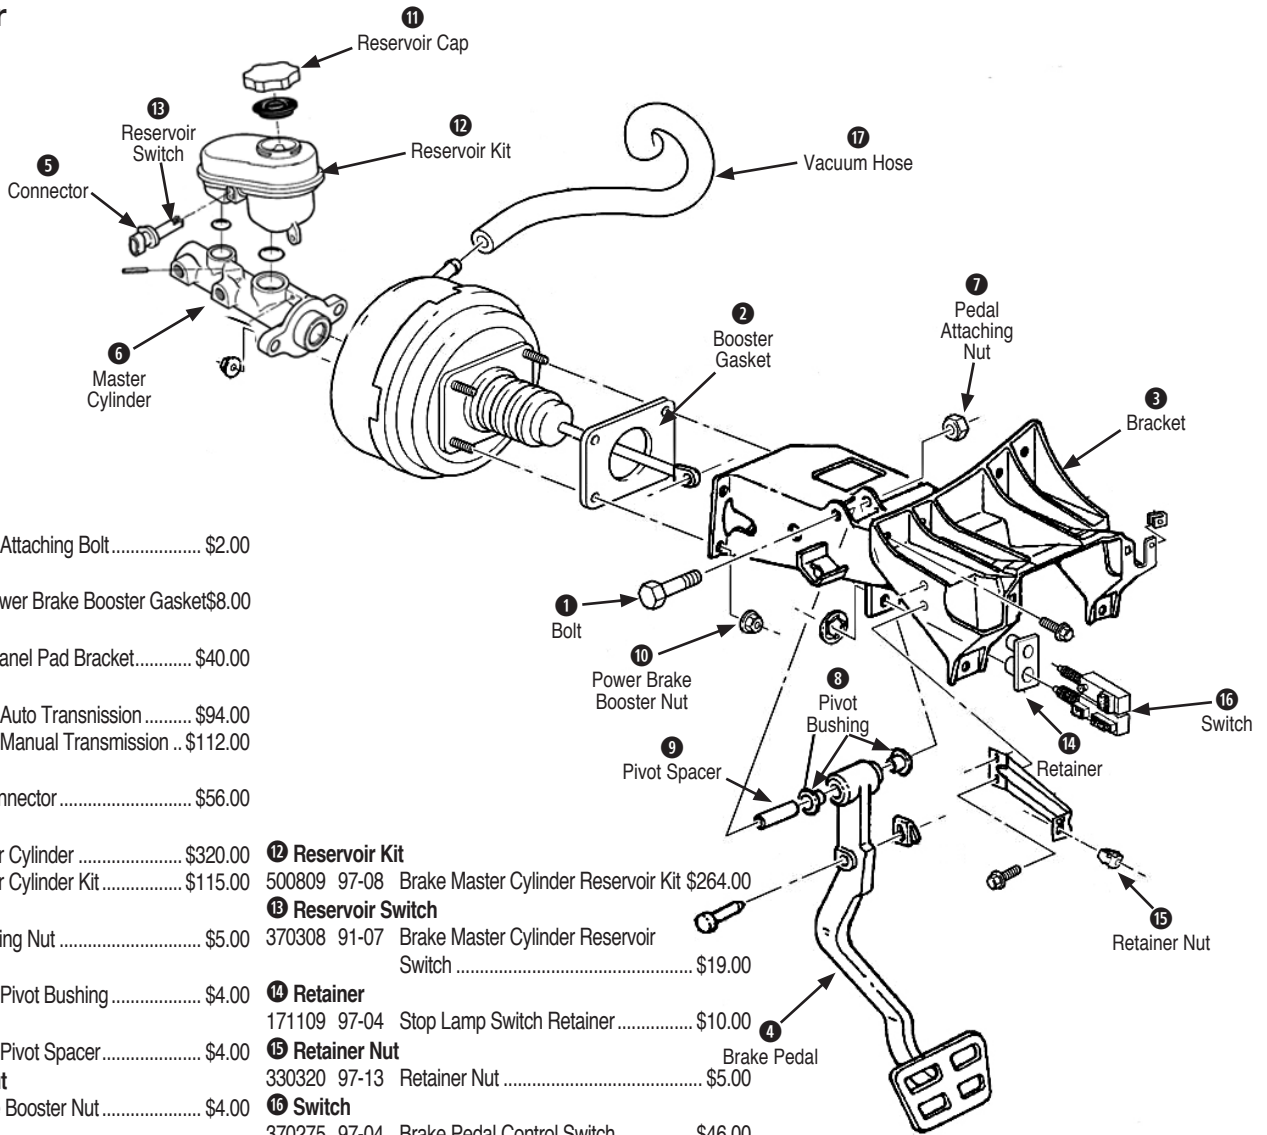

- 10 Nut**
171019 97-04 Nut \$1.00

- 11 Parking Brake Cable Equalizer Bracket**
500822 97-04 Parking Brake Cable Bracket \$12.00

Parking Brake Kit

- 500816 97-13 Parking Brake Kit \$280.00

Master Cylinder