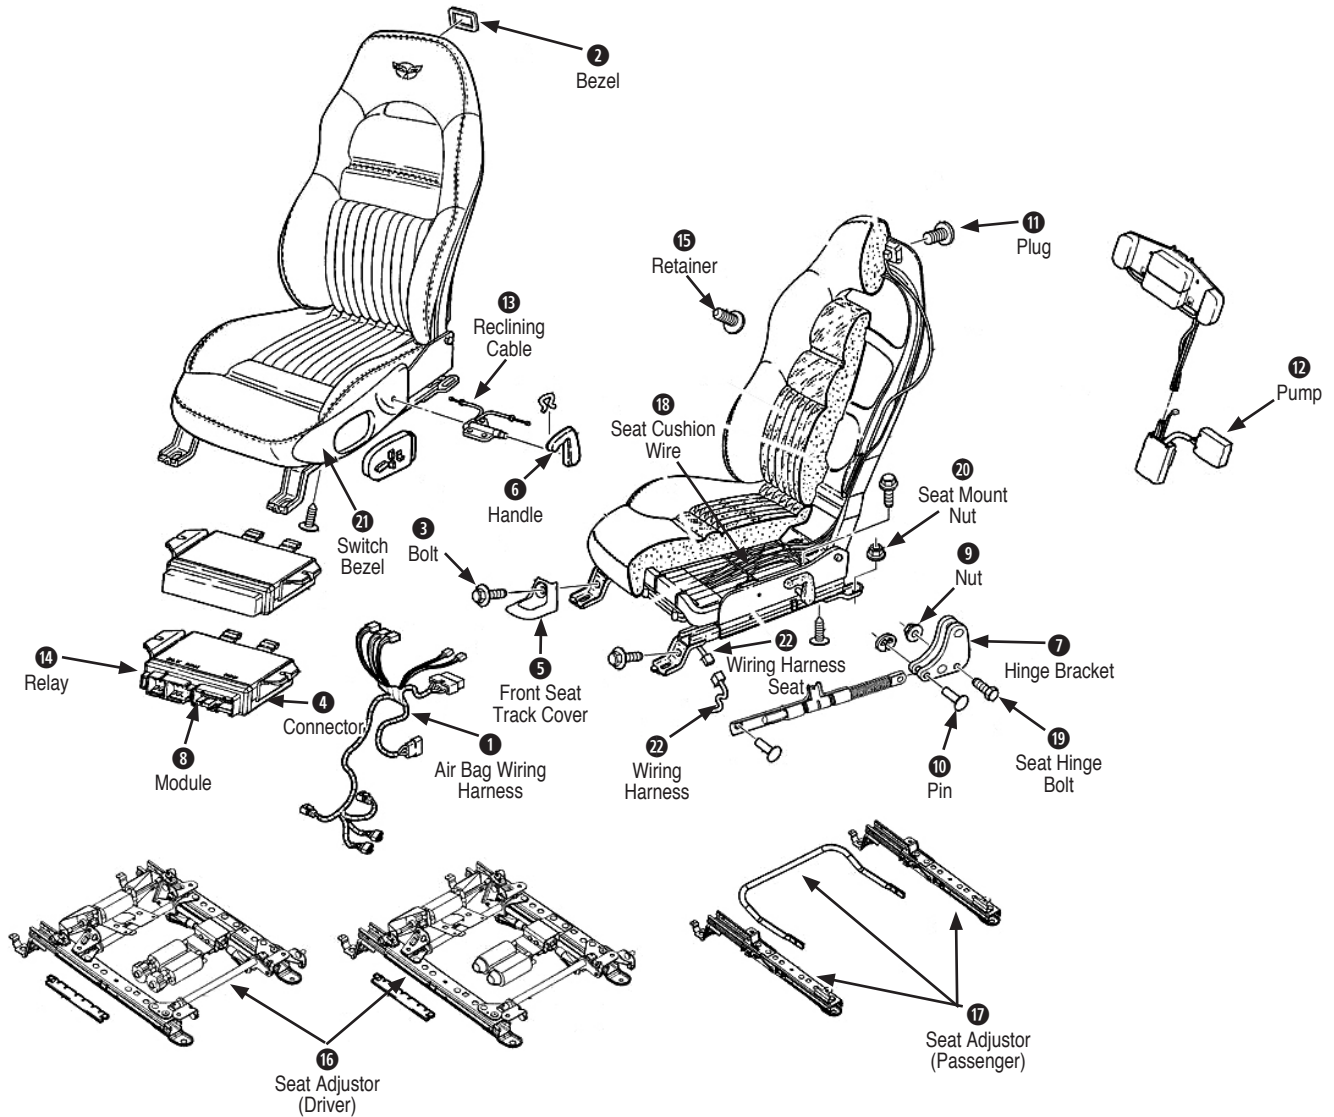

Seats

1 Air Bag Wiring Harness

490960 98-02 Air Bag System Wiring Harness $110.00