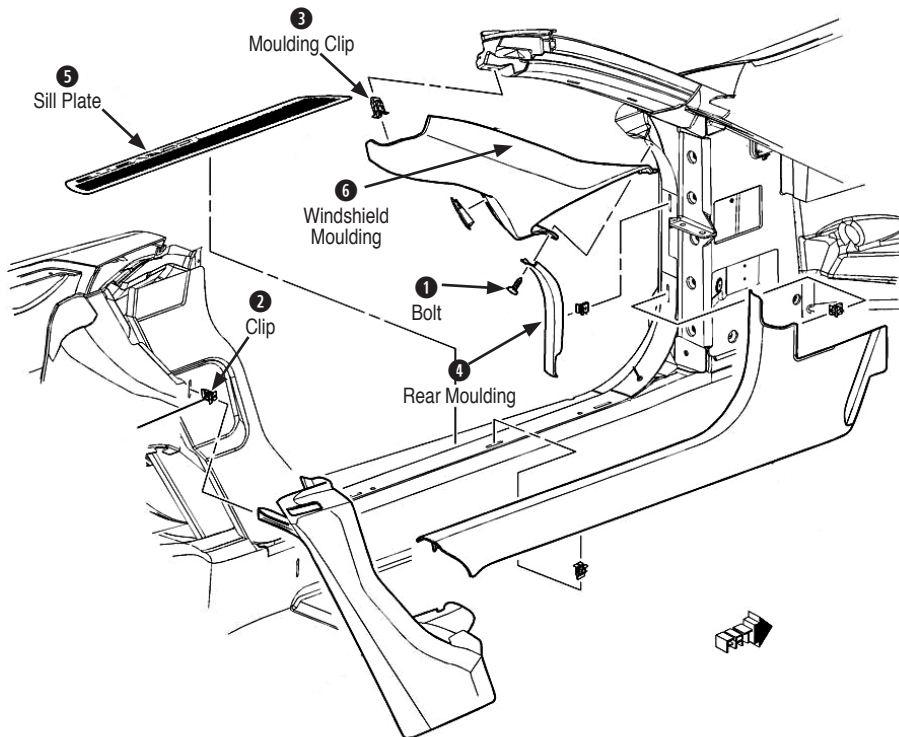

7 Nut

- 171019 97-04 Bolt For AIR Pump Clamp..... \$1.00

8 Wiring Harness

- 490822 97-04 RH Door Wiring Harness..... \$630.00

Door Trim

1 Bolt

- 171039 84-04 Bolt- Rear Speaker..... \$5.00

2 Clip