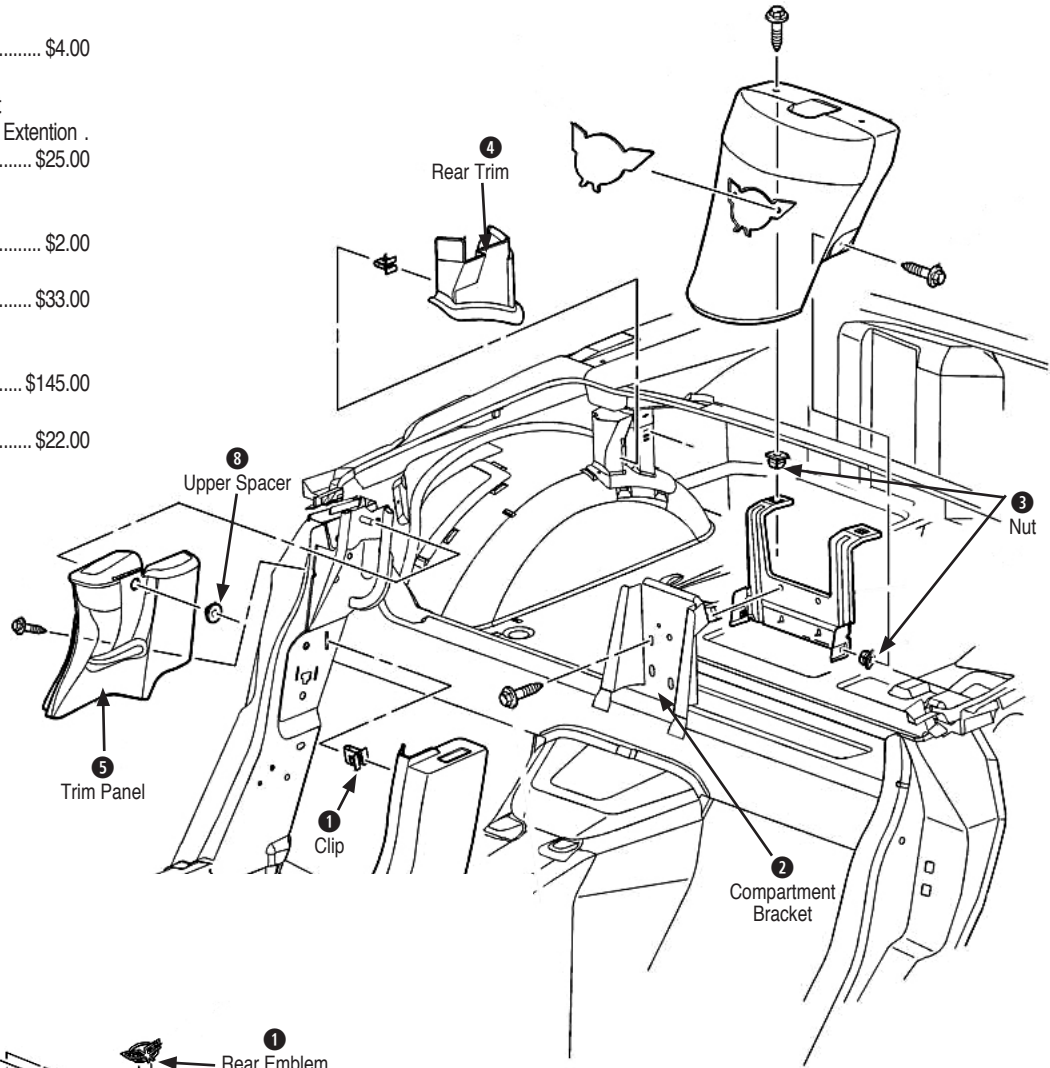

- 1 Clip**
171161 97-04 Interior Body Clip..... \$4.00
- 2 Compartment Bracket**
281132 98-04 Deck Lid Extension Panel Bracket
(Soft Top Stowage Compartment Extension .
Panel Bracket)..... \$25.00
- 3 Nut**
171117 82-07 Soft Top Stowage Extension
Panel Bracket Nut..... \$2.00
- 4 Rear Trim**
281286 98-04 LH Rear Compartment Trim..... \$33.00
- 5 Trim Panel**
281158 98-04 Right Hand Lock Pillar
Upper Trim Panel \$145.00
- 8 Upper Spacer**
281287 98-04 Rear Quarter Upper Spacer \$22.00