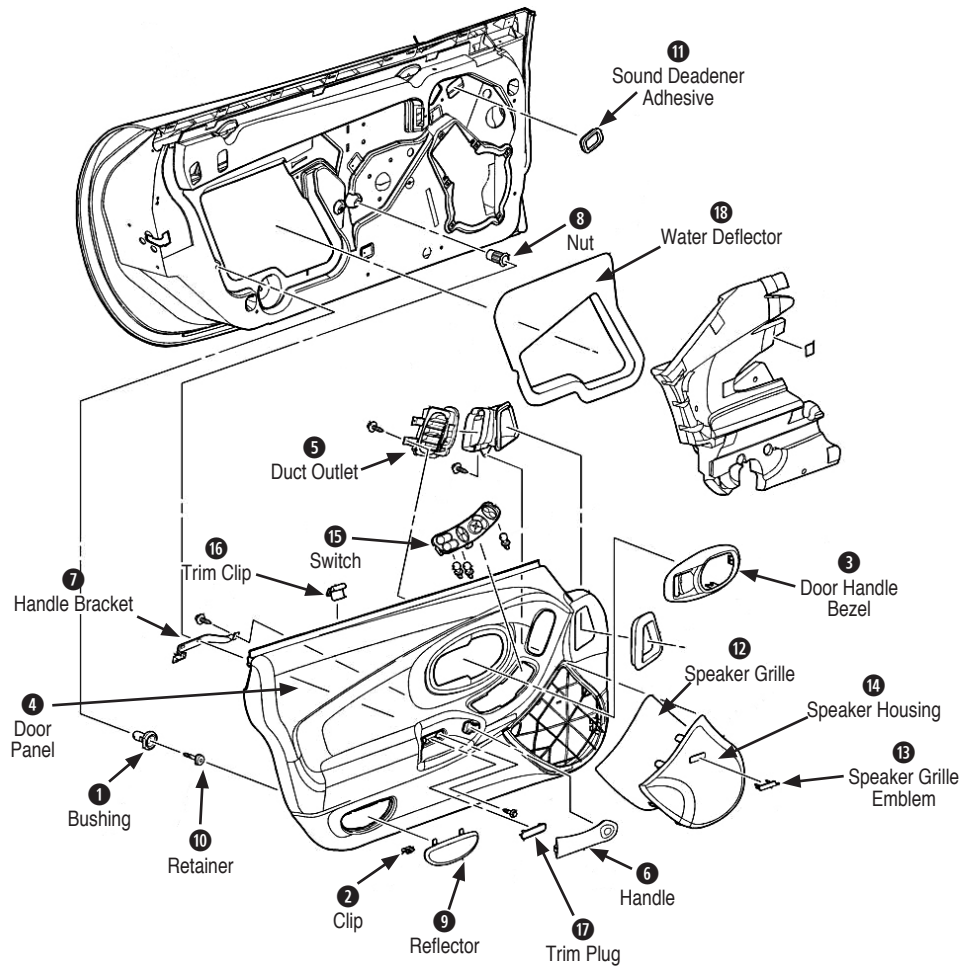

Door Panel

1 Bushing

290695 97-10 Door Panel Retainer Grommet (in Door) (plastic)..... $10.00

2 Clip

171162 97-04 Clip/door Refl/floor Cons/inst Panel $4.00