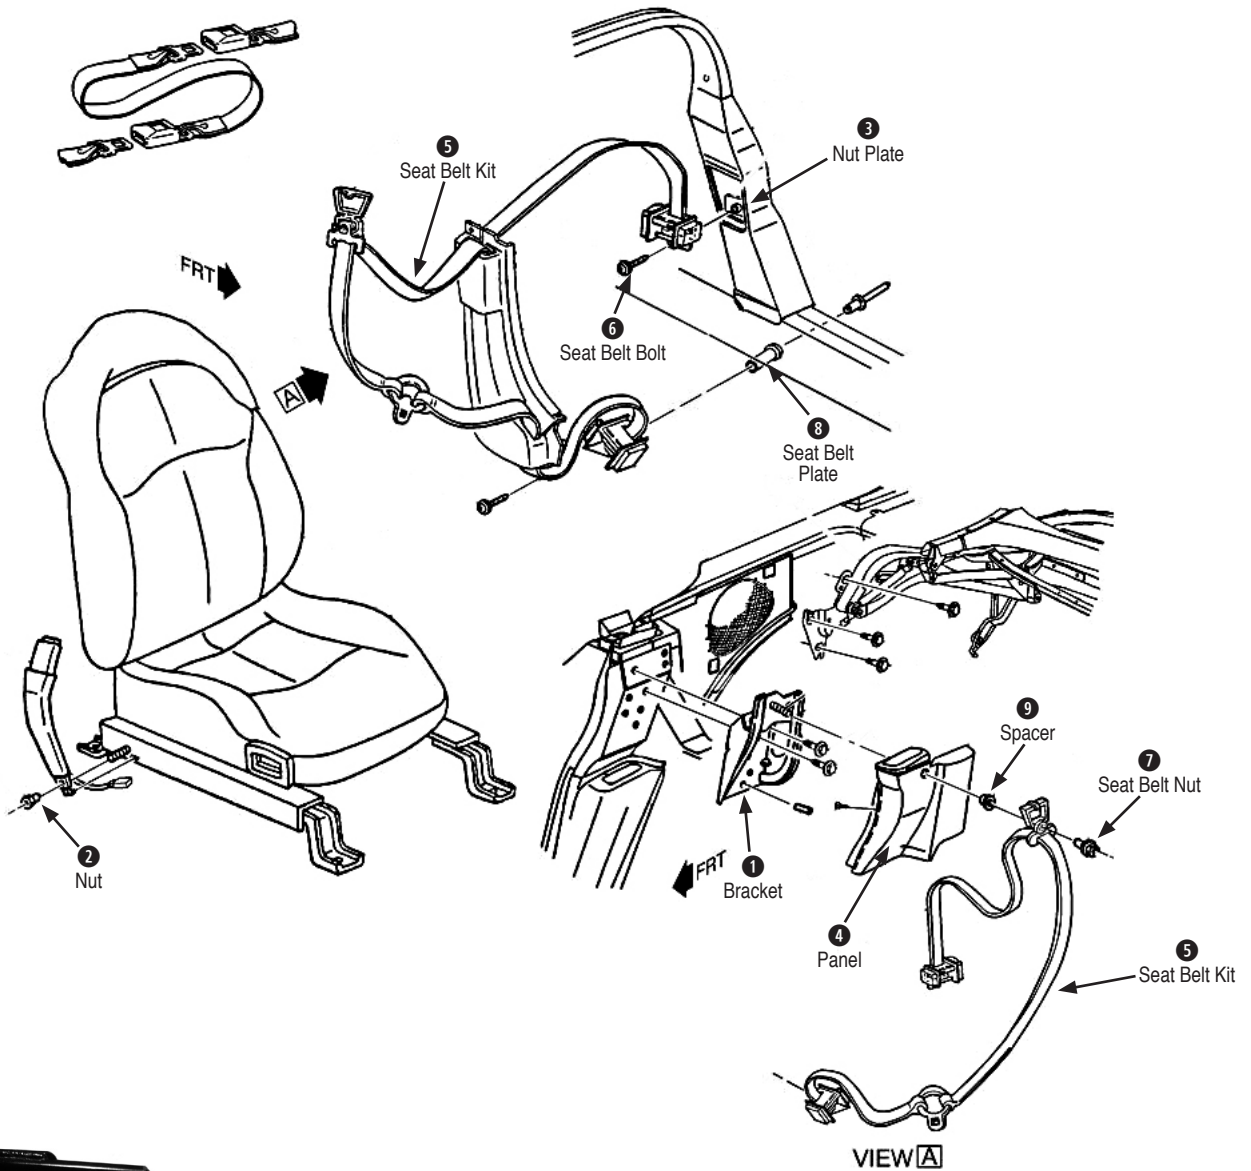

Seat Belts

1 Bracket

5 Seat Belt Kit

- 291040-03 00-02 Passenger Seat Belt Kit Black $250.00
- 291040-96 00-02 Passenger Seat Belt Kit Oak..... $250.00
- 291041-100 00-04 Driver Seat Belt Kit Red..... $95.00
- 291039-03 00-02 Driver Seat Belt Kit Convertible..... $298.00

6 Seat Belt Bolt

- 290309 78-04 Seat Belt Bolt At Retractor..... $6.00

7 Seat Belt Nut

- 171160 98-04 Seat Belt Nut $4.00

8 Seat Belt Plate

- 290790 97-13 Seat Belt Plate..... $14.00

9 Spacer

- 281287 98-04 Rear Quarter Upper Spacer $22.00

- 290741 98-04 Driver Shoulder Guide
  Seat Belt Bracket..... $52.00
- 290750 98-04 Passenger Shoulder Guide
  Seat Belt Bracket..... $52.00

2 Nut

- 291028 97-04 Seat Belt Nut $7.00

3 Nut Plate

- 171158 99-04 Seat Belt Retractor Nut Plate..... $10.00

4 Panel

- 291044-03 00-02 Passenger Seat Belt Black..... $140.00
- 291044-96 00-02 Passenger Seat Belt Oak..... $140.00
- 291044-100 00-02 Passenger Seat Belt Red..... $140.00
- 291044-108 00-02 Passenger Seat Belt Pewter..... $140.00
- 291045-100 00-02 Driver Seat Belt Red..... $132.00
- 291045-96 00-02 Driver Seat Belt Oak..... $151.00
- 291045-108 00-02 Driver Seat Belt Pewter $75.00

- 281158 98-04 RH Lock Pillar Black Upper
  Trim Panel $145.00