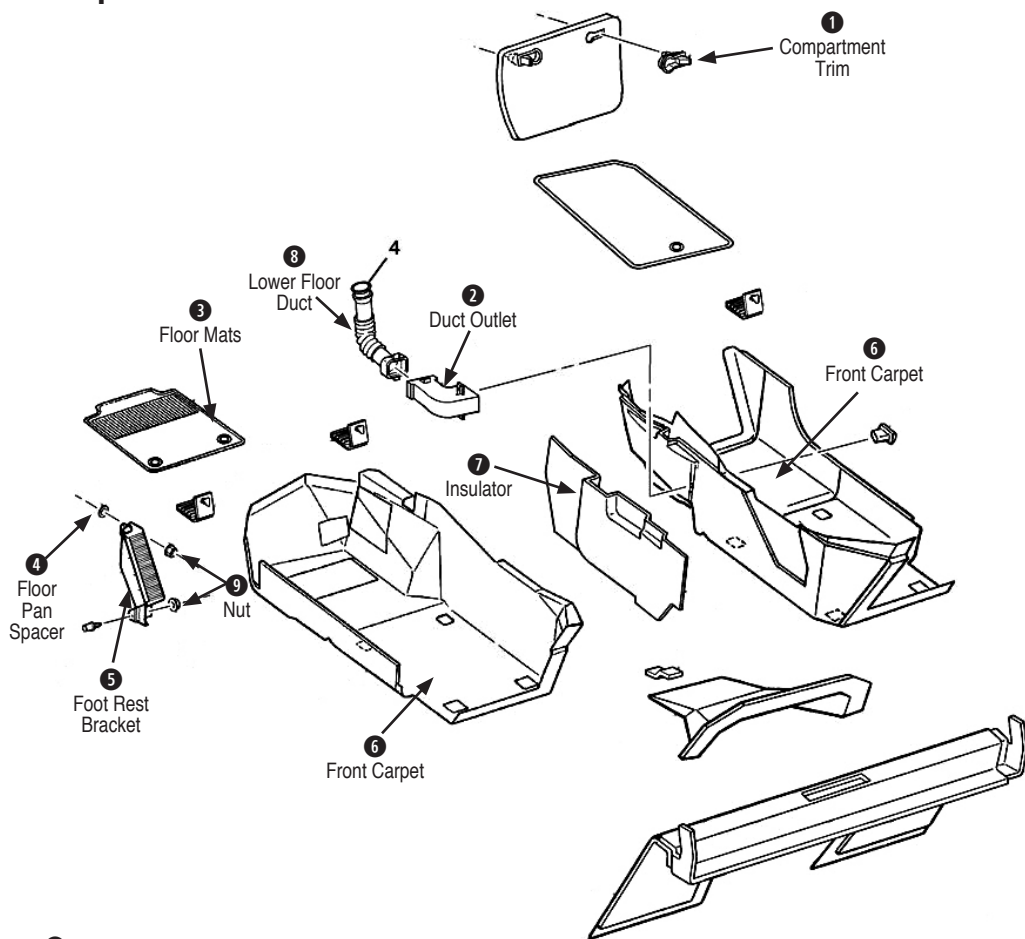

Carpet and Trim

- 287074* 01-04 Z06 Floor Mats Without Heel Pad, Cutpile, Die Cut 2 Pieces..... $85.00
- 287075* 01-04 Z06 Floor Mats Without Heel Pad, Truette, Die Cut 2 Pieces..... $85.00

4 Floor Pan Spacer
400313 97-13 LH Floor Pan Spacer $4.00

5 Foot Rest Bracket
400309 97-13 Driver Foot Rest Bracket..... $55.00

6 Front Carpet* (Add color code, see website for details)

- 280887* 98-00 Convertible Complete Carpet Set, Cutpile, Mass Back, Molded With Right & Left Front $565.00
- 280889* 98-00 Convertible Complete Carpet Set With Pad, Cutpile, Black, Molded With Right & Left Front $400.00
- 280891* 98-00 Convertible Complete Carpet Set, Truette $655.00
- 280899* 01-04 Convertible Complete Carpet Set, Cutpile, Mass Back, Molded With Right & Left Front $625.00
- 280900* 01-04 Convertible Complete Carpet Set, Truette, Mass Back, Black, Molded With Right & Left Front $750.00
- 280901* 01-04 Convertible Complete Carpet Set With Pad, Cutpile, Molded With Right & Left Front $475.00
- 280902* 01-04 Convertible Taillight Carpet Covered Panel, Cutpile, Molded 1 Piece $100.00
- 280926* 97-04 Front Carpet For Coupe And Convertible, Cutpile, Mass Back, Molded, Right & Left Front and Compartment $325.00
- 280927* 97-04 Front Carpet Set For Coupe And Convertible, Truette, Mass Back, Molded, Right & Left Front $365.00
- 280928* 97-04 Front Carpet Set For Coupe And Convertible With Pad, Cutpile, Molded, Right & Left Front and Compartment $215.00
- 280894* 99-00 Z06 Hard Top Complete Carpet Set, Cutpile, Mass Back, Molded With Right & Left Front $565.00
- 280895* 99-00 Z06 Hard Top Complete Carpet Set, Truette, Mass Back, Molded With Right & Left Front..... $655.00
- 280896* 99-00 Z06 Hard Top Complete Carpet Set With Pad, Cutpile, Black Molded With Right & Left Front $400.00
- 280920* 01-04 Z06 Complete Carpet Set, Cutpile, Mass Back, Molded With Right & Left Front $625.00
- 280921* 01-04 Z06 Complete Carpet Set, Truette, With Mass Back, Molded With Right & Left Front..... $910.00
- 280922* 01-04 Z06 Complete Carpet Set With Pad, Cutpile, Molded With Right and Left Front... $539.00

7 Insulator
291005 97-04 Floor Pan Insulator $31.00

8 Lower Floor Duct

- 250741 97-04 RH Air Distributor Lower Floor Duct... $26.00

9 Nut

- 171019 97-04 Nut..... $1.00

1 Compartment Trim

- 375209 97-02 Cargo Compartment & Floor Rear Compartment Trim Latch..... $44.00

2 Duct Outlet

- 250742 97-04 RH Air Distributor Duct Outlet (Inner Half)..... $16.00

3 Floor Mats* (Add color code, see website for details)