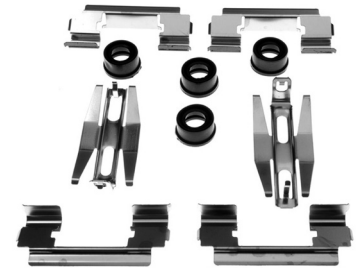

Brake Calipers

- **1 Bleeder Screw**
  500755 84-08 Front Brake Caliper Bleeder Screw..... $3.00
- **2 Brake Pad**
  500765 97-13 Front Caliper Pad Kit
  (4 Pads With Hardware)..... $134.00
  500772 97-07 Rear Caliper Pad Kit
  (4 Pads With Hardware)..... $111.00
- **3 Caliper Bracket**
  500759 97-04 Front Caliper Mount Bracket..... $72.00
- **Front Caliper**
  500370 97-04 Brake Caliper (Right Front)
  Except Z06 (new)..... $180.00
  500371 97-04 Brake Caliper (Left Front)
  Except Z06 (new)..... $180.00
  500372 97-04 Brake Caliper (Right Rear)
  Except Z06 (new)..... $185.00

- **4 Caliper Pin**
  500757 97-04 Front Caliper Pin..... $10.00
  500766 97-04 Rear Caliper Guide Pin..... $13.00
- **5 Caliper Piston**
  500760 97-04 Front Caliper Piston..... $41.00
  500767 97-04 Rear Caliper Piston $38.00
- **6 Piston Seal**
  500769 97-04 Rear Caliper Piston Seal $20.00

- **Rebuild Kit**
  500763 97-04 Front Caliper Rebuild Kit..... $16.00
- **Piston Repair Kit**
  500771 97-04 Hydraulic Rear Caliper Piston
  Repair Kit..... $30.00
- **Rear Caliper Hardware Kit**
  500770 97-04 Rear Caliper Hardware Kit..... $14.00

Wheels

- **1 Cap**
  470175 97-02 Tire Pressure Vehicle Security and
  Safety Cap..... $3.00
- **2 Lock Package**
  470111 84-02 Lug Nut Locking Kit With Key (5 Pcs) $40.00
  470176 97-02 Wheel & Spare Tire Lock Package.. $355.00
- **3 Nut**
  470174 00-00 Tire Pressure Sensor Wheel Nut
  and Spare Tire Nut..... $9.00
- **4 Nut Package**
  470090 85-04 Wheel Lug Nut..... $5.00
- **5 Pressure Sensor**
  370330 00-00 Tire Pressure Sensor (European) $152.00
  370065 97-00 Tire Pressure Sensor (GM)..... $213.00