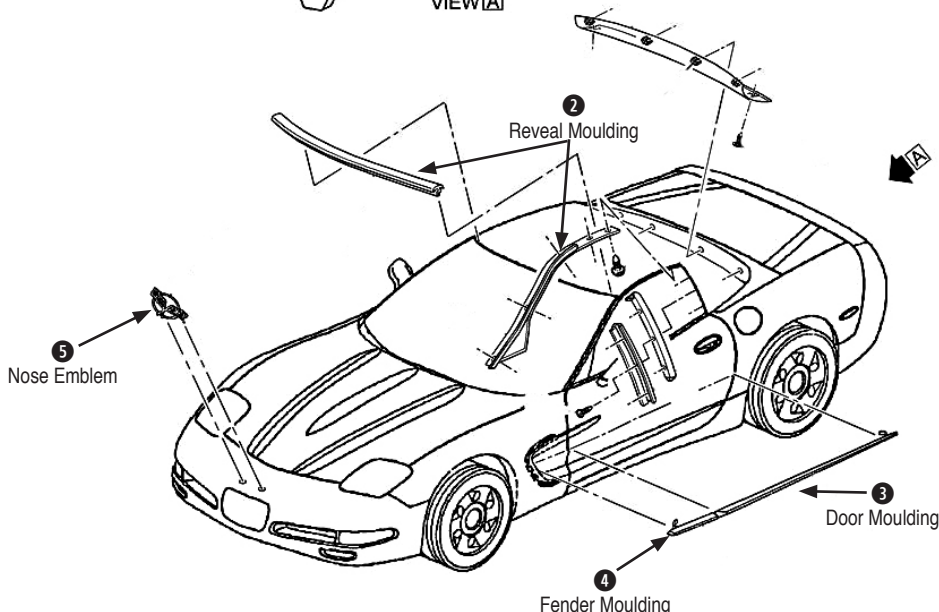

Hardtop Trim and Emblems

- **1 Rear Emblem**
  165186 97-04 Deck Lid Emblem..... $86.00
  165185 03 Gas Door Emblem $141.00
- **2 Reveal Moulding**
  160276 99-04 Windshield Reveal Molding $33.00
  160271 99-04 RH Windshield Reveal Molding..... $277.00
  160265 99-04 LH Windshield Reveal Molding $278.00
- **3 Door Moulding**
  130436 97-04 LH Front Side Door Molding..... $265.00
  160270 97-04 RH Front Side Door Molding $237.00
- **4 Fender Moulding**
  160263 97-04 LH Front Fender & Body Molding..... $111.00
  160269 97-04 RH Front Fender & Body Moulding.. $112.00
- **5 Nose Emblem**
  165095 97-04 Front Nose Emblem..... $128.00
  165184 03 Nose Emblem - 50th Anniversary $135.00