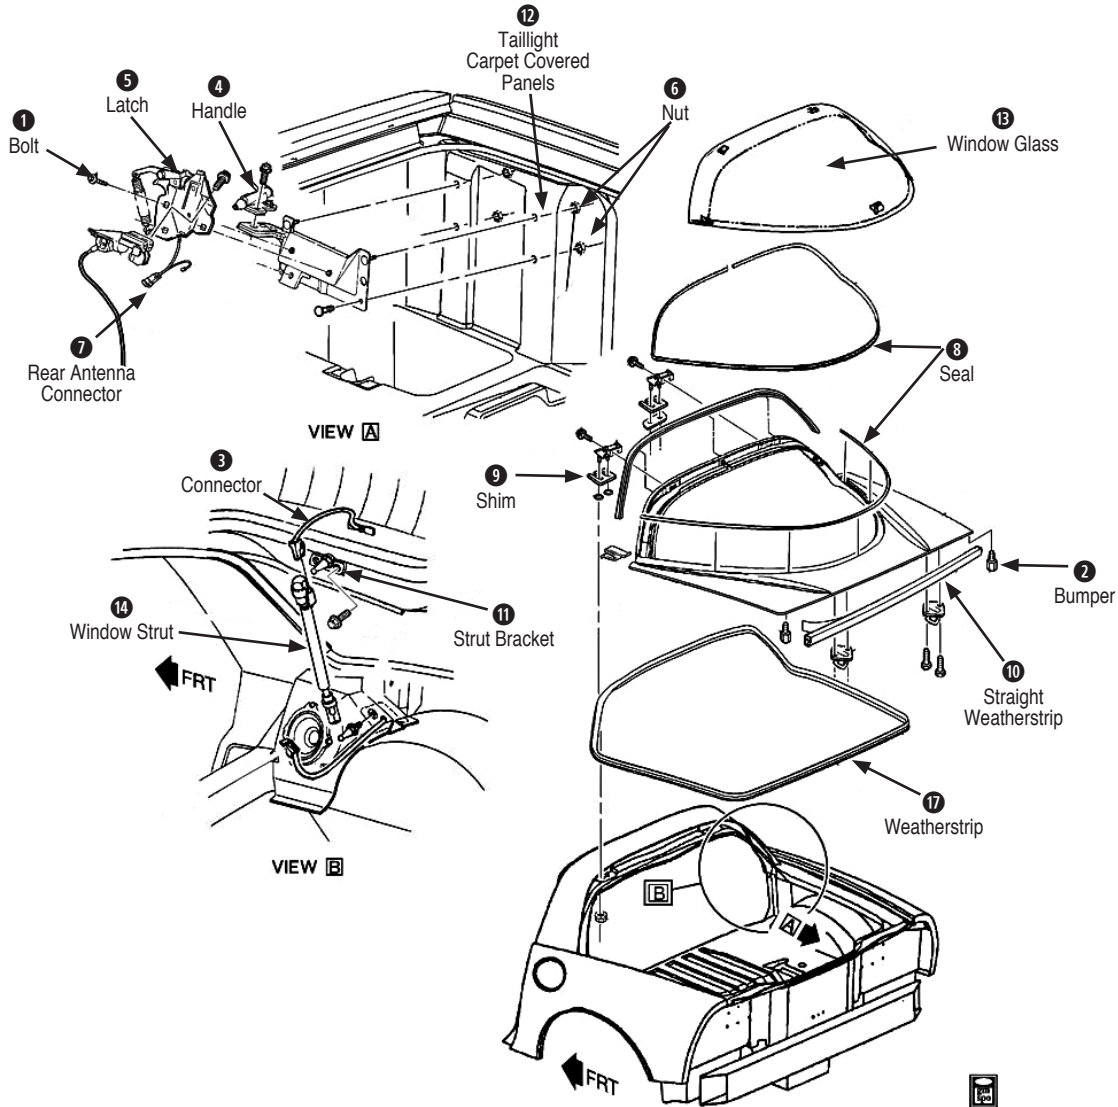

Coupe Rear Compartment

- **1 Bolt**
  171053 92-14 Rear Hatch Latch Bolt..... $6.00
- **2 Bumper**
  281208 97-04 Hatch Bumper 2 Required (sold each). $1.00
- **3 Connector**
  490842 93-12 Connector/rear Window Defogger..... $27.00
- **4 Handle**
  390146 97-04 LH Roof Panel Handle $57.00
  290786 97-04 RH Roof Panel Handle $57.00
- **5 Latch**
  290744 99-04 Rear Window Latch..... $282.00
- **6 Nut**
  171059 84-14 Rear Hatch Latch Mount Nut..... $5.00
- **7 Rear Antenna Connector**

- 490813 93-08 Connector To Rear Antenna..... $38.00
- **8 Seal**
  290767 97-04 Rear Hatch Window Seal..... $26.00
- **9 Shim**
  290771 97-04 Rear Hatch Window Shim $12.00
- **10 Straight Weatherstrip**
  460309 97-00 Rear Hatch Window Weatherstrip..... $36.00

11 Strut Bracket

- 290747 97-13 LH Rear Hatch Window Strut Bracket $24.00
- 290784 97-13 RH Rear Hatch Window Strut Bracket $24.00
- **12 Taillight Carpet Covered Panels* (Specify Color)**
  280869 97-04 Coupe Taillight Carpet Covered Panels, Cutpile, 3 Pieces, Molded Untrimmed $100.00
- 280890 97-04 Coupe Taillight Carpet Covered Panels, Truette, Molded 3 Pieces $150.00
- 280892 98-00 Convertible Taillight Carpet Covered Panels, Cutpile, Molded 3 Pieces $100.00

- 280893 98-00 Convertible Taillight Carpet Covered Panels, Truette, Molded 3 Pieces $150.00

- 280897 99-00 Z06 Tail Light Carpet Covered Panels, Cutpile, Molded 3 Pieces $100.00
- 280898 99-00 Hardtop (Z06) Taillight Carpet Covered Panels, Truette, Molded 3 Pieces $150.00
- 280902 01-04 Convertible Taillight Carpet Covered Panel, Cutpile, Molded 1 Piece $100.00
- 280903 01-04 Convertible Taillight Carpet Covered Panel, Truette, Molded 1 Piece $150.00
- 280923 01-04 Z06 Taillight Cover Panel, Cutpile, Molded 1 Piece..... $100.00
- 280924 01-04 Z06 Taillight Cover Panel, Truette, Molded 1 Piece..... $150.00

13 Window Glass

- 290762 97-02 Rear Hatch Window $790.00

14 Window Strut

- 281215 97-04 LH Hatch Glass Strut $97.00
- 281216 97-04 RH Hatch Glass Strut..... $93.00