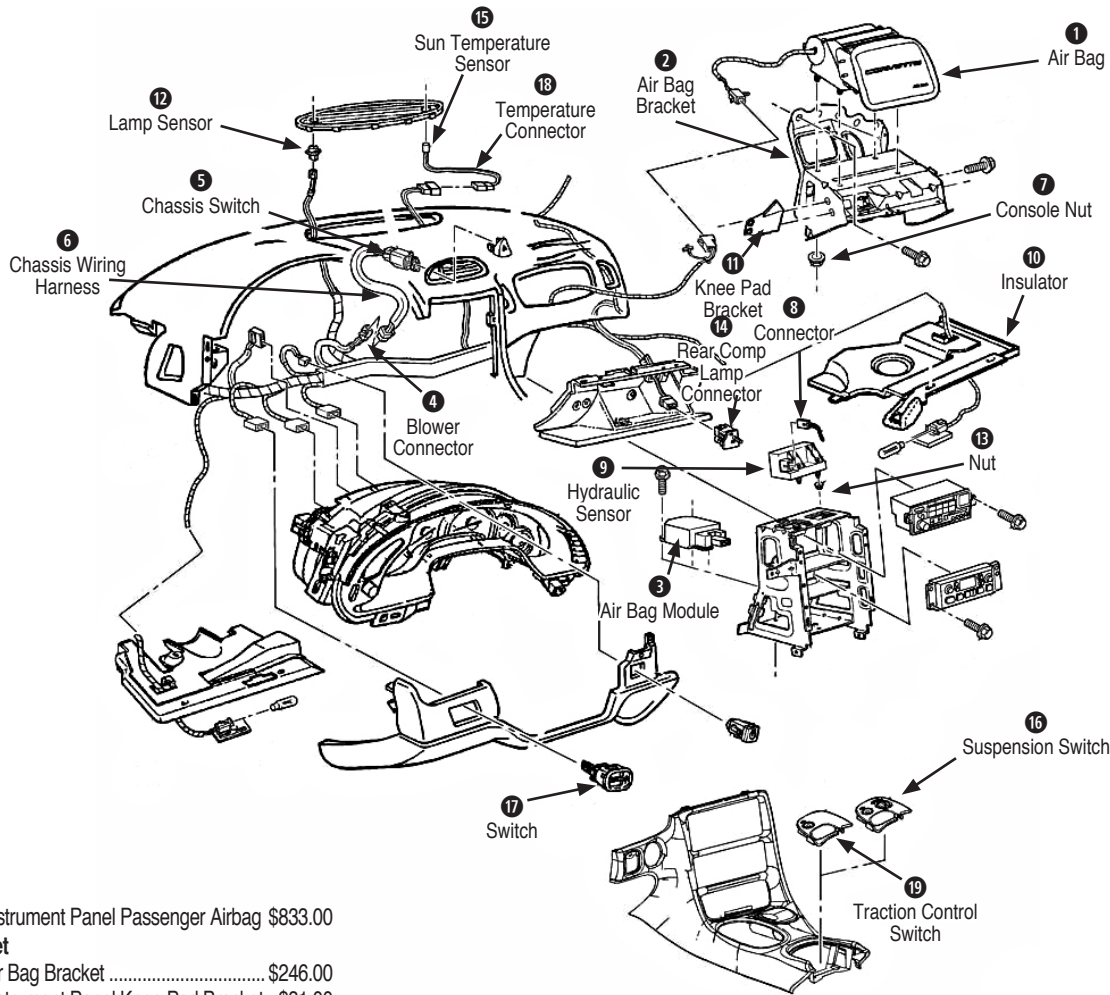

Instrument Panel

- **1 Air Bag**
  281298 99-04 Instrument Panel Passenger Airbag $833.00
- **2 Air Bag Bracket**
  281297 97-04 Air Bag Bracket $246.00
  281299 97-04 Instrument Panel Knee Pad Bracket.. $31.00
- **3 Air Bag Module**
  281301 00-04 Passenger Airbag Sensor & Diagnostic Module (domestic) $500.00
- **4 Blower Connector**
  490836 89-12 Connector/ A/C Evaporator Blower.. $119.00
- **5 Chassis Switch**
  370312 97-04 Chassis/ Body Marker/ Hazard Warning Switch $42.00
- **6 Chassis Wiring Harness**
  490890 97-04 Chassis/ Body Marker/ Hazard Warning Wiring Harness..... $145.00
- **7 Console Nut**
  171019 97-04 Console Nut..... $1.00
- **8 Connector**
  490948 99-04 AC Lamps/ Interior Restraint System Connector $46.00
- **9 Hydraulic Sensor**
  490953 98-04 Electro-Hydraulic Control & Hydraulic Suspension Sensor..... $454.00
- **10 Insulator**
  281091 97-04 Right Hand Black Under Dash Insulator (Instrument Panel Insulator) $43.00
- **11 Knee Pad Bracket**
  281299 97-04 Instrument Panel Knee Pad Bracket.. $31.00
- **12 Lamp Sensor**
  490952 99-04 Headlight/ Fog Lamp/ Turn Signal/ Ambient Light Sensor $28.00
- **13 Nut**
  171123 92-13 Nut..... $1.00
- **14 Rear Compartment Lamp Connector**
  490892 97-04 Connector 2 Way Female/Rear Compartment Lamp $27.00

- **15 Sun Temperature Sensor**
  370259 97-13 Inside Sunload Temperature Sensor . $62.00
- **16 Suspension Switch**
  370325 00-02 Electronic Control Suspension Switch Without Active Brake $139.00
- **17 Switch**
  370321 97-04 Switch/ Headlamp/ Fog Lamp Turn Signal $164.00
  370286 97-04 Fog Light And Trunk/ Hatch Release Switch..... $198.00
- **18 Temperature Connector**
  490843 87-12 AC Temperature And Motor Control Connector $31.00
- **19 Traction Control Switch**
  370324 98-01 Electronic Brake Control / Traction Control Switch $77.00
  440966 97-05 Electronic Brake Control Switch (Electronic Traction Control) $143.00
  370279 97-04 Console Switch With Active Handling (Electronic Traction Control) $229.00
  370325 00-02 Electronic Control Suspension Switch Without Active Brake..... $139.00
  370326 00 Electronic Control Suspension Switch With Active Brake $182.00

Climate Control Buttons

110260 97-04	Climate Control Front Housing Assembly $250.00	
110254 97-04	Climate Control Button Set $150.00	
110246 97-04	Climate Control Fan Button $25.00	
110247 97-04	Climate Control Cycle Button $25.00	
110248 97-04	Climate Control Off Button..... $20.00	
110249 97-04	Climate Control AC Button..... $20.00	
110250 97-04	Climate Control Auto Button $20.00	
110251 97-04	Climate Control Mode Button $20.00	
110252 97-04	Climate Control Front Button..... $20.00	
110253 97-04	Climate Control Rear Button..... $20.00	
110255 97-04	Climate Control Face Plate..... $50.00	
110256 97-04	Climate Control Display Lens $20.00	
110258 97-04	Climate Control Knob Driver/ Passenger Side (pair) $30.00