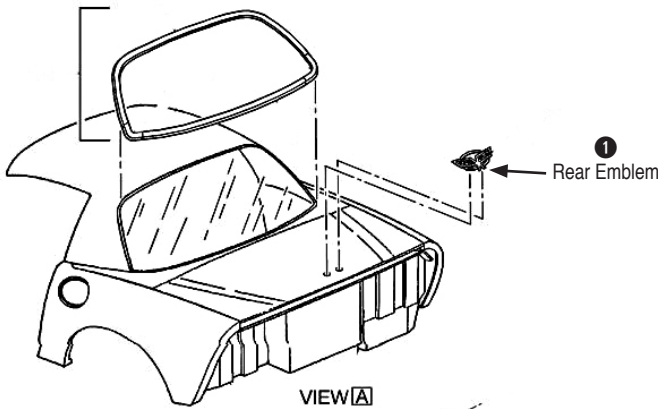

- 1 Clip**
171161 97-04 Interior Body Clip..... \$4.00
- 2 Compartment Bracket**
281132 98-04 Deck Lid Extension Panel Bracket
(Soft Top Stowage Compartment Extension .
Panel Bracket)..... \$25.00
- 3 Nut**
171117 82-07 Soft Top Stowage Extension
Panel Bracket Nut..... \$2.00
- 4 Rear Trim**
281286 98-04 LH Rear Compartment Trim..... \$33.00
- 5 Trim Panel**
281158 98-04 Right Hand Lock Pillar
Upper Trim Panel \$145.00
- 8 Upper Spacer**
281287 98-04 Rear Quarter Upper Spacer \$22.00