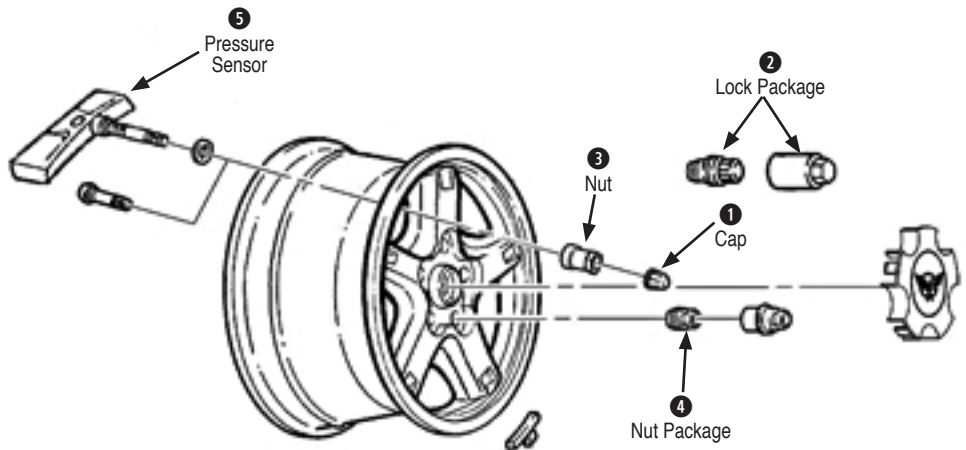

Wheels

- **1 Cap**
  470175 97-02 Tire Pressure Vehicle Security and
  Safety Cap..... $3.00
- **2 Lock Package**
  470111 84-02 Lug Nut Locking Kit With Key (5 Pcs) $40.00
  470176 97-02 Wheel & Spare Tire Lock Package.. $355.00
- **3 Nut**
  470174 00-00 Tire Pressure Sensor Wheel Nut
  and Spare Tire Nut..... $9.00
- **4 Nut Package**
  470090 85-04 Wheel Lug Nut..... $5.00
- **5 Pressure Sensor**
  370330 00-00 Tire Pressure Sensor (European) $152.00
  370065 97-00 Tire Pressure Sensor (GM)..... $213.00