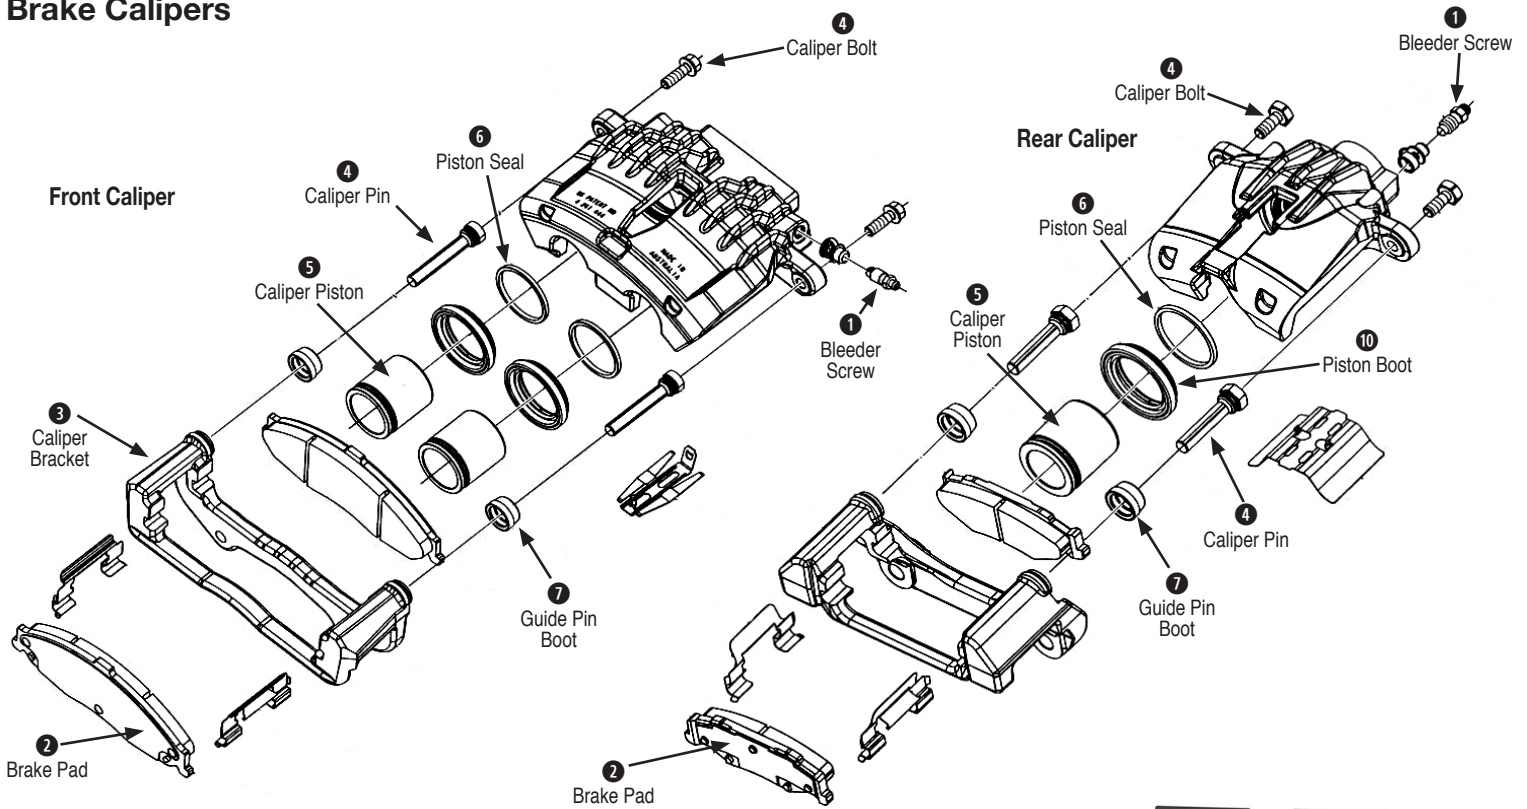

Brake Calipers

- **1 Bleeder Screw**
  500755 84-08 Front Brake Caliper Bleeder Screw..... $3.00
- **2 Brake Pad**
  500765 97-13 Front Caliper Pad Kit
  (4 Pads With Hardware)..... $134.00
  500772 97-07 Rear Caliper Pad Kit
  (4 Pads With Hardware)..... $111.00
- **3 Caliper Bracket**
  500759 97-04 Front Caliper Mount Bracket..... $72.00
- **Front Caliper**
  500370 97-04 Brake Caliper (Right Front)
  Except Z06 (new)..... $180.00
  500371 97-04 Brake Caliper (Left Front)
  Except Z06 (new)..... $180.00
  500372 97-04 Brake Caliper (Right Rear)
  Except Z06 (new)..... $185.00

- **4 Caliper Pin**
  500757 97-04 Front Caliper Pin..... $10.00
  500766 97-04 Rear Caliper Guide Pin..... $13.00
- **5 Caliper Piston**
  500760 97-04 Front Caliper Piston..... $41.00
  500767 97-04 Rear Caliper Piston $38.00
- **6 Piston Seal**
  500769 97-04 Rear Caliper Piston Seal $20.00