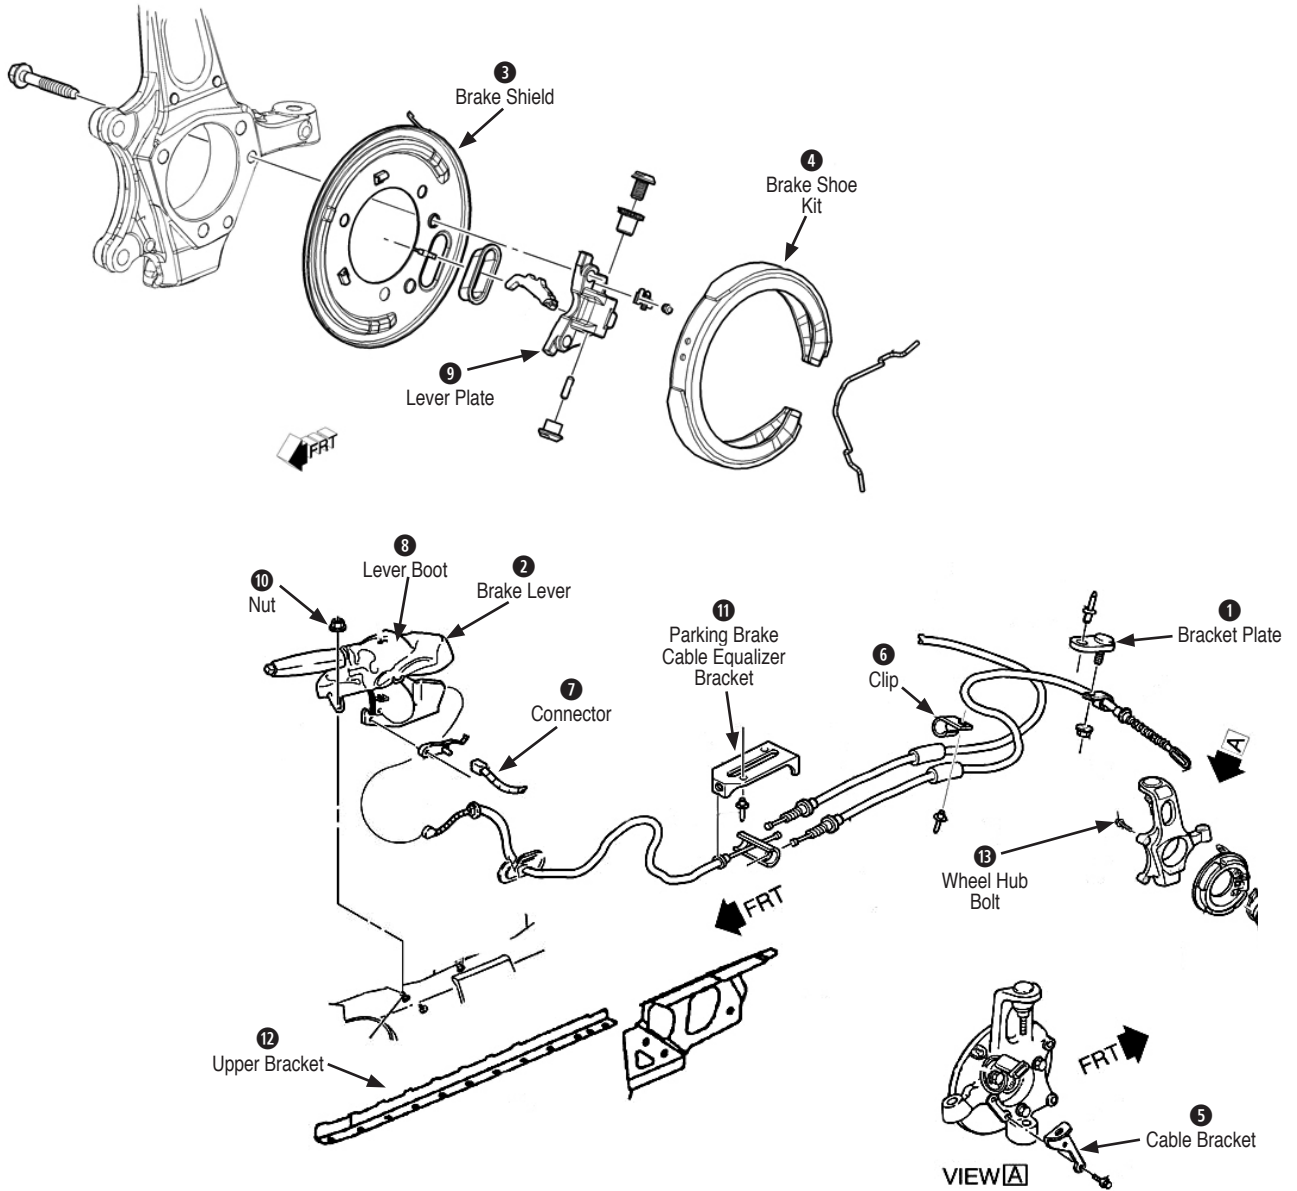

Parking Brake

- **1 Bracket Plate**
  290781 97-14 Reinforcement Bracket Plate $7.00
- **2 Brake Lever**
  500821 97-04 Parking Brake Lever $400.00
- **3 Brake Shield**
  500812 04-13 LH Parking Brake Shield..... $32.00
  500813 04-13 RH Parking Brake Shield..... $32.00
- **4 Brake Shoe Kit**

- **8 Lever Boot**
  500823 97-01 Parking Brake Lever Boot Black..... $132.00
- **9 Lever Plate**

- **12 Upper Bracket**
  400345 97-13 RH Floor Pan Upper Bracket..... $16.00
  400321 97-13 LH Floor Pan Upper Bracket $37.00
- **13 Wheel Hub Bolt**
  171005 97-04 Front Wheel Hub Bolt..... $5.00

- 500814 97-13 LH Parking Brake Shoe Lever Plate .. $46.00
- 500815 97-13 RH Parking Brake Shoe Lever Plate.. $46.00

- 500817 97-13 Brake Shoe Kit $93.00

- **5 Cable Bracket**
  500819 97-04 LH Parking Cable Bracket $24.00
  500820 97-04 RH Parking Cable Bracket..... $24.00
- **6 Clip**
  500626 97-04 Parking Brake Cable Clip..... $14.00
- **7 Connector**
  171110 90-12 Electronic Brake Control Harness $21.00

- **10 Nut**
  171019 97-04 Nut $1.00

- **11 Parking Brake Cable Equalizer Bracket**
  500822 97-04 Parking Brake Cable Bracket $12.00

Parking Brake Kit

- 500816 97-13 Parking Brake Kit $280.00