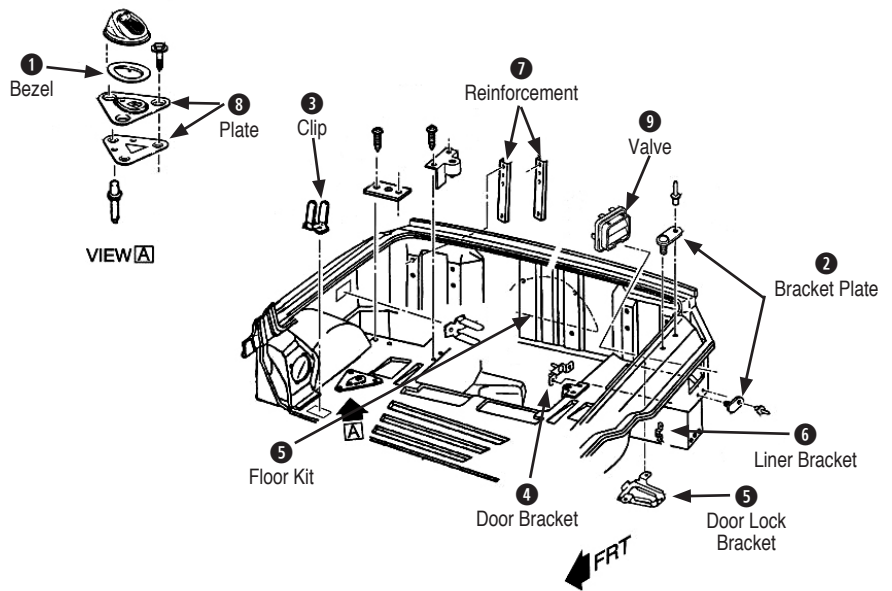

9 Valve

290793 97-14 Rear Hatch Glass Press Relief Valve $34.00