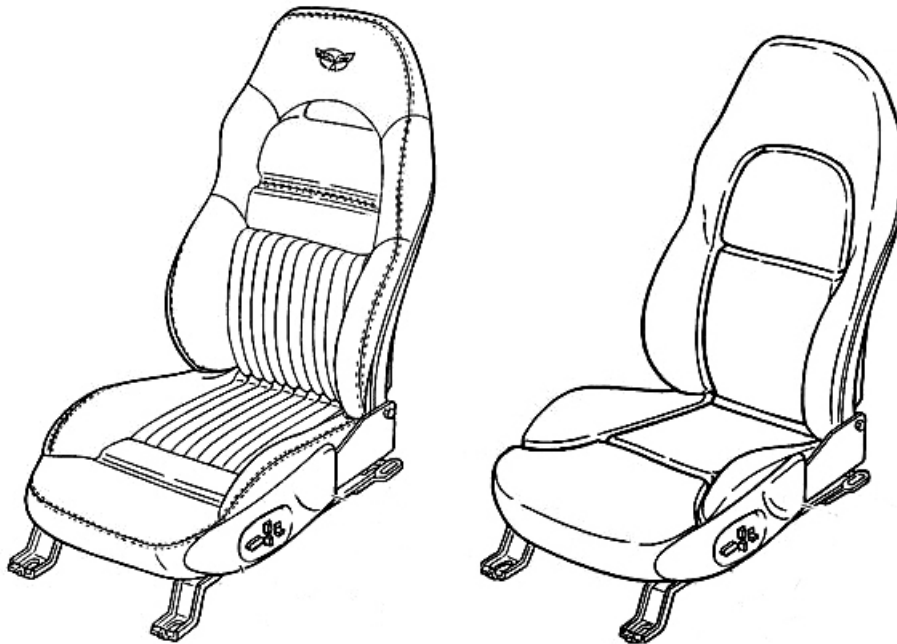

Seat Covers

Cushion Pad

280764 97-04 Bottom Seat Foam (Sport Seat) $150.00