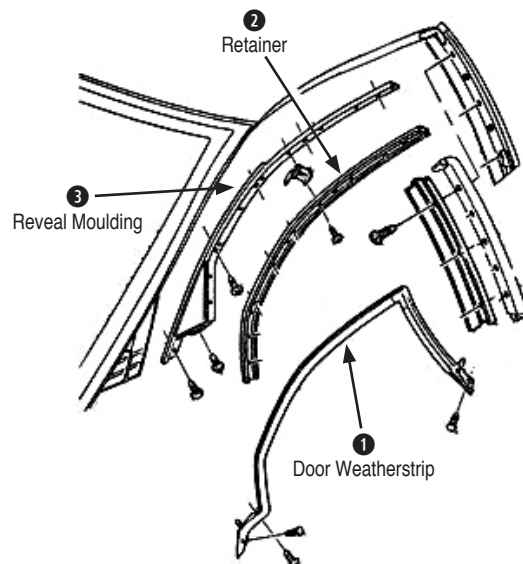

Coupe Weatherstrip

- **1 Bolt**
  171039 84-04 Bolt..... $5.00
- **2 Channel Retainer**
  130428 97-04 LH Door Upper Window Channel Retainer..... $56.00
  130449 97-04 RH Door Upper Window Channel Retainer..... $15.00
- **3 Front Channel Retainer**
  130413 97-04 LH Front Door Window Channel Retainer $62.00
- **4 Rear Hatch Rear Weatherstrip**
  460309 97-00 Rear Hatch Window Weatherstrip..... $36.00
- **5 Rear Hatch Weatherstrip on Body**
  460289 97-04 Coupe Rear Hatch Window Panel Weatherstrip..... $202.00
- **6 Rear Hatch Window Panel Weatherstrip**
  290768 97-04 Rear Hatch Window Panel Weatherstrip $28.00
- **7 Rear Hatch Window Seal**
  290767 97-04 Rear Hatch Window Seal..... $26.00
- **8 Reveal Moulding**
  160266 97-04 LH Windshield Reveal Molding $312.00
  160272 97-04 RH Windshield Reveal Molding..... $312.00
- **9 Roof Panel**
  390153 97-04 Roof Panel..... $689.00
- **10 Roof Panel Weatherstrip**
  460288 97-04 Coupe Roof & Rear Pillar Weatherstrip $327.00
- **11 Side Rail Weatherstrip**
  460269 97-04 LH Coupe Roof Panel Side Rail Weatherstrip $65.00
  460270 97-04 RH Coupe Roof Panel Side Rail Weatherstrip $65.00
- **12 Windshield Weatherstrip**
  460273 97-04 Roof & Front Window Weatherstrip (Coupe and Convertible)..... $784.00
- **13 Windshield Seal**
  460314 97-04 Windshield Seal..... $36.00

Hard Top Door Weatherstrip

1 Door Weatherstrip

- 460312 99-04 RH Front Door Window Channel Weatherstrip $625.00
- 130432 99-04 LH Front Door Window Channel Weatherstrip $625.00
- **2 Retainer**
  460307 99-04 LH Door Weatherstrip Retainer $140.00
  460310 99-04 RH Door Weatherstrip Retainer $146.00
- **3 Reveal Moulding**
  160265 99-04 LH Windshield Reveal Molding $278.00
  160271 99-04 RH Windshield Reveal Molding $277.00