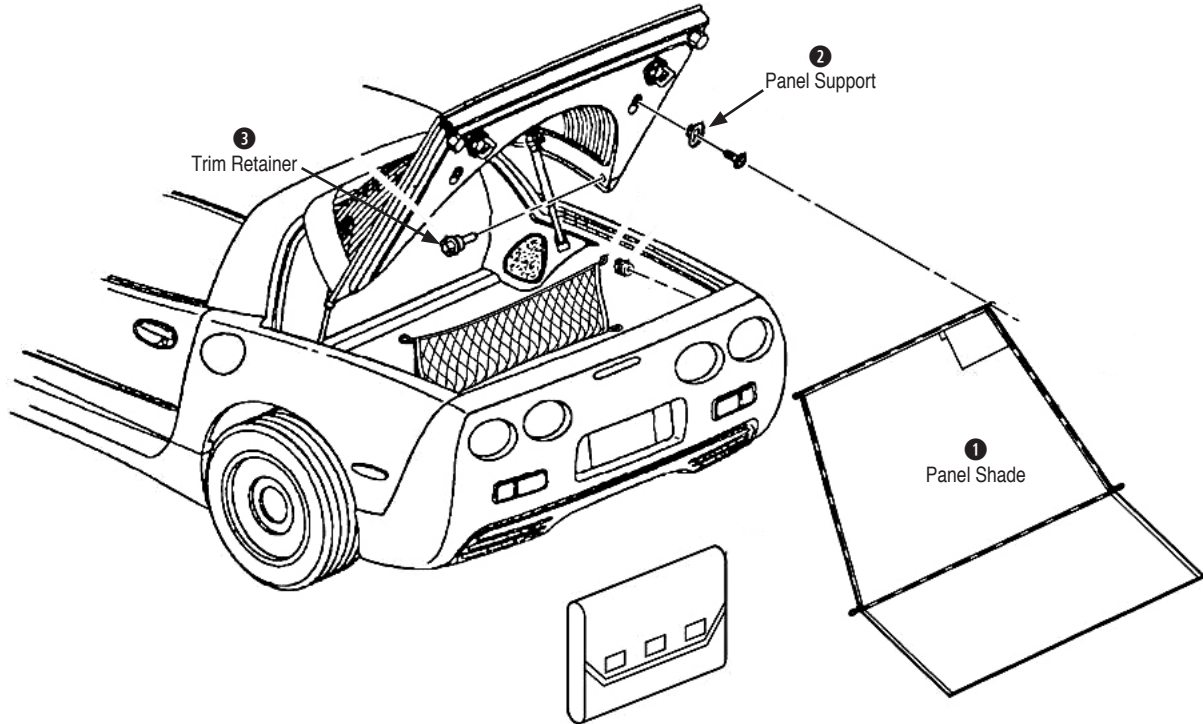

Rear Compartment Panel & Net