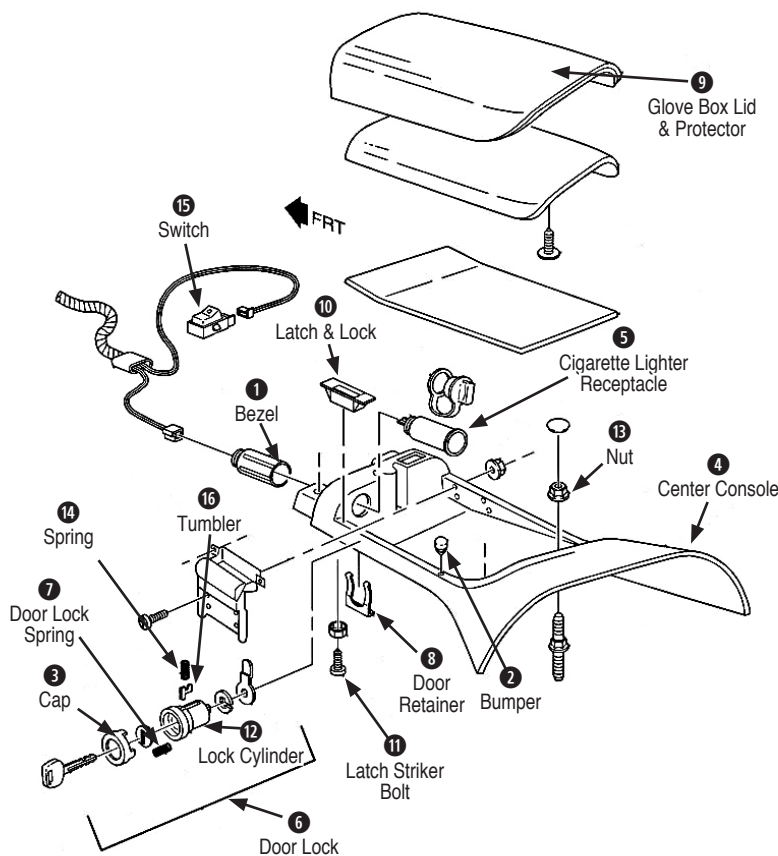

Console

- 281075 98-04 Leather Console Lid Oak With Embroidered Black Logo..... $210.00
- 281076 98-04 Leather Console Lid Oak With Embroidered Red Logo $210.00
- 281077 98-98 Leather Console Lid Pace Yellow With Embroidered Black Logo $210.00
- 281078 00-04 Leather Console Lid Torch Red With Embroidered Black Logo $210.00
- 281079 01-04 Leather Console Lid Black With Embroidered Z06 Logo $210.00
- 281080 01-04 Leather Console Lid Torch Red With Embroidered Z06 Logo $210.00
- 281081 03-03 Leather Console Lid Dark Parchment With 50th Anniversary Logo $210.00
- 281121 97-04 Uncoded Console Door Lock $29.00
- 800199 97-04 Console Door Assembly With Logo . $210.00
- 800200 97-04 Console Door Assembly With Logo . $210.00
- 800201 01-04 Console Door Assembly With Logo . $210.00
- 800202 97-04 Console Door Assembly With Logo . $210.00
- 800203 98-04 Console Door Assembly With Logo . $210.00
- 800204 98-04 Console Door Assembly With Logo . $210.00
- 800205 97-99 Console Door Assembly With Logo . $210.00
- 800206 00-04 Console Door Assembly With Logo . $210.00
- 800207 03-03 Console Door Assembly With Logo . $210.00
- 281124 97-04 Black Leather Console Door Without Logo $130.00
- 281272 97-04 Vinyl Center Console Compartment Door Black $156.00

10 Latch & Lock

- 281059 97-04 Console Door Latch And Hook Two Piece Set $10.00
- 800099 97-04 Console Latch And Striker Kit..... $38.00
- 11 Latch Striker Bolt
- 171143 97-04 Floor Console Latch Striker Bolt..... $6.00
- 12 Lock Cylinder
- 375171 97-04 Console Door Lock Cylinder..... $12.00
- 13 Nut
- 171123 92-13 Nut $1.00
- 14 Spring
- 375203 97-04 Compartment & Door Lock Spring $1.00
- 15 Switch